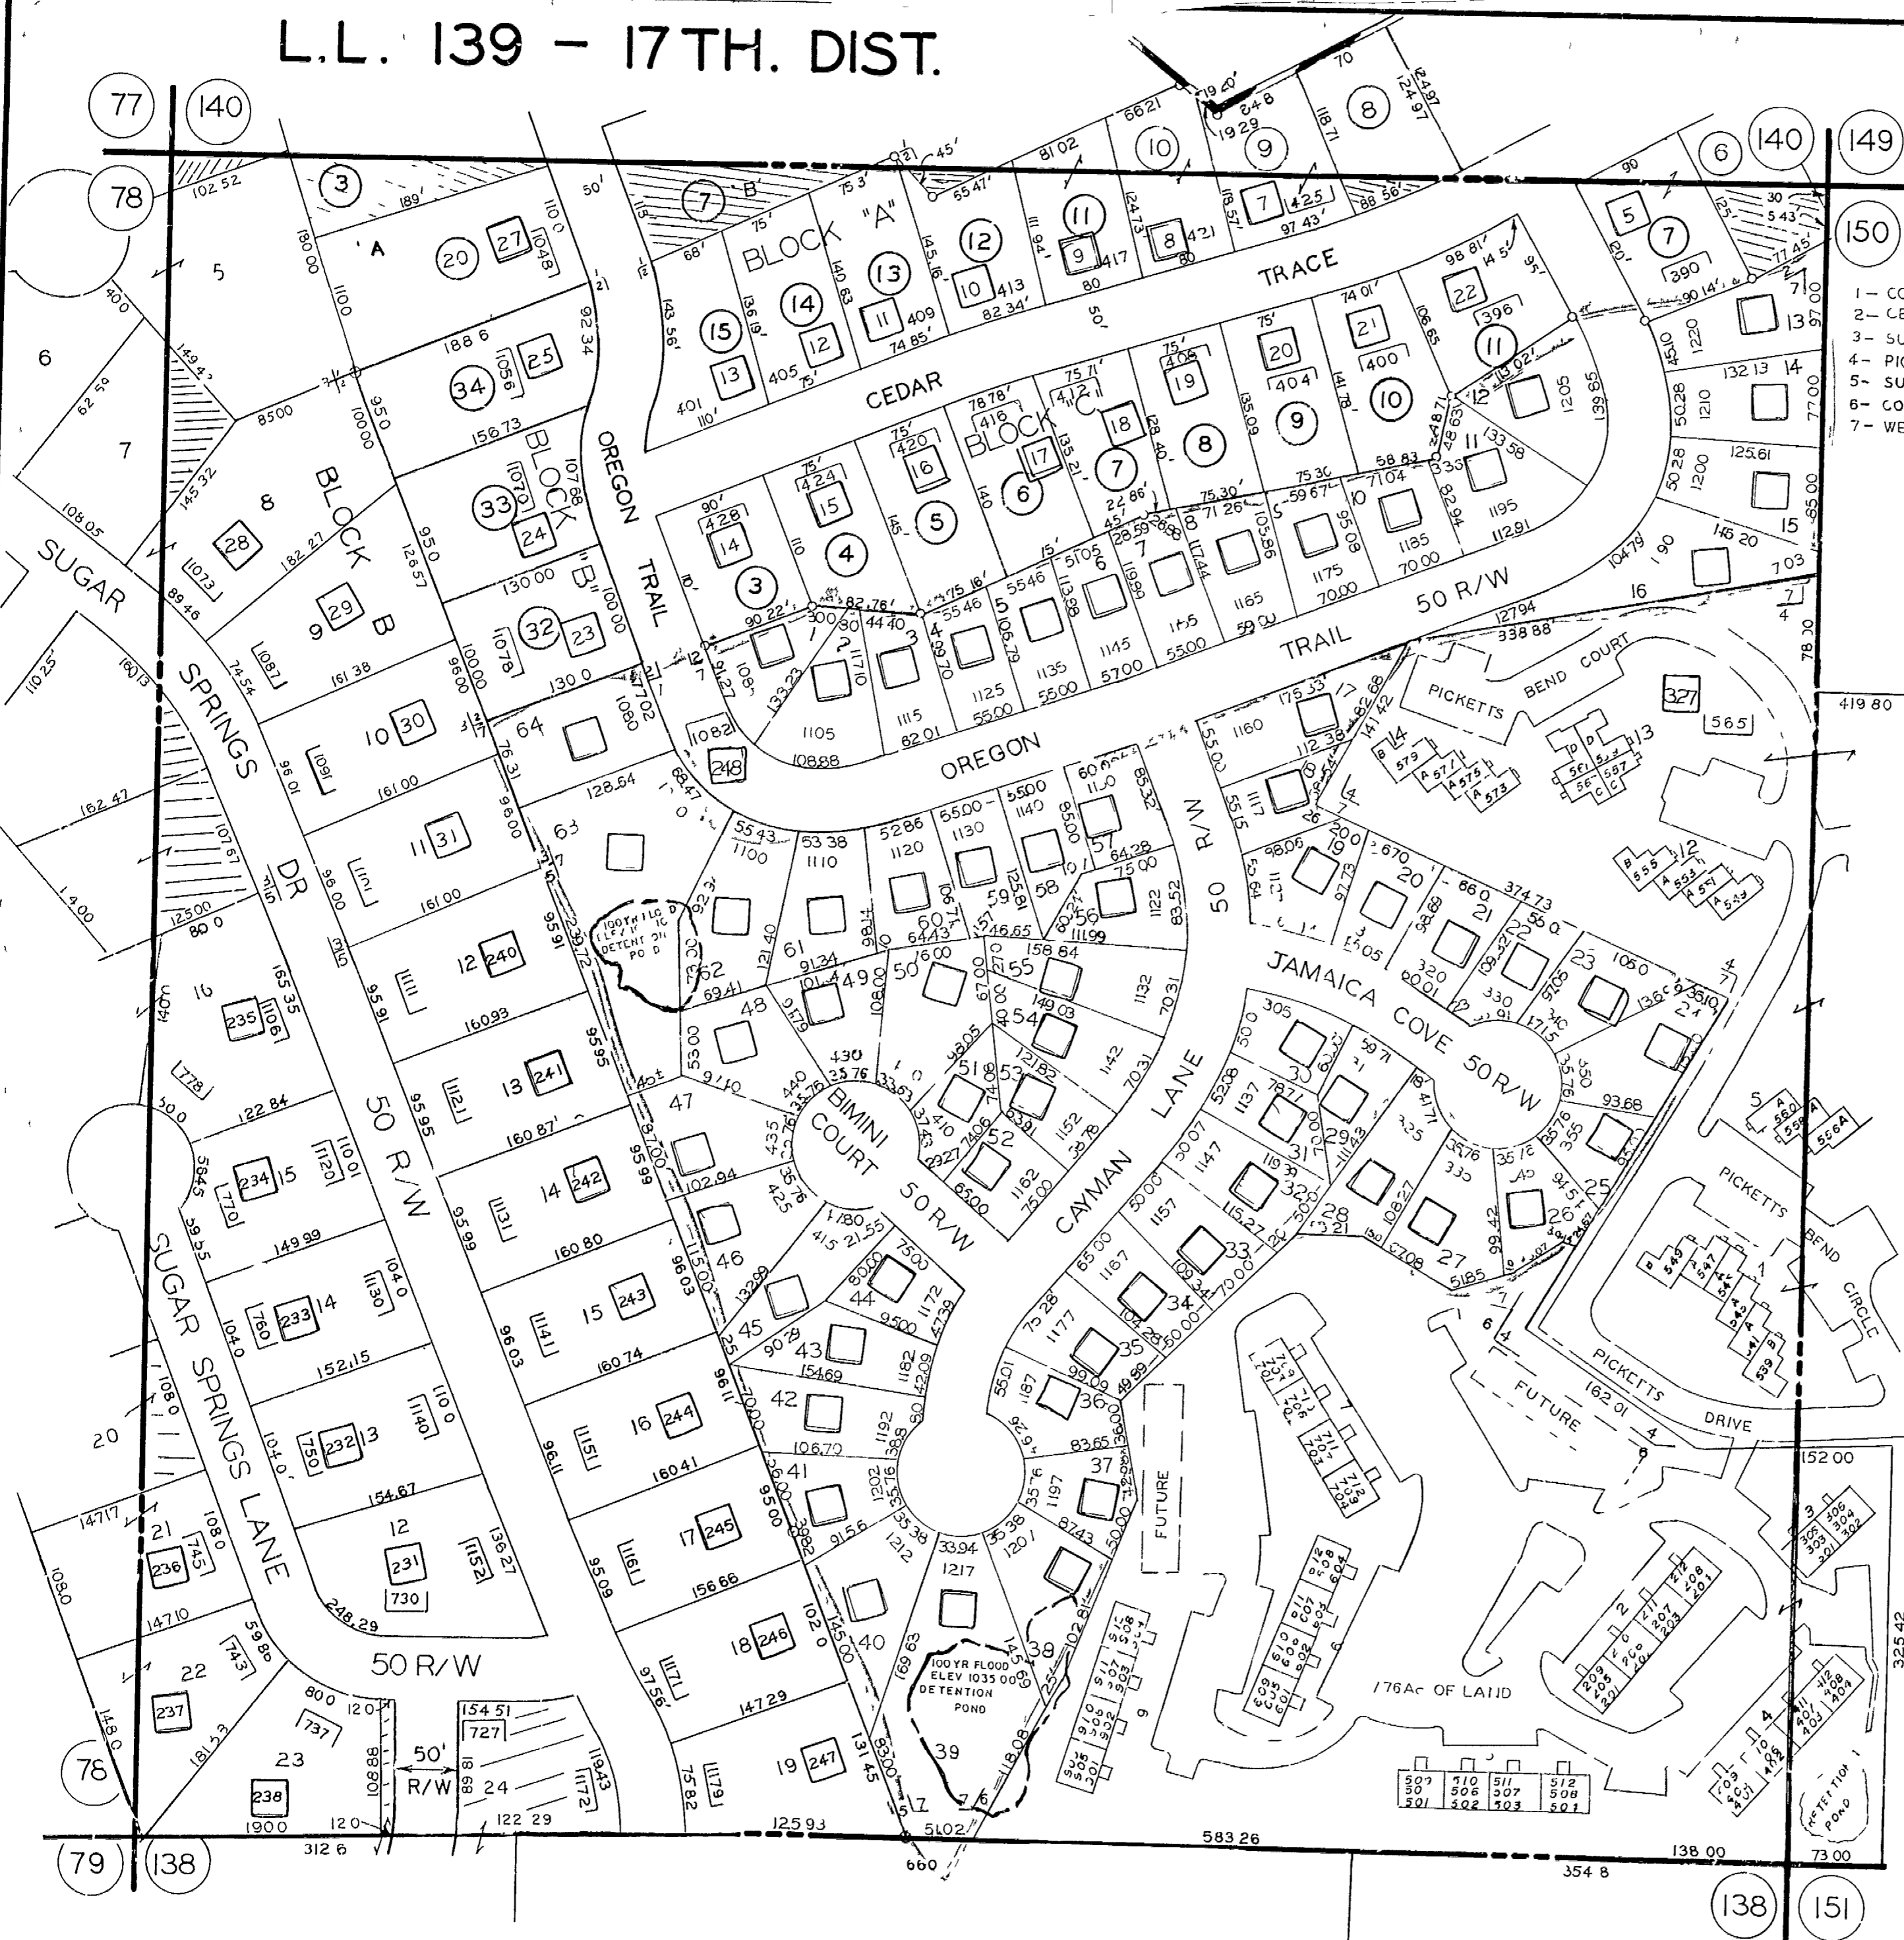

L.L. 139 - 17TH. DIST.

- 1- COLONY WEST S/D U 1
- 2- CEDAR POINT S/D U
- 3- SUGAR SPRINGS S/D U 1
- 4- PICKETT'S MILL
- 5- SUGAR SPRINGS S/D U 2
- 6- CORAL RIDGE CONDOMINIUMS
- 7- WESTSIDE

SCALE 1"=100'

NOTE
SEE L.L. 139-17 TH
SHEET No TWO
FOR INFORMATION
ON
CORAL RIDGE
CONDOMINIUMS
○ FOR BLDG PARCELS
ONLY

REVISED	2-3-77	KRK	
	11-13-81	12-23-85	1-26-94
	12-21-81	4-21-89	3-09-94
	4-5-84	8-8-90	6-1-91
	4-27-84	7-9-91	