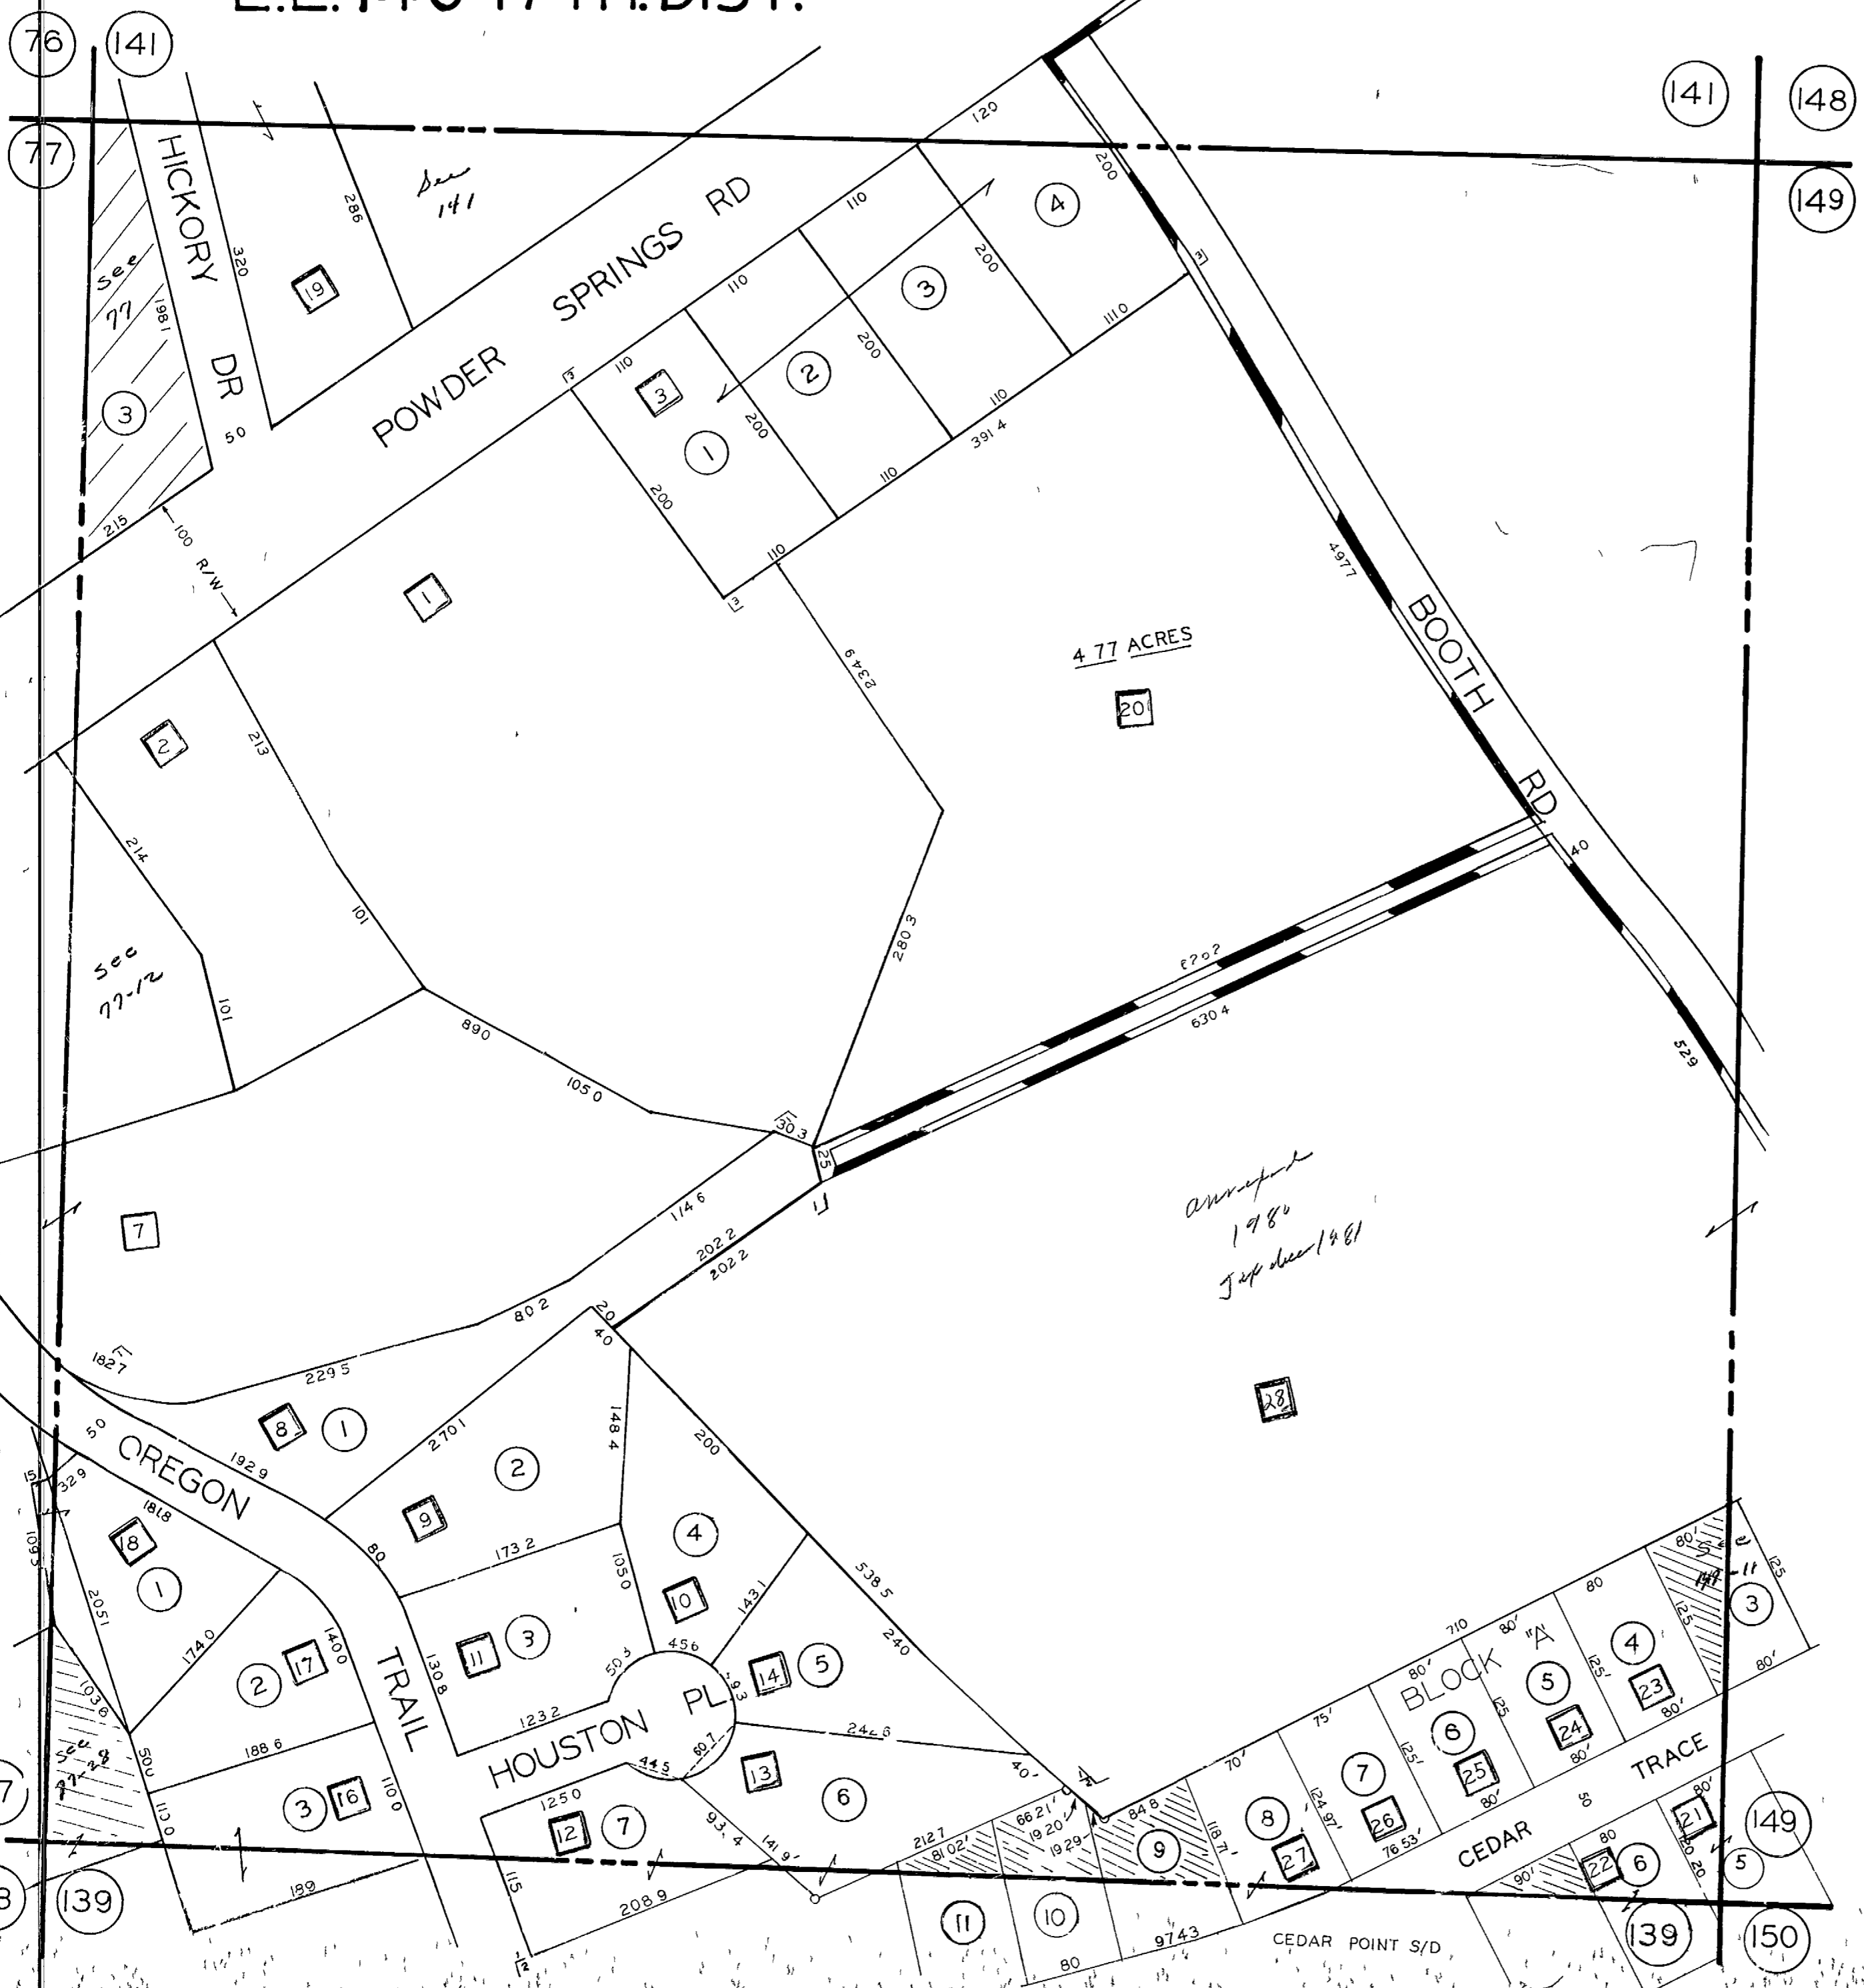

# L.L. 140-17TH.DIST.

See 77

See 77-12

See 141

Amended  
1980  
July 1981

SCALE 1"=100'

- 1- COLONY WEST S/D U I
- 2 CEDAR POINT S/D U I
- 3 FALLEN ACRES S/D U I

CEDAR POINT S/D

BLOCK

TRACE

CEDAR

HOUSTON PL

OREGON

TRAIL

POWDER SPRINGS RD

BOOTH RD

HICKORY DR