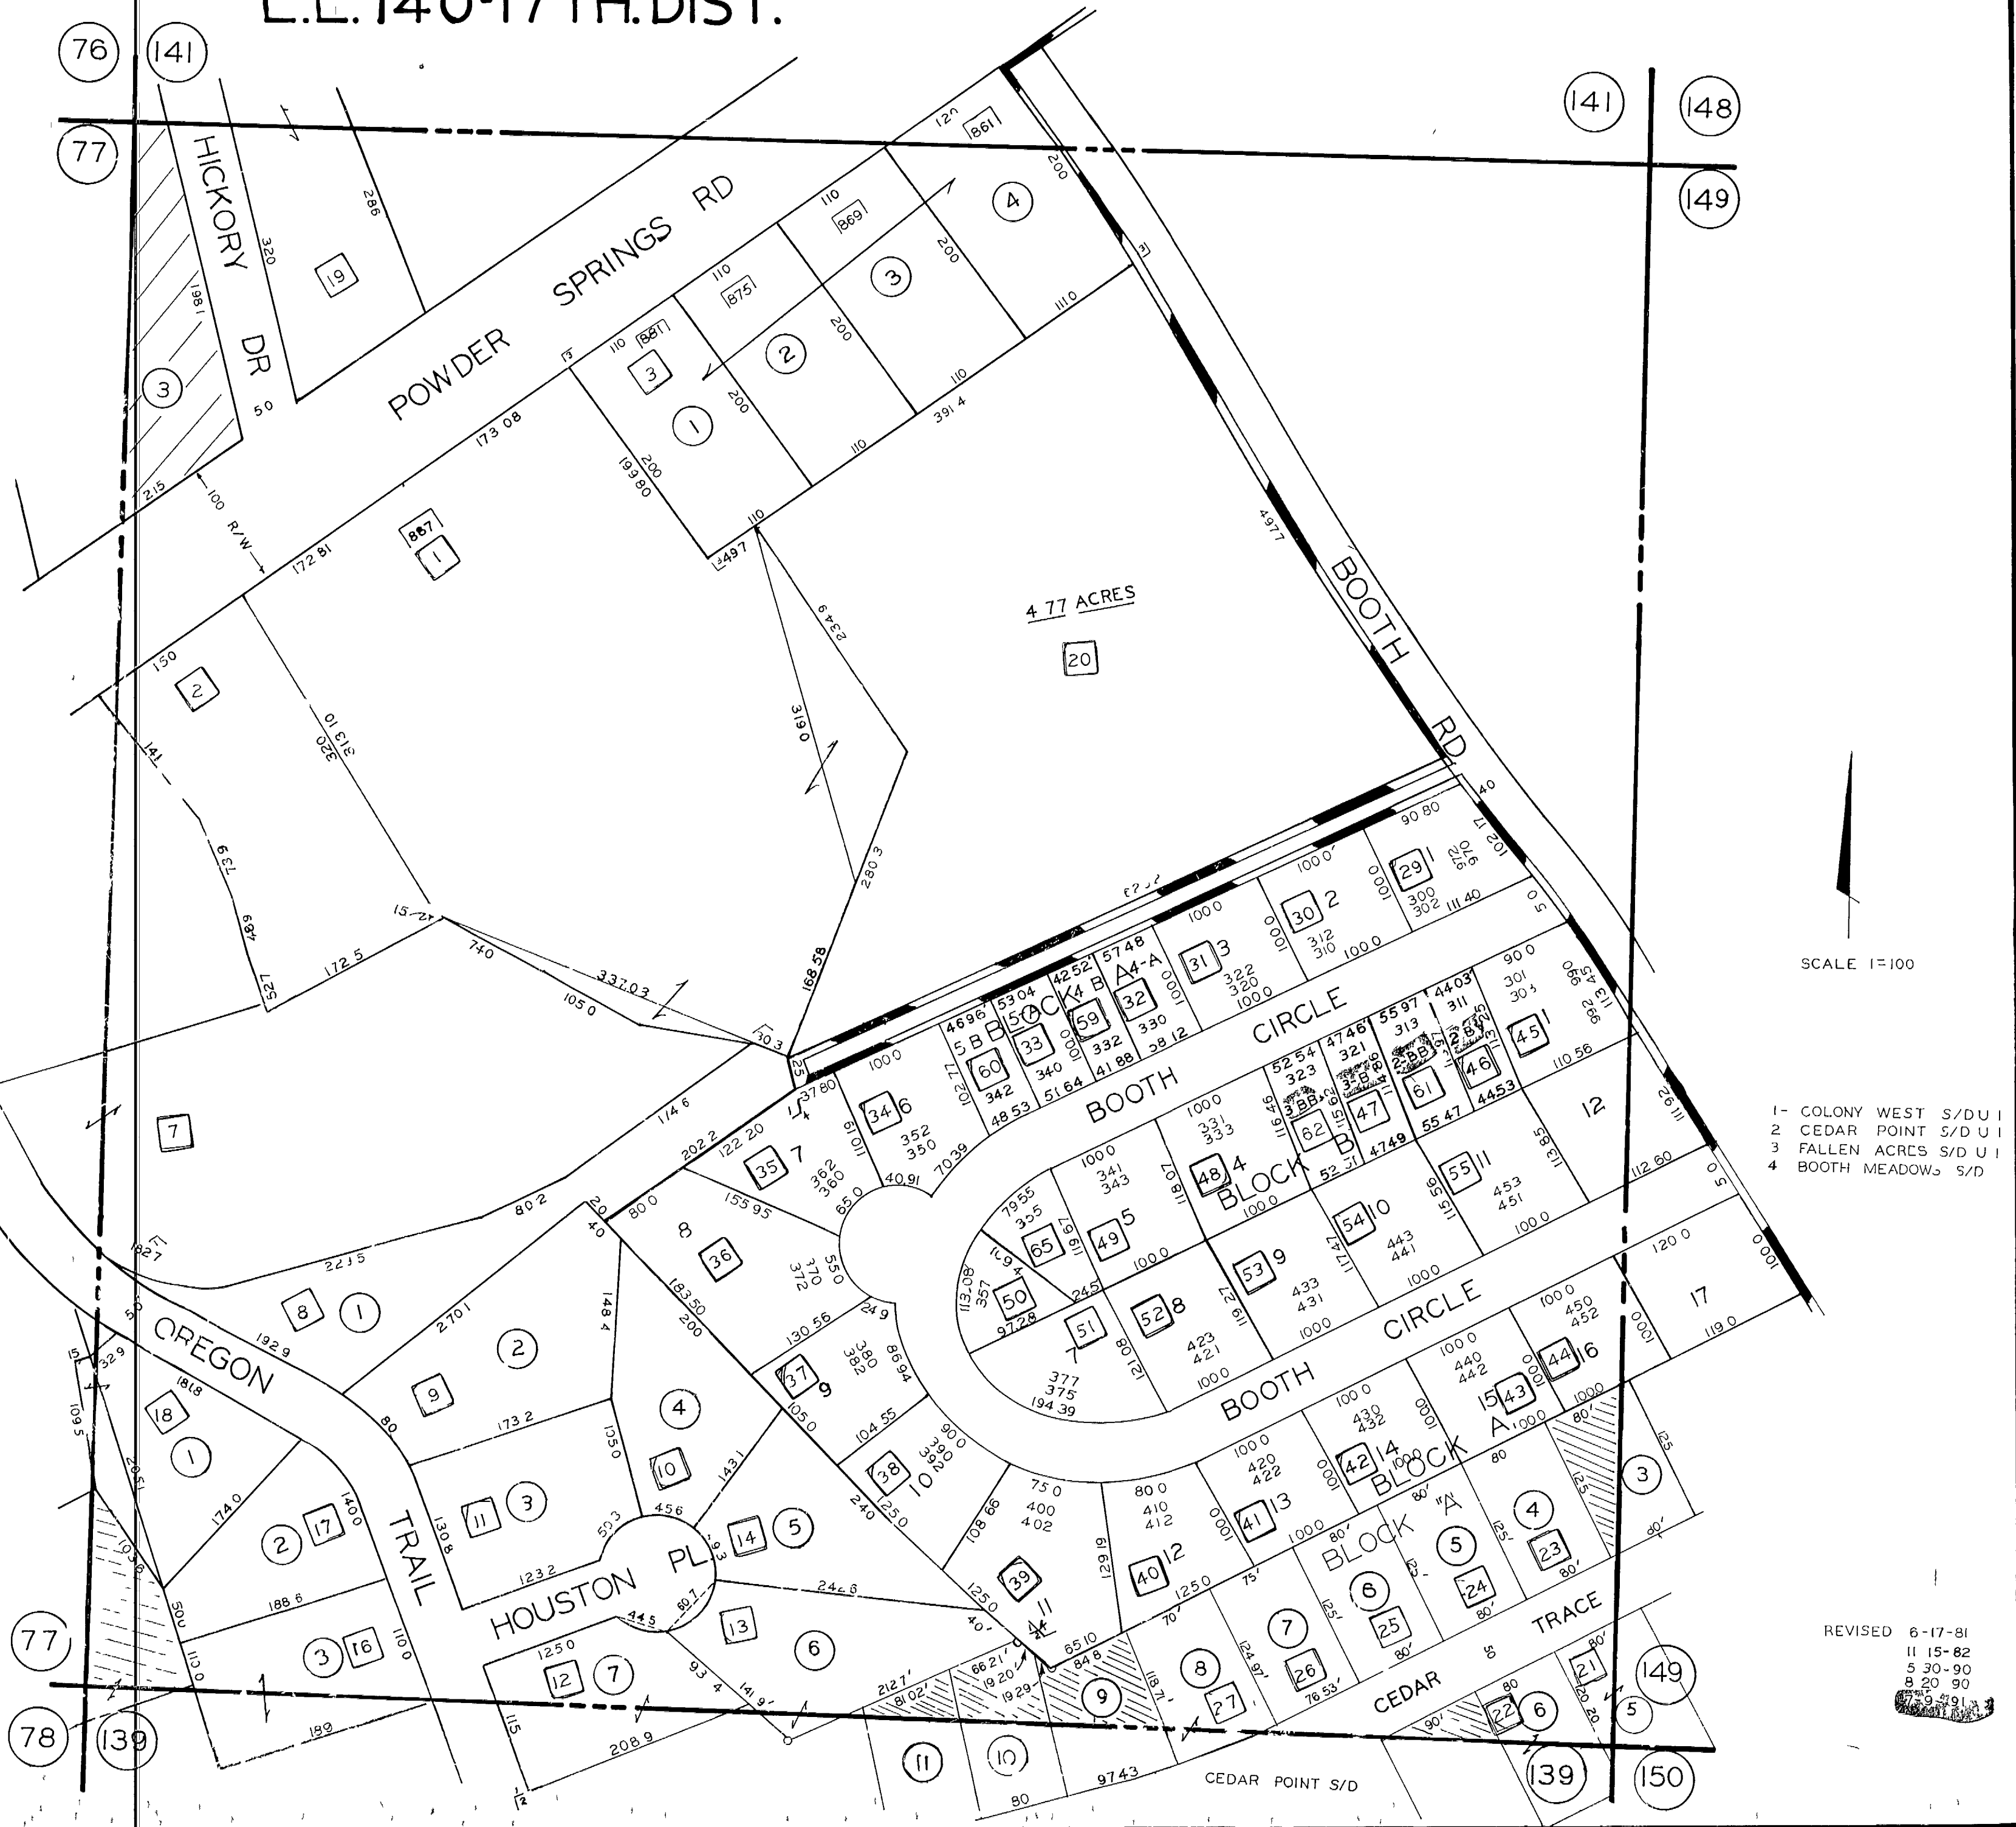

L.L. 140-17TH.DIST.

SCALE 1=100

- 1- COLONY WEST S/D U I
- 2- CEDAR POINT S/D U I
- 3- FALLEN ACRES S/D U I
- 4- BOOTH MEADOWS S/D

REVISED 6-17-81
 11-15-82
 5-30-90
 8-20-90
 7-9-91