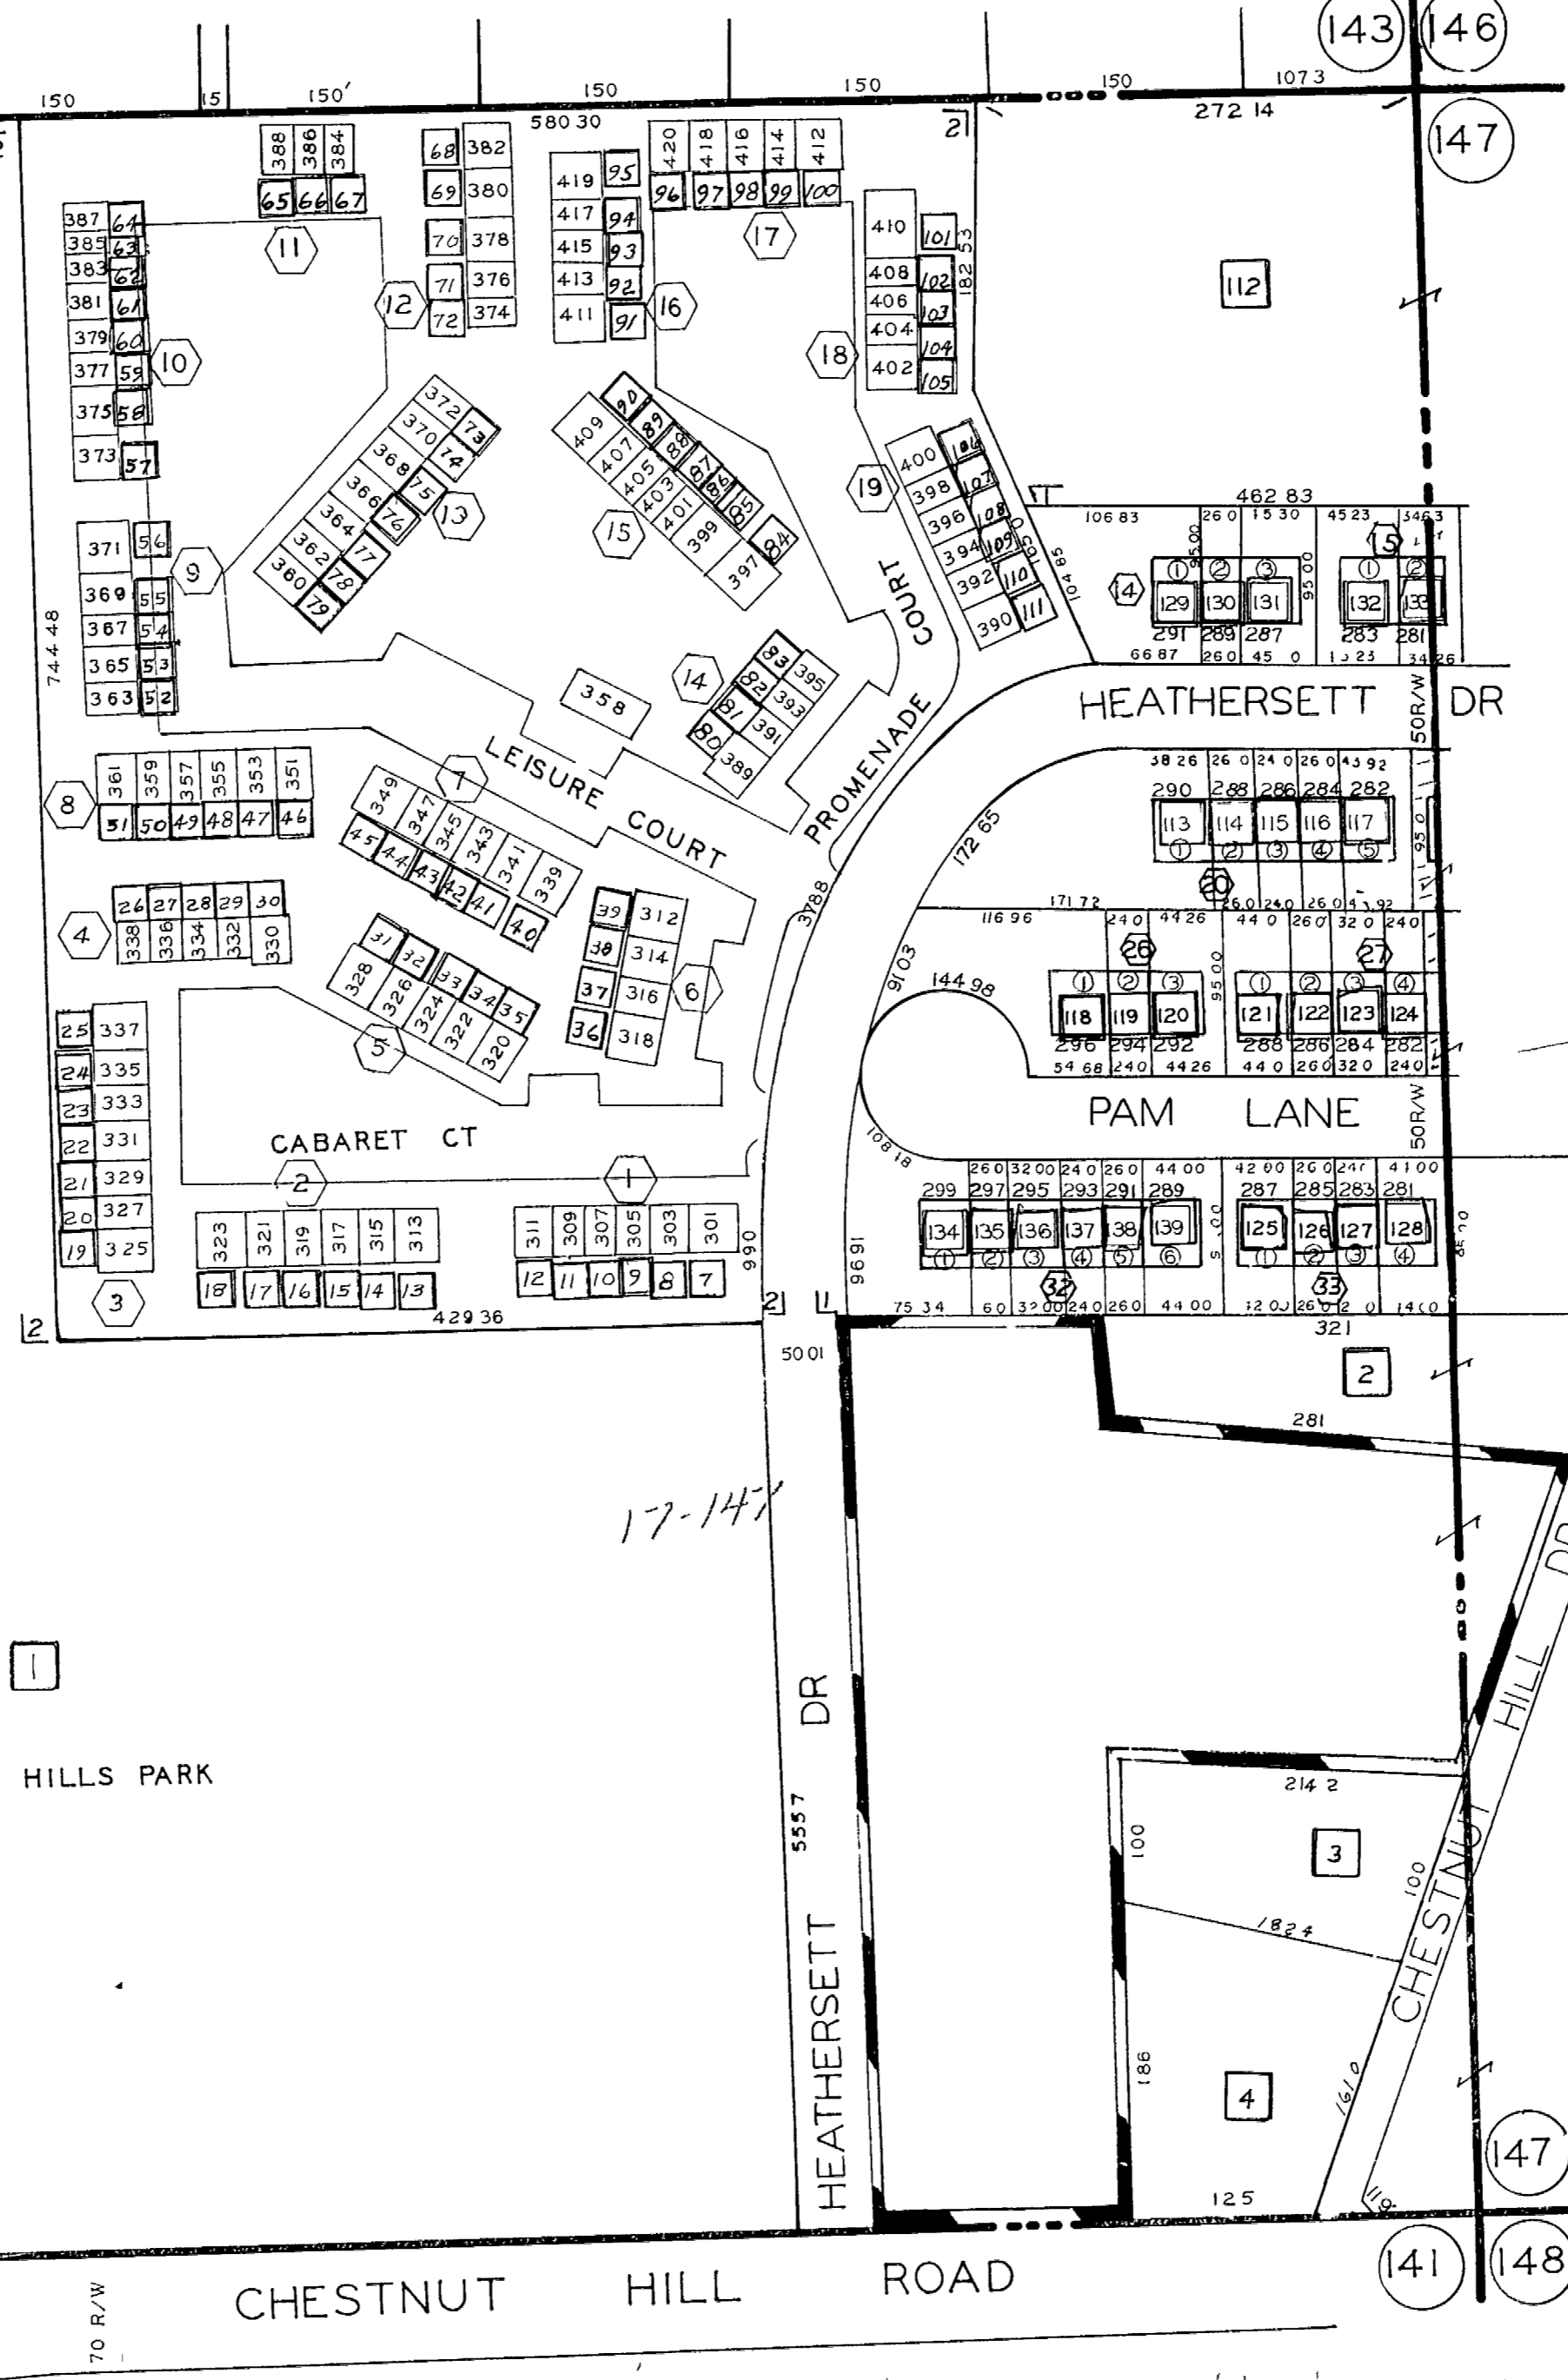

L.L. 142 - 17TH. DIST.

HICKORY HILLS PARK

SCALE 1=100
 REVISED 5-27 82
 " 10 15 82
 " 12 20 82
 " 3-2 83
 4-8-83

1 UNIT I TOWER RIDGE
 TOWN HOMES
 2 HEATHERSETT CONDO

17-147