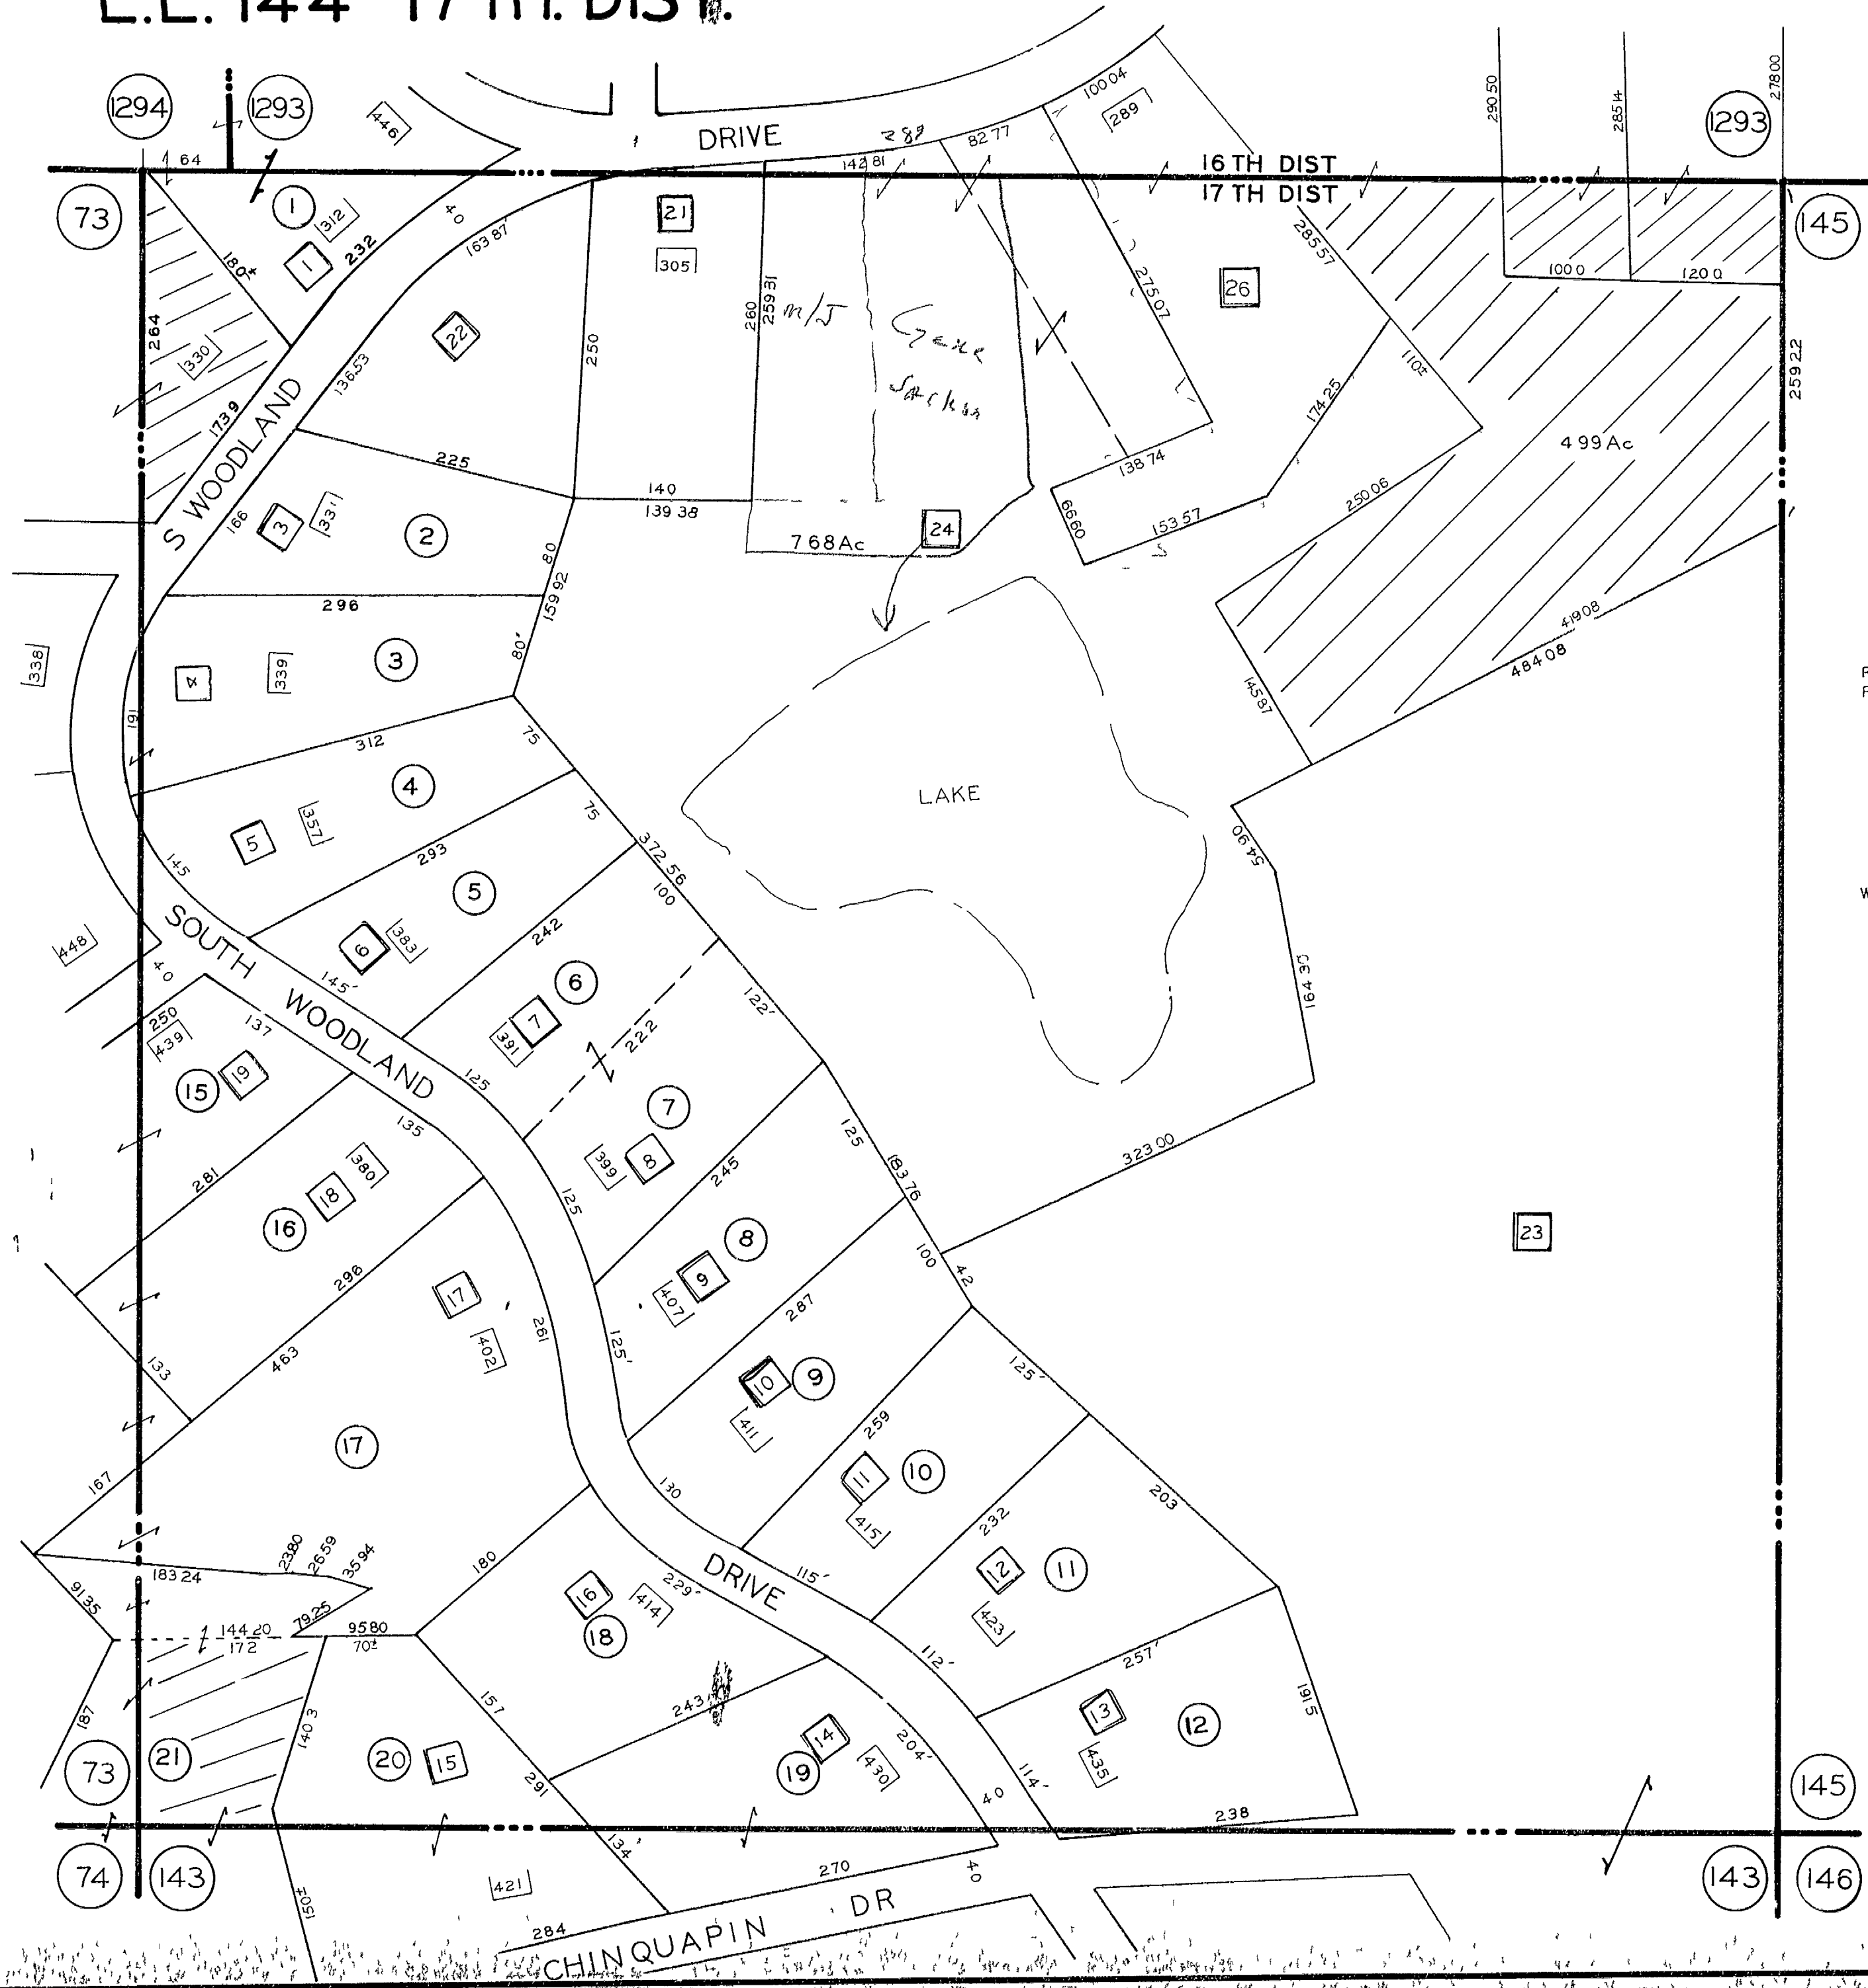

# L.L. 144 - 17 TH. DIST.

SCALE 1"=100'  
REDRAWN 7 17 78  
REVISED 6 26 84  
7- 8 85

WHITLOCK HEIGHTS SUBD