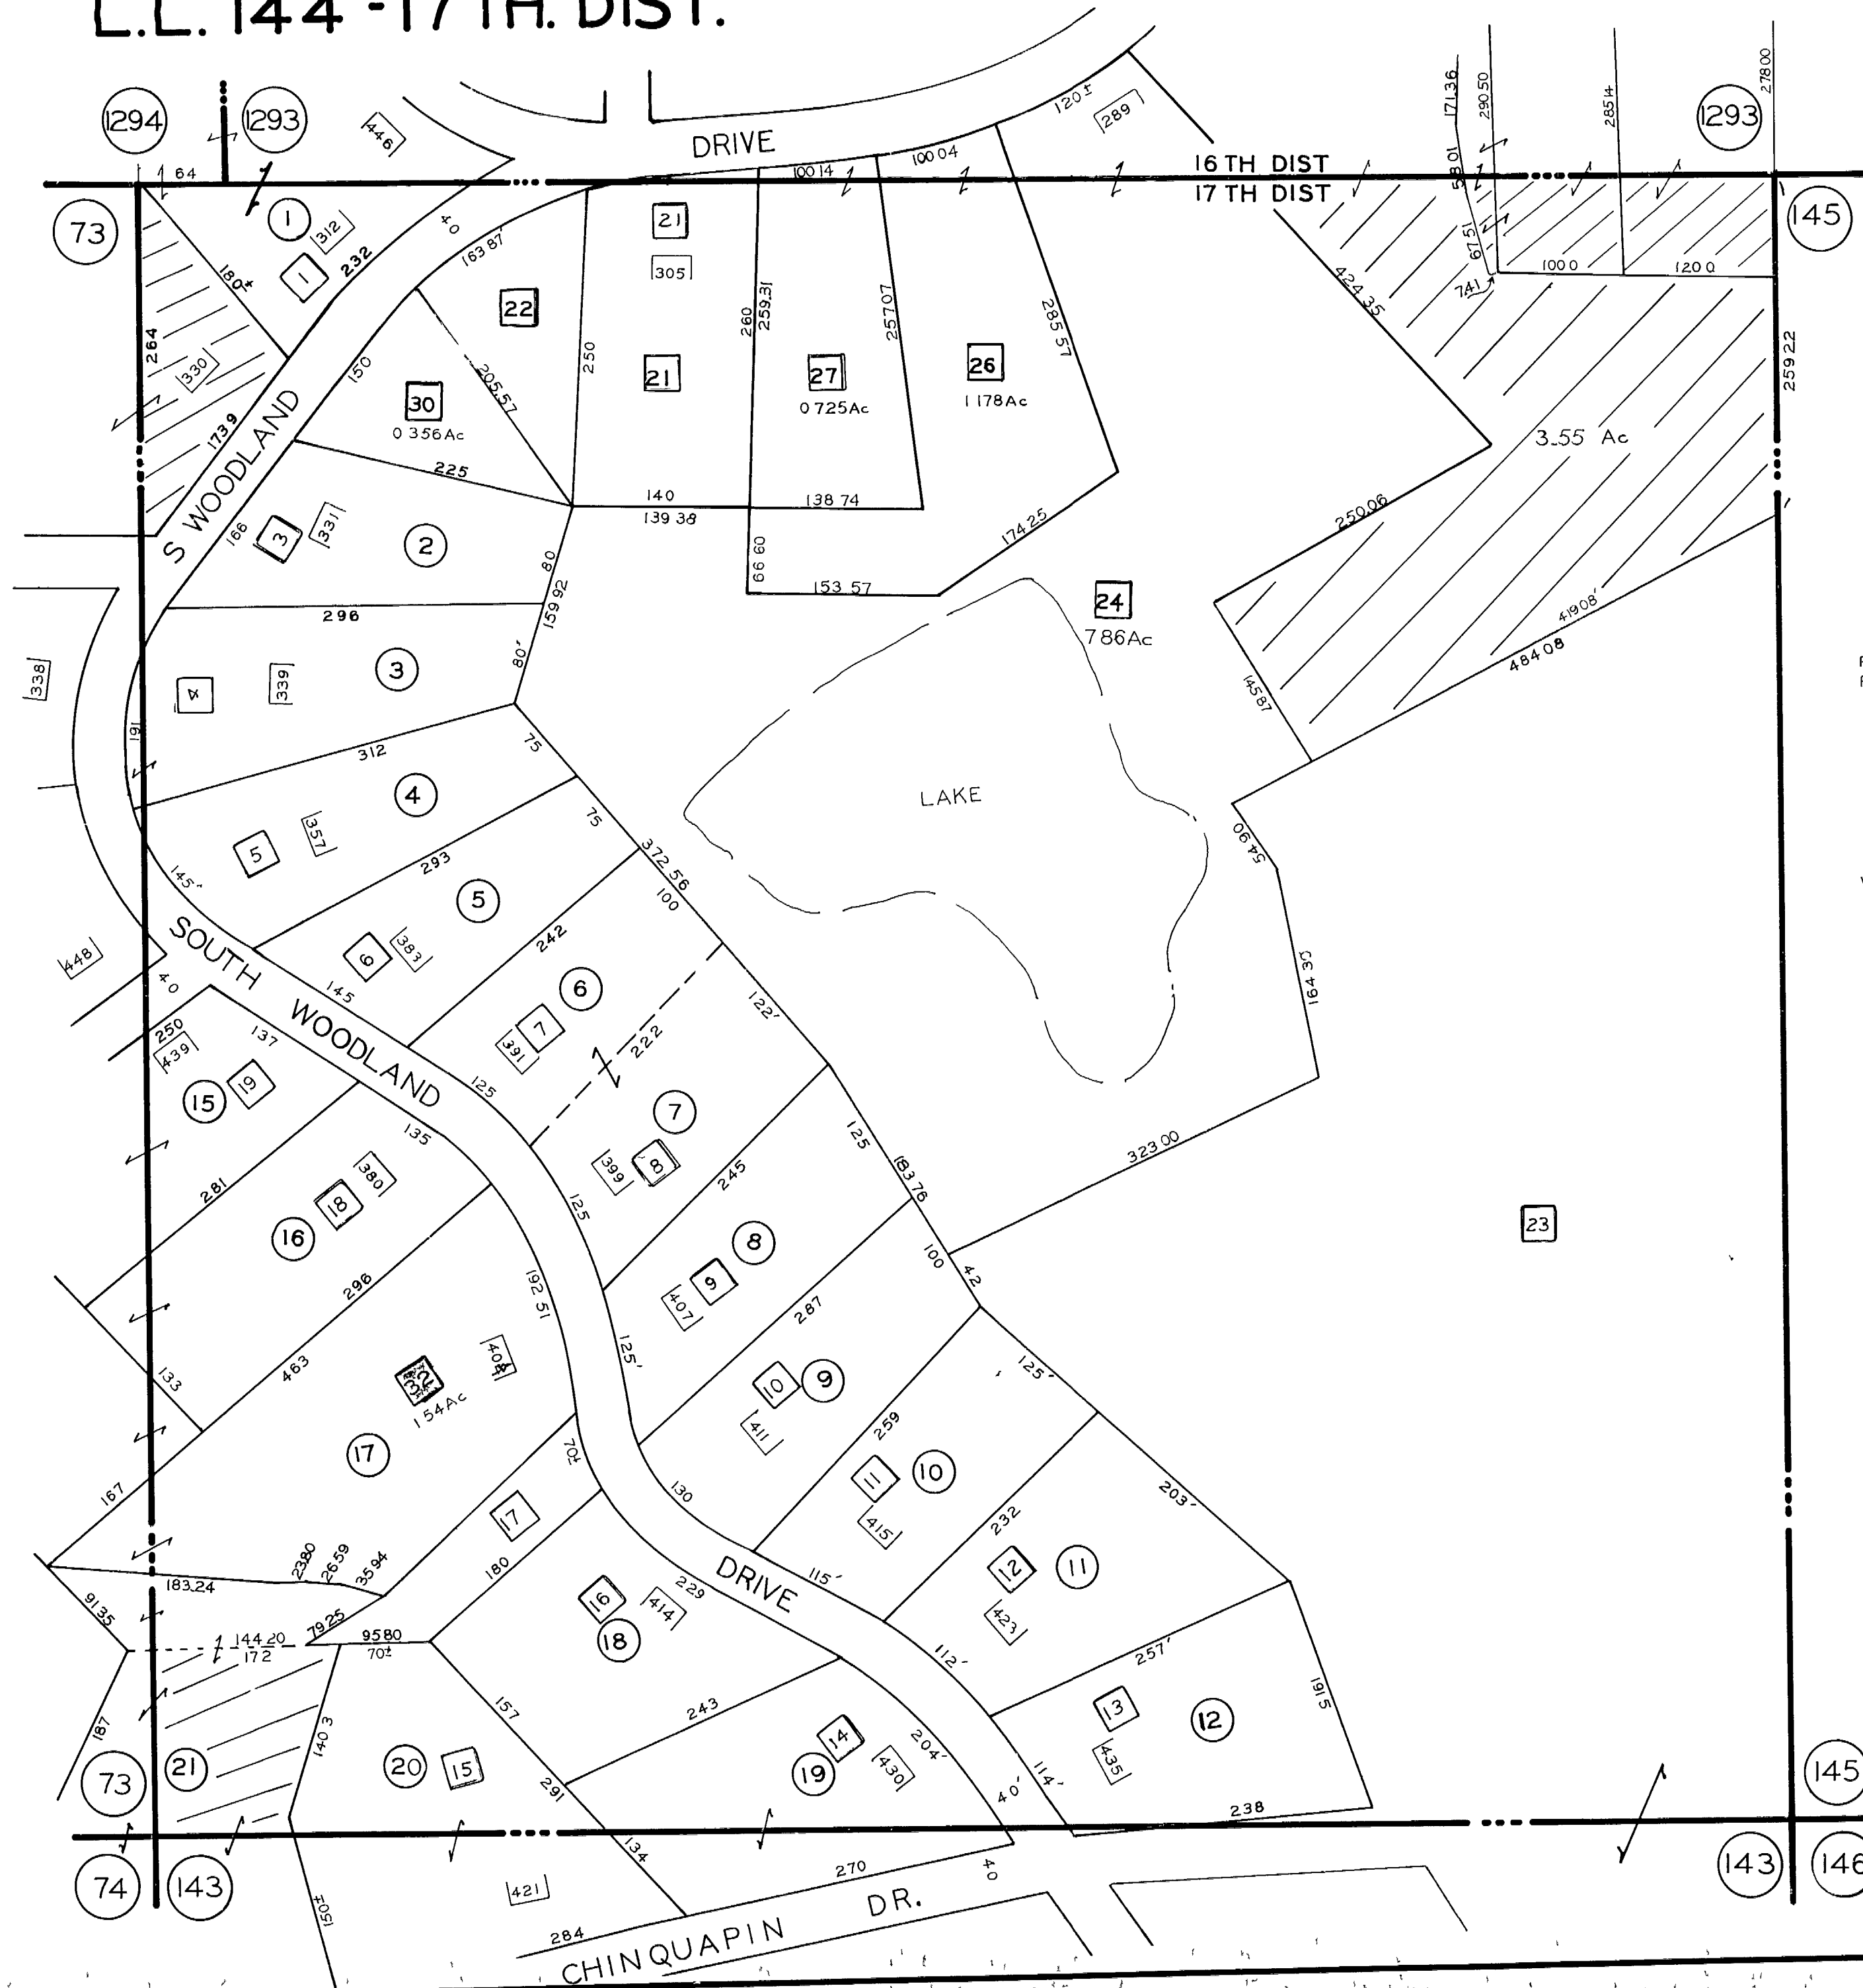

L.L. 144 - 17 TH. DIST.

NORTH

SCALE 1"=100'
 REDRAWN 7-17-78
 REVISED 6-26-84
 7-8-85
 7-29-86
 4-3-87
 6-17-87
 7-9-87
 4-30-90

WHITLOCK HEIGHTS SUBD