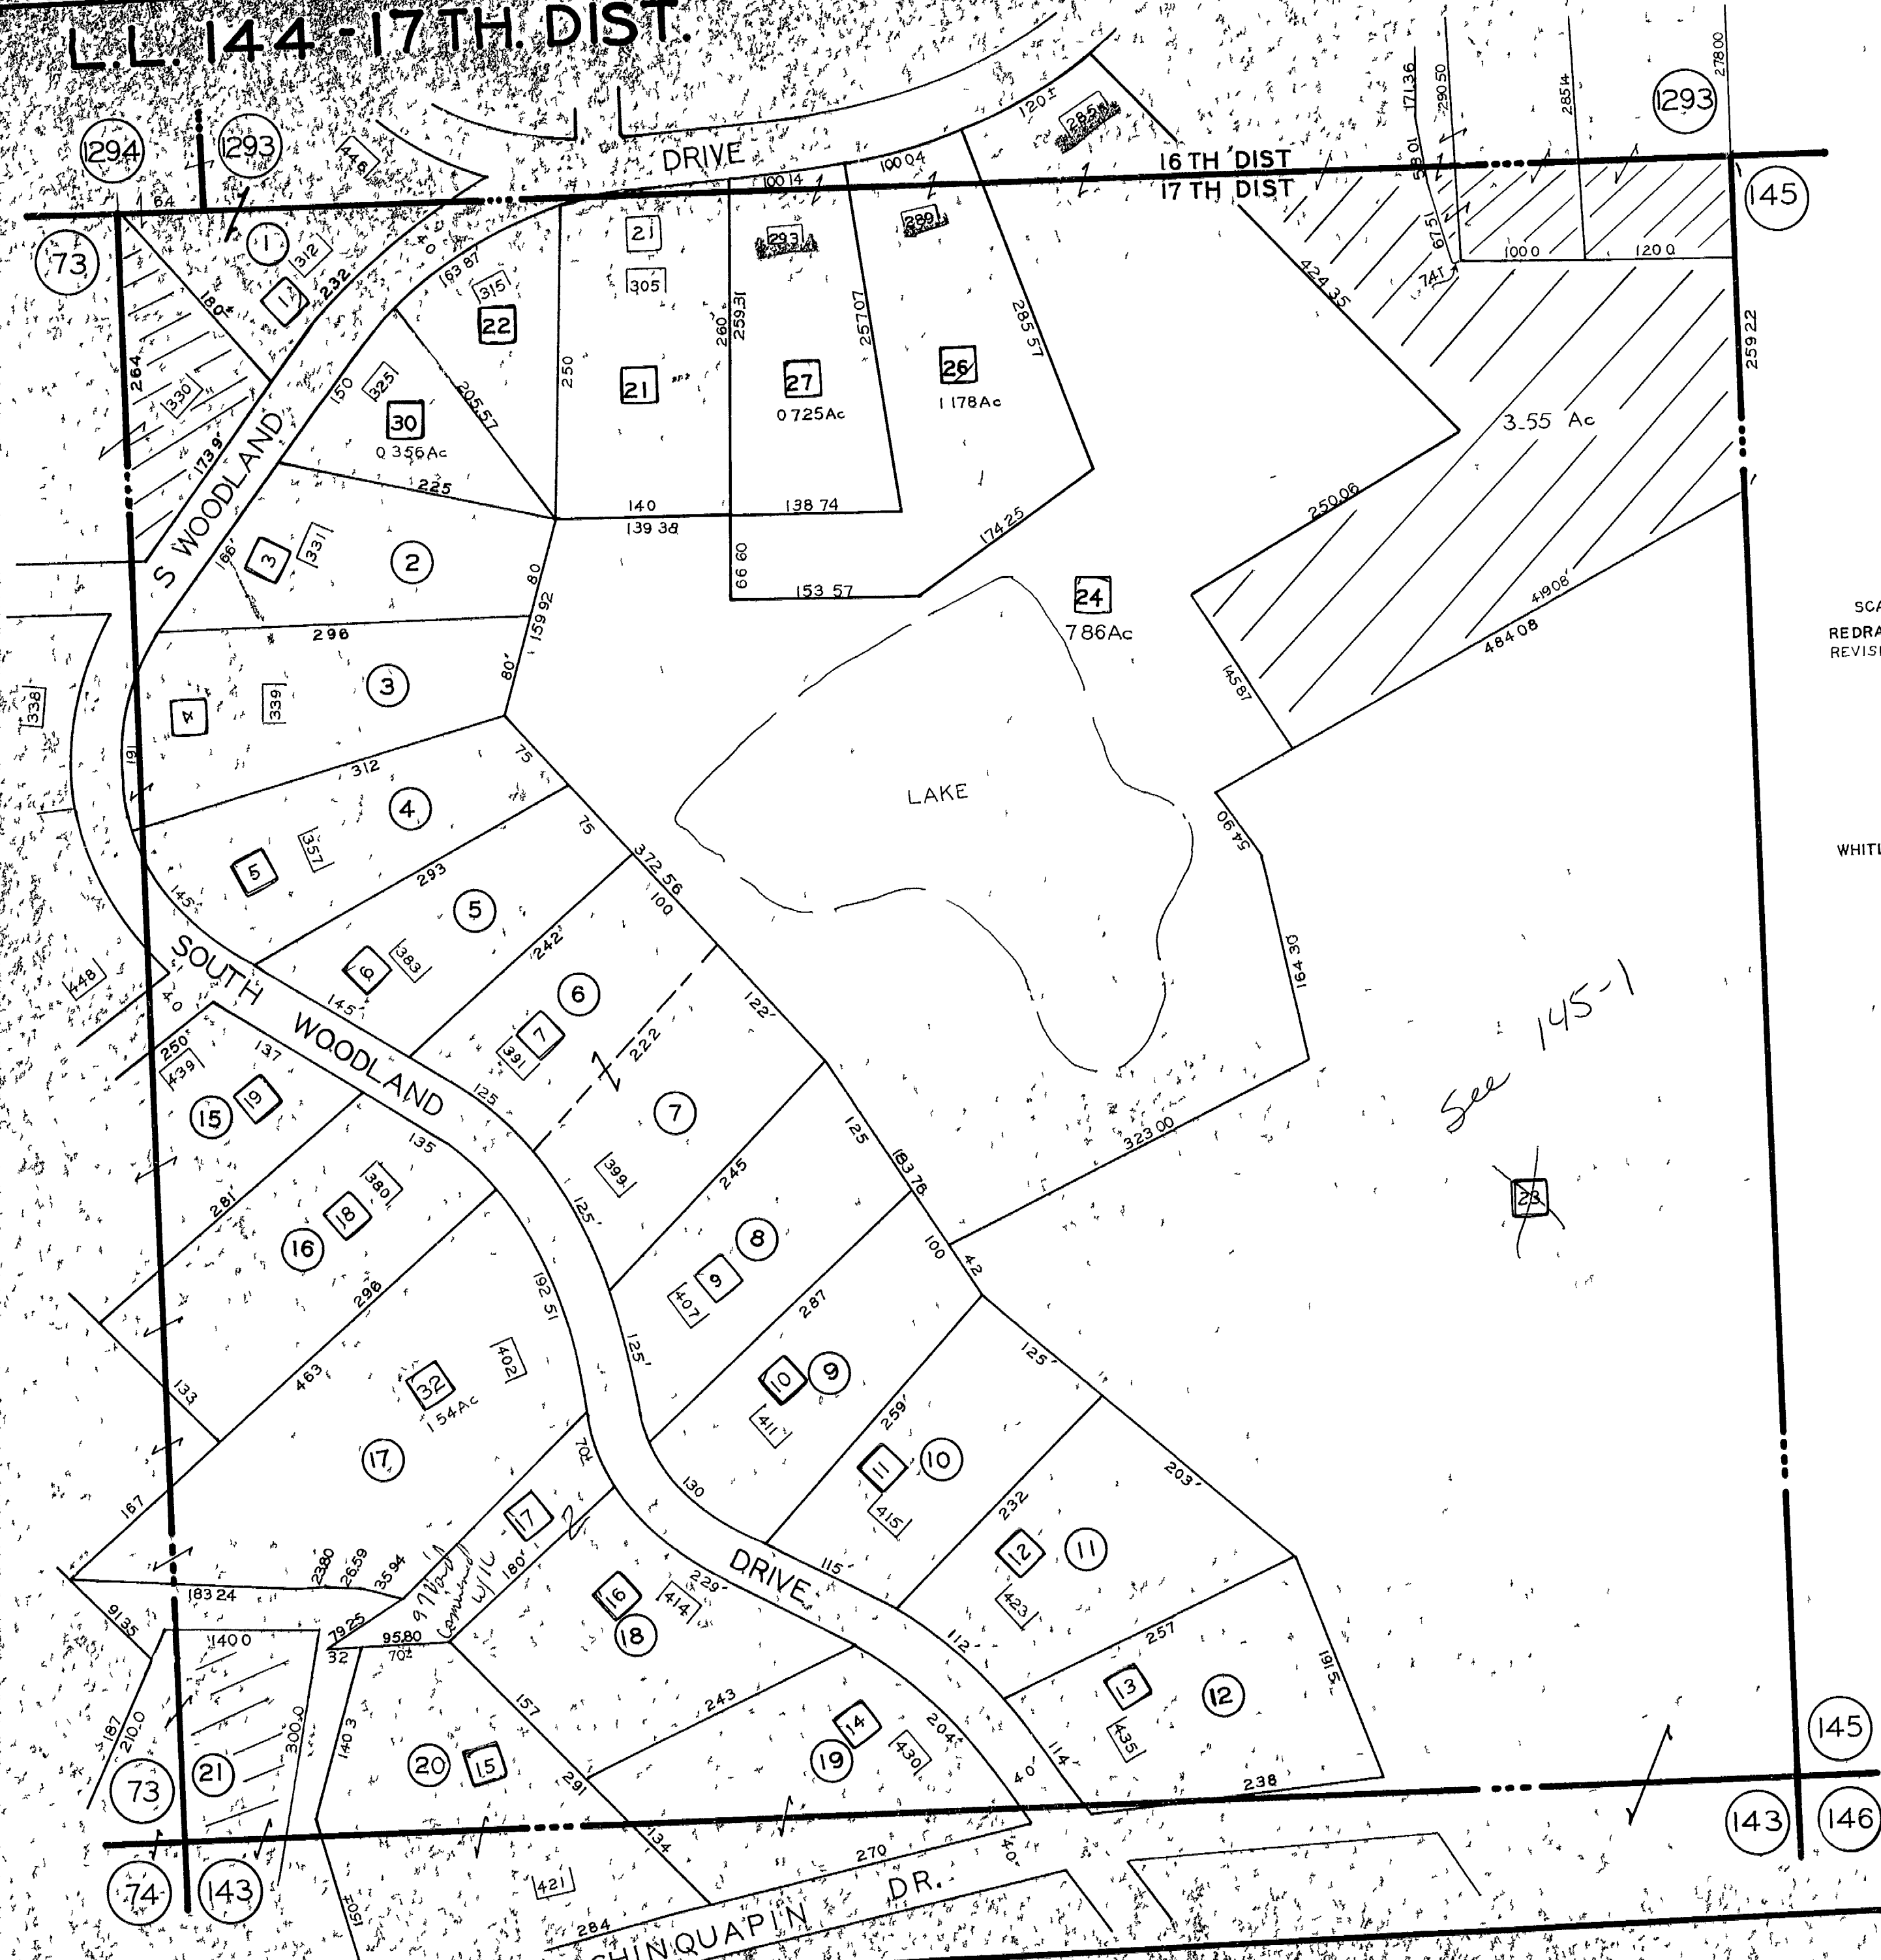

L.L. 144-17TH. DIST.

SCALE 1"=100'
REDRAWN 7 17 78
REVISED 6 26 84
7- 8 85
7-29 86
4-3-87
6 17 87
7 9 87
4 30 90
8 20 90
2-17 93
3-31-94
WHITLOCK HEIGHTS SUBD

See 145-1