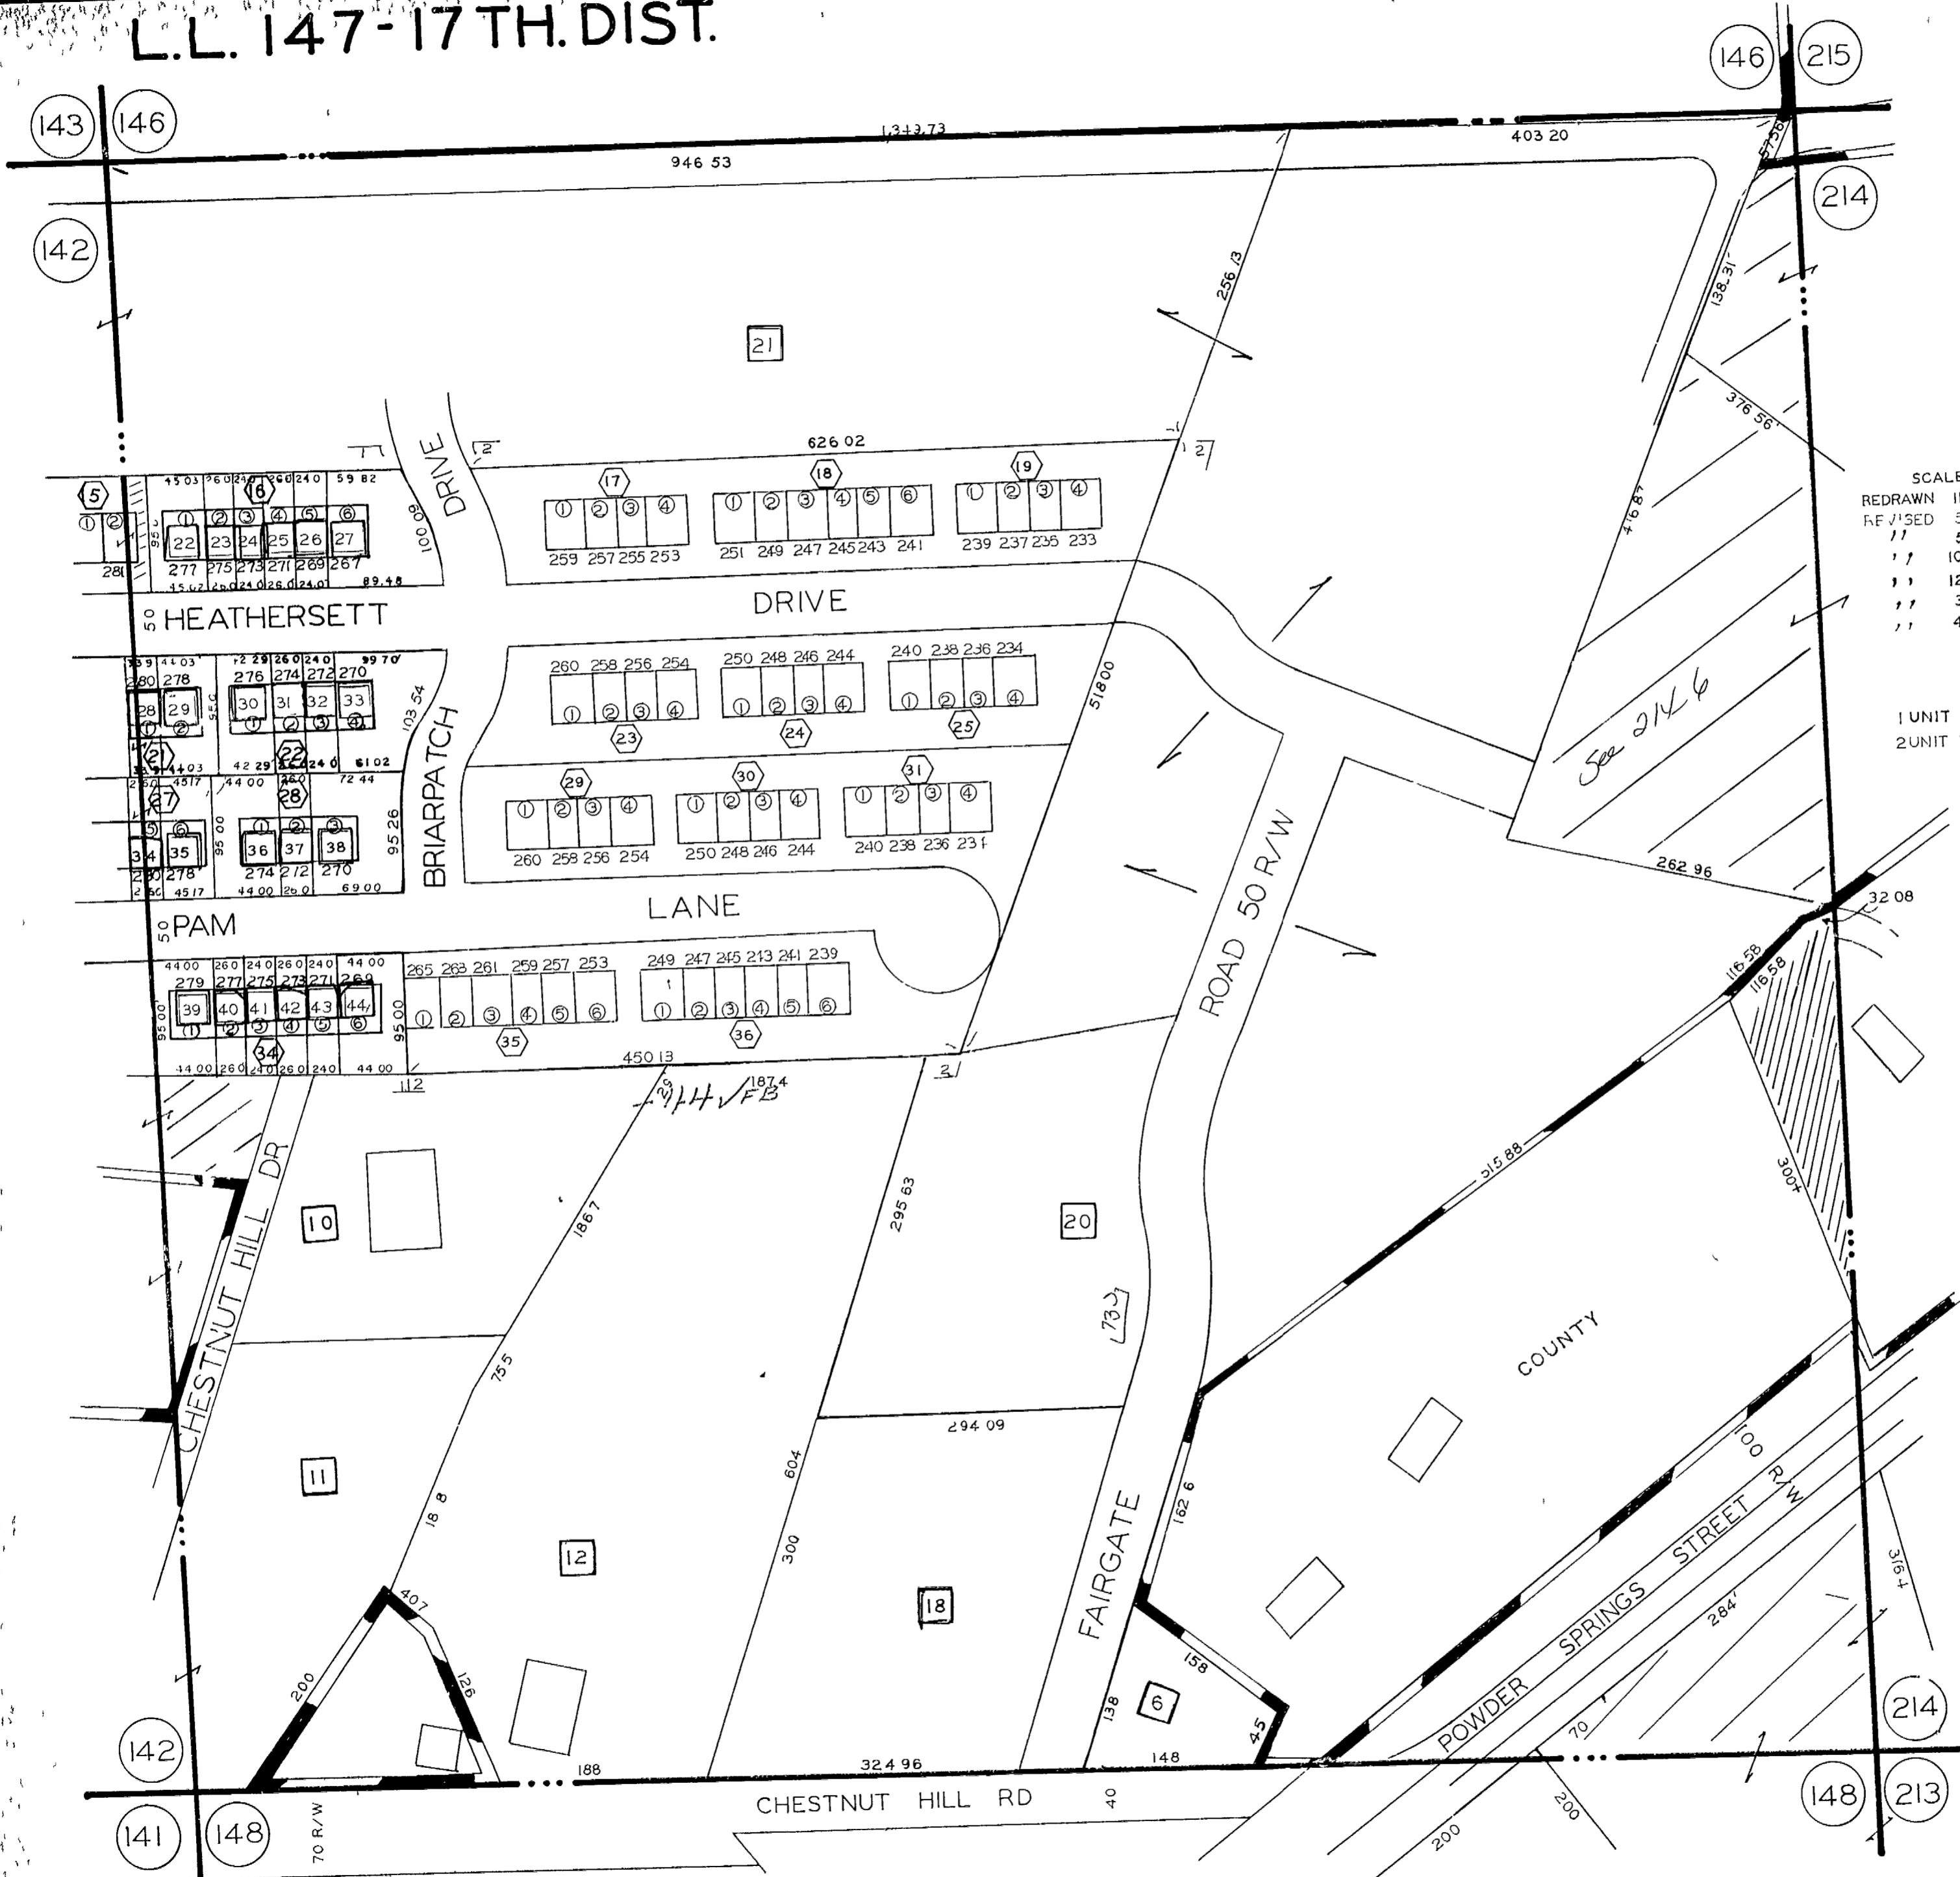

L.L. 147-17 TH. DIST.

SCALE 1 100
 REDRAWN 11-14 18
 REVIS'D 5-5 81
 " 5 27 82
 " 10 15 82
 " 12 20 82
 " 3 2 83
 " 4 12 83

1 UNIT ONE TOWER RIDGE
 2 UNIT TWO TOWN HOME