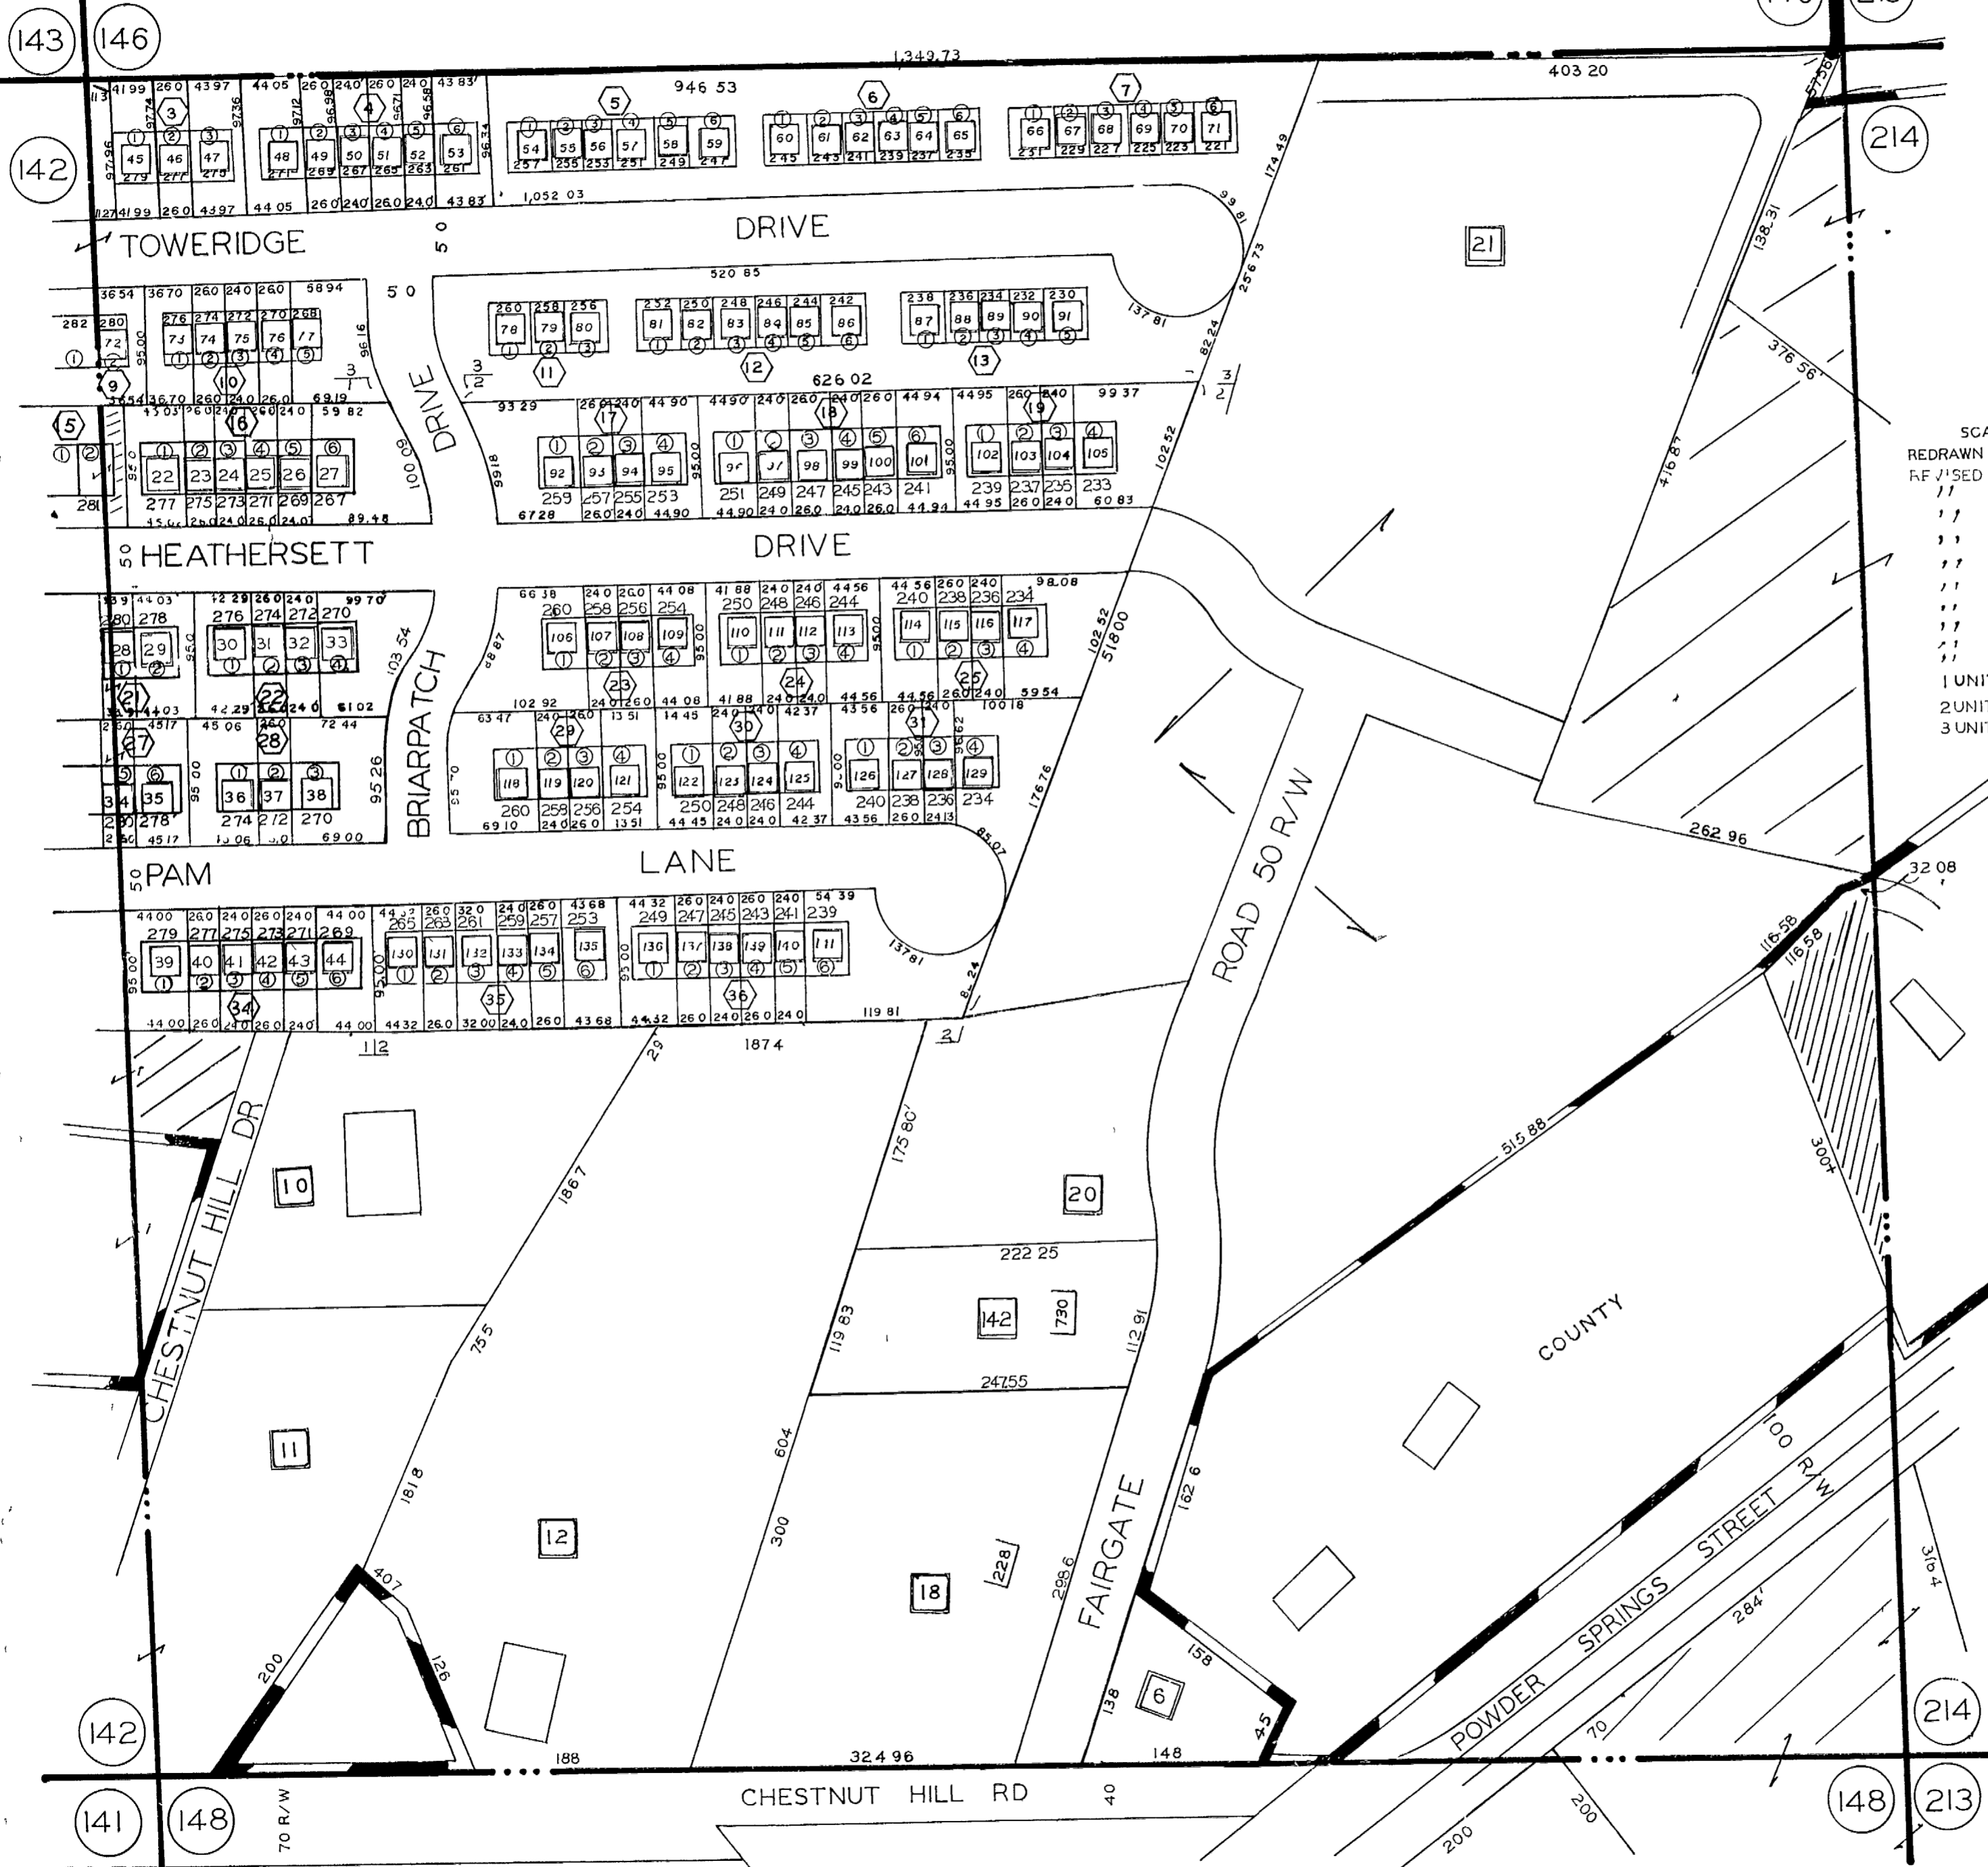

L.L. 147-17TH.DIST.

SCALE 1 100
 REDRAWN 11-14 78
 REVISED 5-5 81
 " 5 27 82
 " 10 15 82
 " 12-20-82
 " 3-2 83
 " 4 12 83
 " 6-23 83
 " 8 4 83
 " 8 31-83
 " 10 25 83

1 UNIT ONE TOWER RIDGE
 2 UNIT TWO TOWNE HOME
 3 UNIT THREE " "