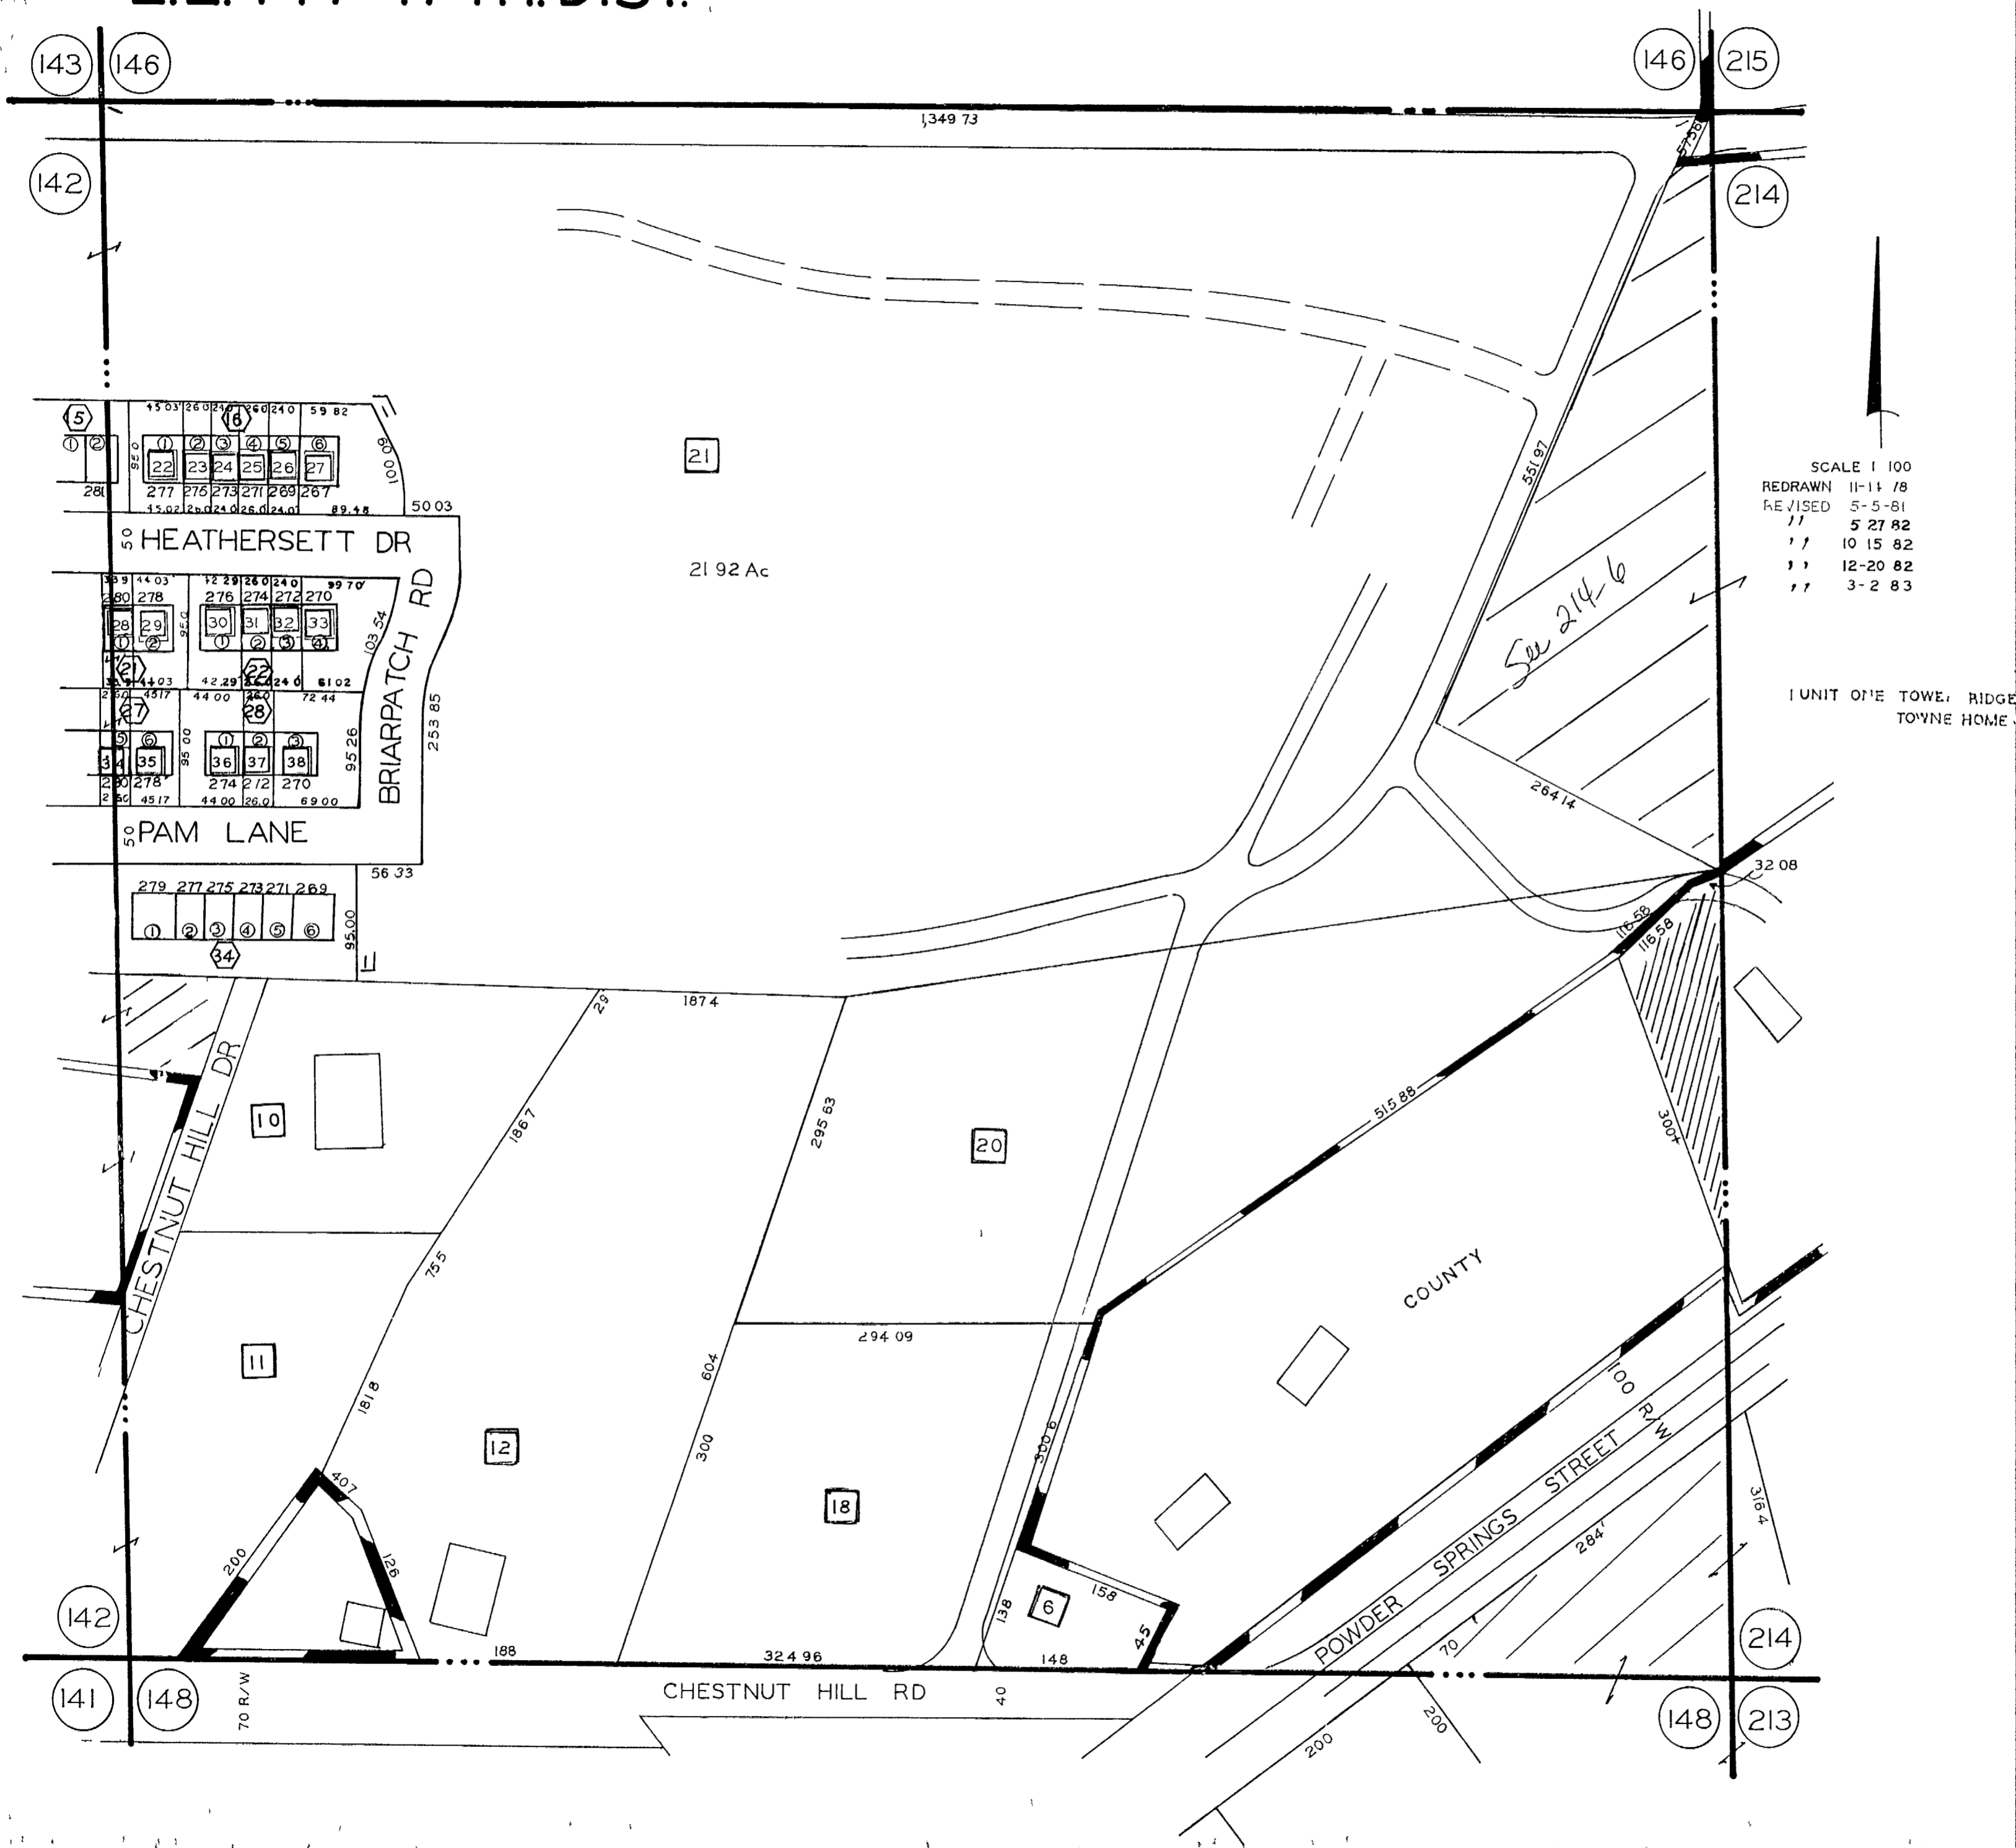

L.L. 147-17TH.DIST.

SCALE 1 100
 REDRAWN 11-11-78
 REVISED 5-5-81
 " 5-27-82
 " 10-15-82
 " 12-20-82
 " 3-2-83

UNIT ONE TOWER RIDGE
 TOYNE HOME