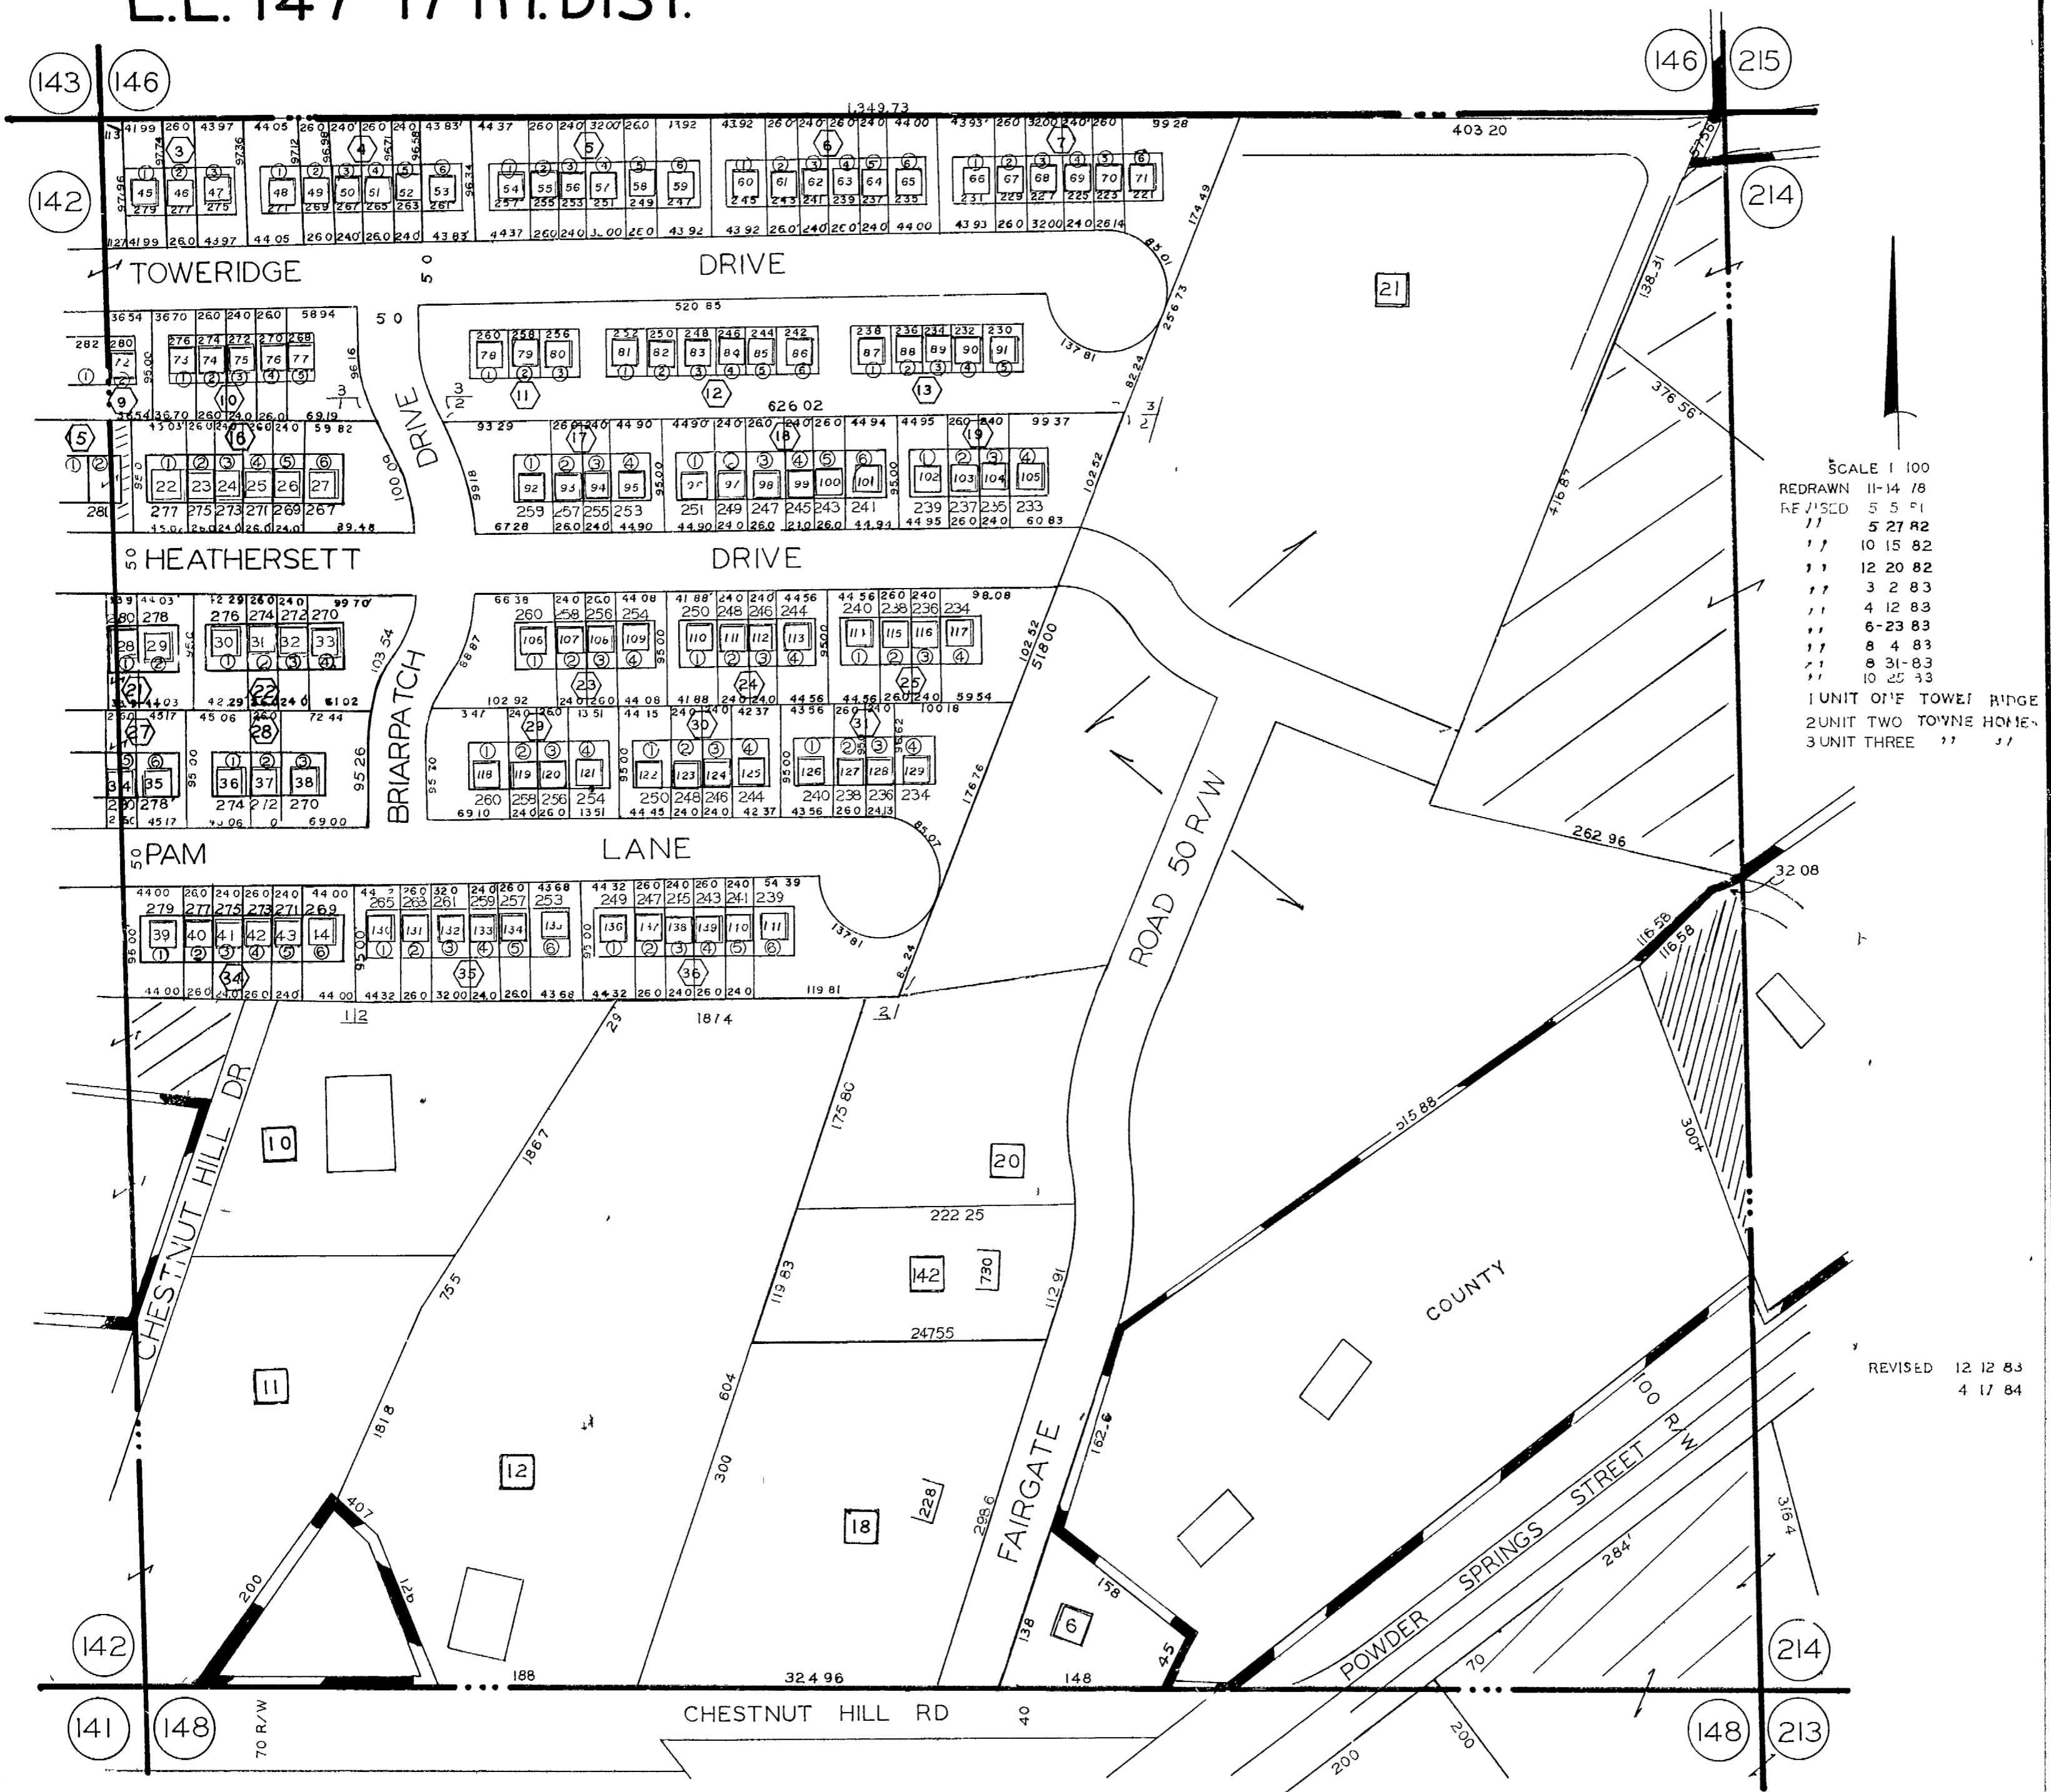

L.L. 147-17 TH. DIST.

SCALE 1 100
 REDRAWN 11-14 78
 REVISED 5 5 81
 " 5 27 82
 " 10 15 82
 " 12 20 82
 " 3 2 83
 " 4 12 83
 " 6-23 83
 " 8 4 83
 " 8 31-83
 " 10 25 83
 1 UNIT ONE TOWER RIDGE
 2 UNIT TWO TOYNE HOME
 3 UNIT THREE " "

REVISED 12 12 83
 4 17 84