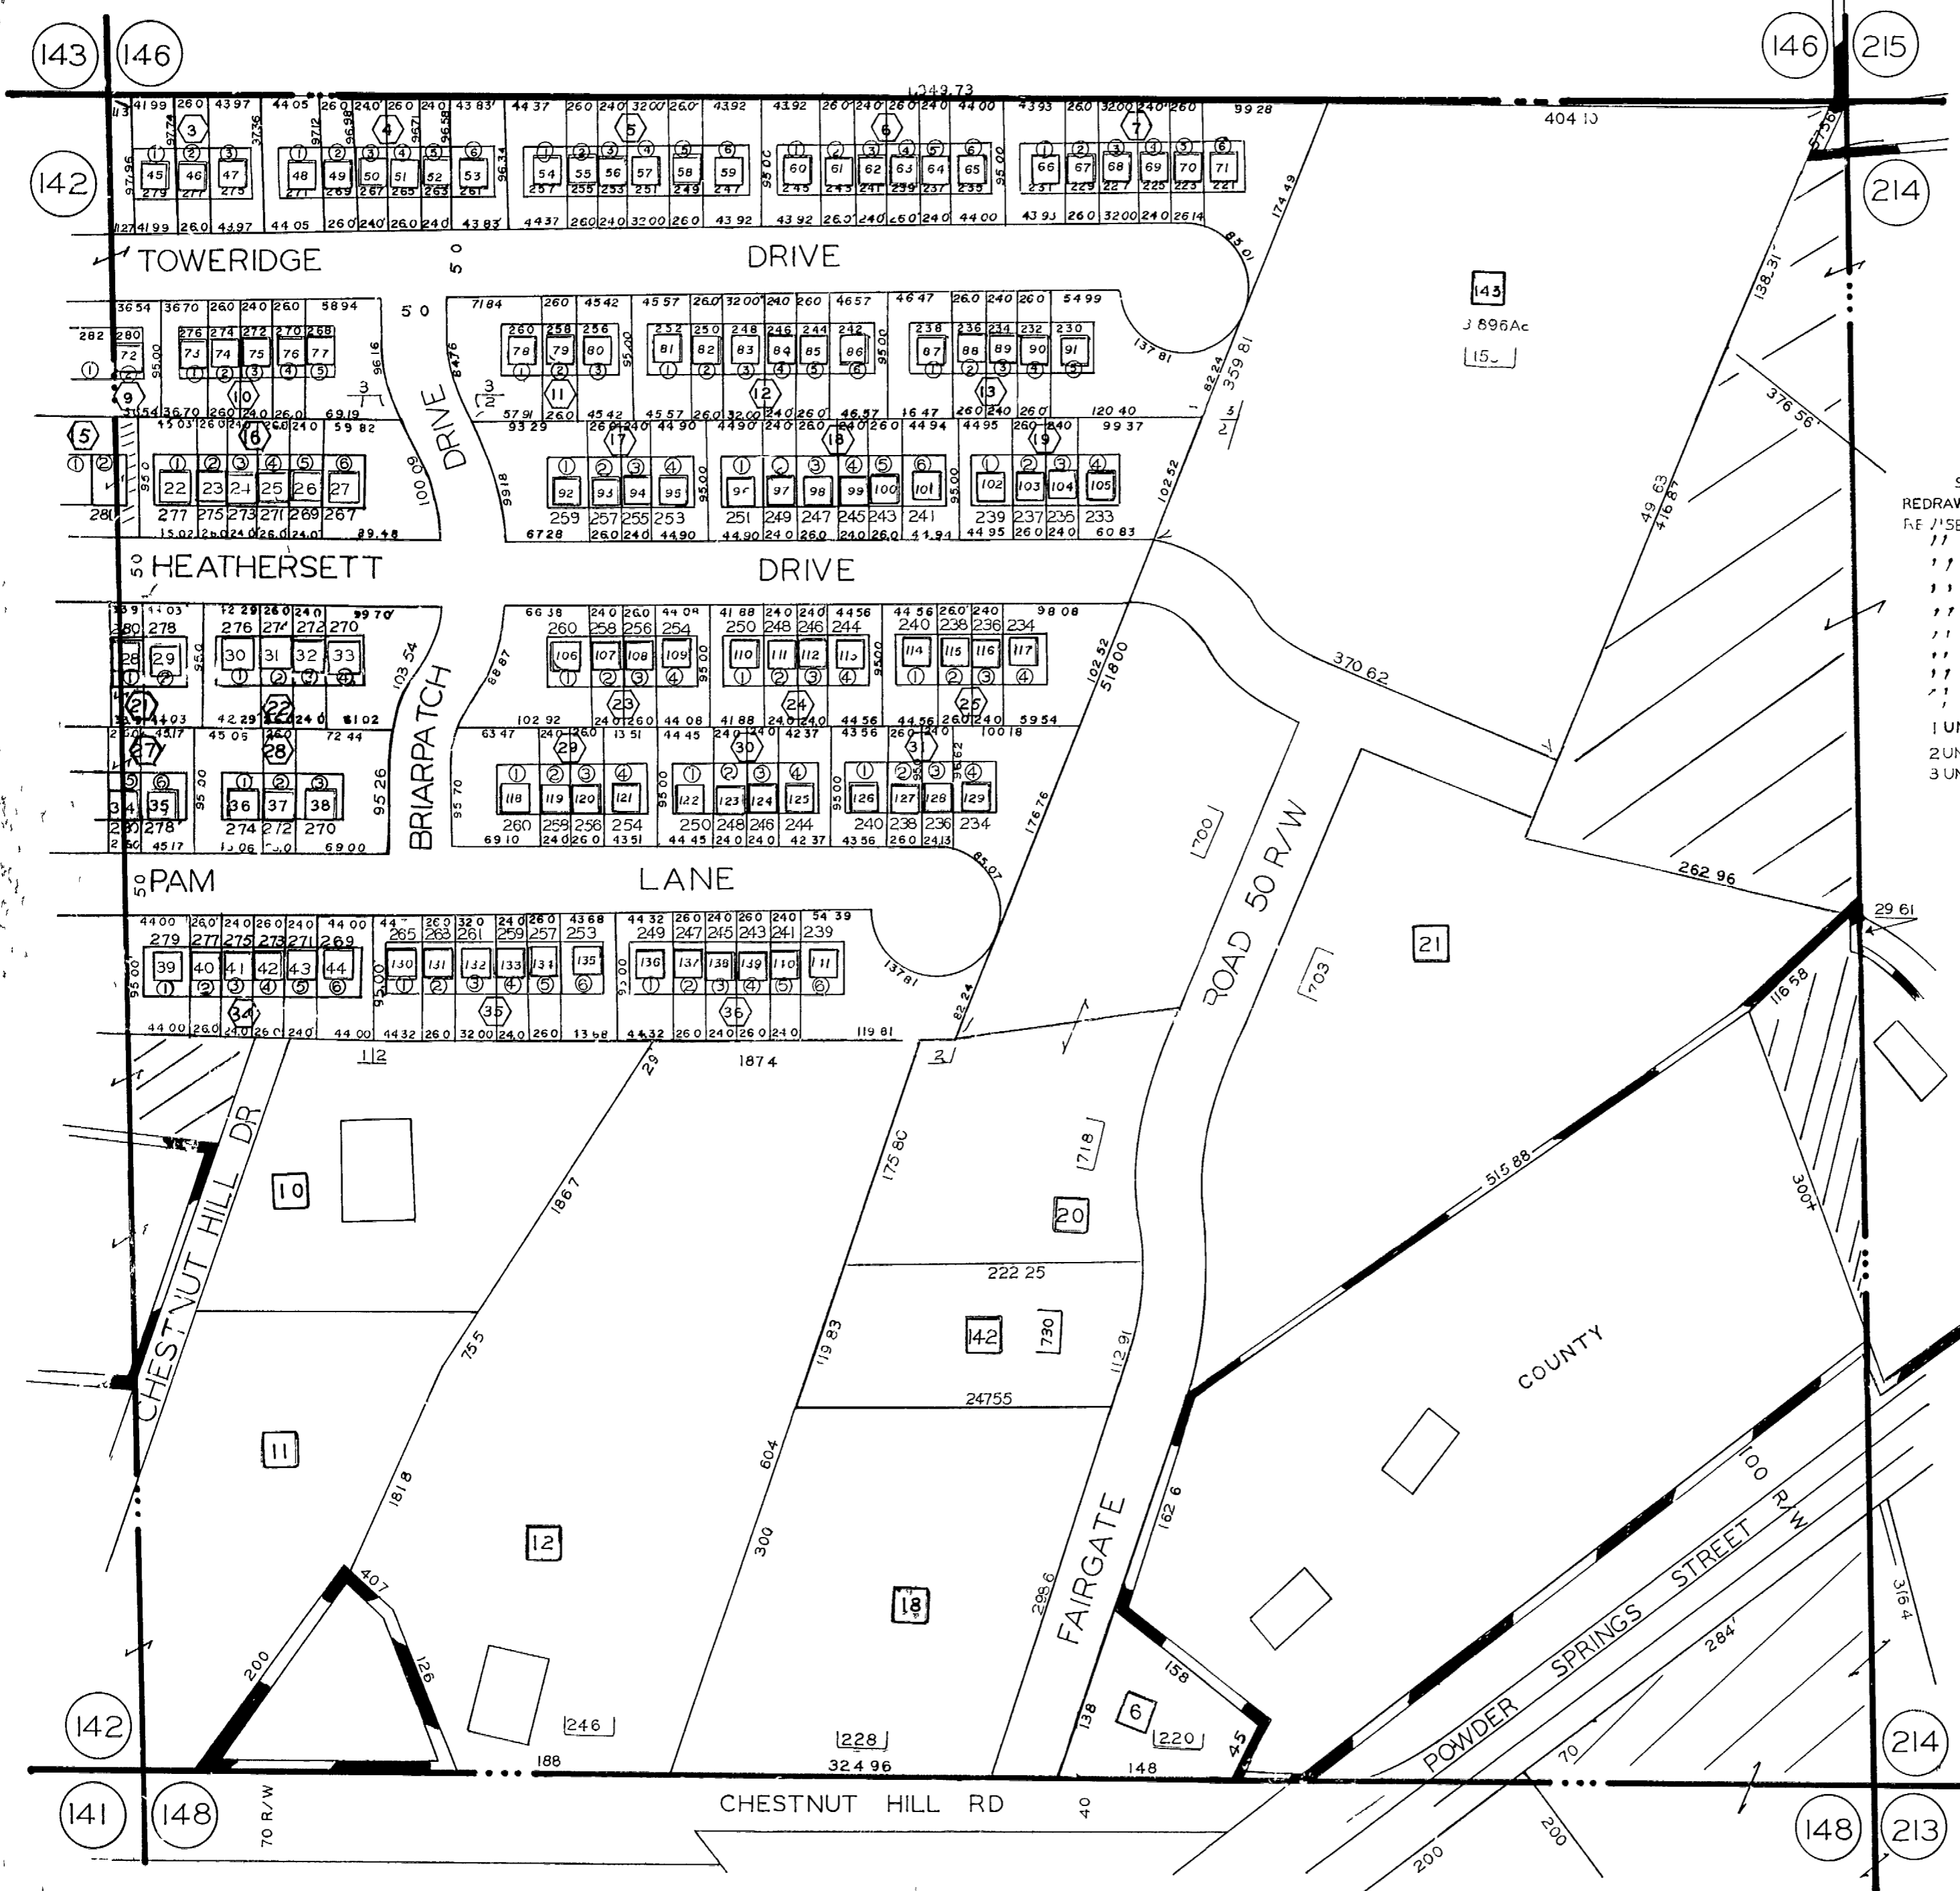

# L.L. 147-17 TH. DIST.

SCALE 1 100  
 REDRAWN 11-14 78  
 RE VISED 7-5 81  
 " 5 27 82  
 " 10 15 82  
 " 12-20-82  
 " 3 2 83  
 " 4 12 83  
 " 6-23 83  
 " 8 4 83  
 " 8 31-83  
 " 10 2 83  
 1 UNIT ONE TOWER RIDGE  
 2 UNIT TWO TOWN HOME  
 3 UNIT THREE " "

REVISED 12 16 83  
 " 4 17 84  
 " 7 8-84  
 " 3 25 86  
 " 8 20 90  
 " 2 13 91  
 " 7-16-91