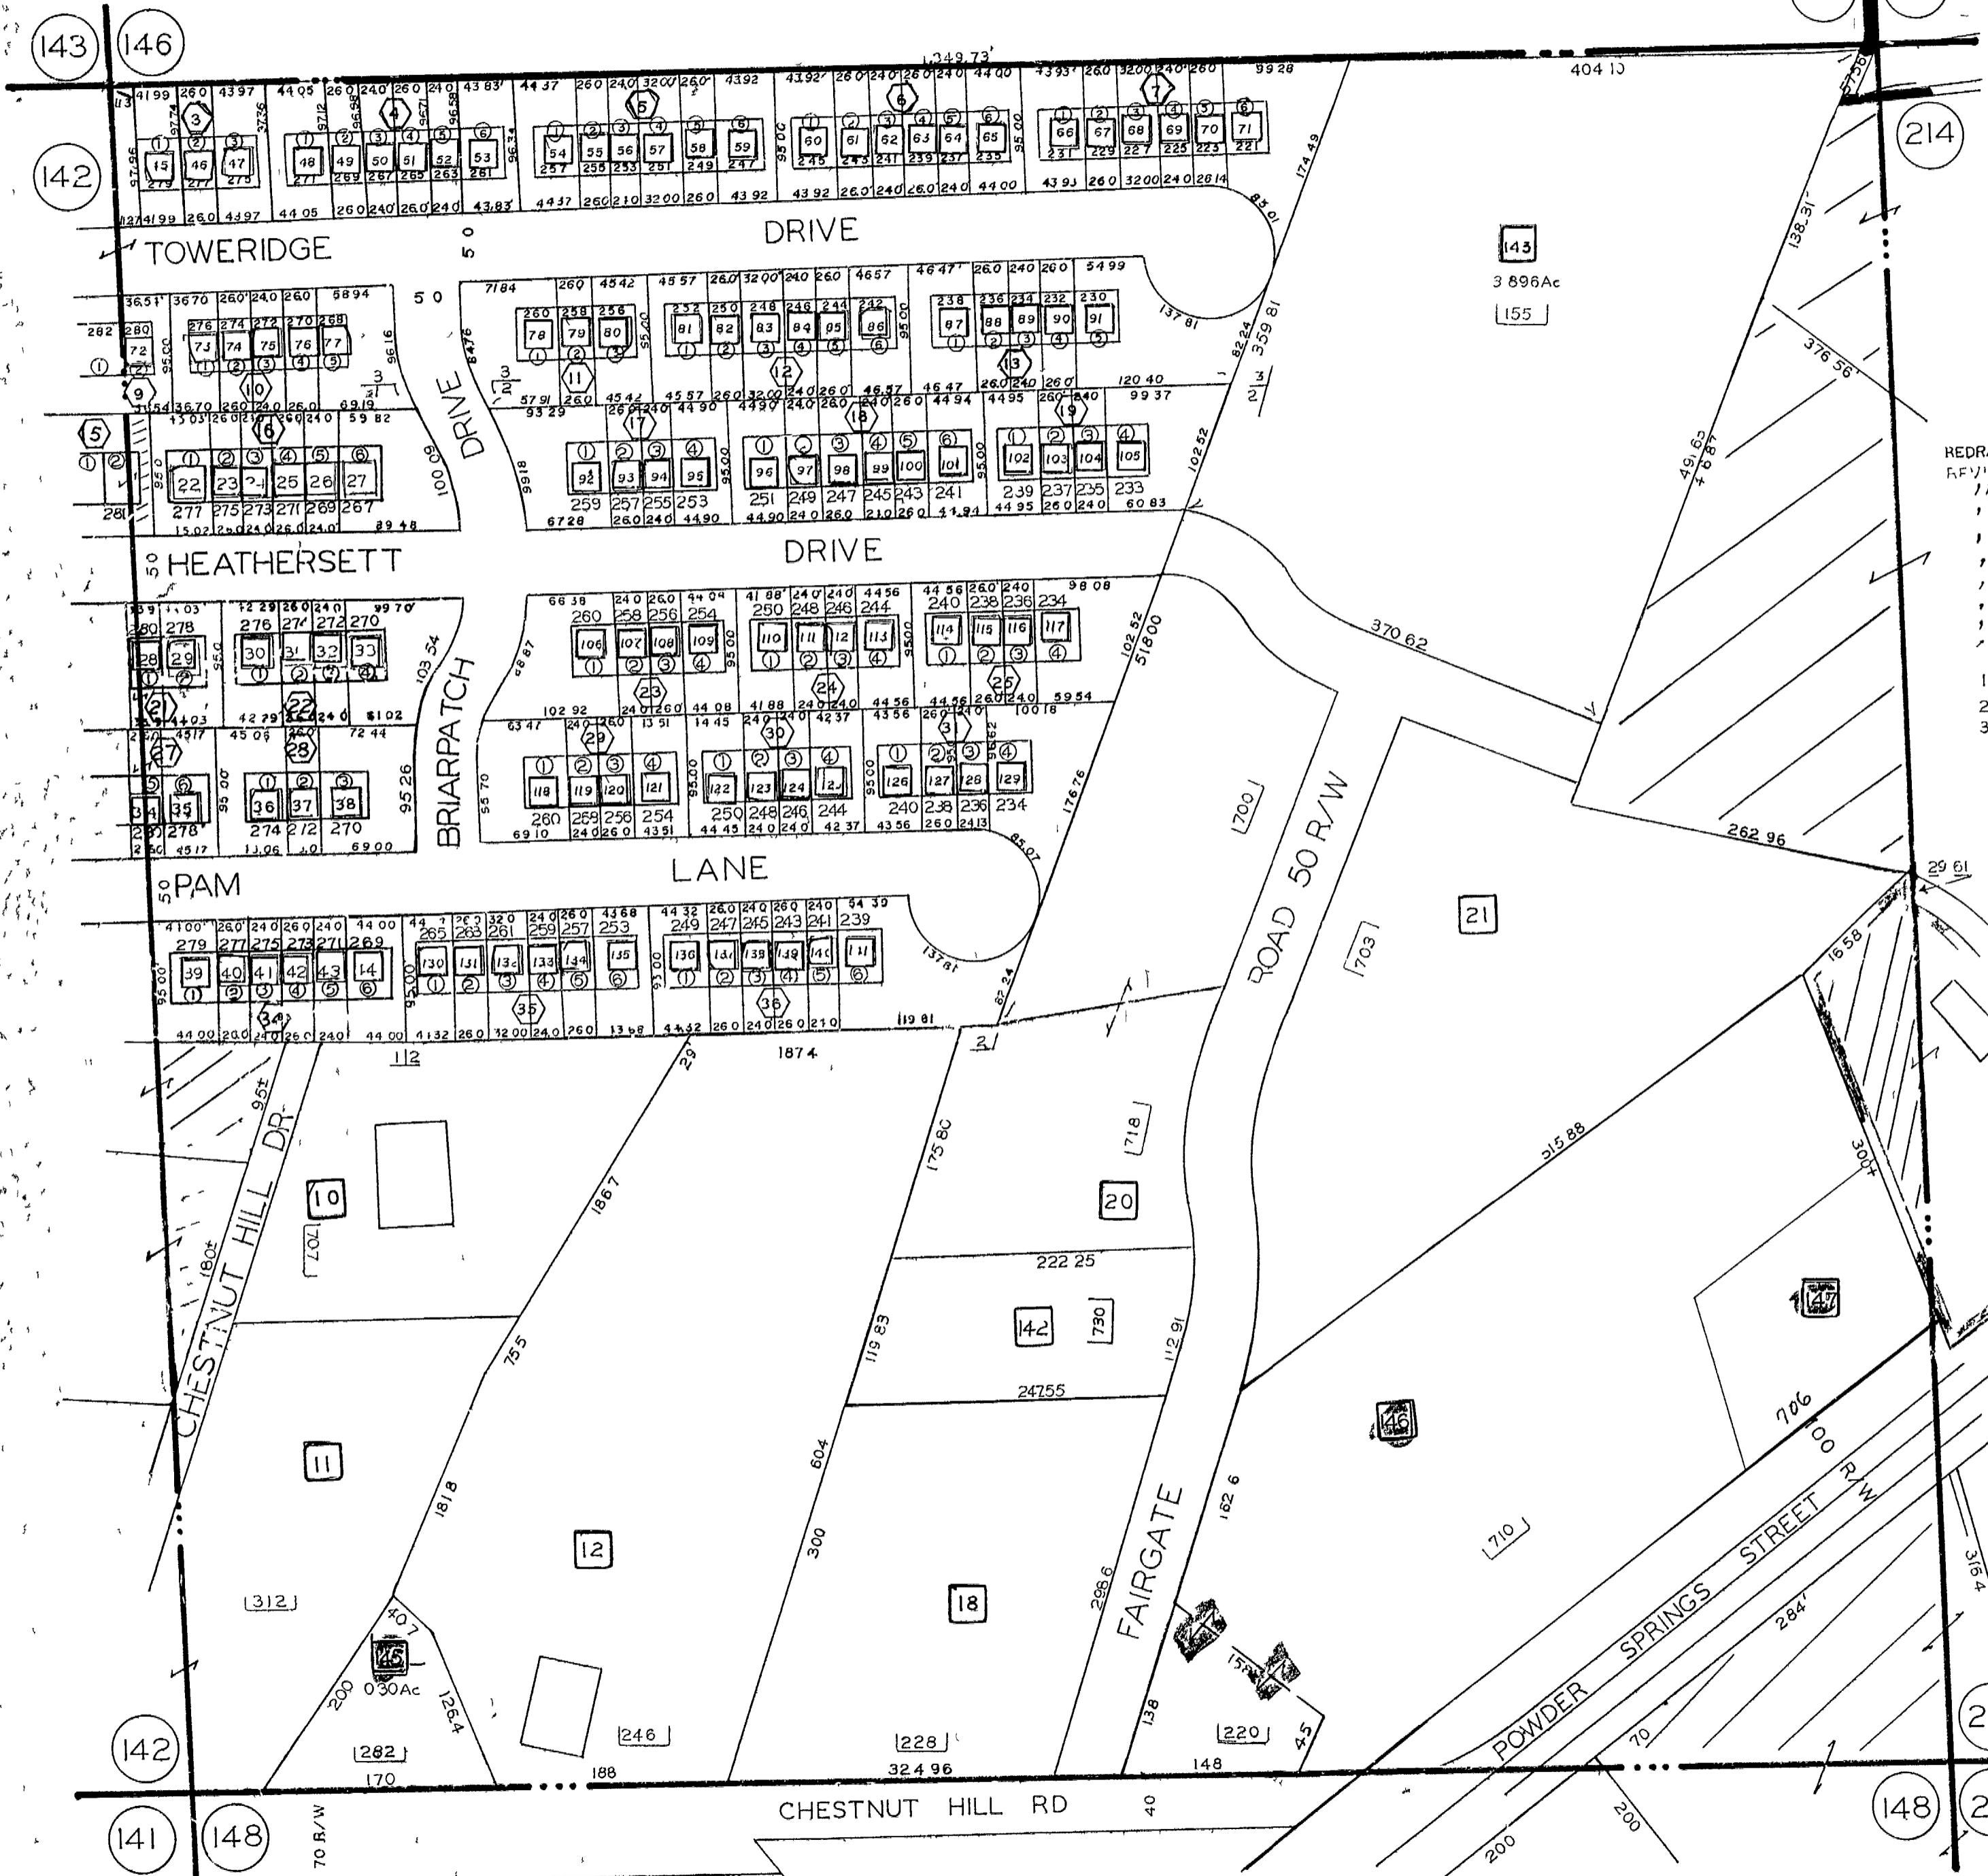

# L.L. 147-17 TH. DIST.

SCALE 1 100  
 REDRAWN 11-14 78  
 REVISED 5-5 81  
 " 5 27 82  
 " 10 15 82  
 " 12-20 82  
 " 3-2 83  
 " 4 12 83  
 " 6-23 83  
 " 8 4 83  
 " 8 31-83  
 " 10 25 83  
 1 UNIT ONE TOWER RIDGE  
 2 UNIT TWO TOWNE HOMES  
 3 UNIT THREE " "

REVISED 12 12 83  
 " 4 17 81  
 " 7 3-84  
 " 3 25 86  
 " 8 20 90  
 " 2 13 91  
 " 7-16-91  
 " 3-9-94  
 " 9 21 94  
 " 12 27-94