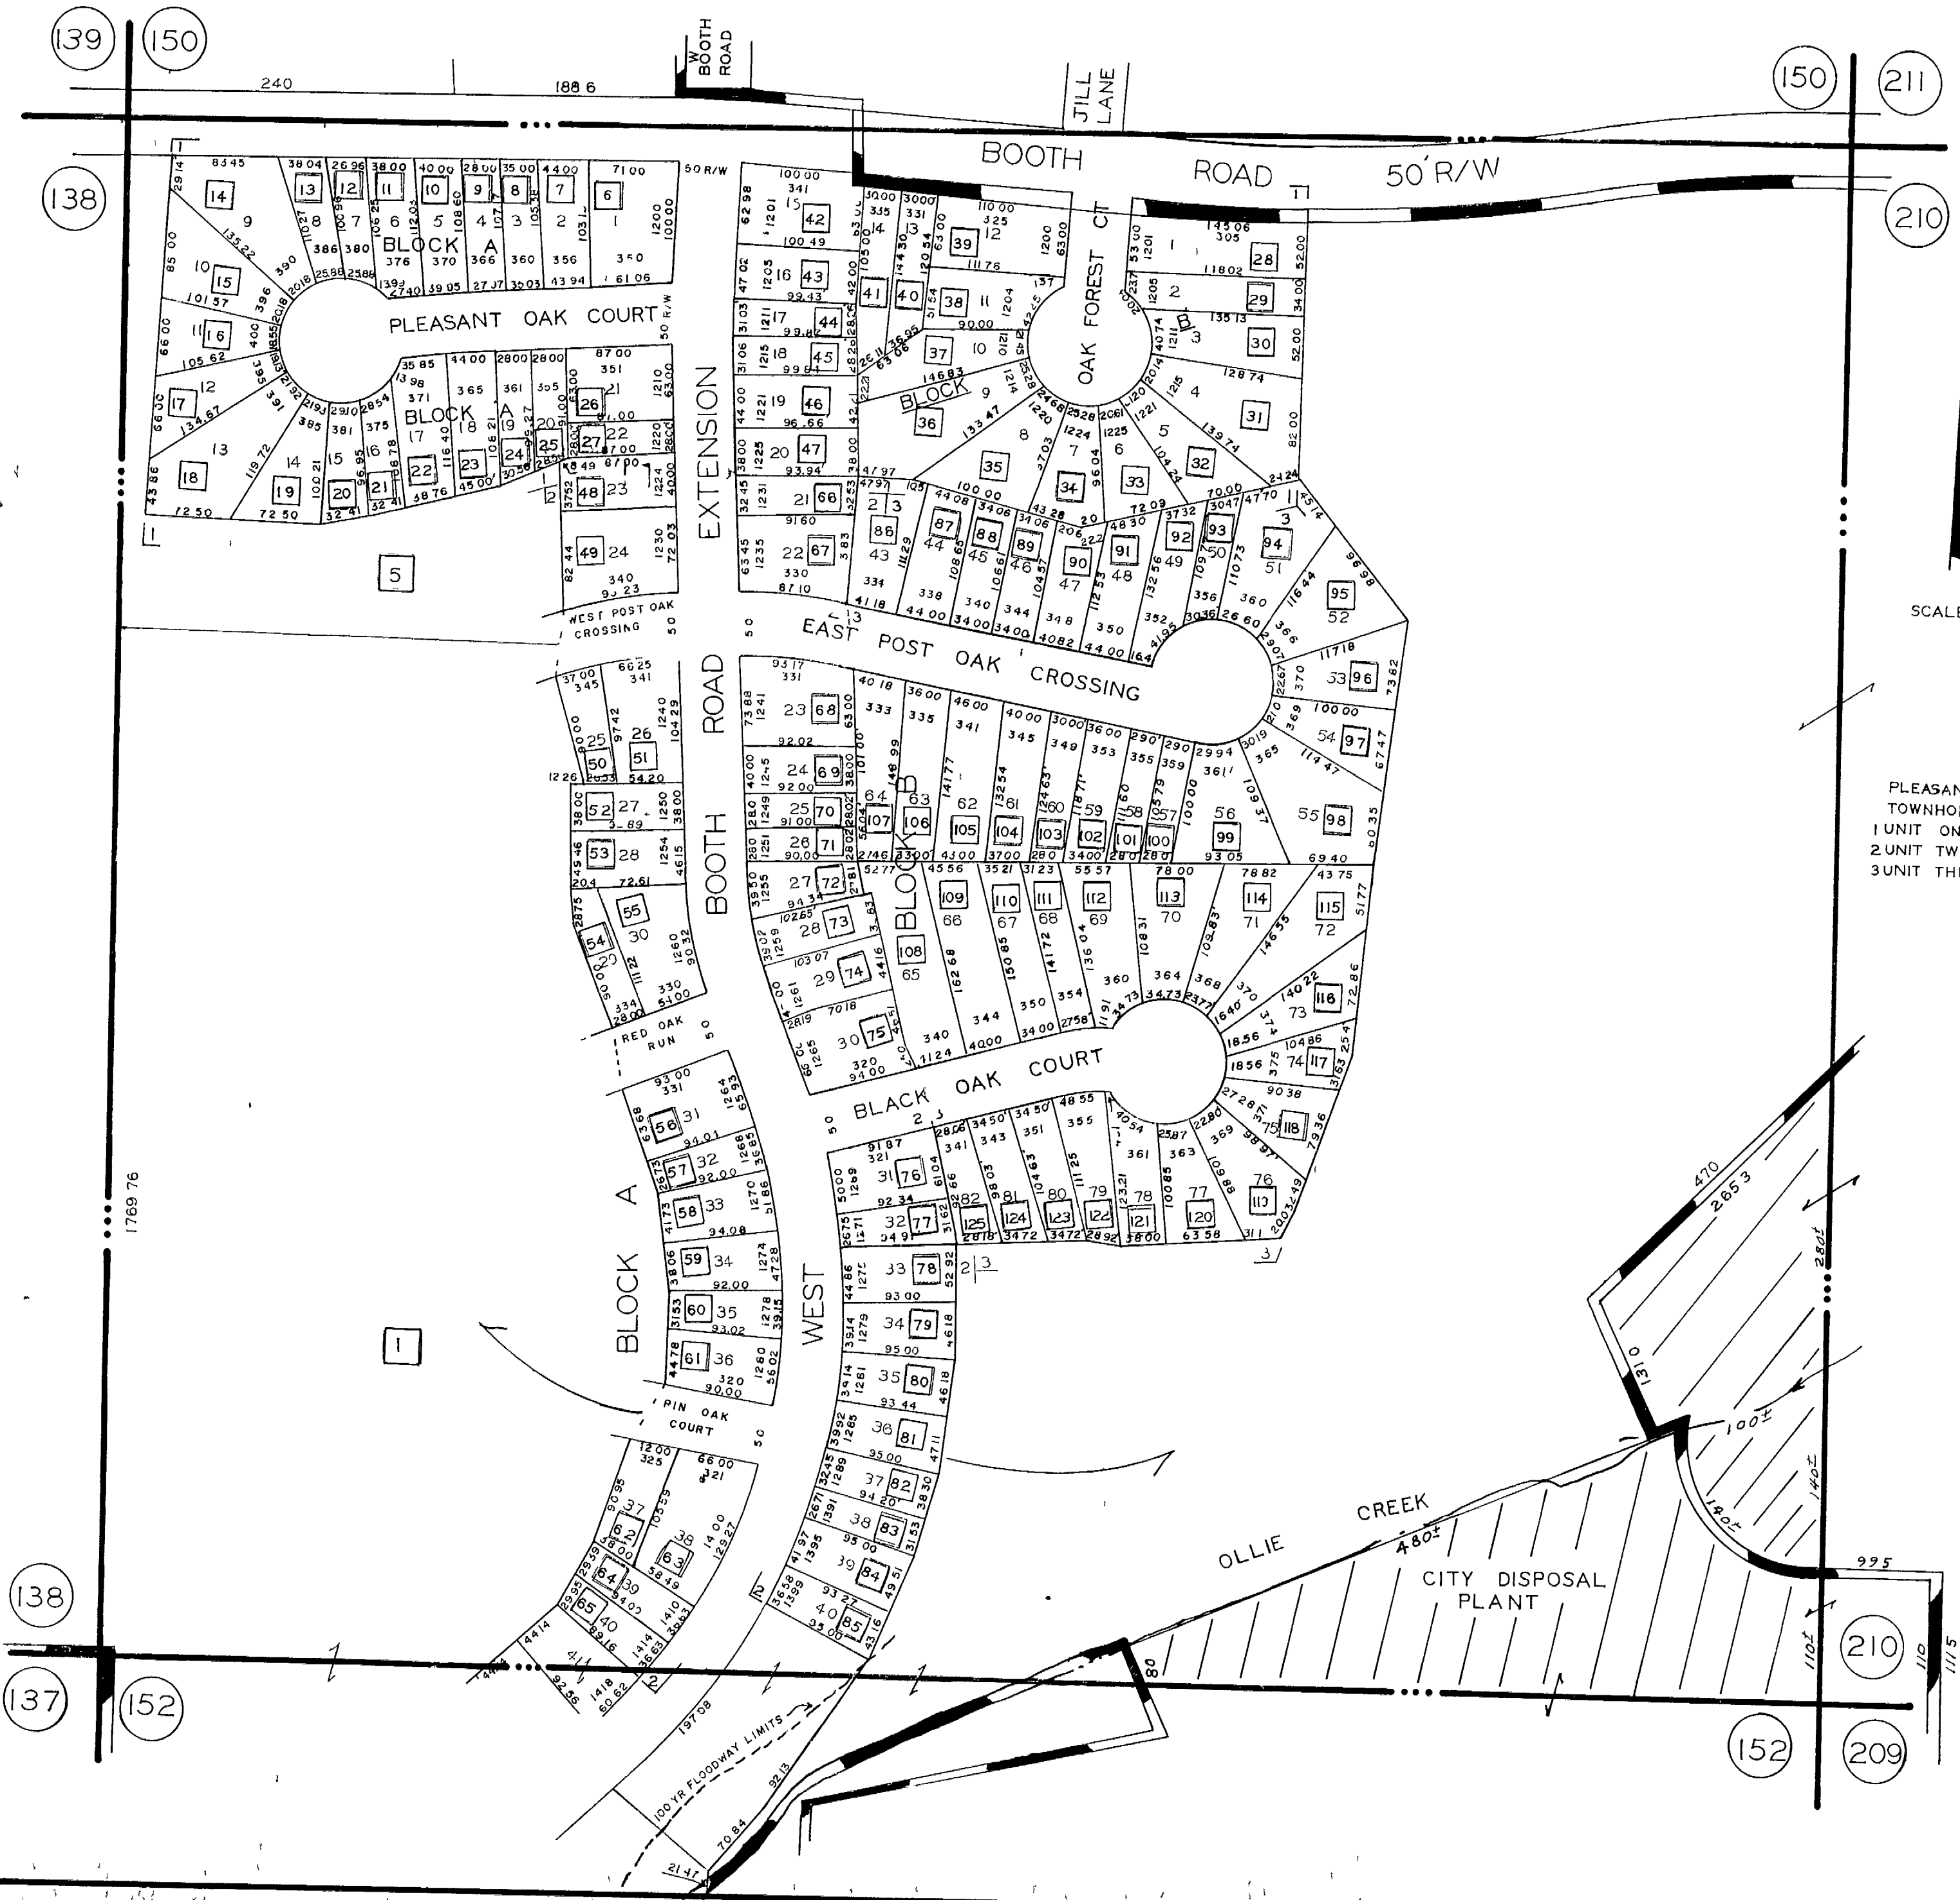

# L.L. 151-17TH. DIST.

SCALE 1" = 100'  
8 28 81  
1 5-82  
5 25 83  
7 18 83  
9 2 83  
10 26-83

PLEASANT OAKS  
TOWNHOMES  
1 UNIT ONE  
2 UNIT TWO  
3 UNIT THREE