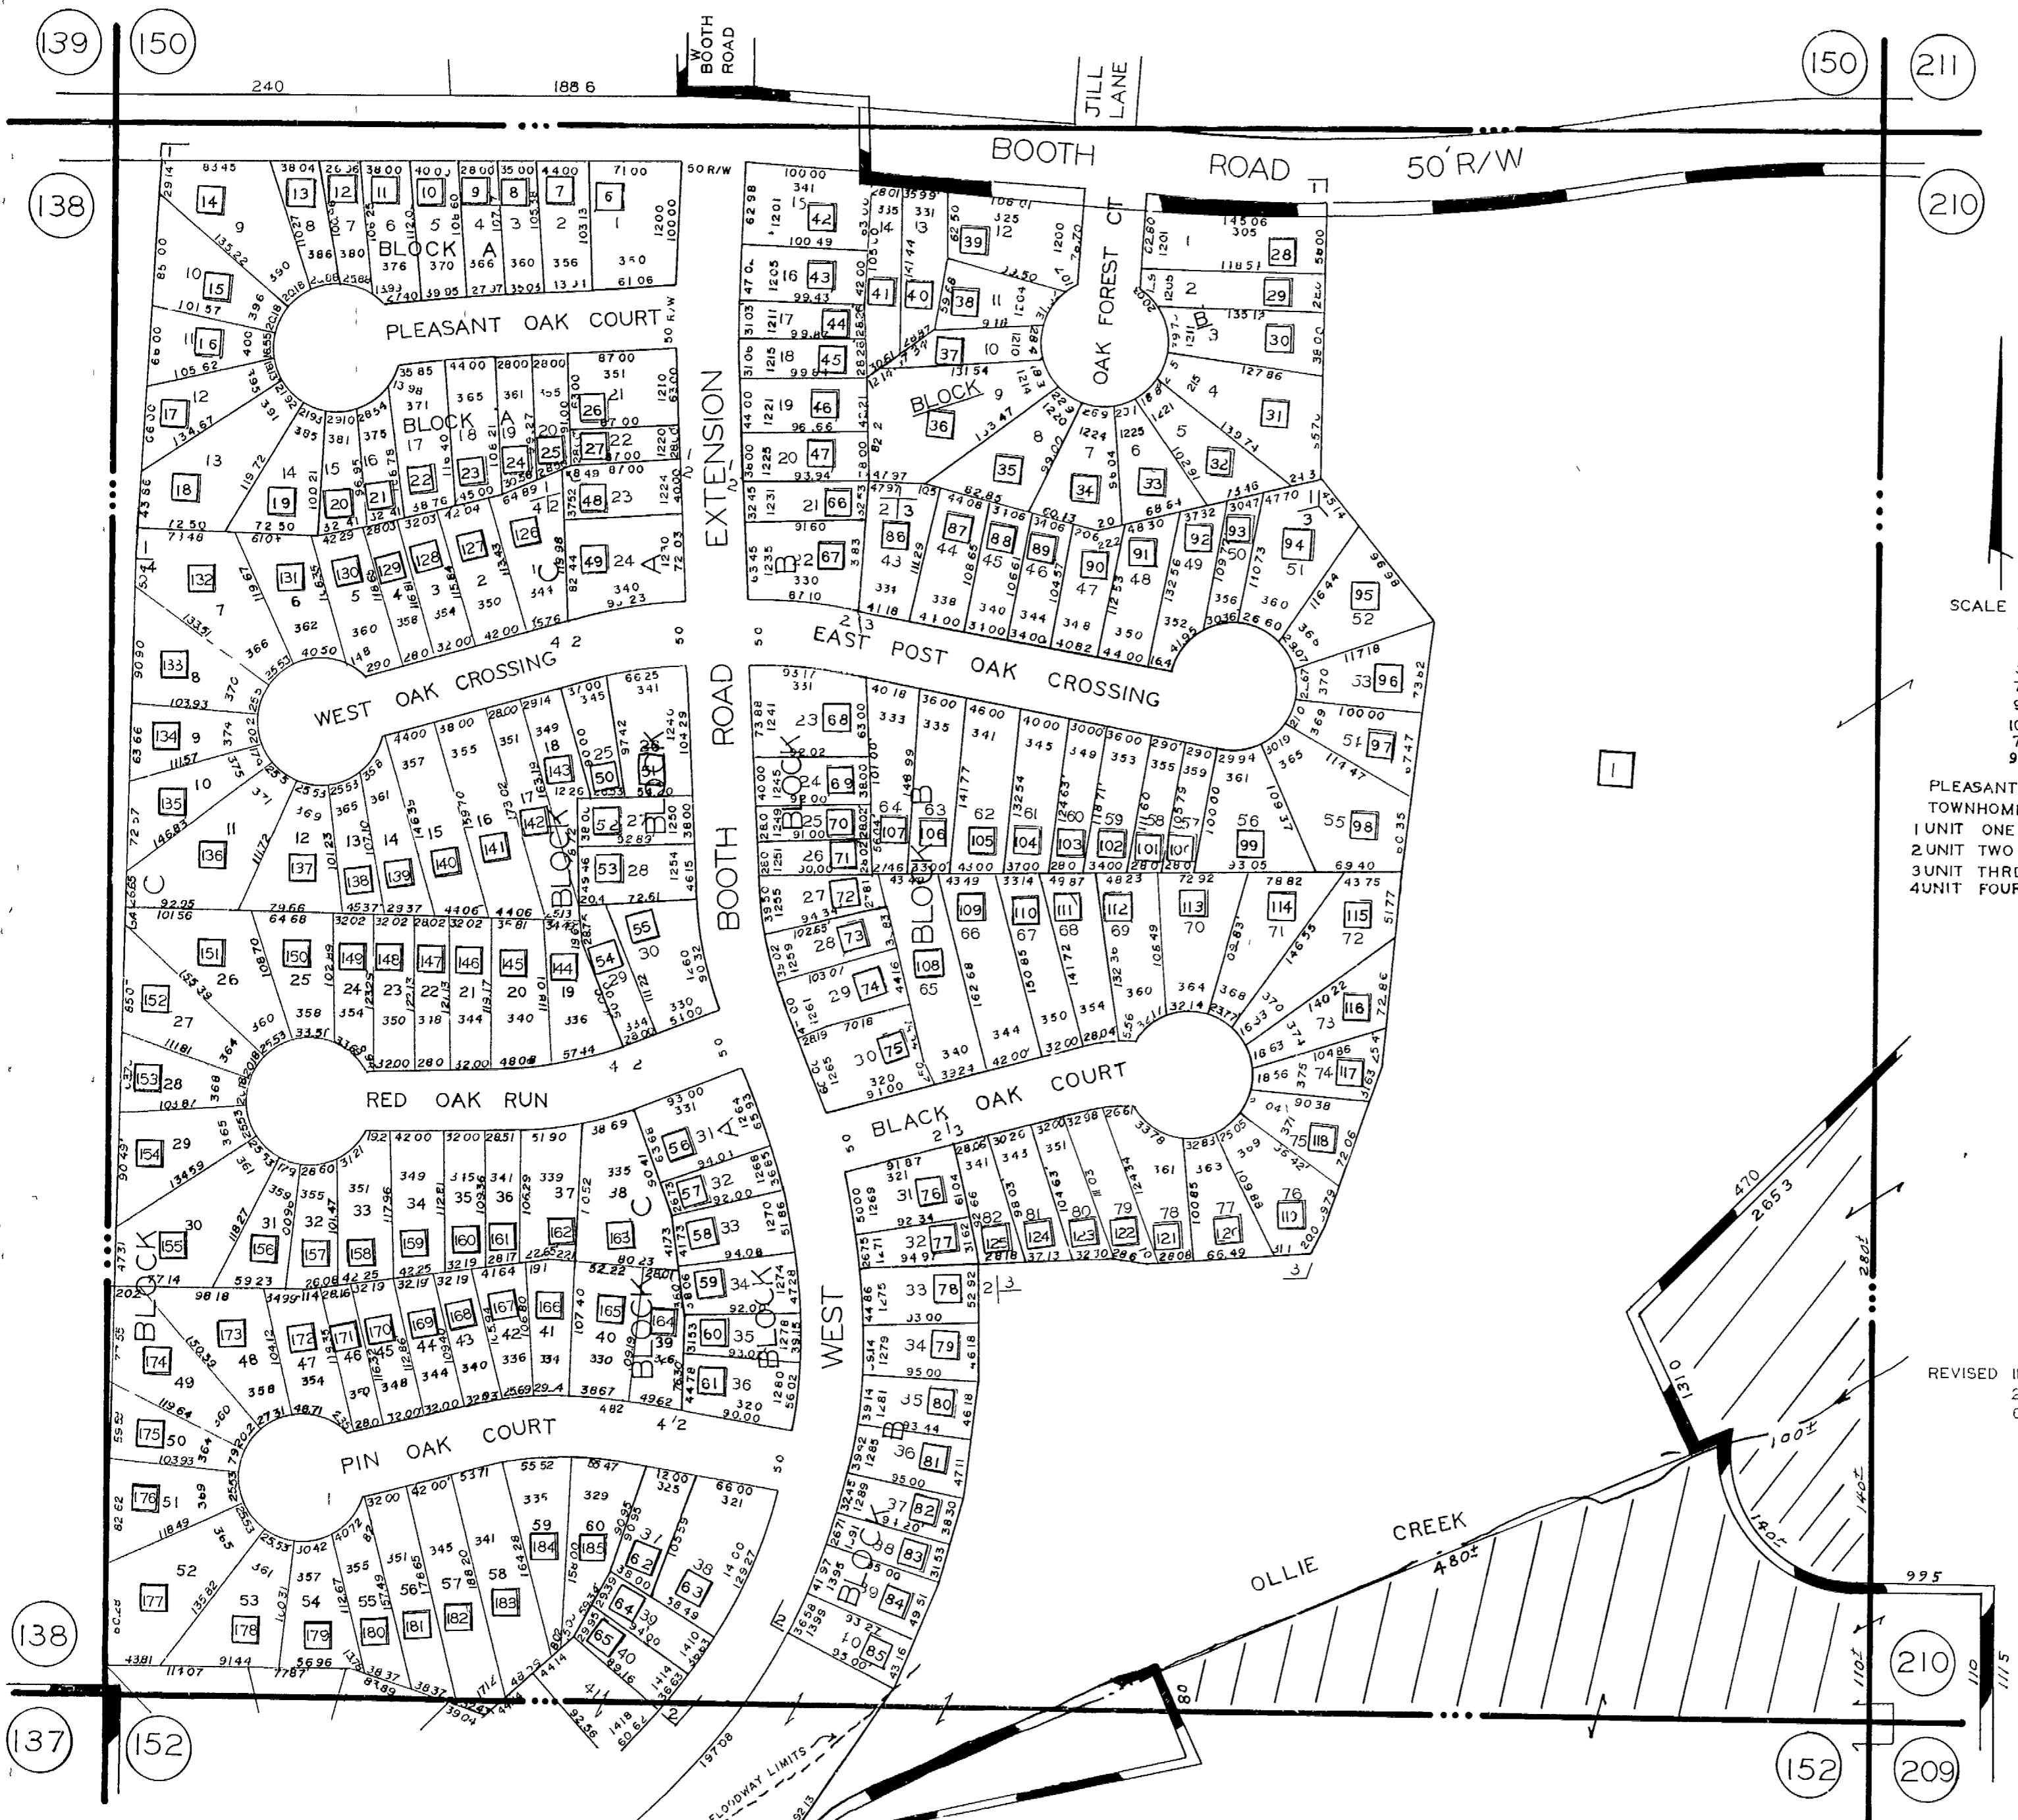

L.L. 151-17TH. DIST.

SCALE 1" = 100'
 8 28 81
 1 5-82
 5 25 83
 7 18 83
 9 2 83
 10 26 83
 7 5 84
 9 24 85

PLEASANT OAKS
 TOWNHOMES
 1 UNIT ONE
 2 UNIT TWO
 3 UNIT THREE
 4 UNIT FOUR

REVISED 11 14 86
 2 6 87
 C 22 87