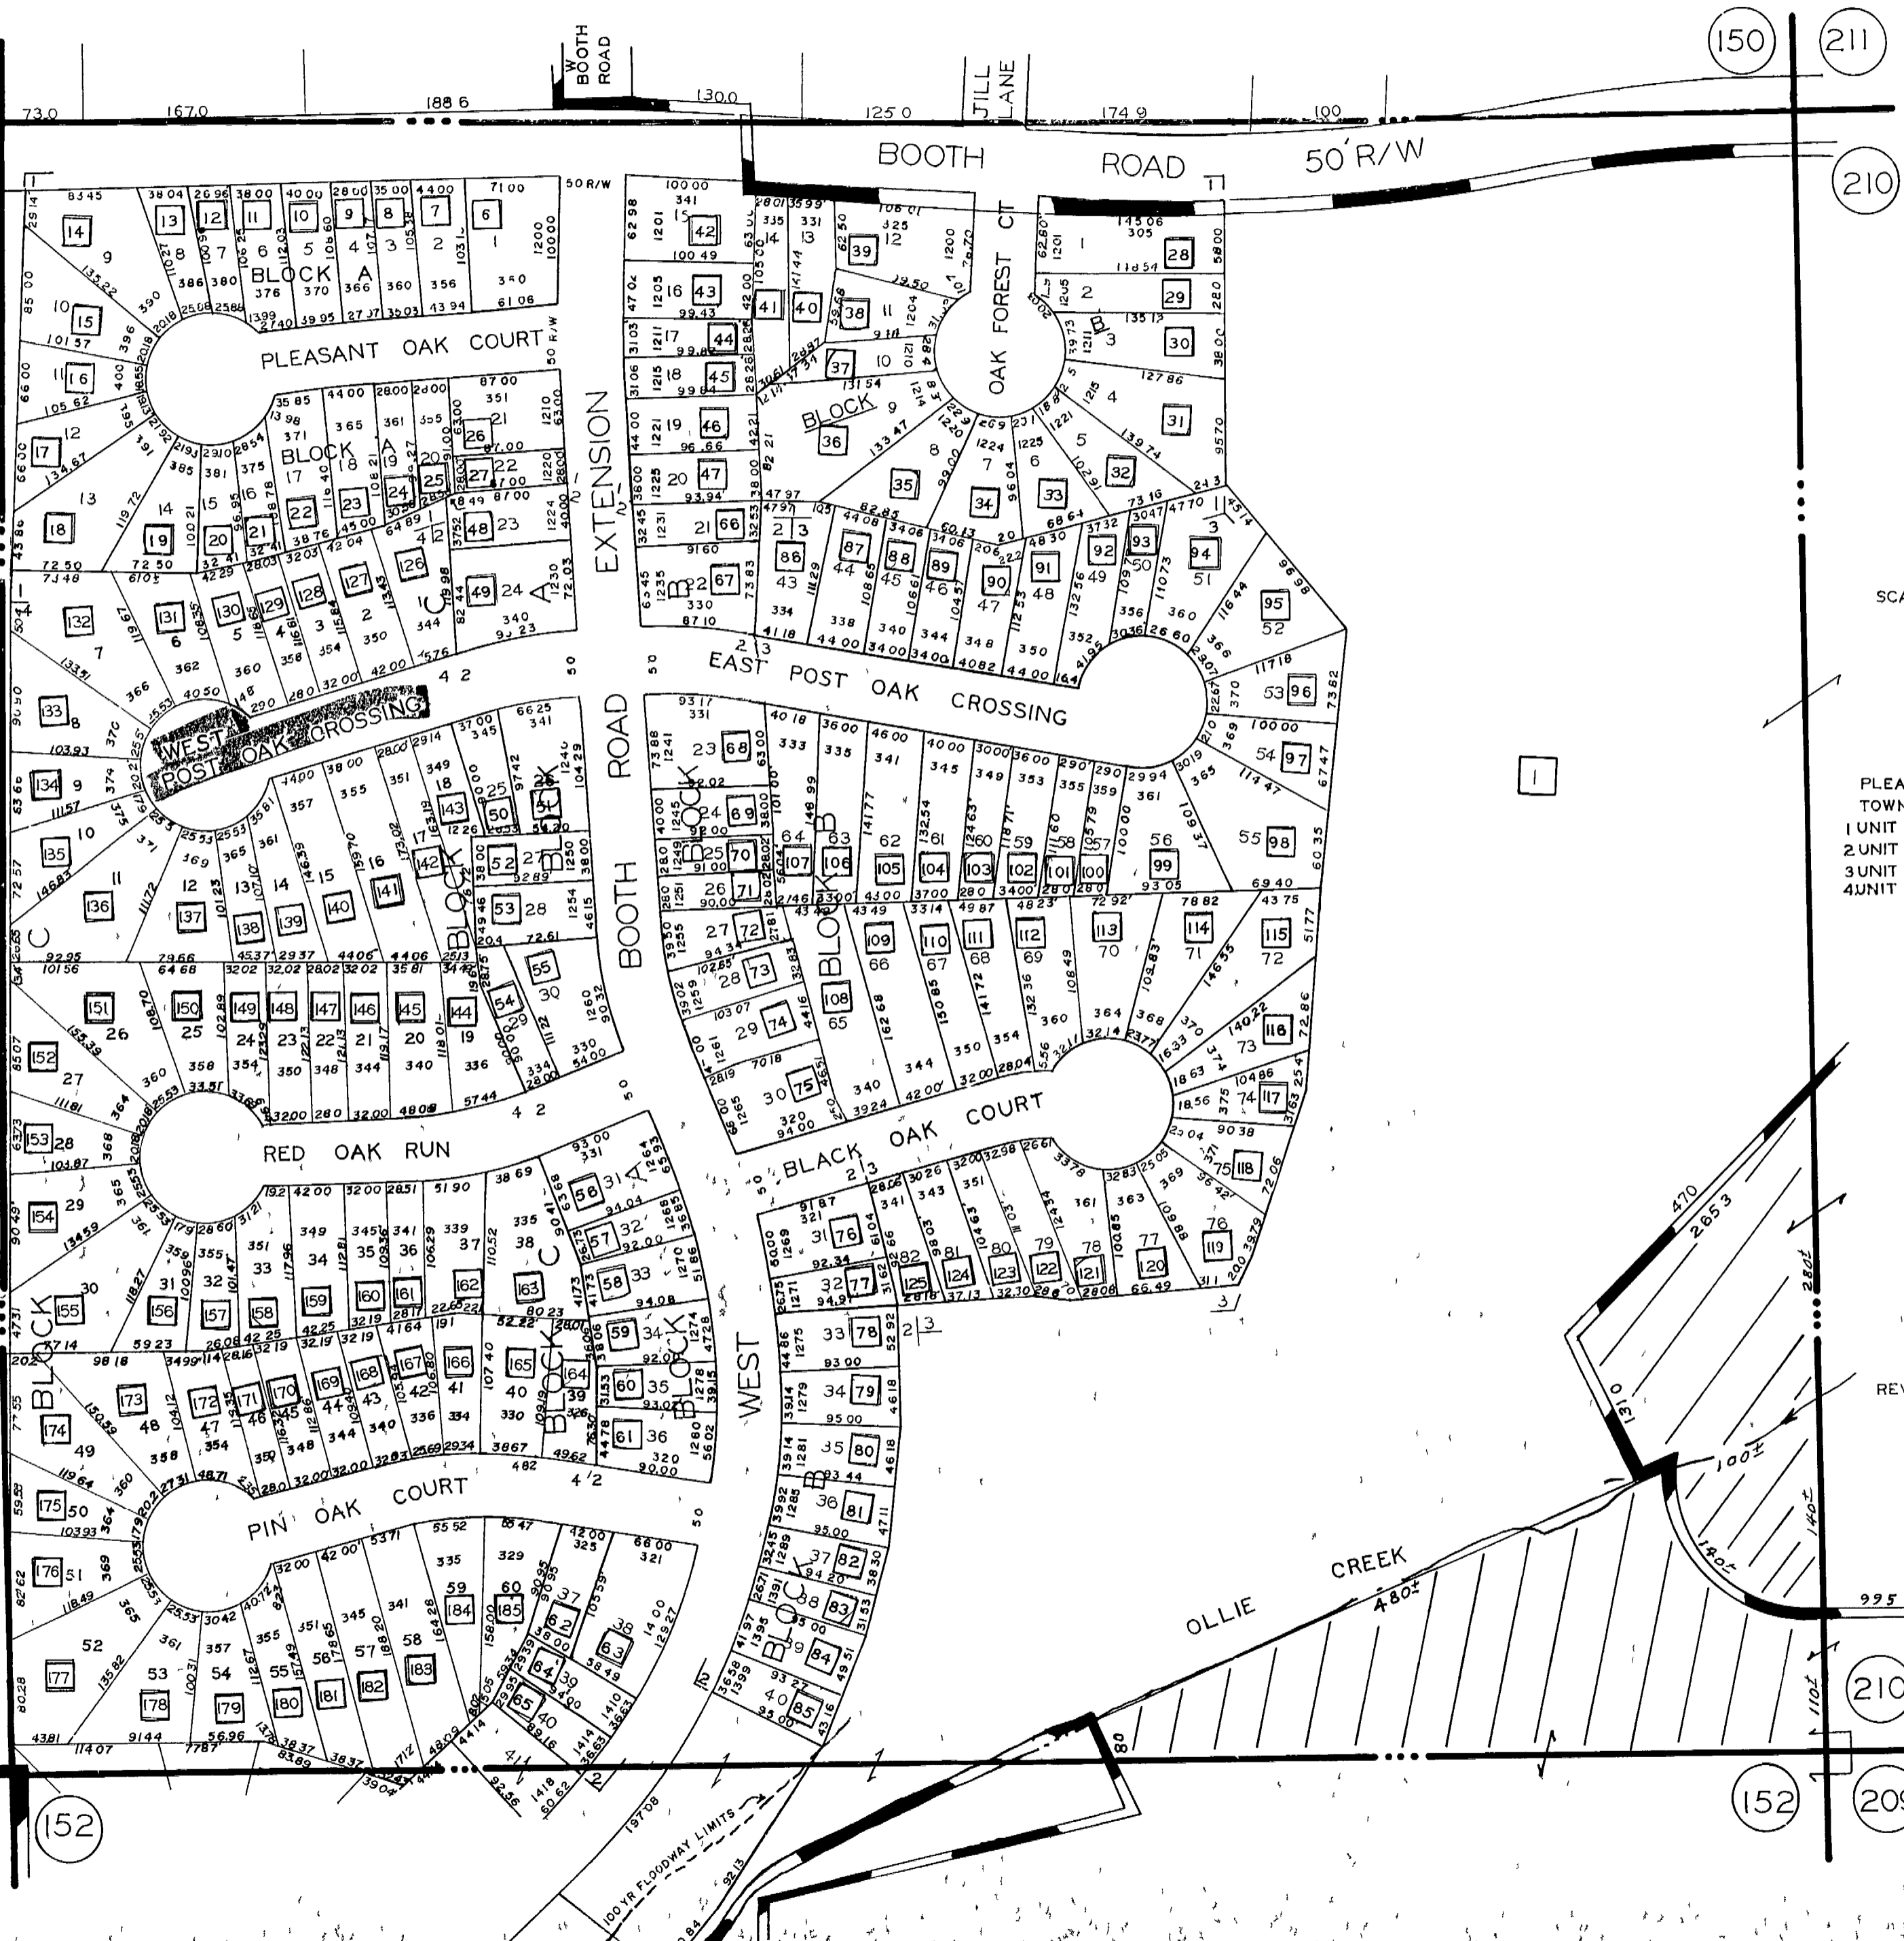

# L.L. 151-17TH.DIST.

139

138

138

137

150

211

210

210

209

- SCALE 1"=100'
- 8 28 81
  - 1 5 82
  - 5 25 83
  - 7 18 83
  - 9 2 83
  - 10 26 83
  - 7 5 84
  - 9 24 85

PLEASANT OAKS  
TOWNHOMES  
1 UNIT ONE  
2 UNIT TWO  
3 UNIT THREE  
4 UNIT FOUR

REVISED 11-14-86  
2-6 87  
6 22 87  
1 14 89