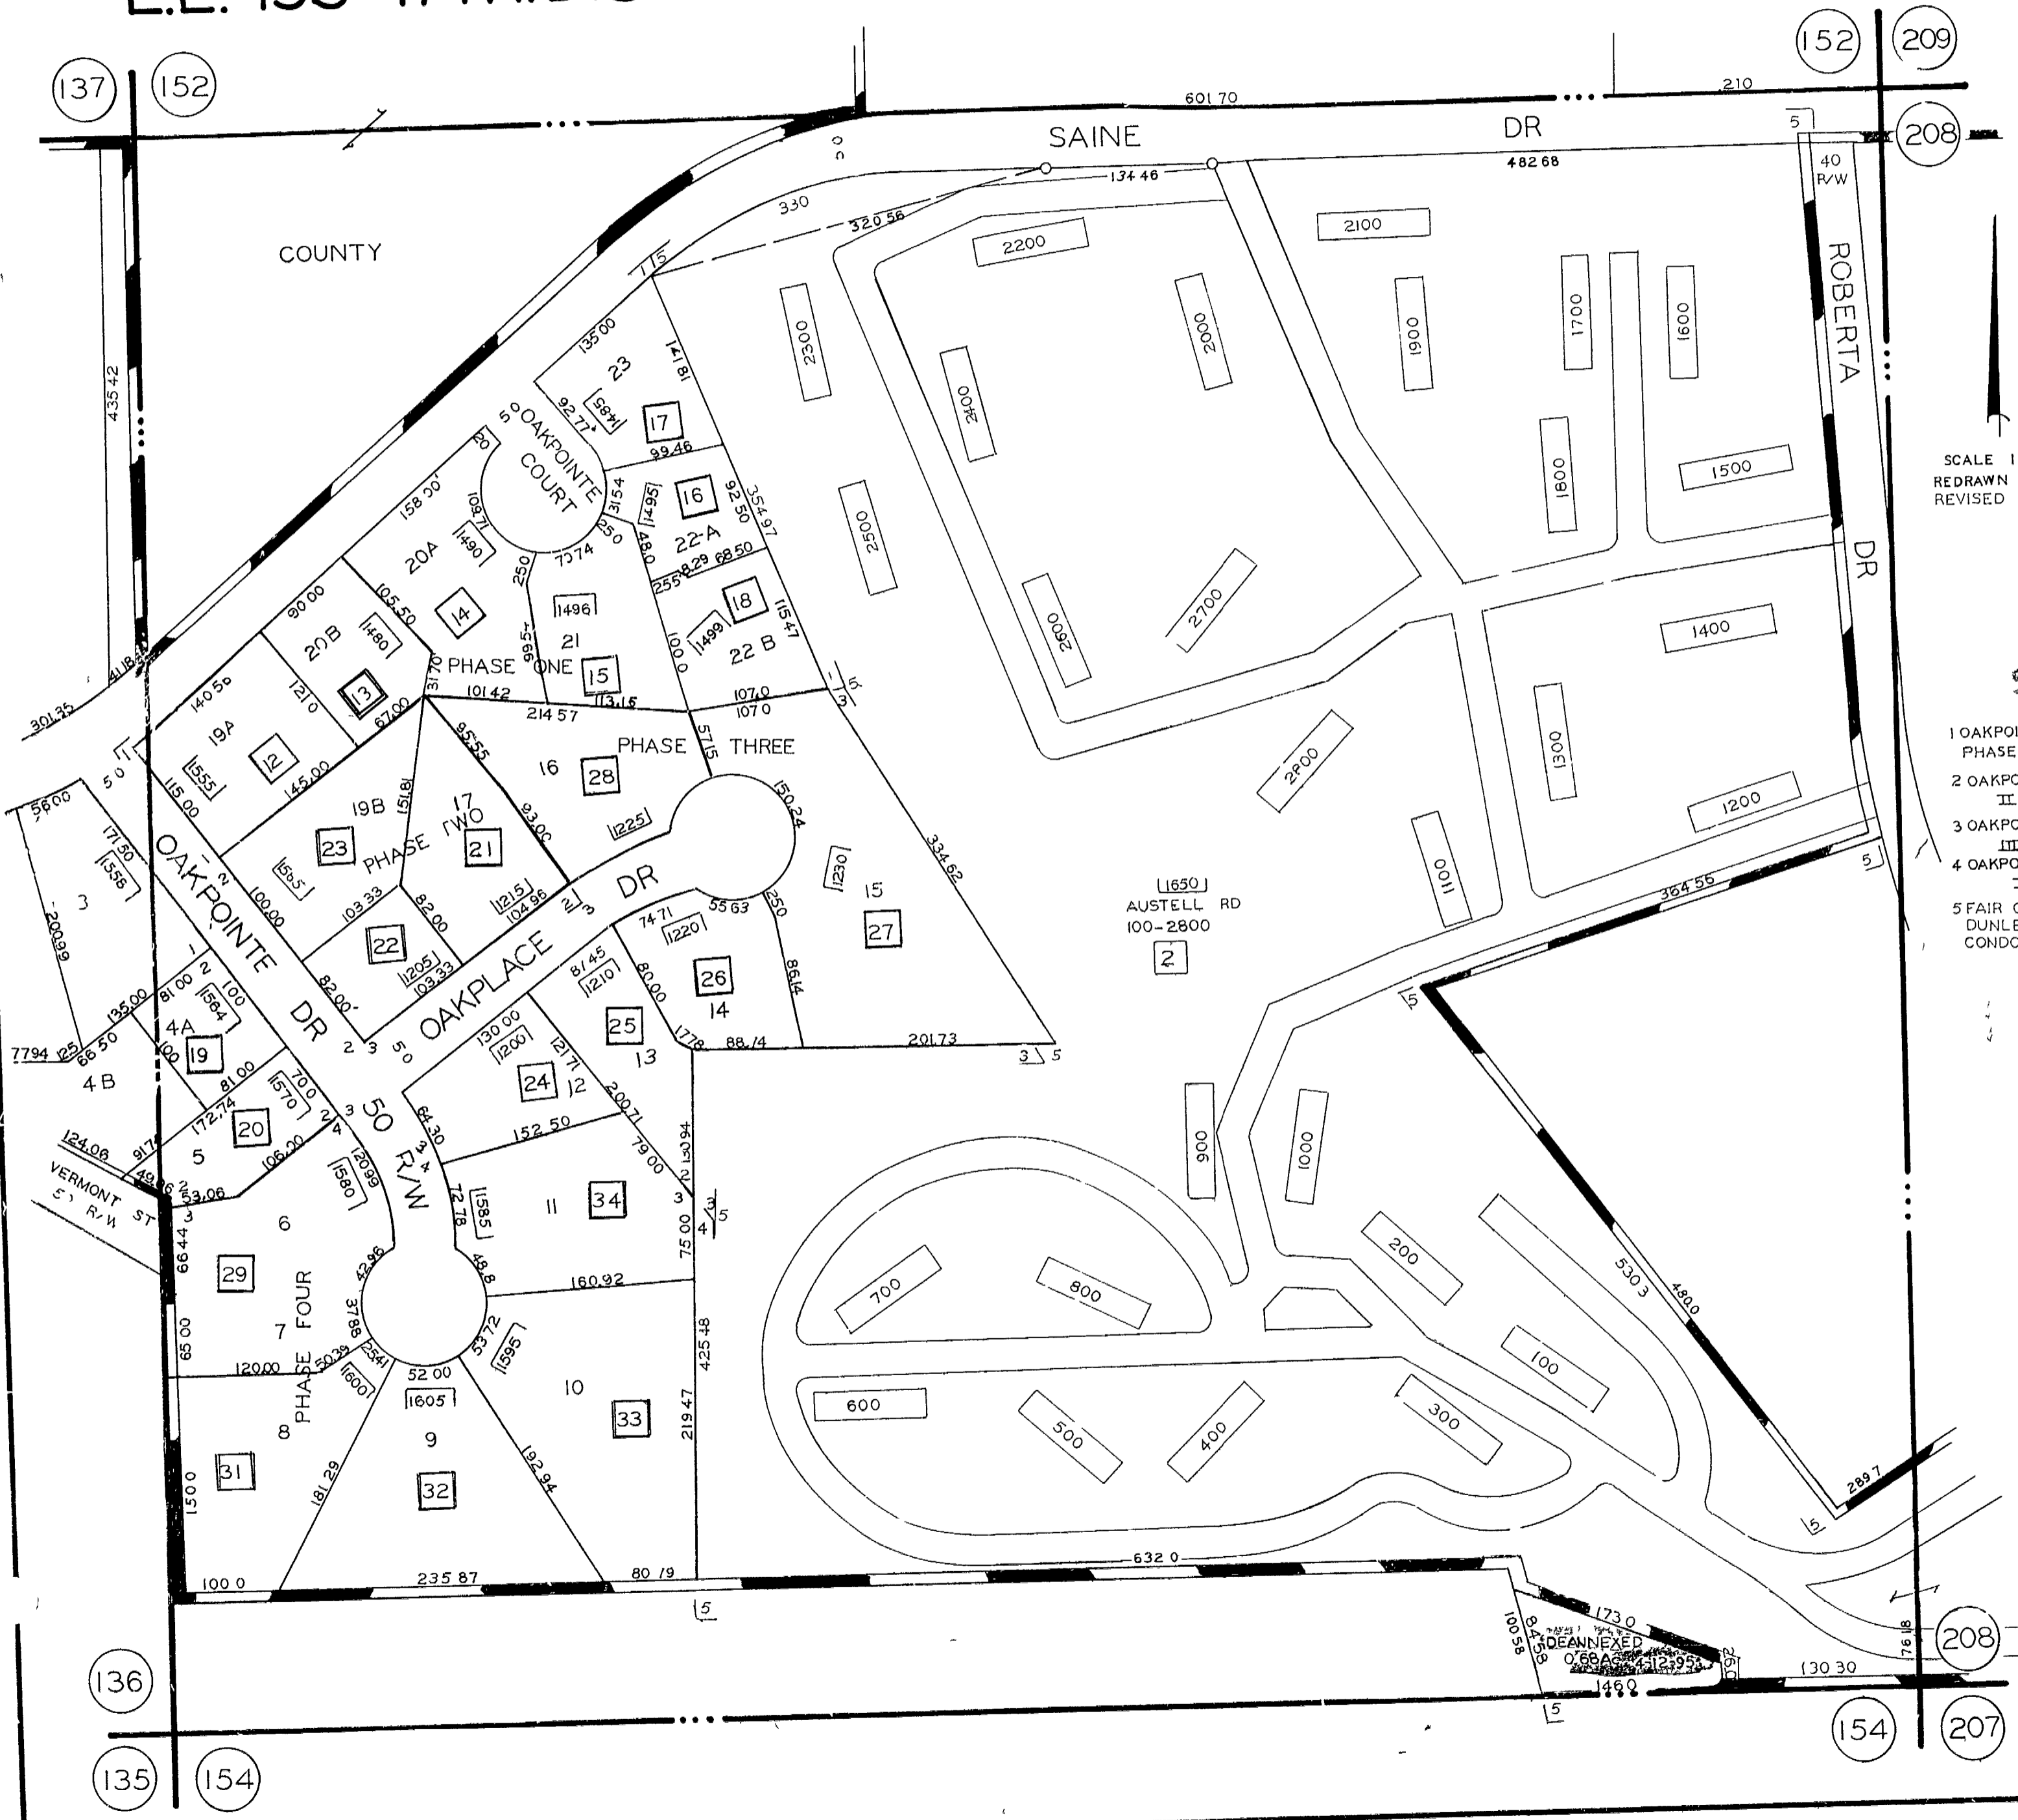

L.L. 153 - 17TH. DIST.

SCALE 1" = 100'
 REDRAWN 11-29-79
 REVISED 7-14-81
 11-30-83
 9-14-84
 3-27-85
 4-30-90
 6-24-93
 7-20-93
 6-9-94
 12-27-94
 12-12-95

- 1 OAKPOINTE PHASE ONE
- 2 OAKPOINTE PHASE II
- 3 OAKPOINTE PHASE III
- 4 OAKPOINTE PHASE IV
- 5 FAIR OAKS AT DUNLEITH CONDOMINIUMS

DEANNEXED
 OAK PLACE
 12-29-95