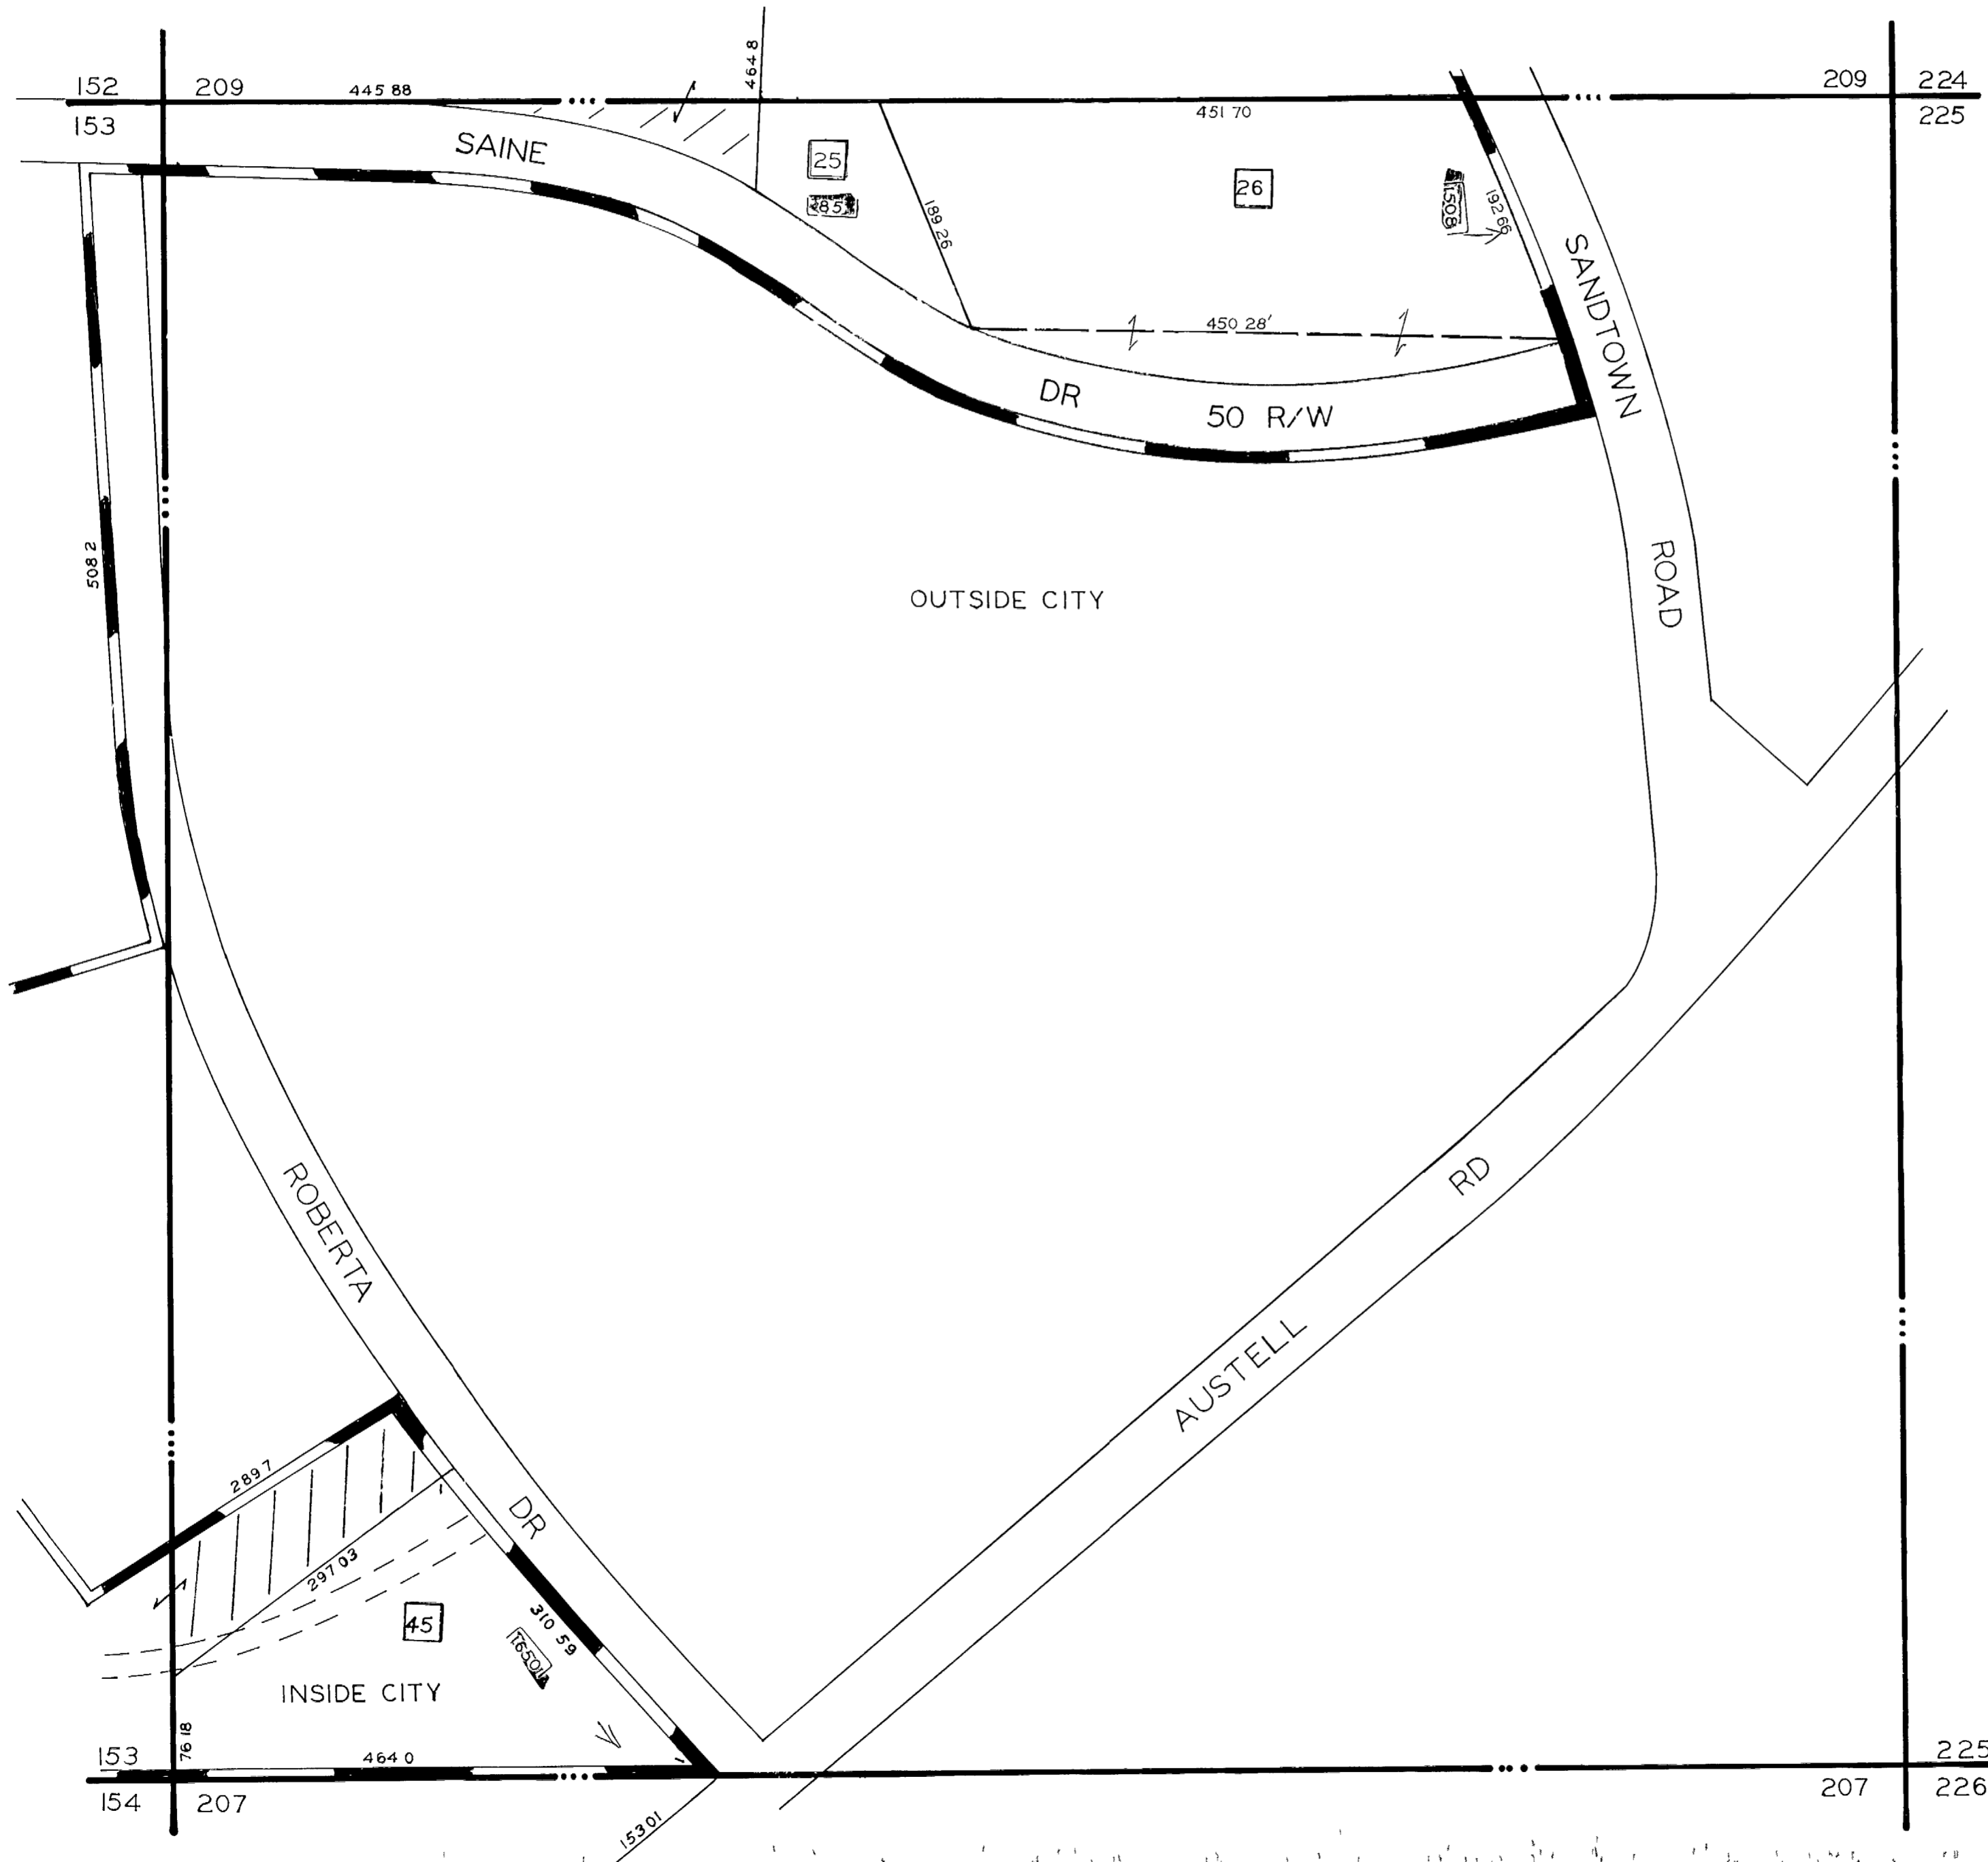

L.L. 208 - 17TH. DIST.

SCALE 1" = 100'
REVISED 7-20-82
7-10-85
6-10-88
8-7-90