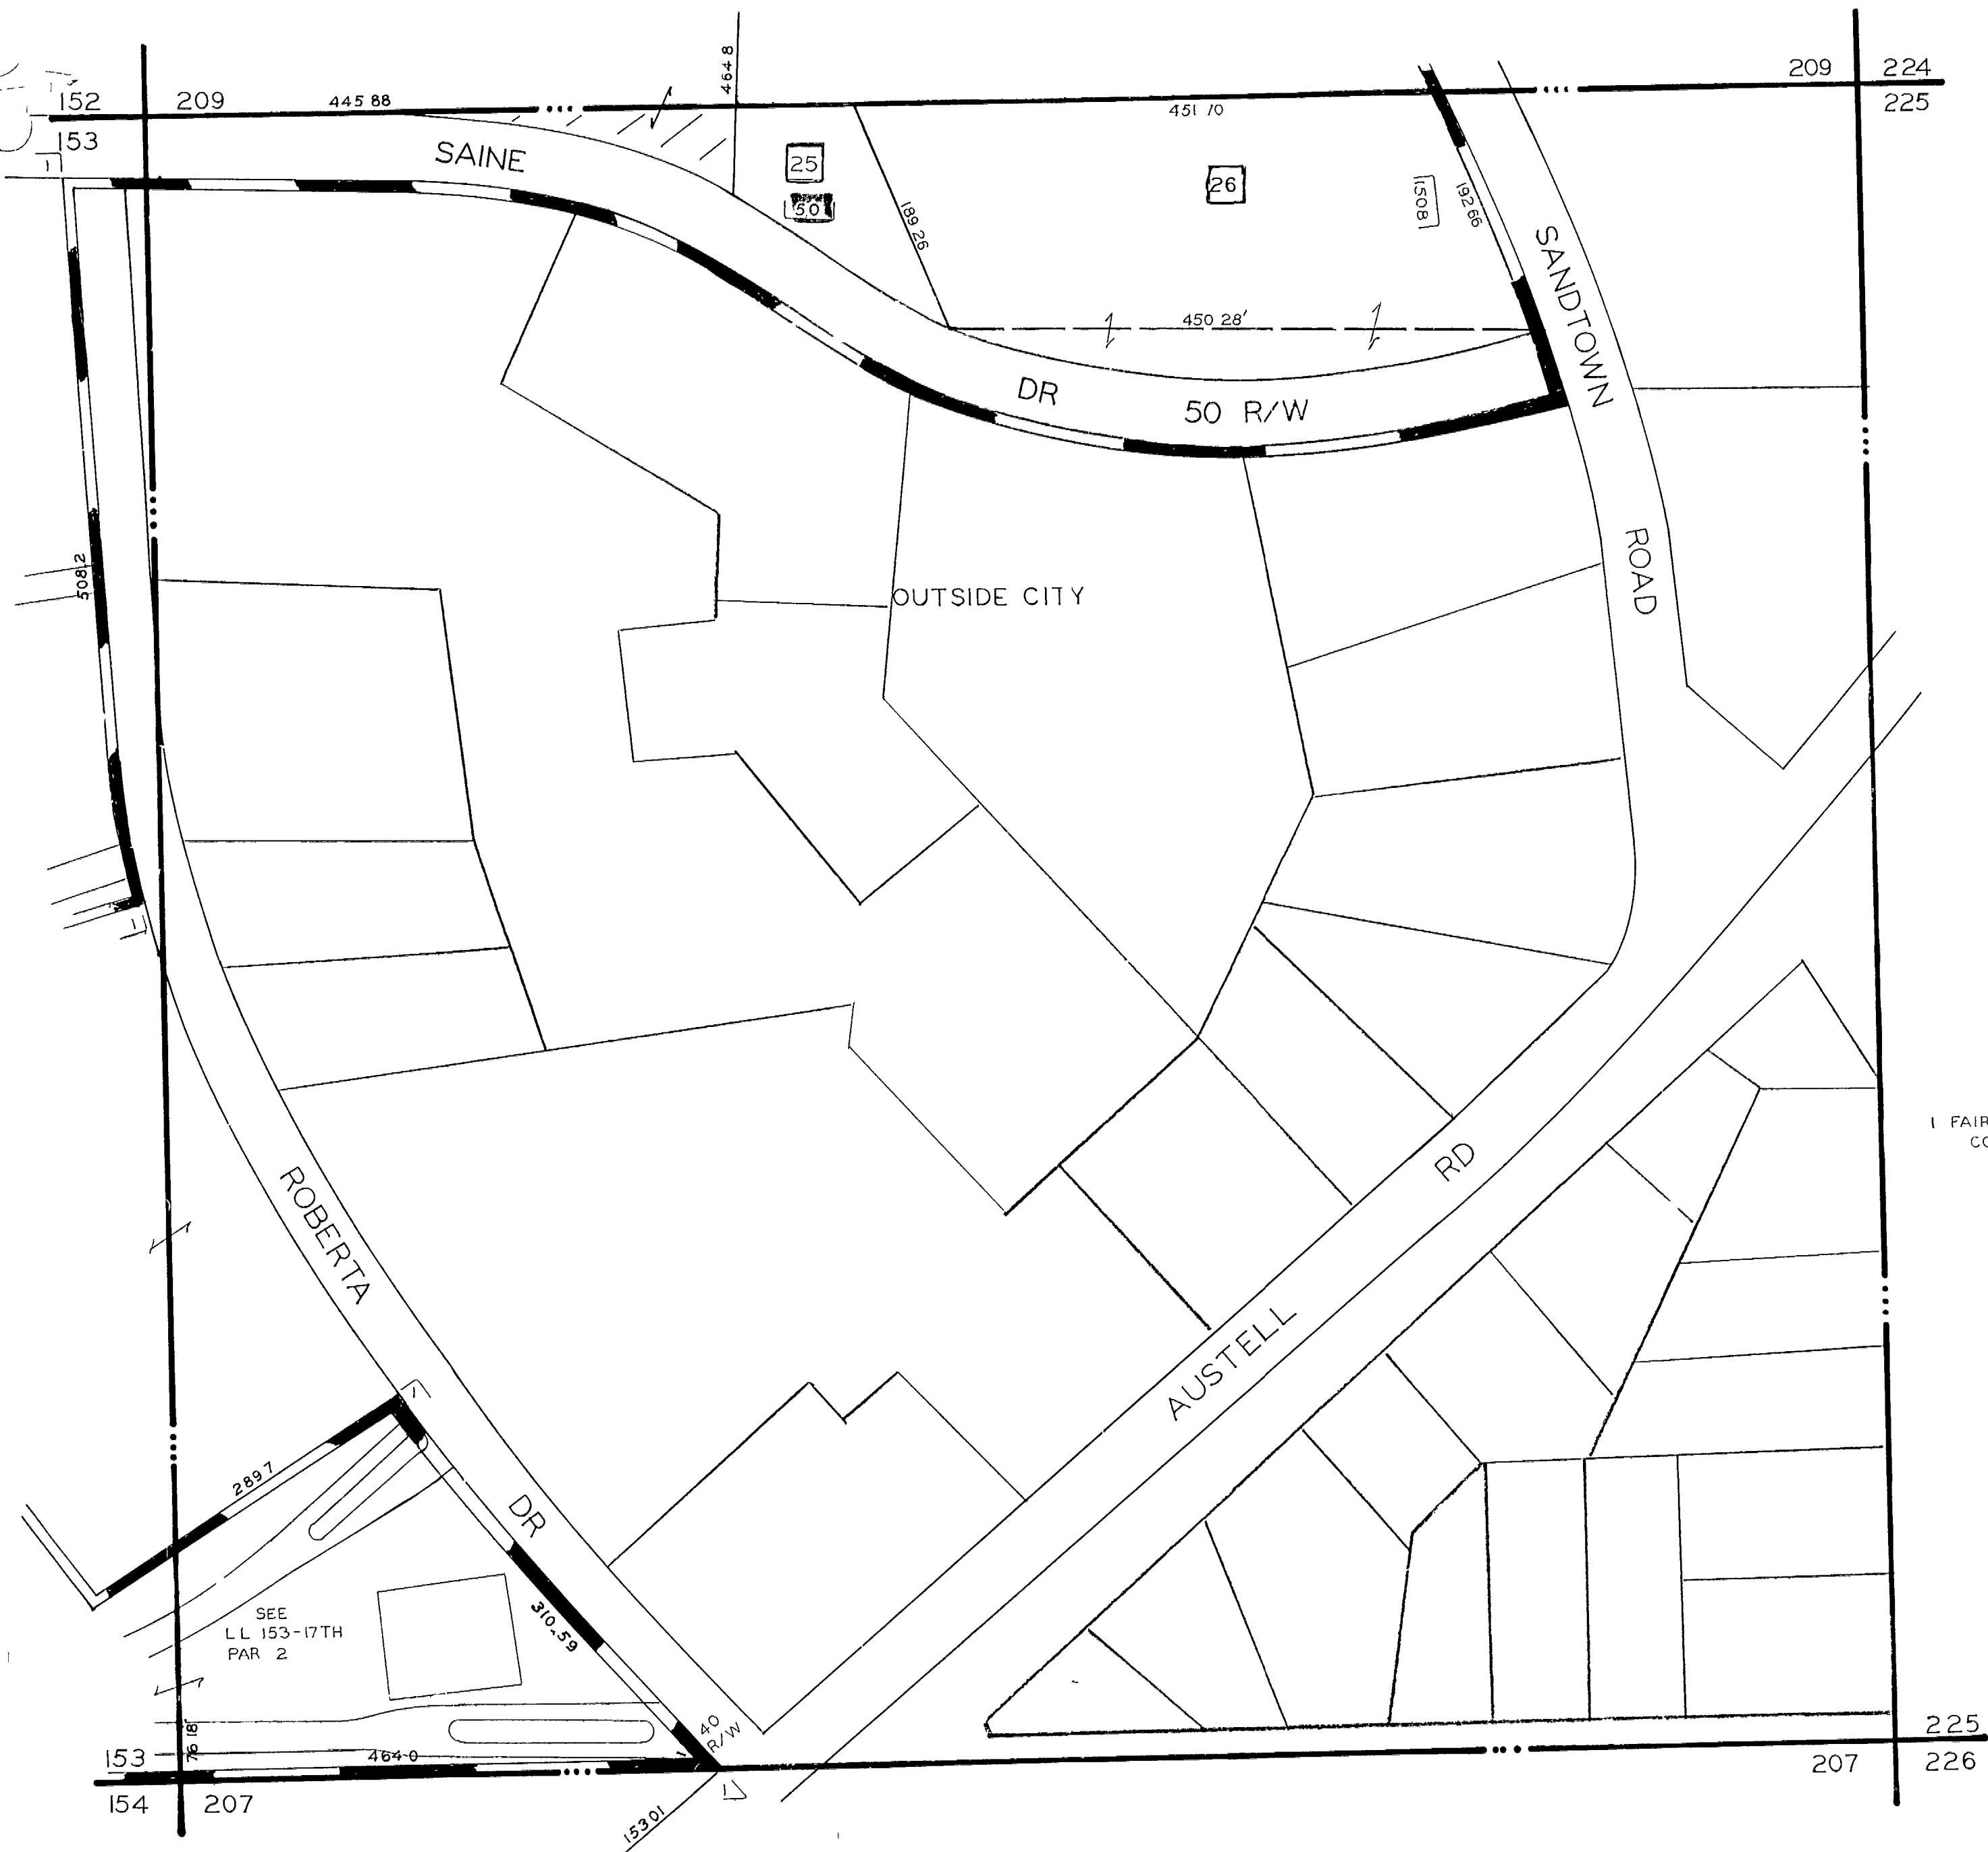

L.L. 208 - 17TH. DIST.

SCALE 1"=100'
 REVISED 7-20-82
 7-10-85
 6-10-88
 8-7-90
 6-24-93
 11-30-94

1 FAIR OAKS AT DUNLEITH CONDOMINIUMS