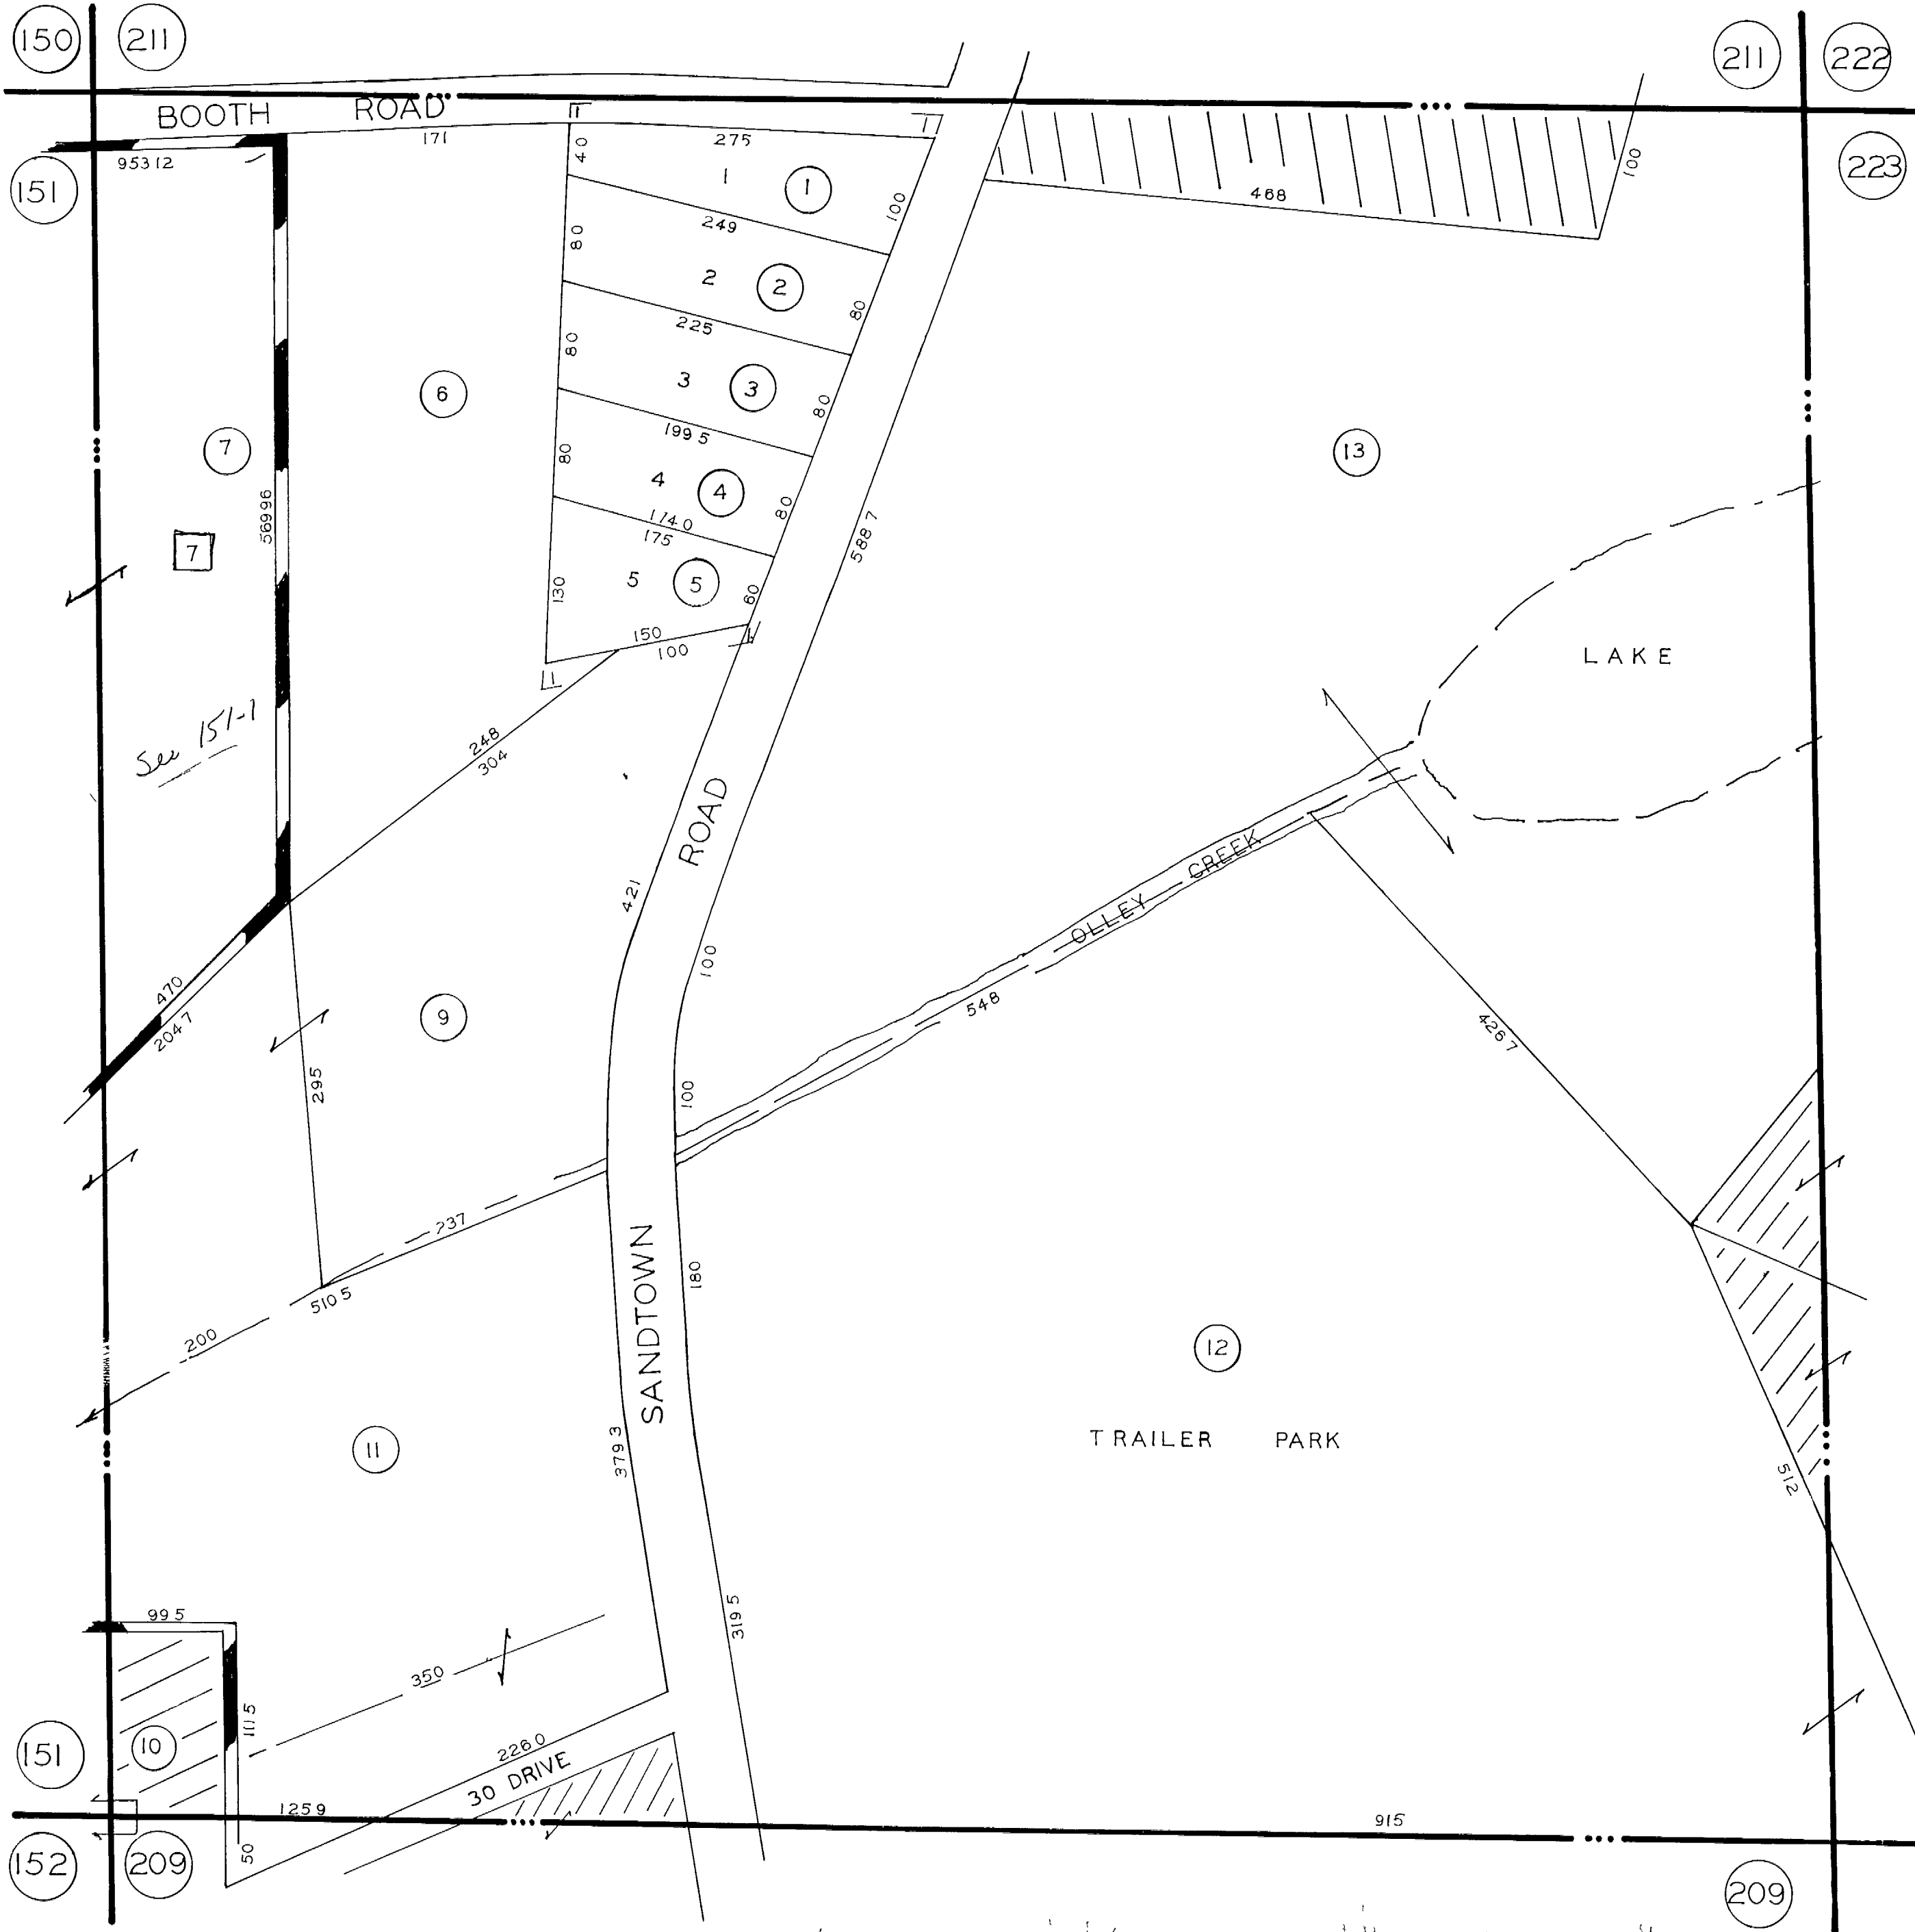

L.L. 210 - 17TH. DIST.

SCALE 1"=100'
8 31 81
7 5 84

I O C HUBERT S/D