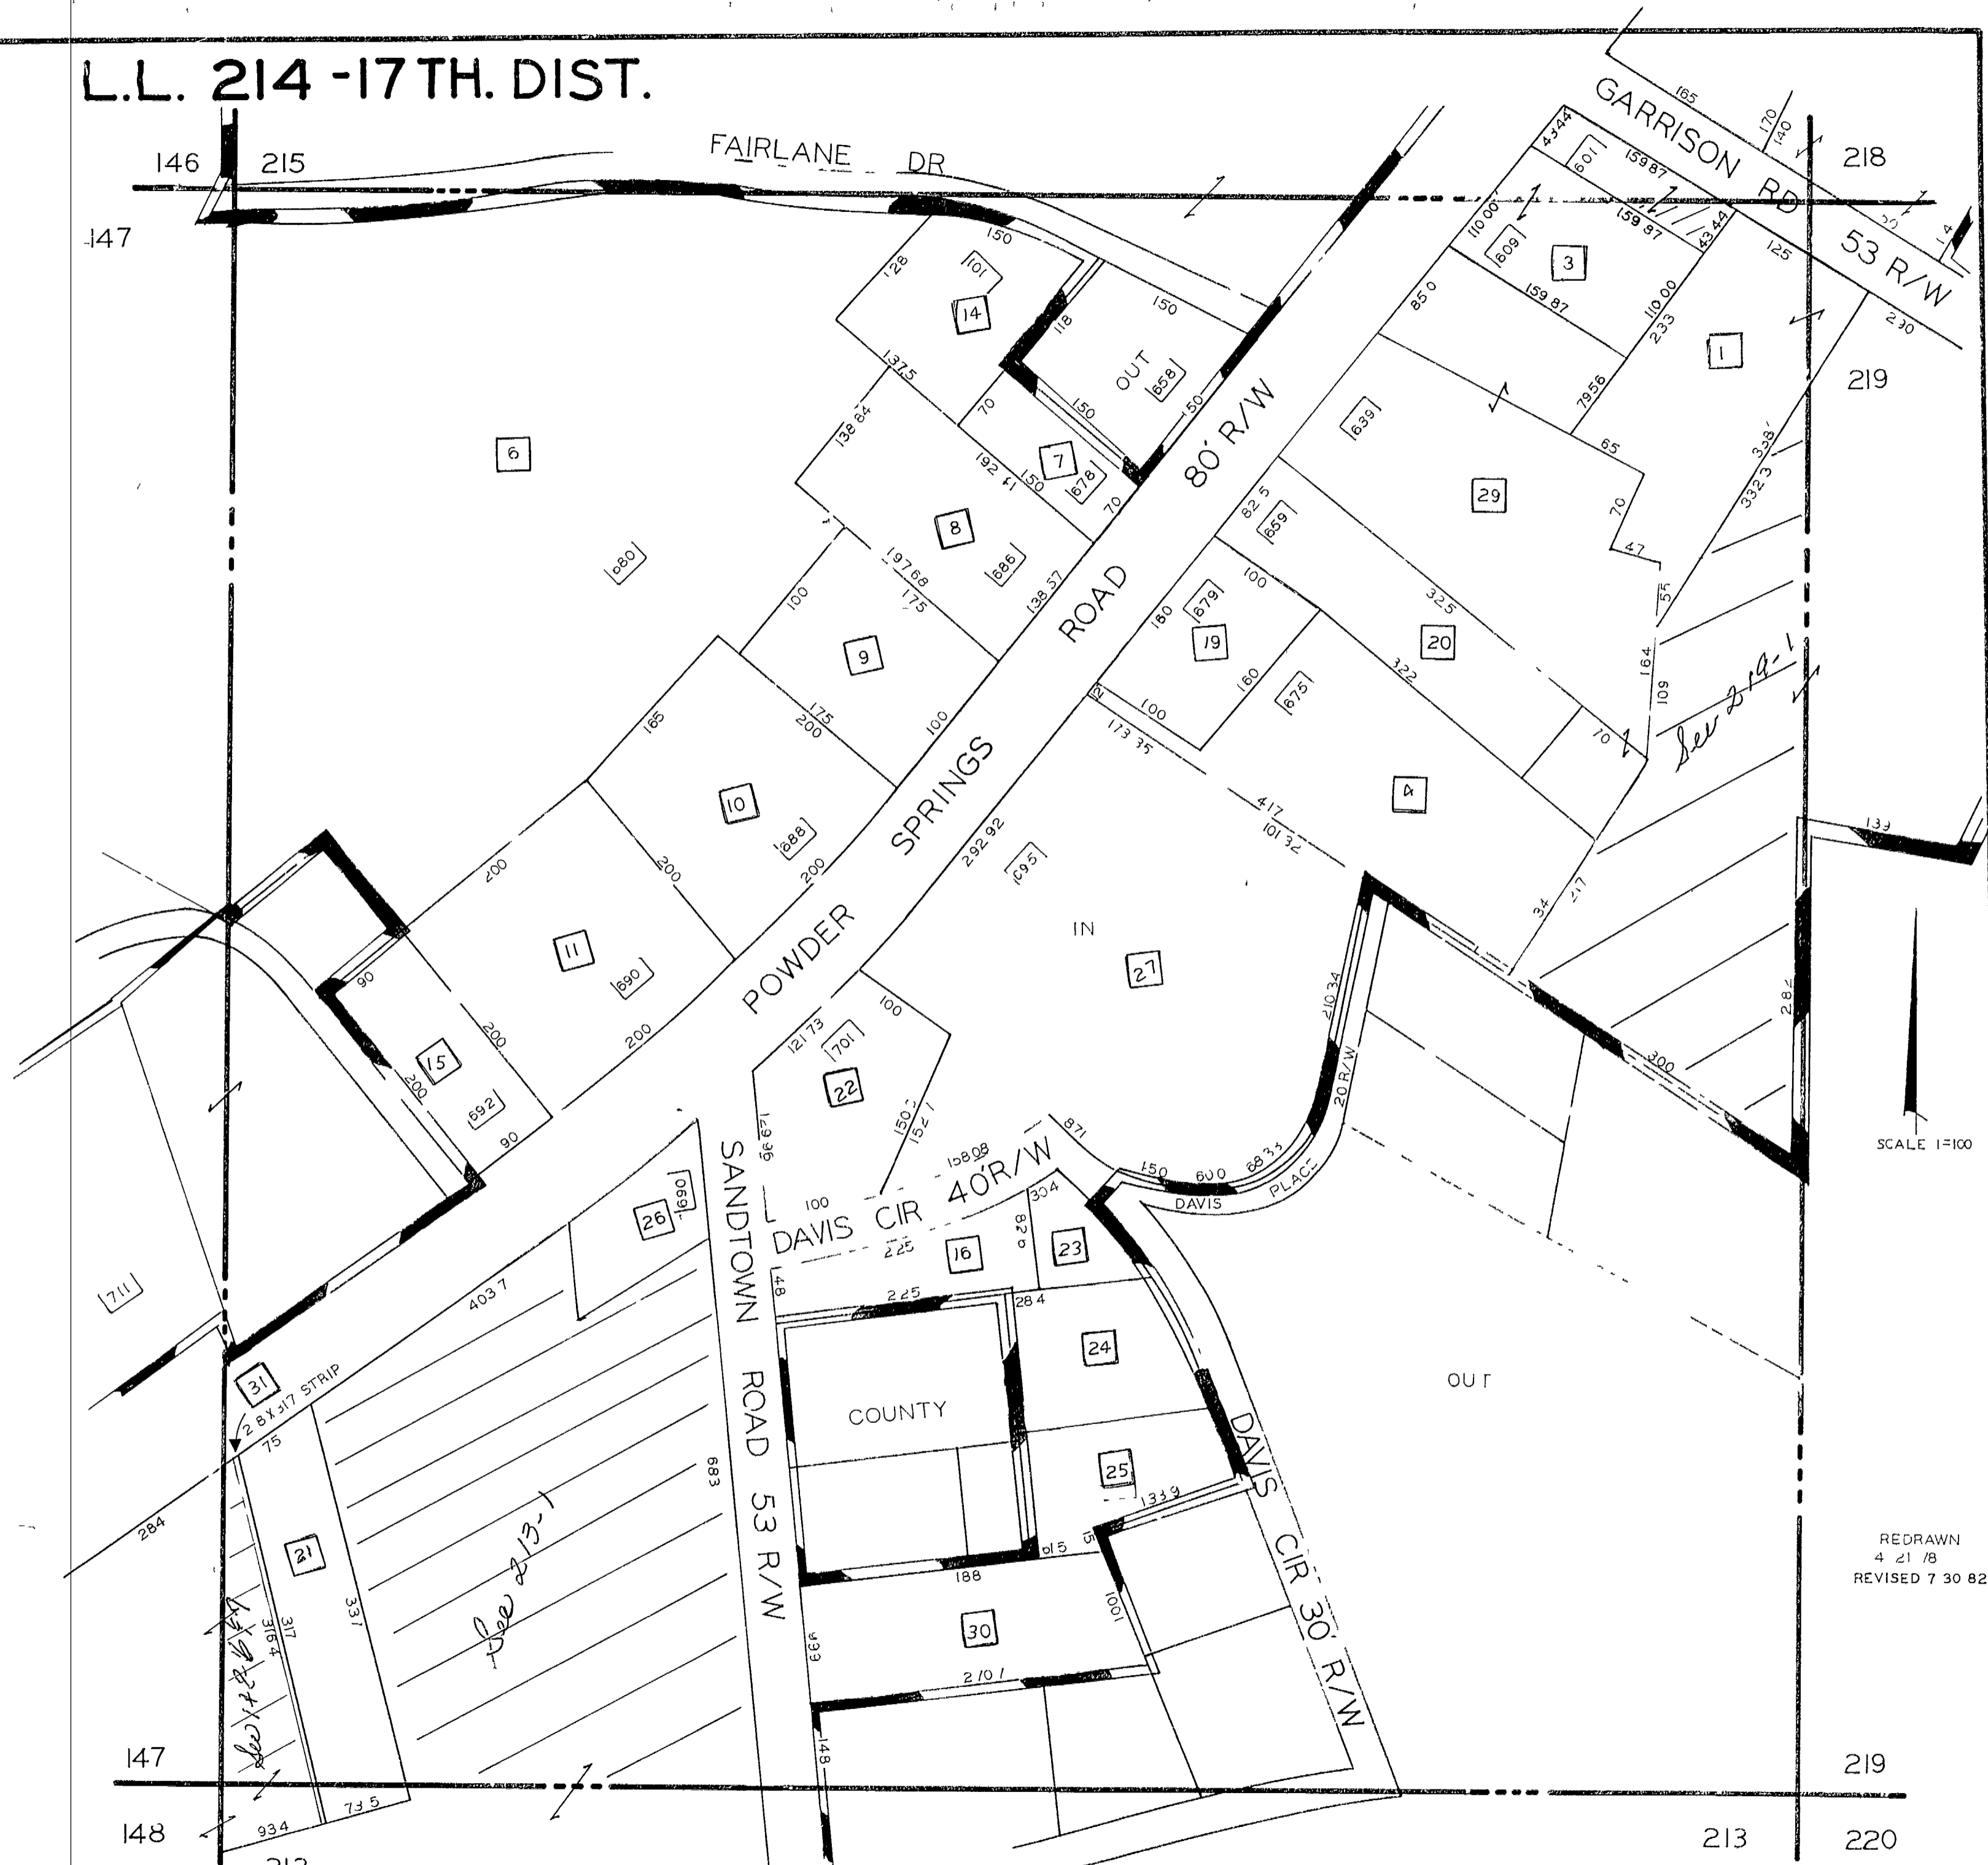

# L.L. 214 -17TH. DIST.

SCALE 1"=100'

REDRAWN  
4 21 82  
REVISED 7 30 82

*See 213-1*

*See 214-1*

*See 214-1*