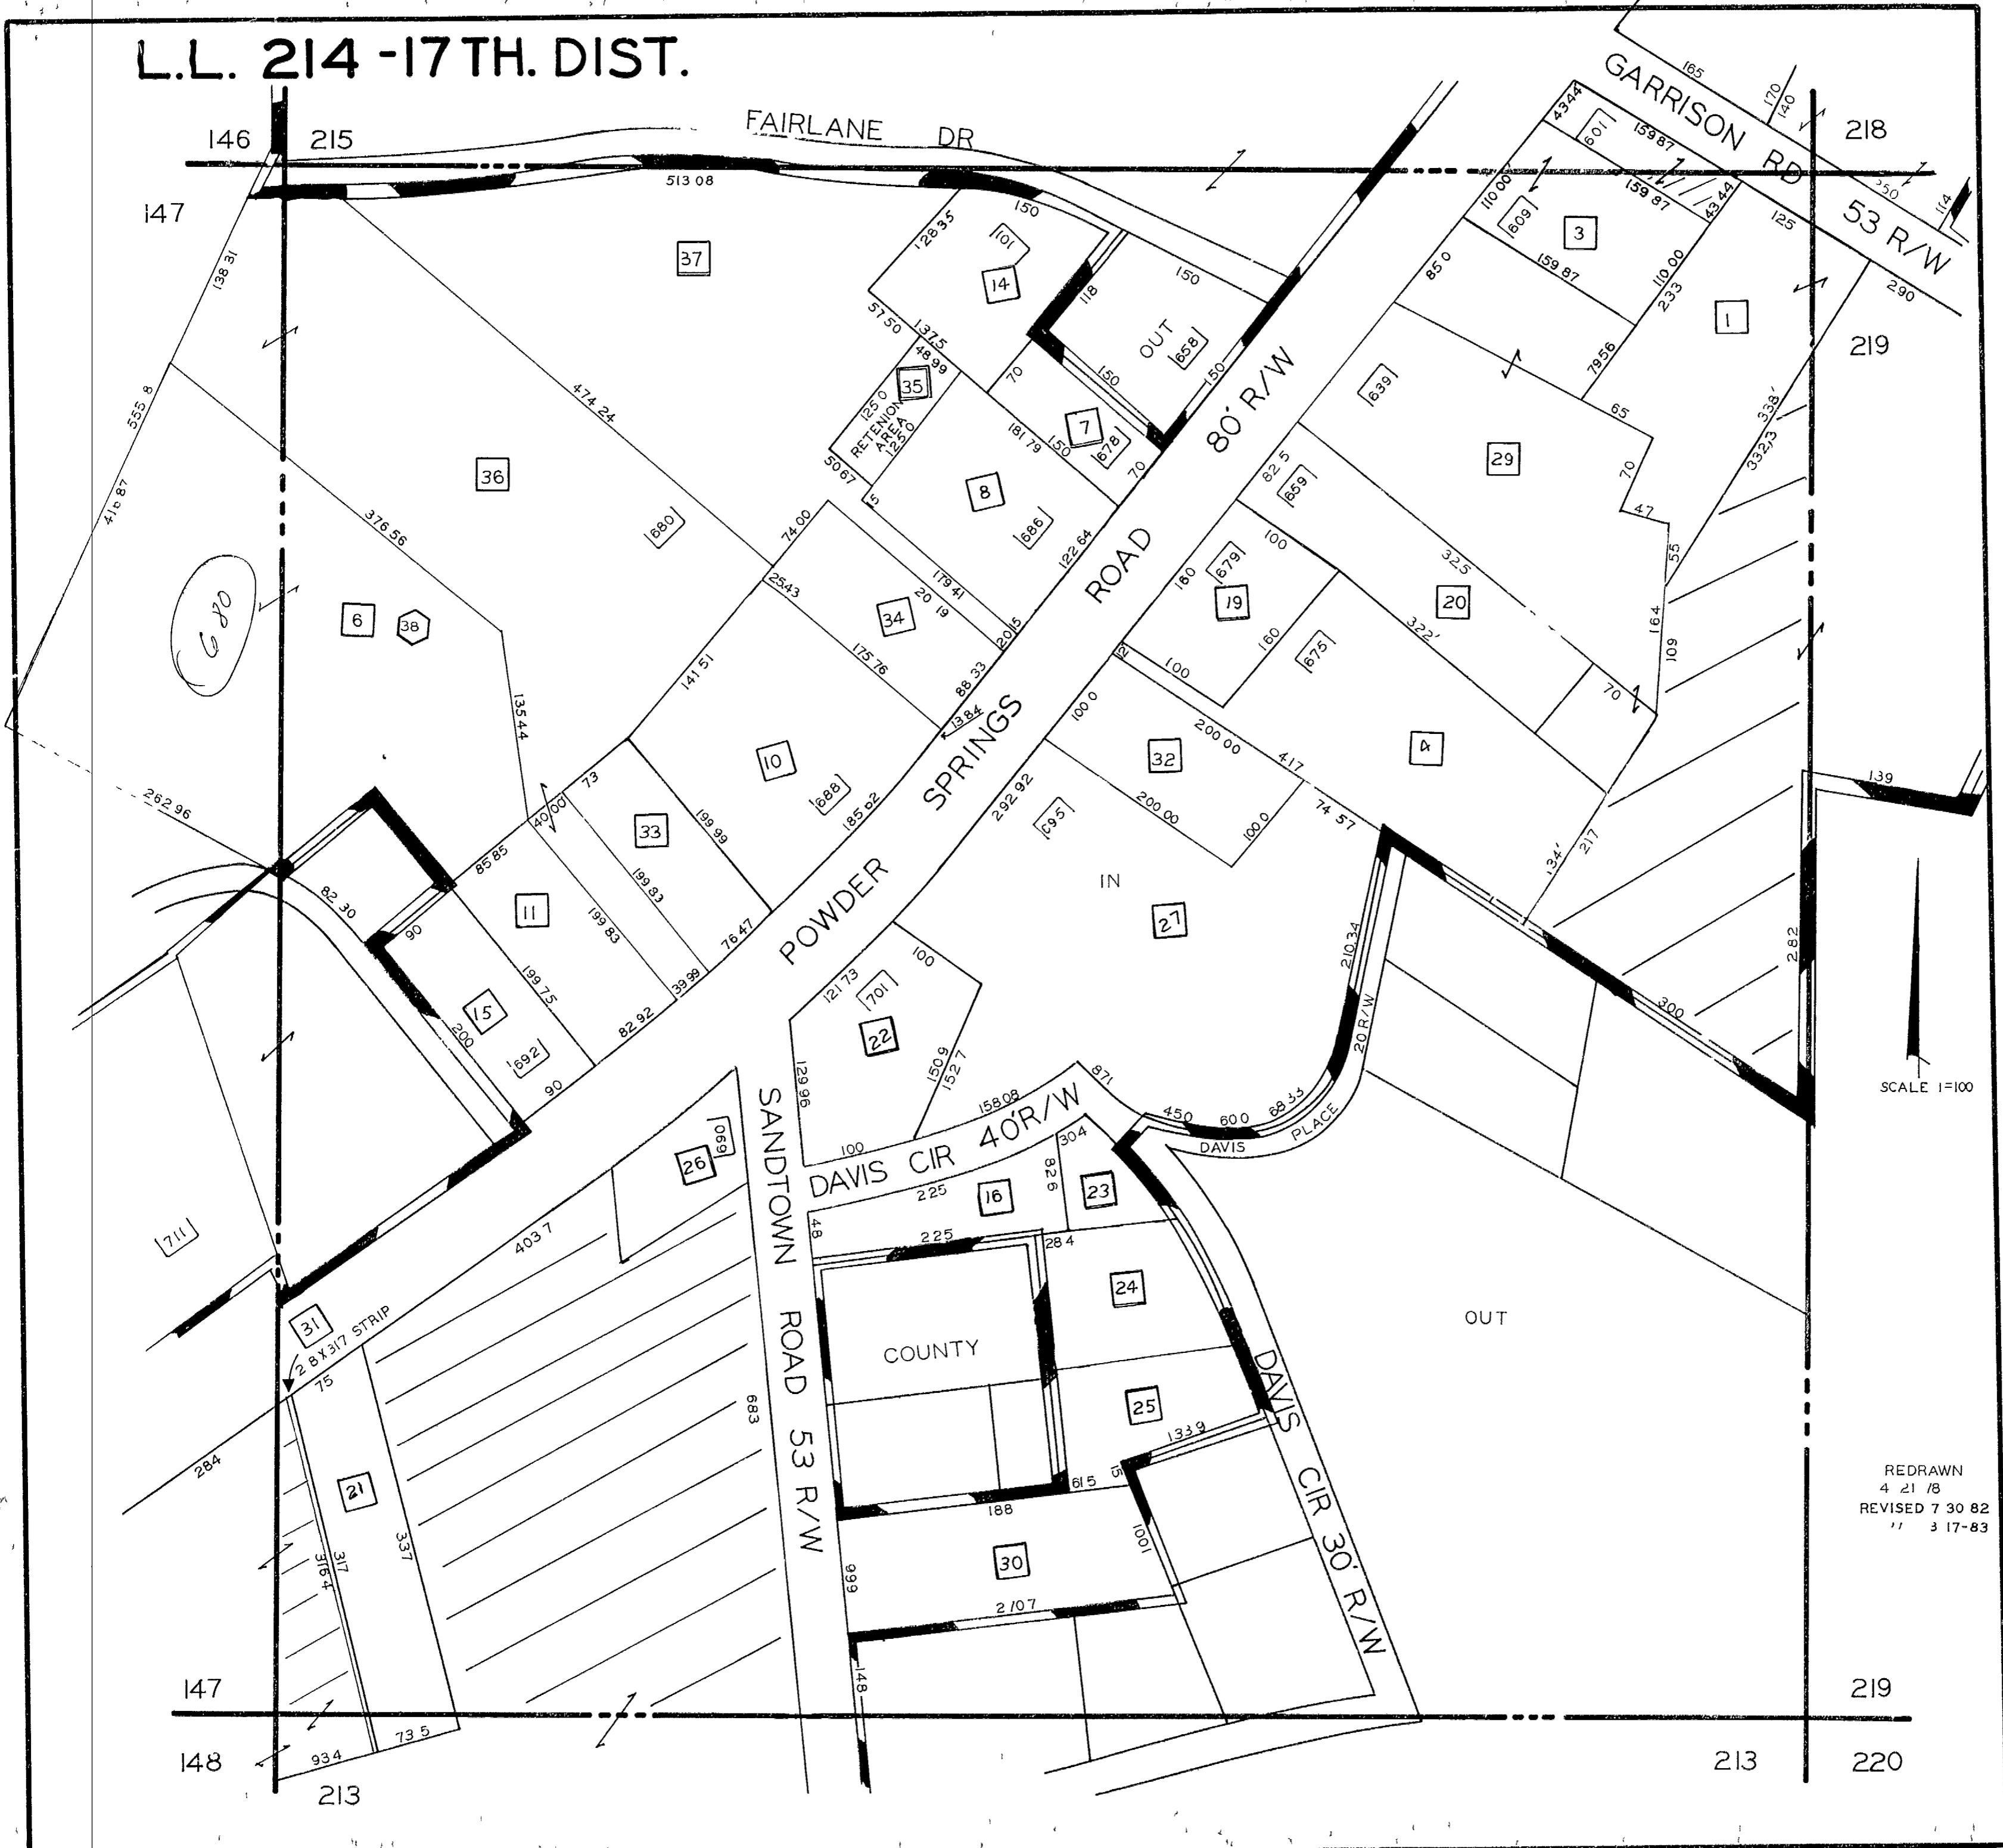

# L.L. 214 -17TH. DIST.

SCALE 1"=100'

REDRAWN  
4 21 78  
REVISED 7 30 82  
" 3 17-83