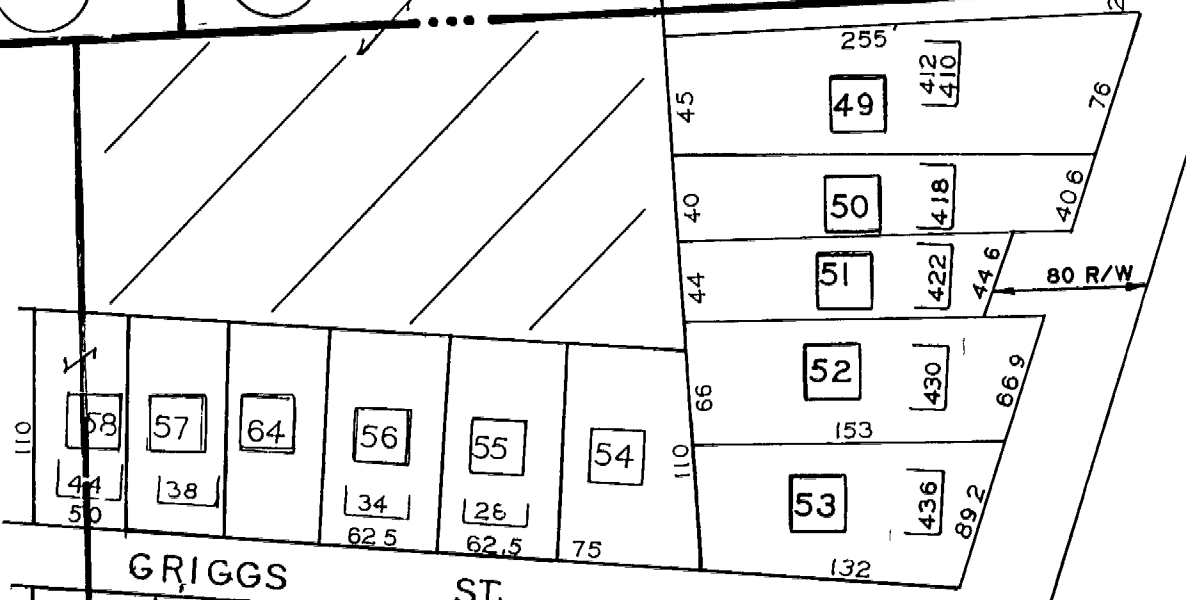

L.L. 217-17 TH. DIST.

CONFEDERATE CEMETERY

16-TH DISTRICT
17-TH DISTRICT

(290) (288)

(216)

(291)

(290)

SEE LL 216-17
PAR II

CITY CEMETERY

1

SCALE 1 = 100
REVISED 7-21-82
3-27-86
3-15-89
~~7-24-89~~

CEMETERY ST

HEDGES ST

POWDER ST

CITY PARK

WEST DIXIE AVE

(216)

(215)

(218)

(288)

(218)

(287)

CLUB DR