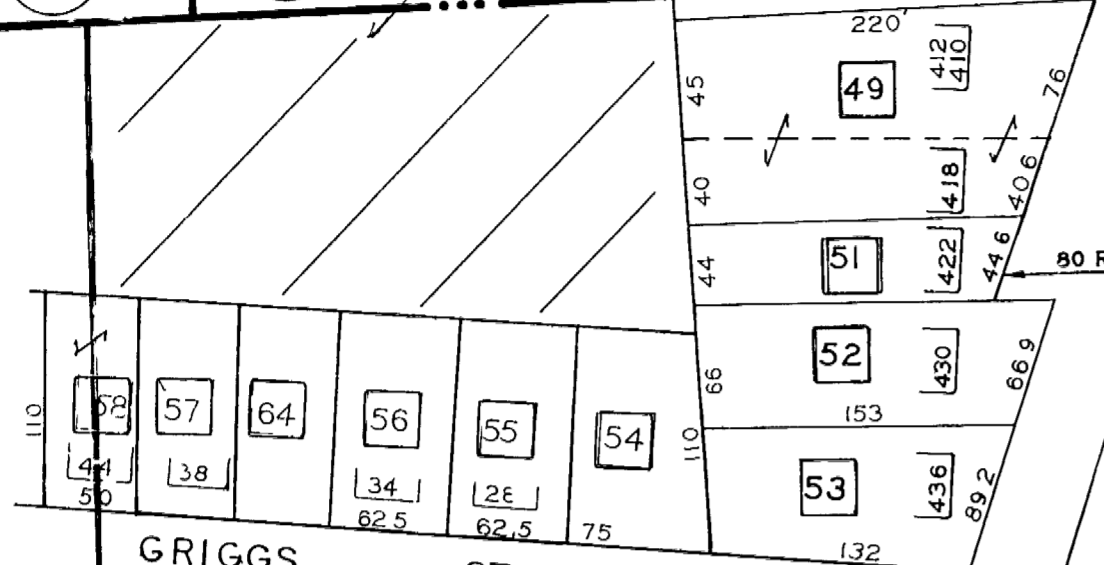

# L.L. 217-17 TH. DIST.

CONFEDERATE CEMETERY

16-TH DISTRICT  
17-TH DISTRICT

CITY CEMETERY

SCALE 1" = 100'  
REVISED 7-21-82  
3-27-86  
3-15-89  
4-24-89  
4-30-90  
8-17-90

216

290

290

289

288

216

GRIGGS ST

SPRINGS ST

SEE LL 216-17  
PAR II

CEMETERY ST

HEDGES ST

POWDER ST

WEST DIXIE AVE

216

215

218

288

218

287