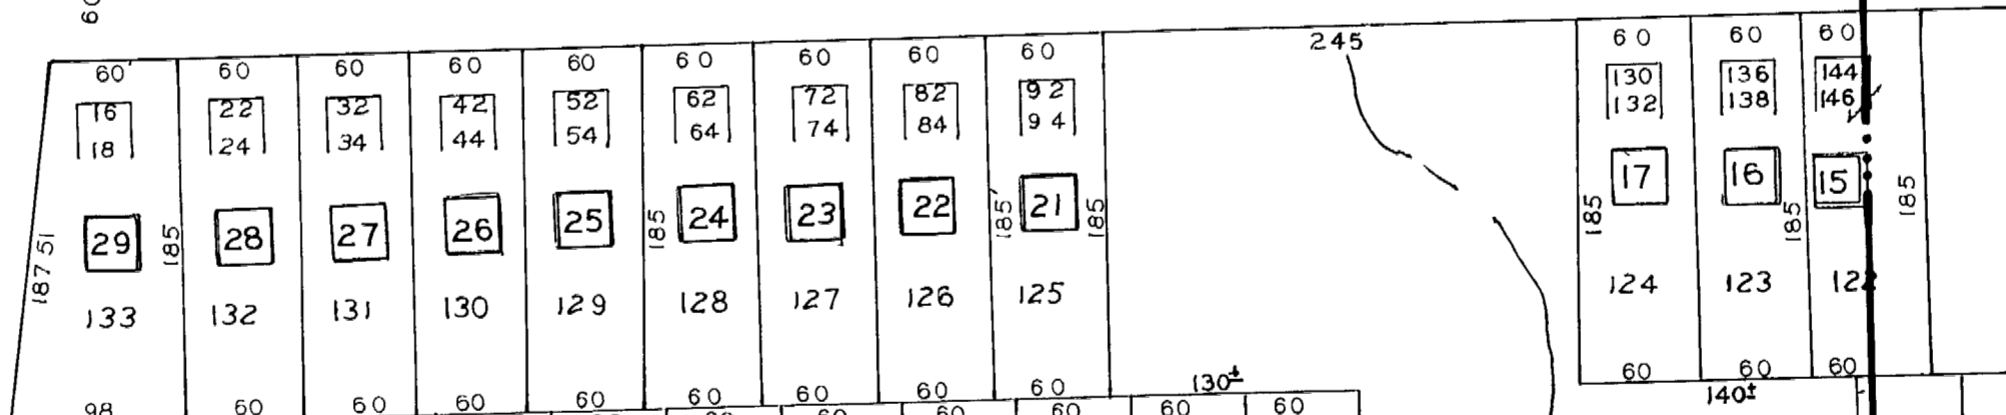

# L.L. 217-17 TH. DIST.

CONFEDERATE CEMETERY

16-TH DISTRICT  
17-TH DISTRICT

CITY CEMETERY

SCALE 1" = 100'  
REVISED 7-21-82  
3-27-86  
3-15-89  
4-24-89  
4-30-90  
8-17-90

216

290

290

289

288

216

GRIGGS ST

SPRINGS ST

SEE LL 216-17  
PAR II

CEMETERY ST

HEDGES ST

POWDER ST

WEST DIXIE AVE

216

215

218

288

218

287