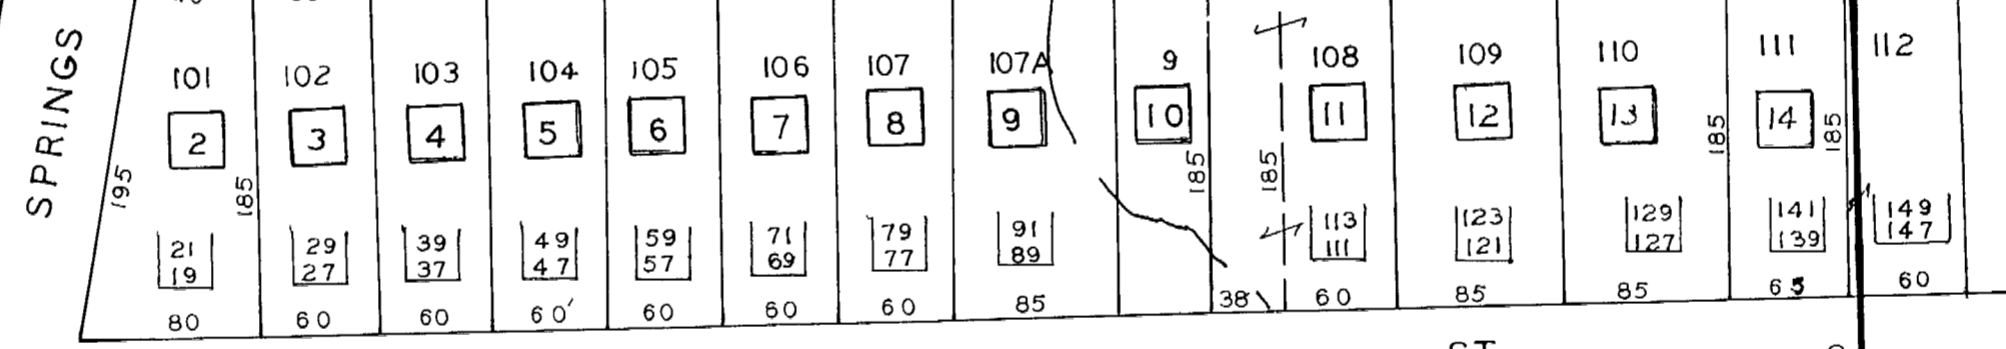

# L.L. 217-17 TH. DIST.

CONFEDERATE CEMETERY

16-TH DISTRICT  
17-TH DISTRICT

CITY CEMETERY

SCALE 1" = 100'  
REVISED 7-21-82  
3-27-86  
3-15-89  
4-24-89  
4-30-90  
8-17-90

216

290

290

289

288

216

GRIGGS ST

SPRINGS ST

SEE LL 216-17  
PAR II

CEMETERY ST

HEDGES ST

POWDER ST

WEST DIXIE AVE

216

215

218

288

218

287