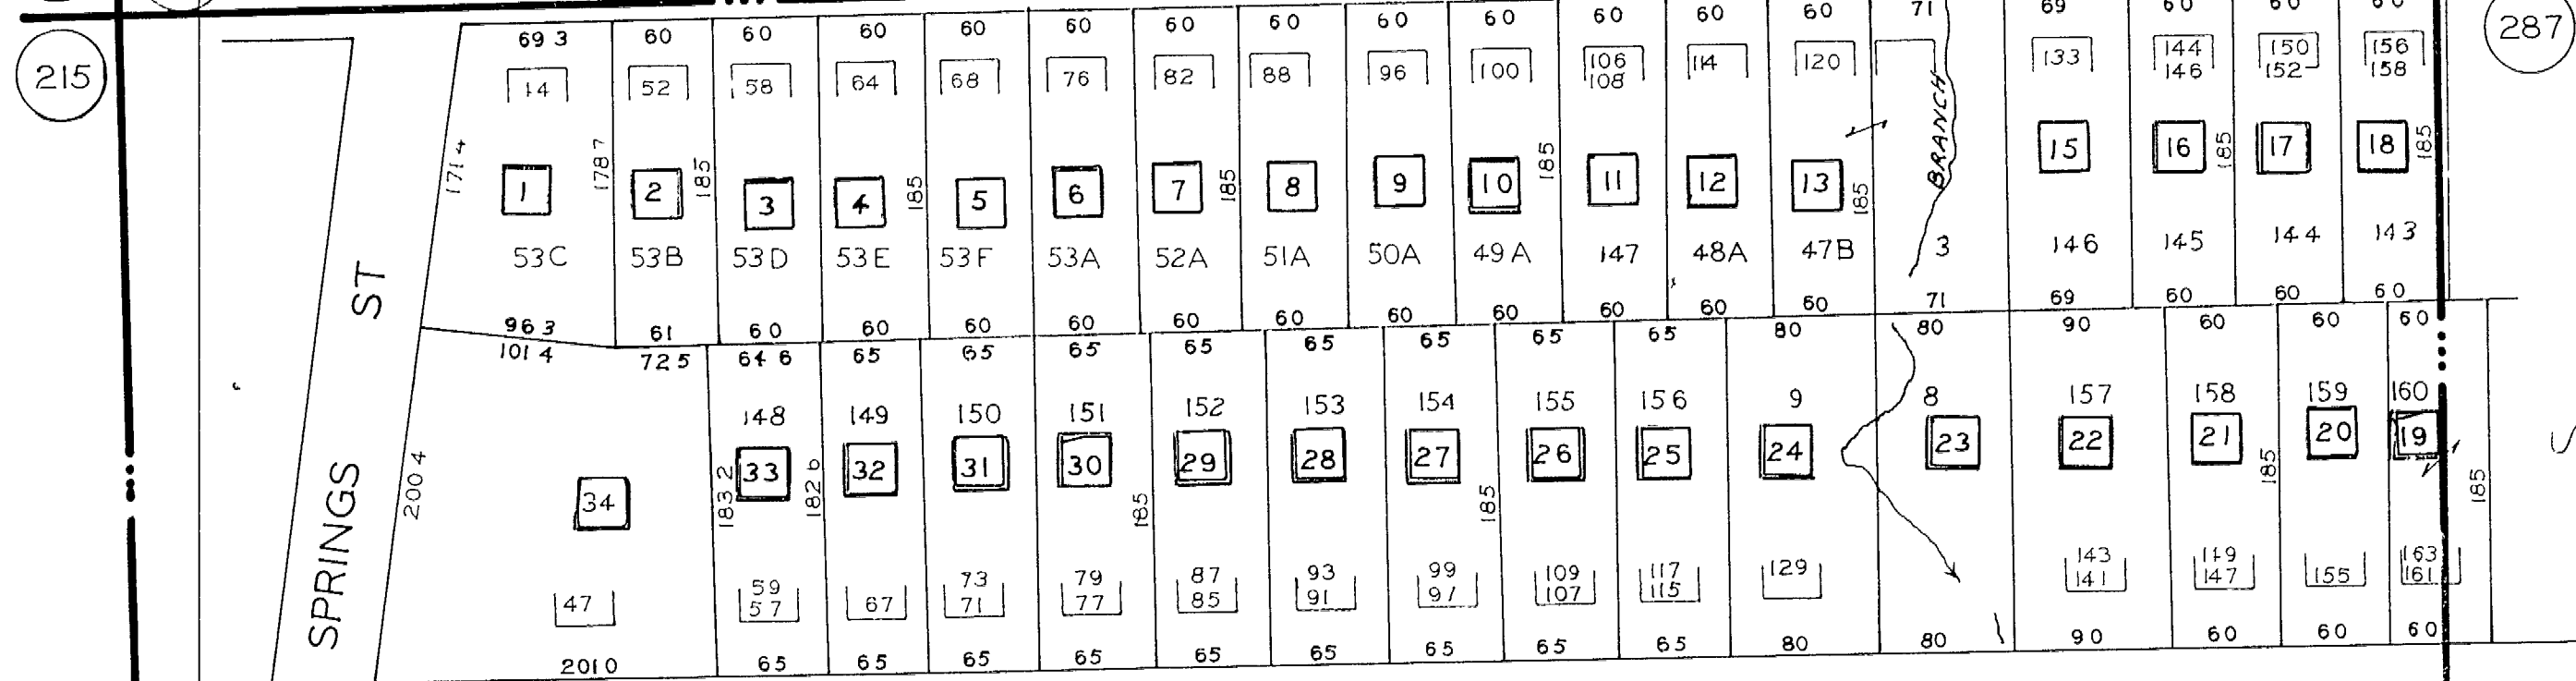

# L.L. 218 - 17TH. DIST.

216 217 WEST DIXIE AVE 217 288

SCALE 1" = 100'  
REVISED 9-1-82

*Glovers Grove  
Subdivision*

215 214 219 287 286 219 286