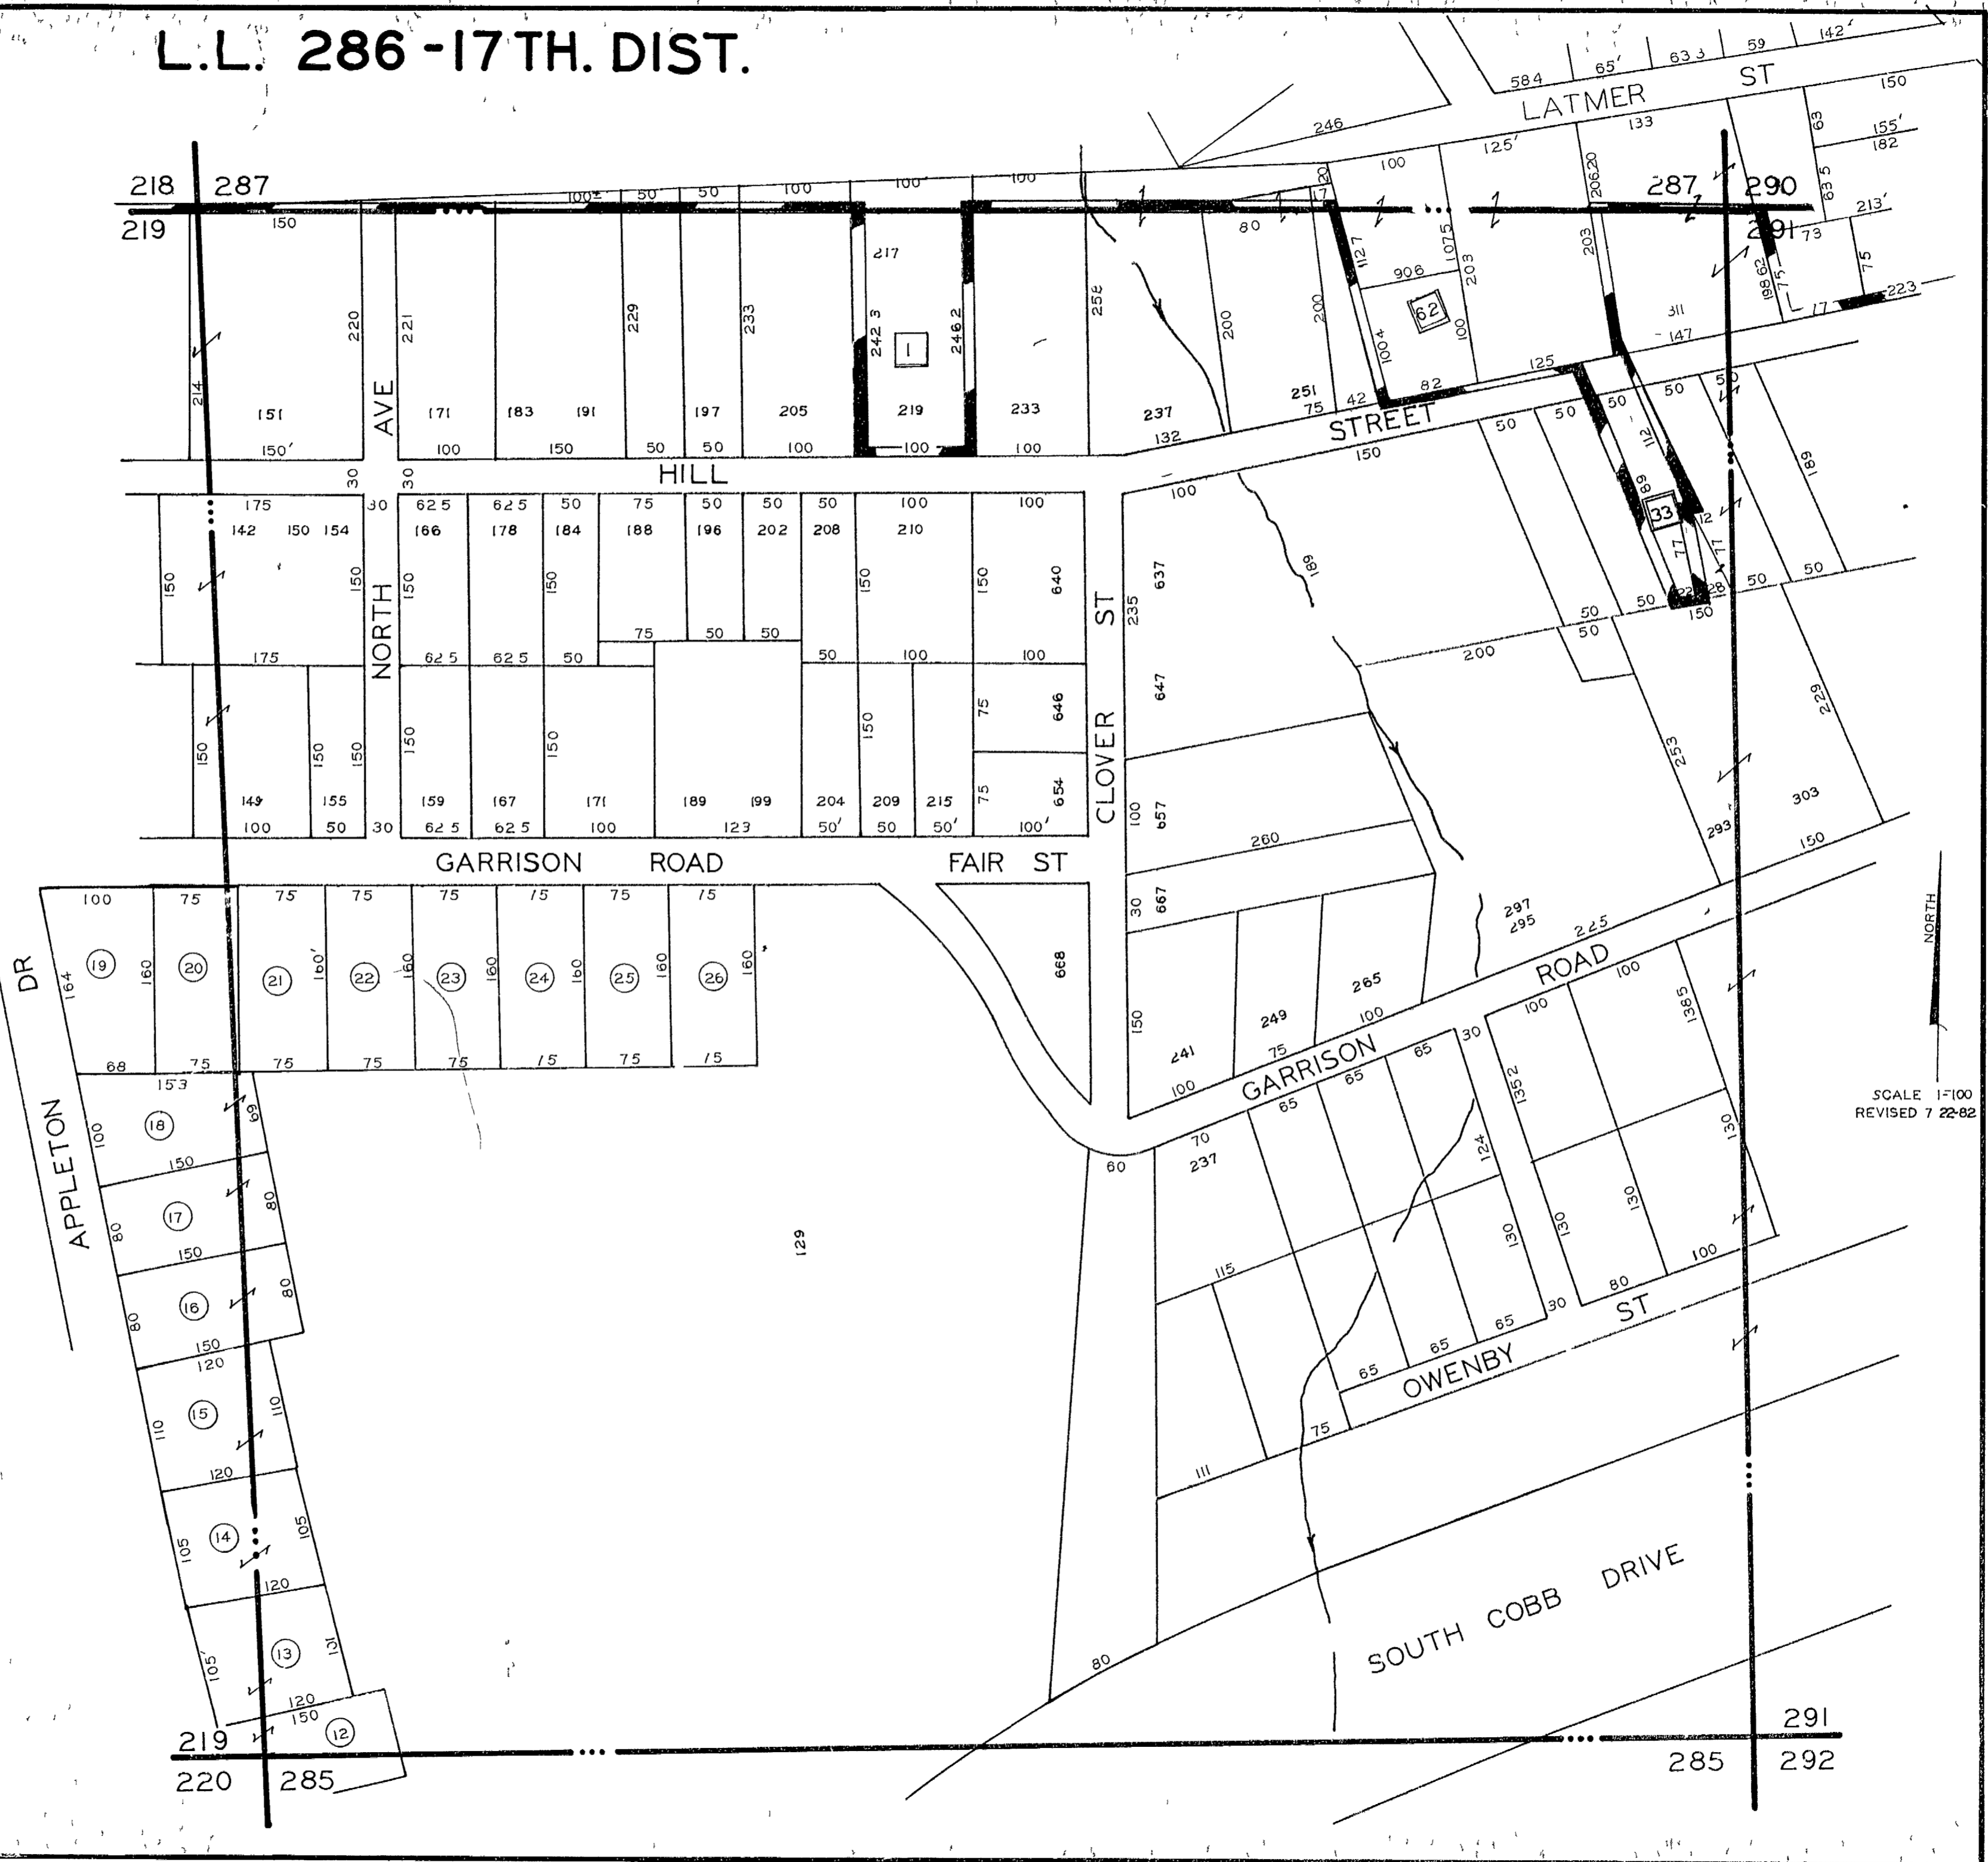

L.L. 286 -17TH. DIST.

SCALE 1"=100'
REVISED 7-22-82

NORTH