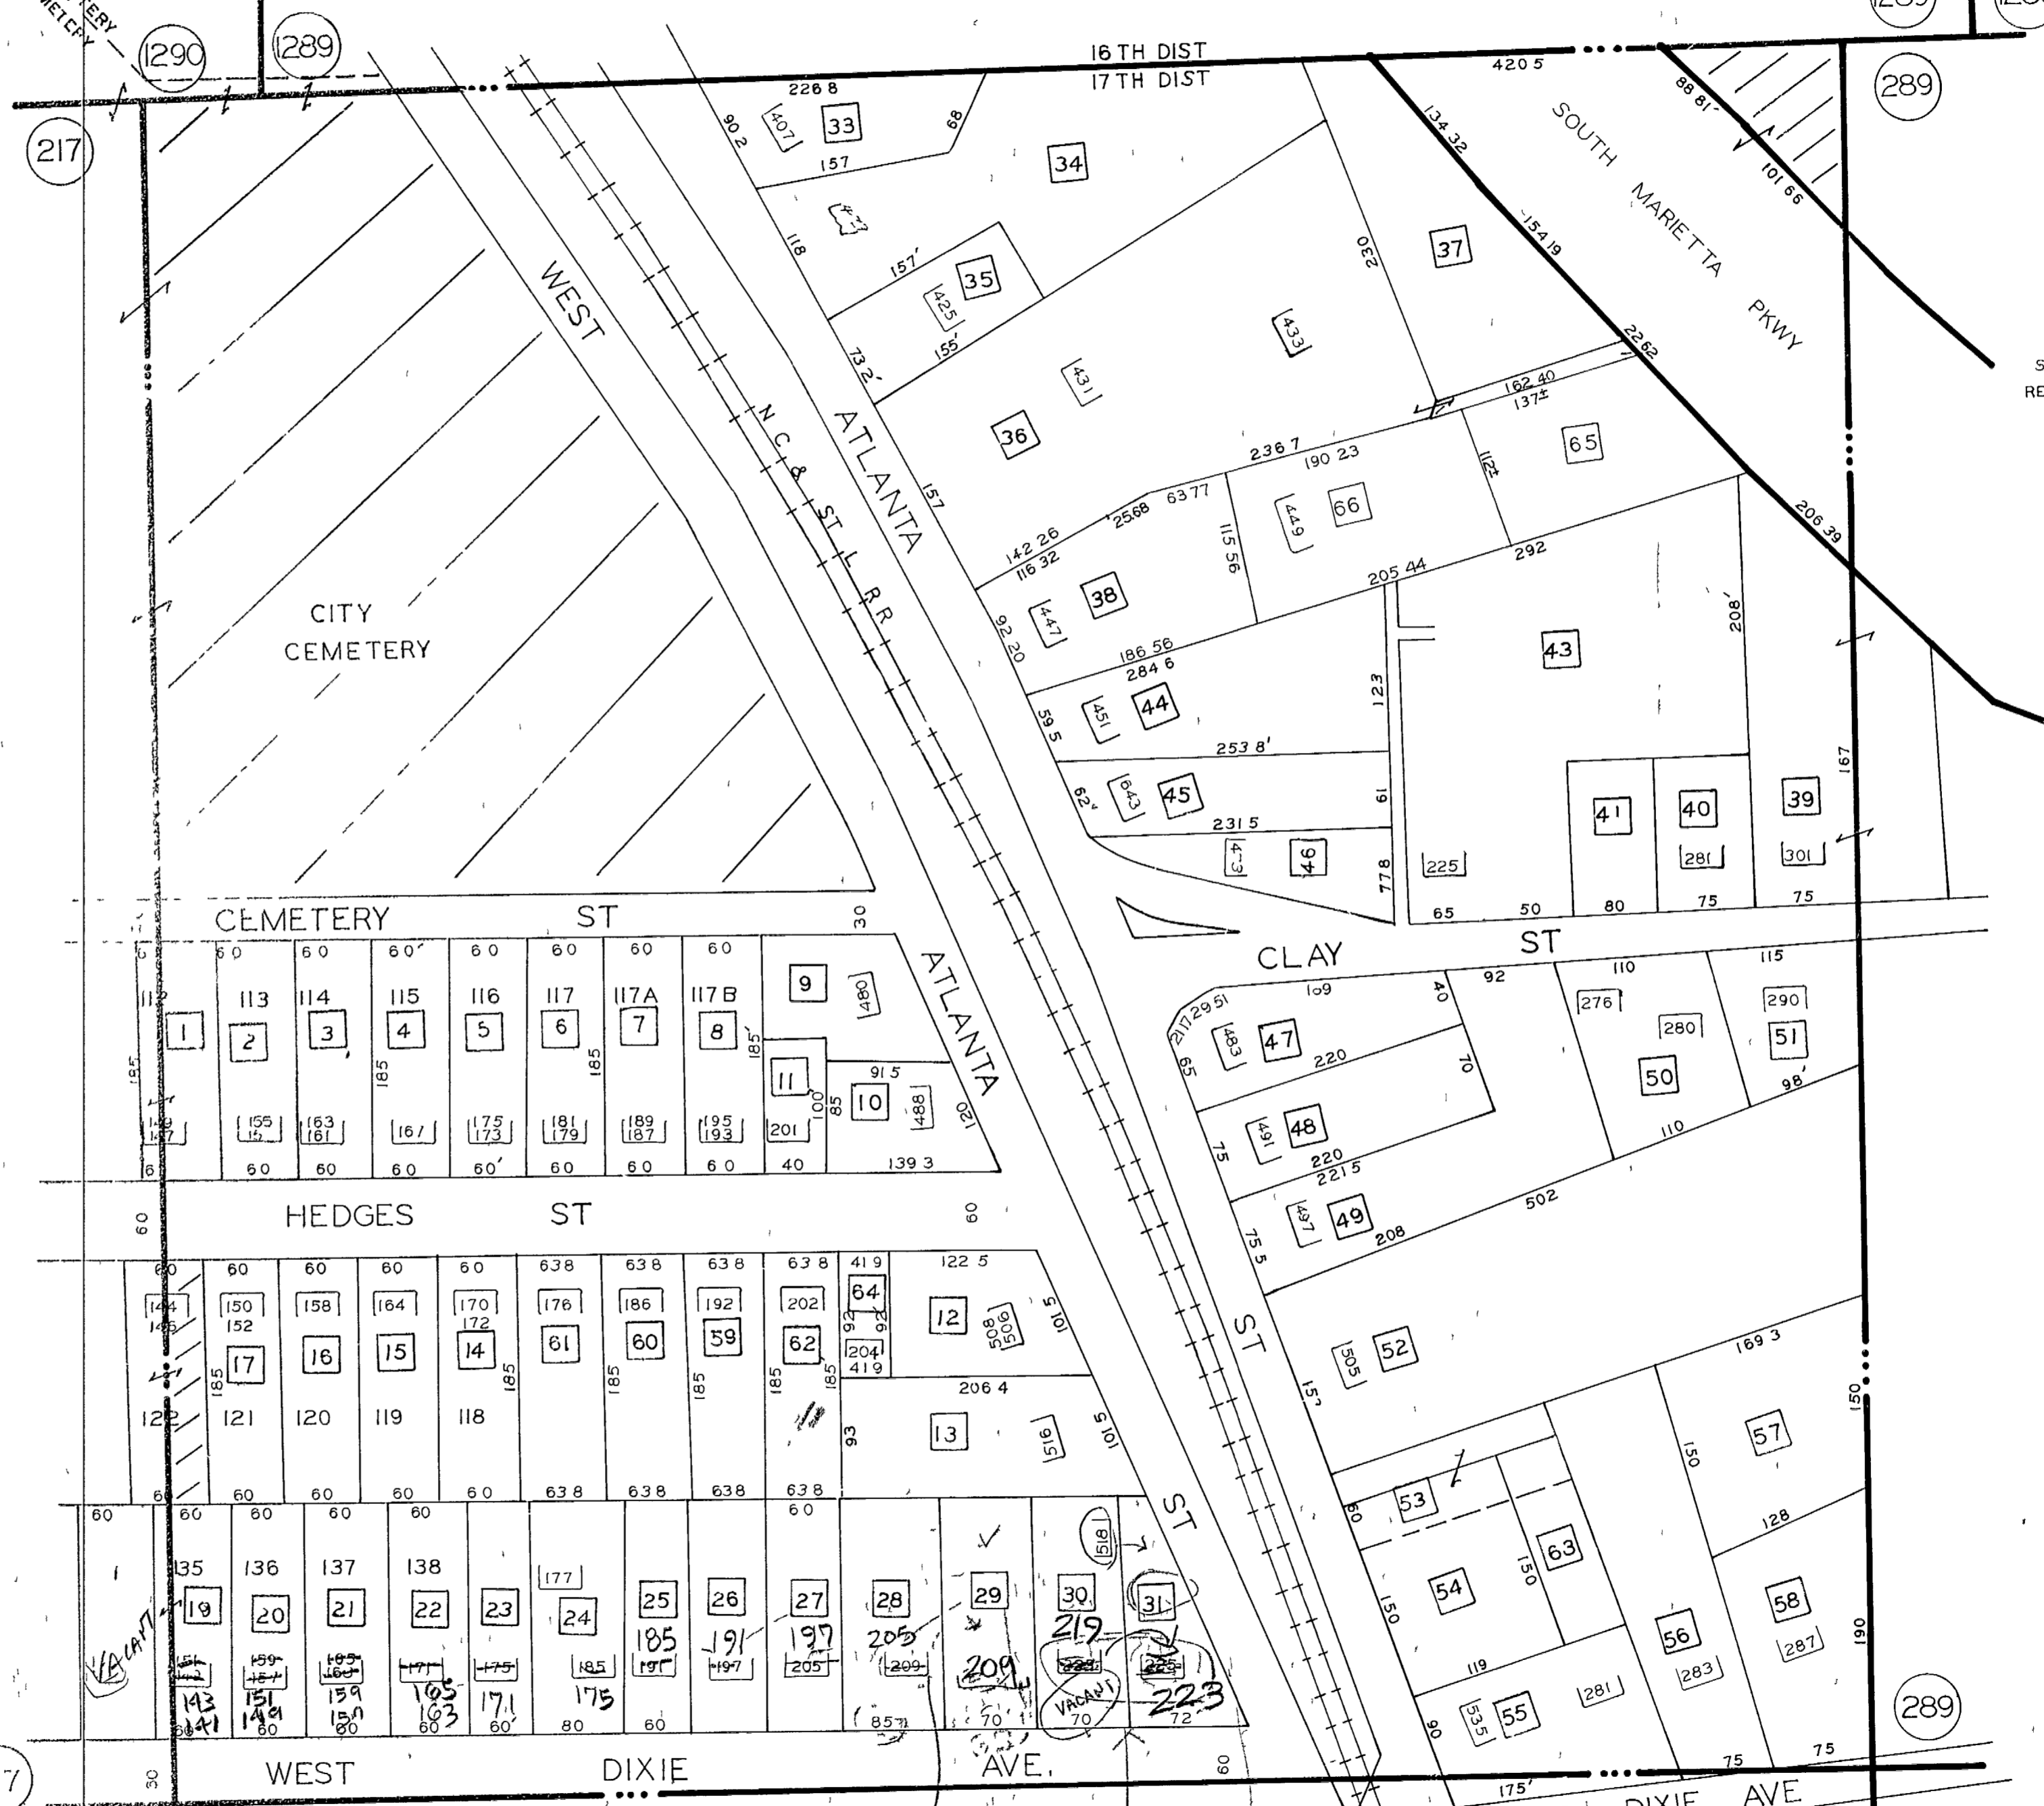

L.L. 288-17-TH. DIST.

CONFEDERATE CITY CEMETERY

SCALE 1"=100'
REVISED 7-21-82
3-13-87
6-10-88
6-26-90
8-7-90
6-26-91

TRACED 7-7-81

(217)

(218)

(289)

(287)

(290)

Address Change

ethel Lyles

Drooke Enterprises