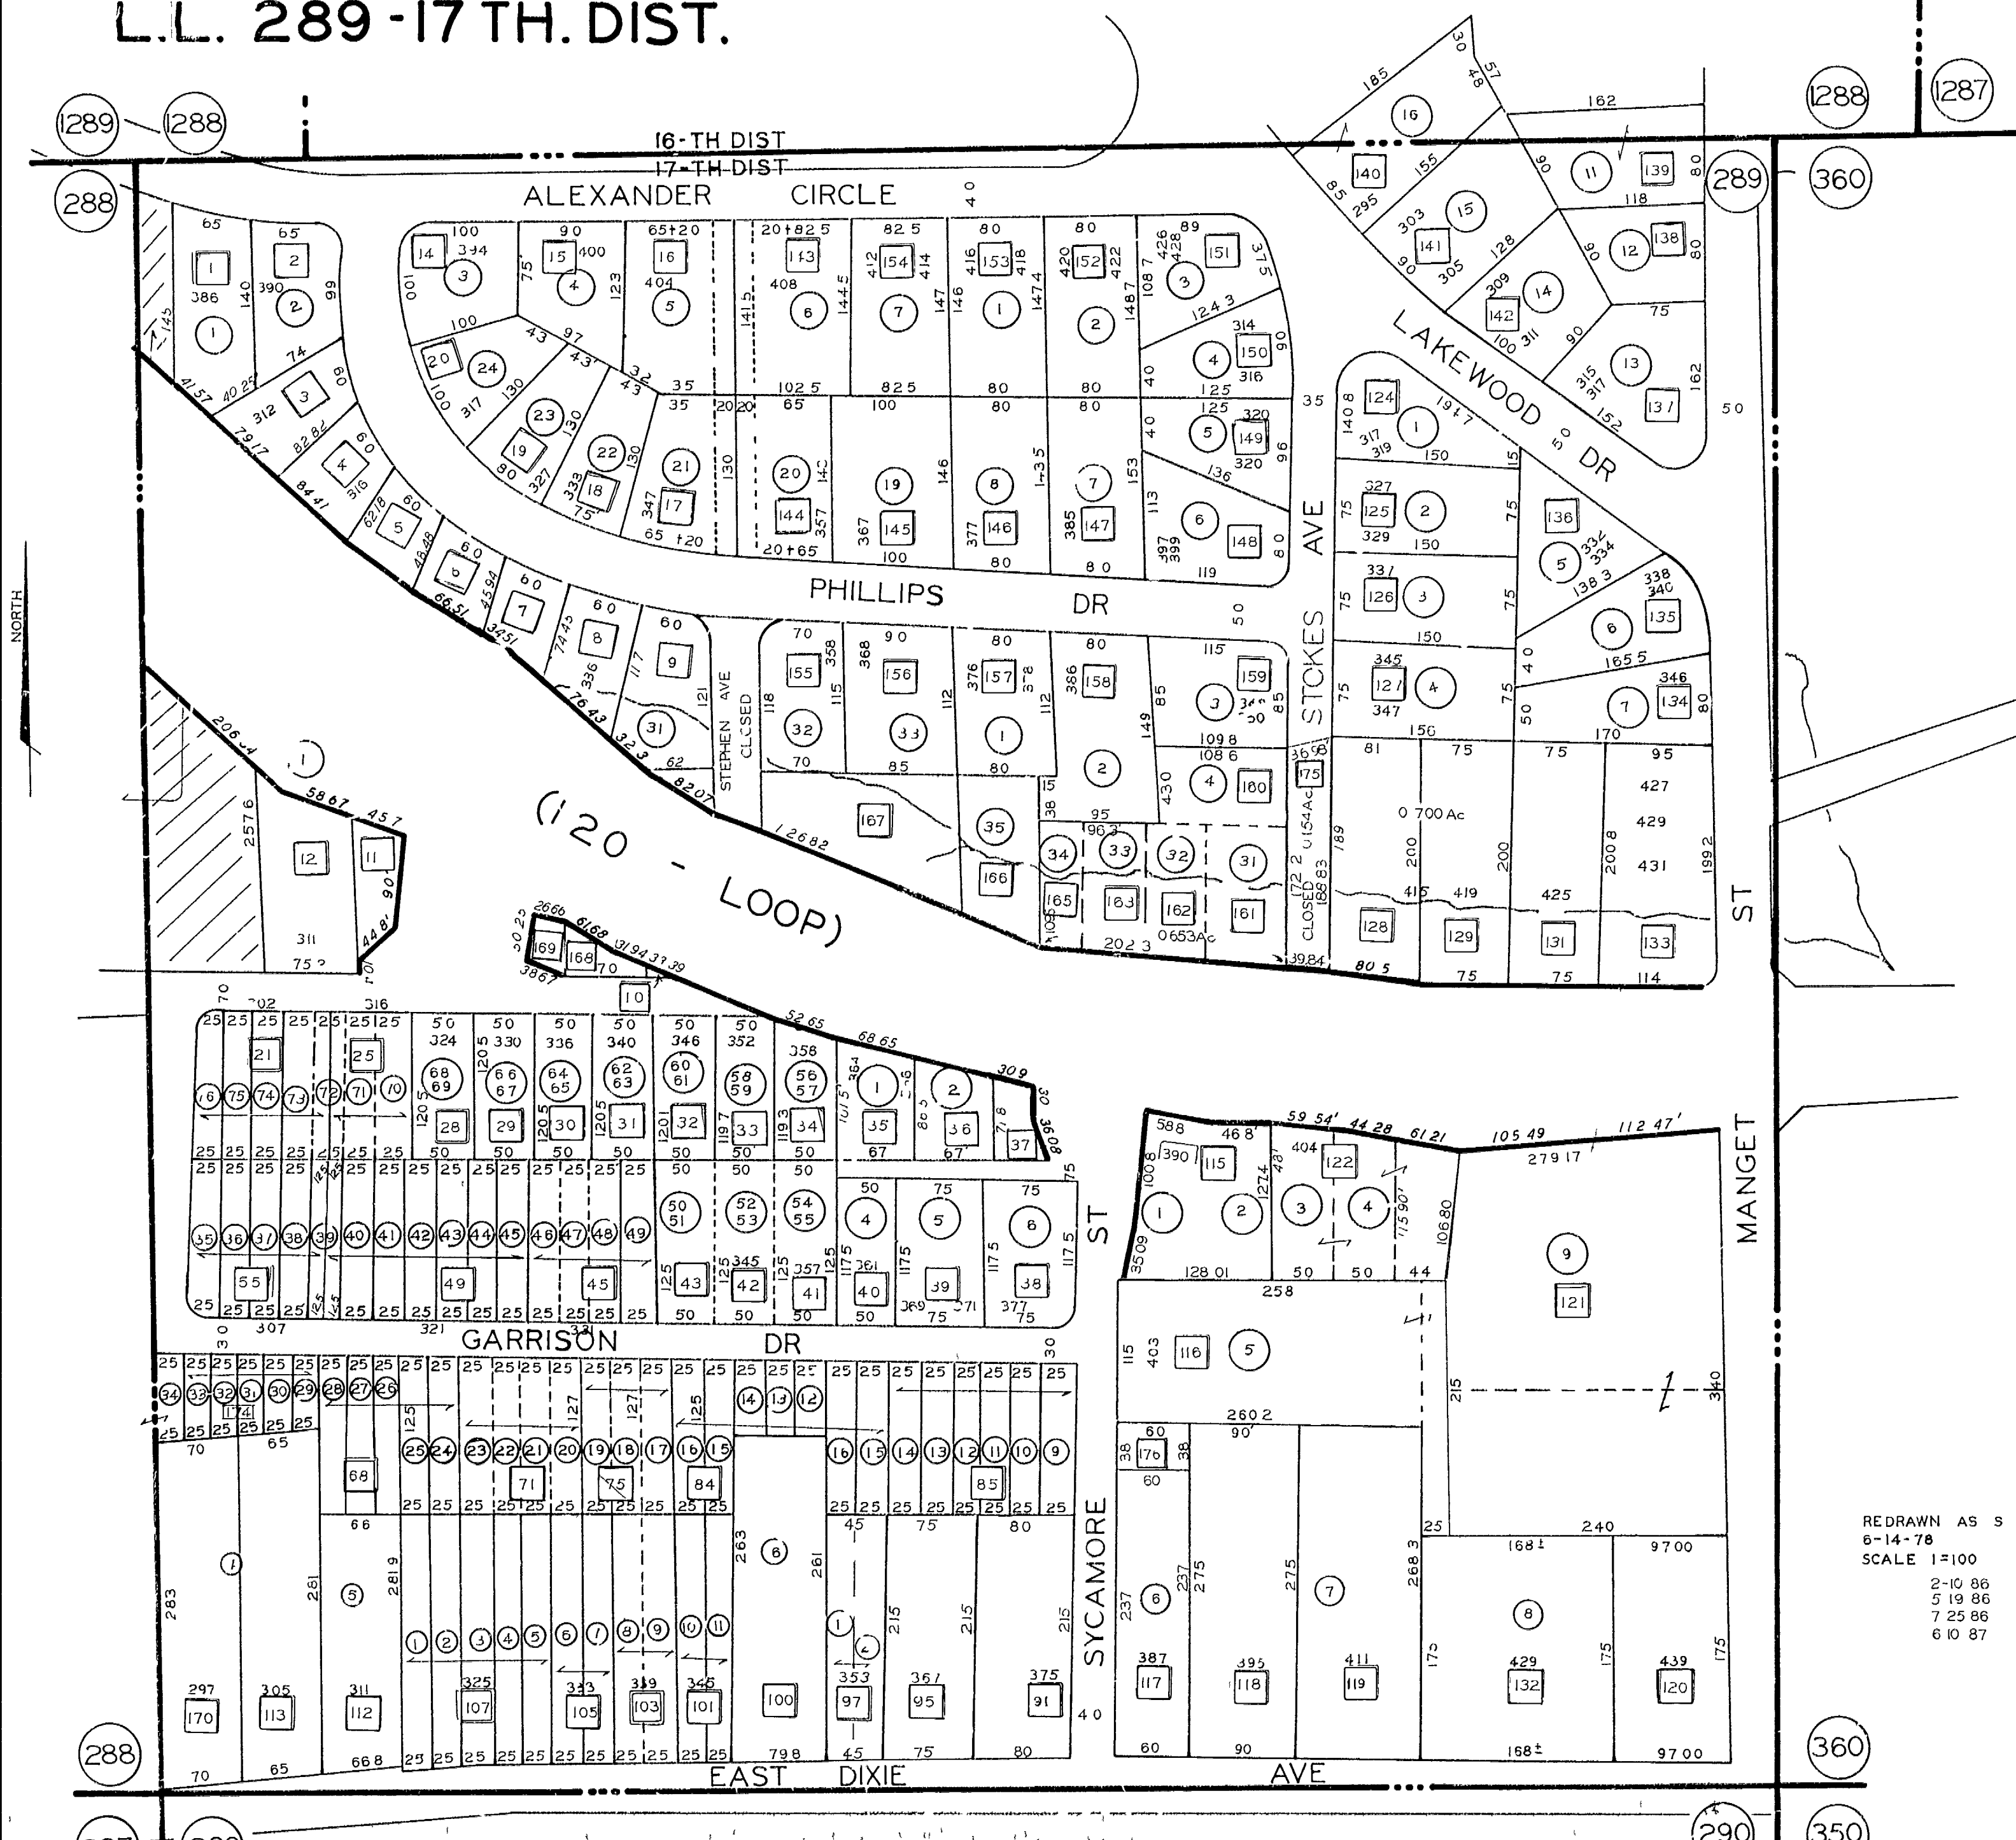

L.L. 289 - 17 TH. DIST.

REDRAWN AS S
6-14-78
SCALE 1=100
2-10 86
5-19 86
7-25 86
6-10 87