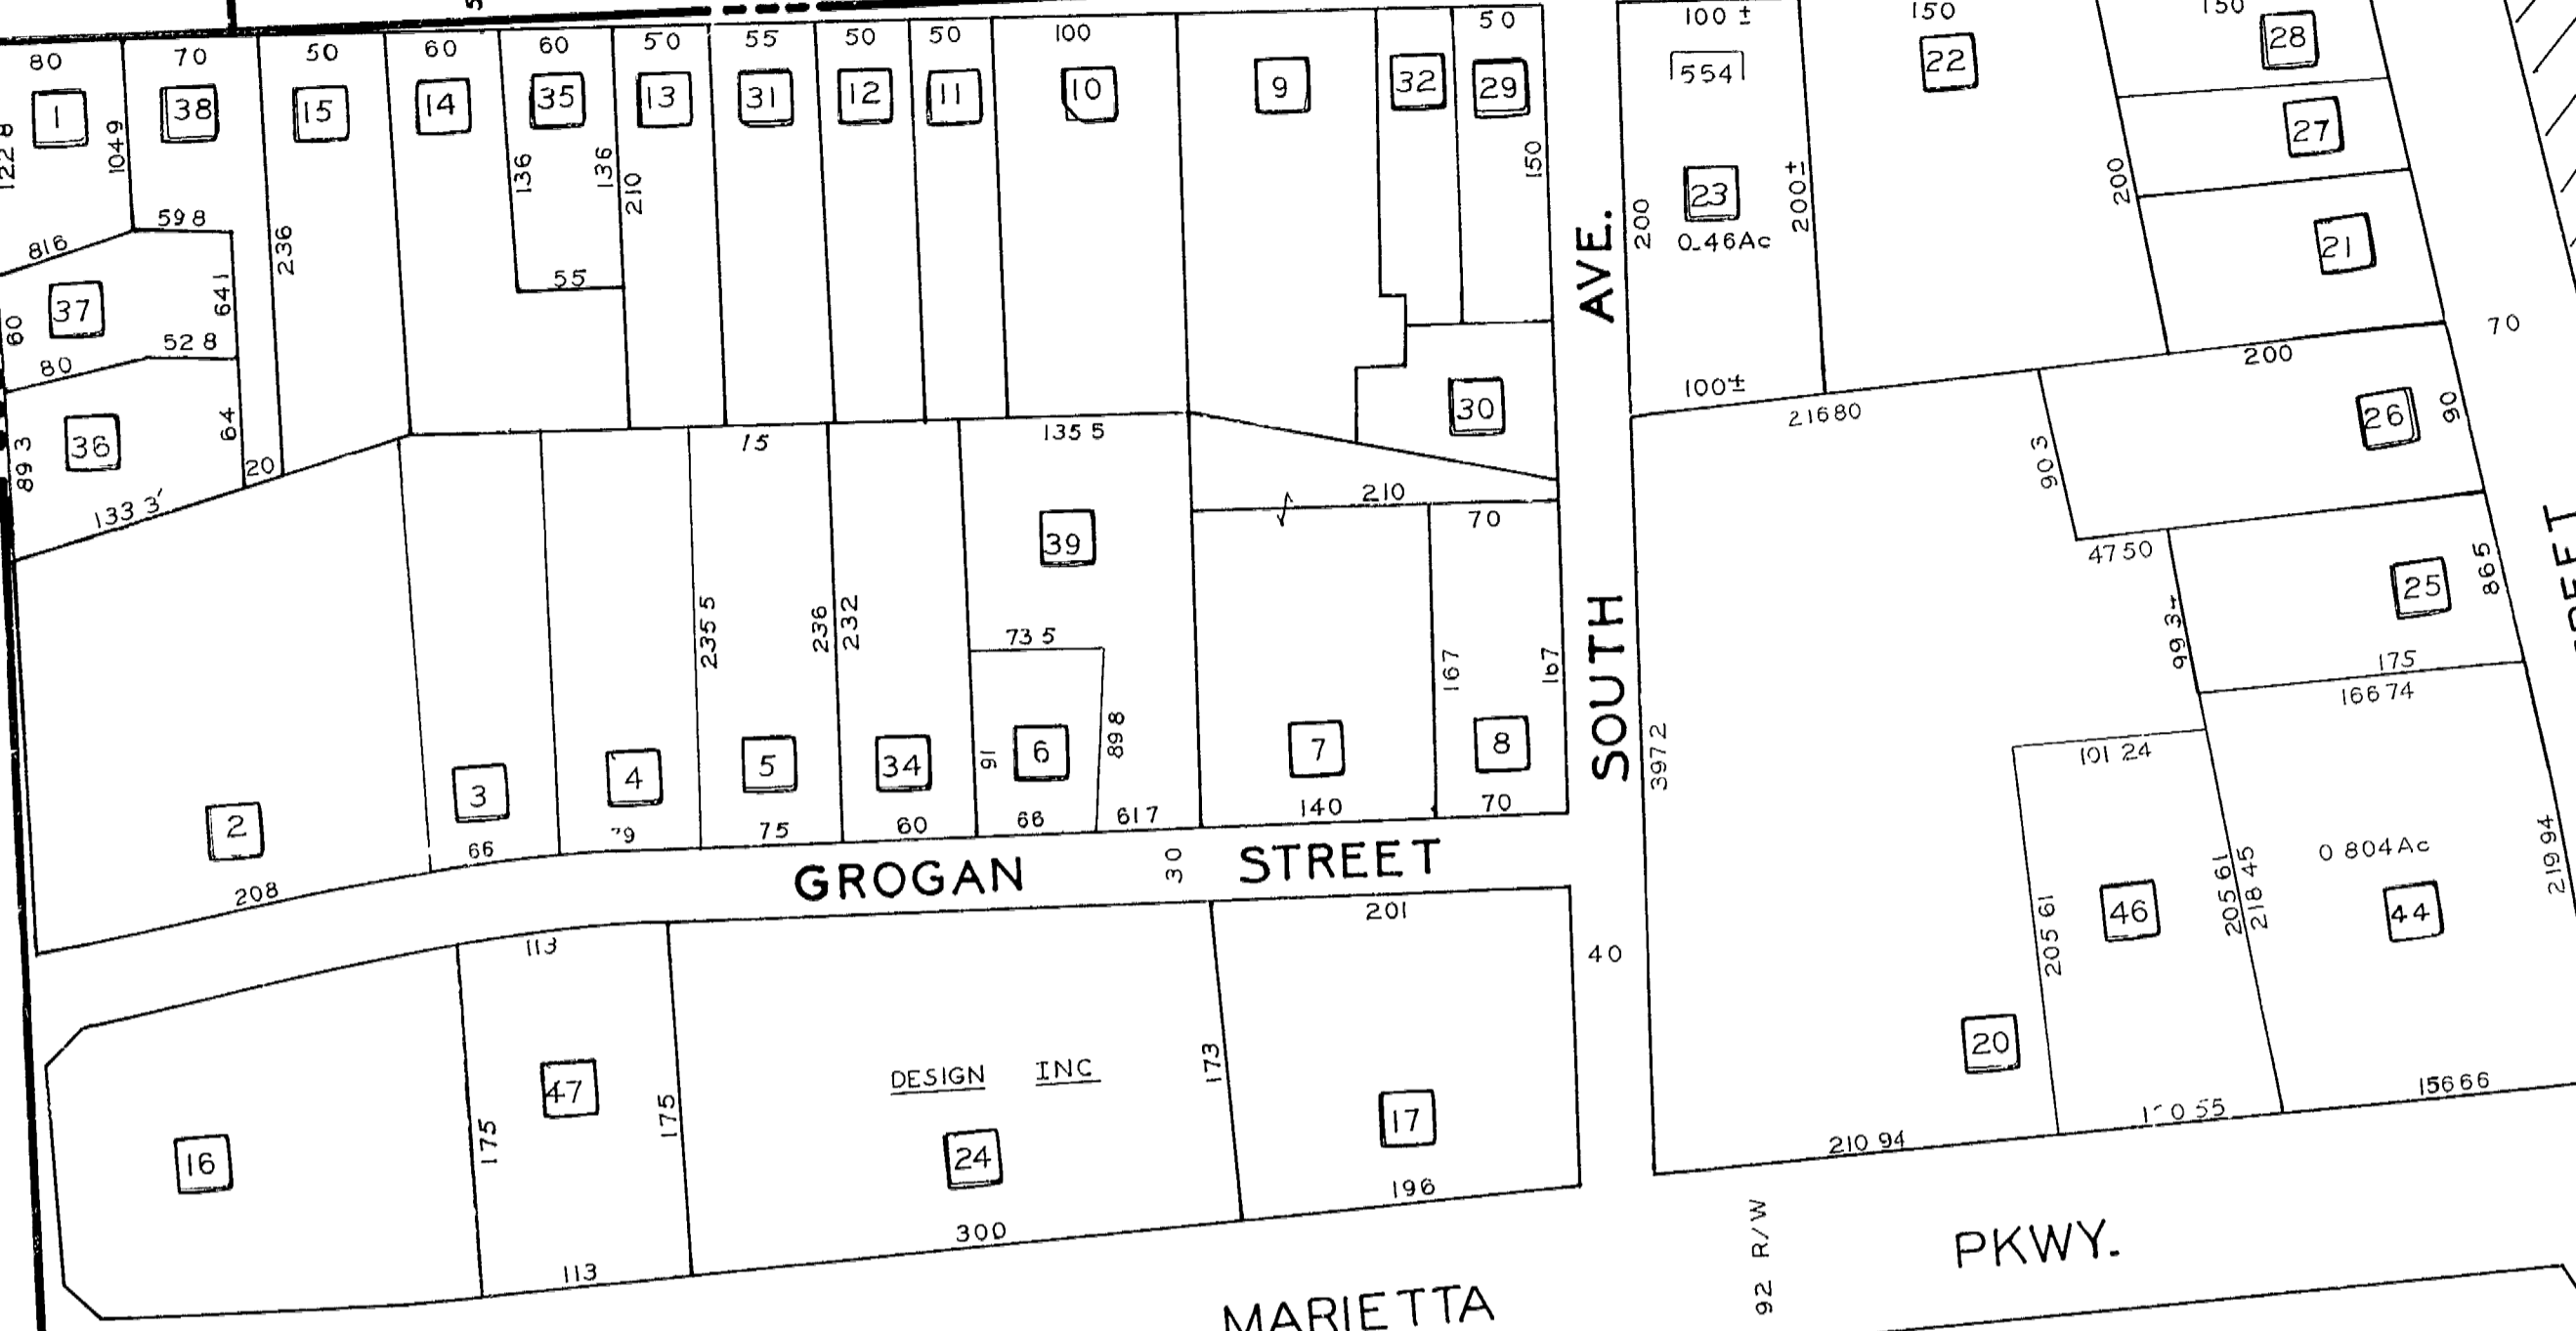

L.L. 360-17 DIST.

288

1287

1287

1286

289

361

289

290

359

359

361

362

HALEY STREET

SOUTH AVE.

GROGAN STREET

MARIETTA

PKWY.

STREET

FAIRGROUND

16TH DIST
17TH DIST

ST.

MANGET

TRACK

TENNIS COURTS

DESIGN INC

REDRAWN 11-28-77
SCALE 1"=100'
REVISED
6-17-87
9-29-88
6-26-90
7-16-91
9-18-92