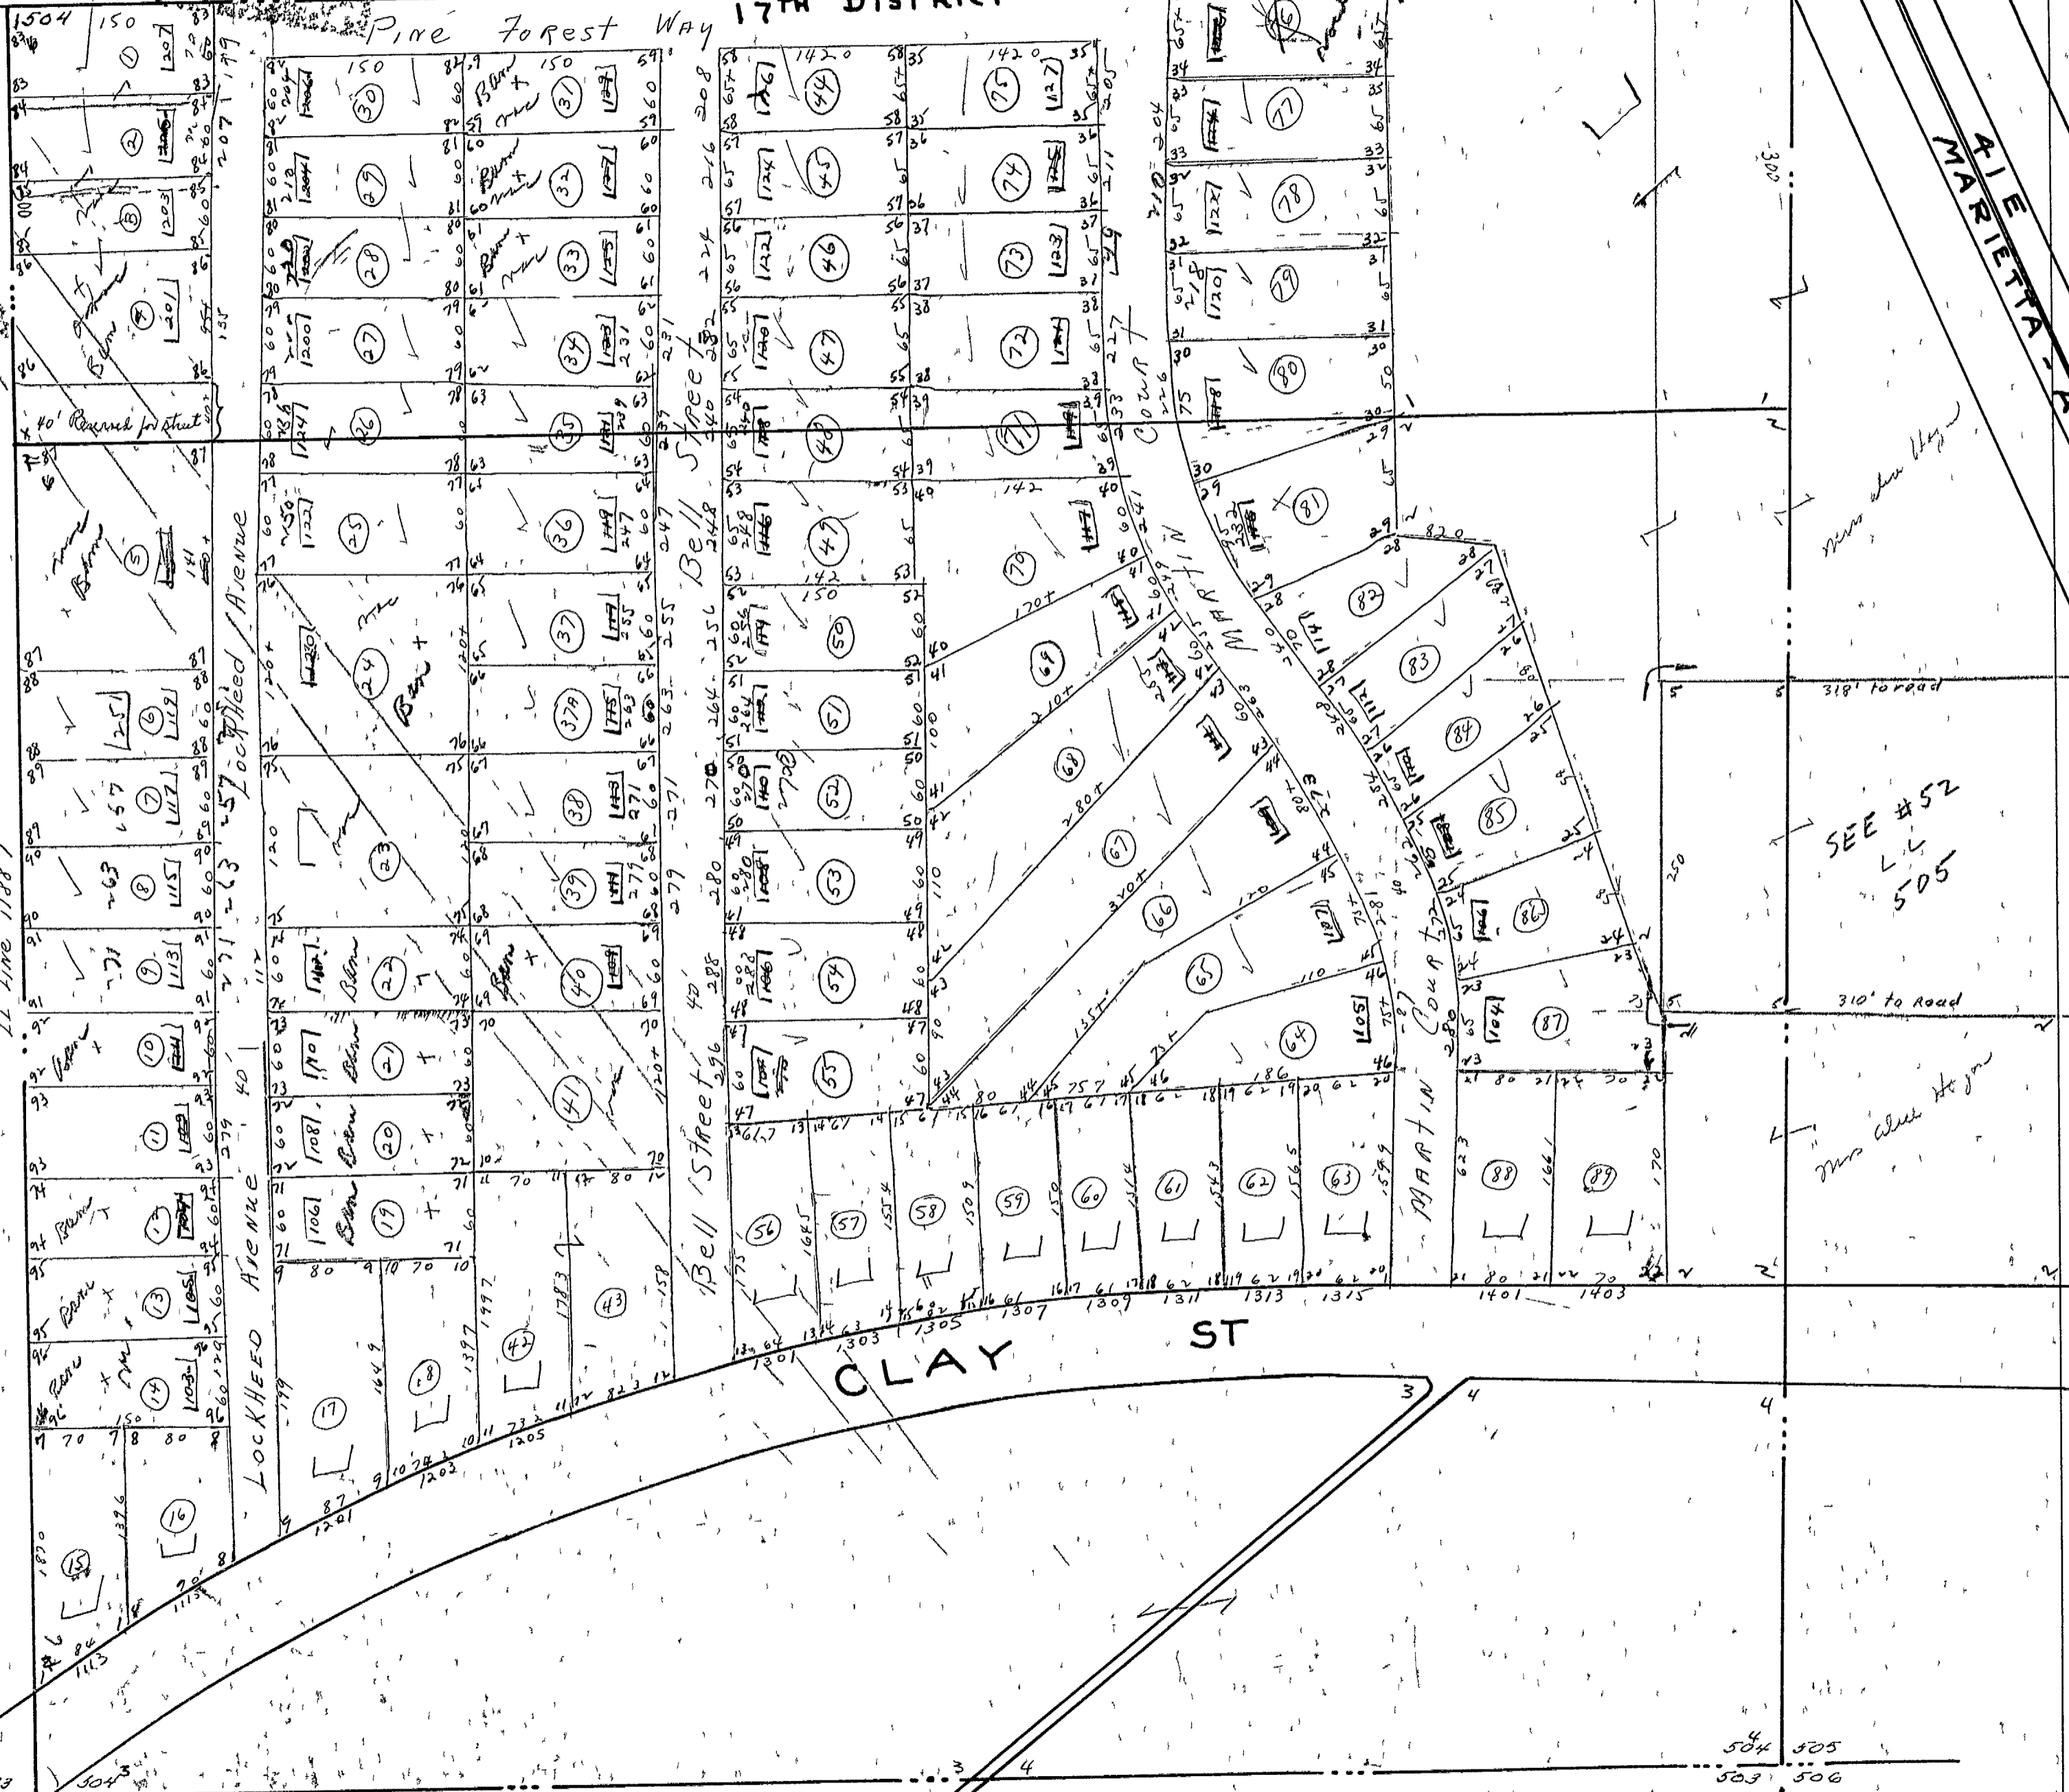

504-17TH

New Subdivisions - 1952 -
formerly Hagan property

16TH DISTRICT
17TH DISTRICT

Pine Forest Way

LL LINE 11887

LOCKHEED AVENUE

BELL STREET

CLAY ST

MARIETTA - ATLANTA

SEE #52
L.L.
505

Mrs. White Hagan

318' to road

310' to Road

504 505
503 506

ll