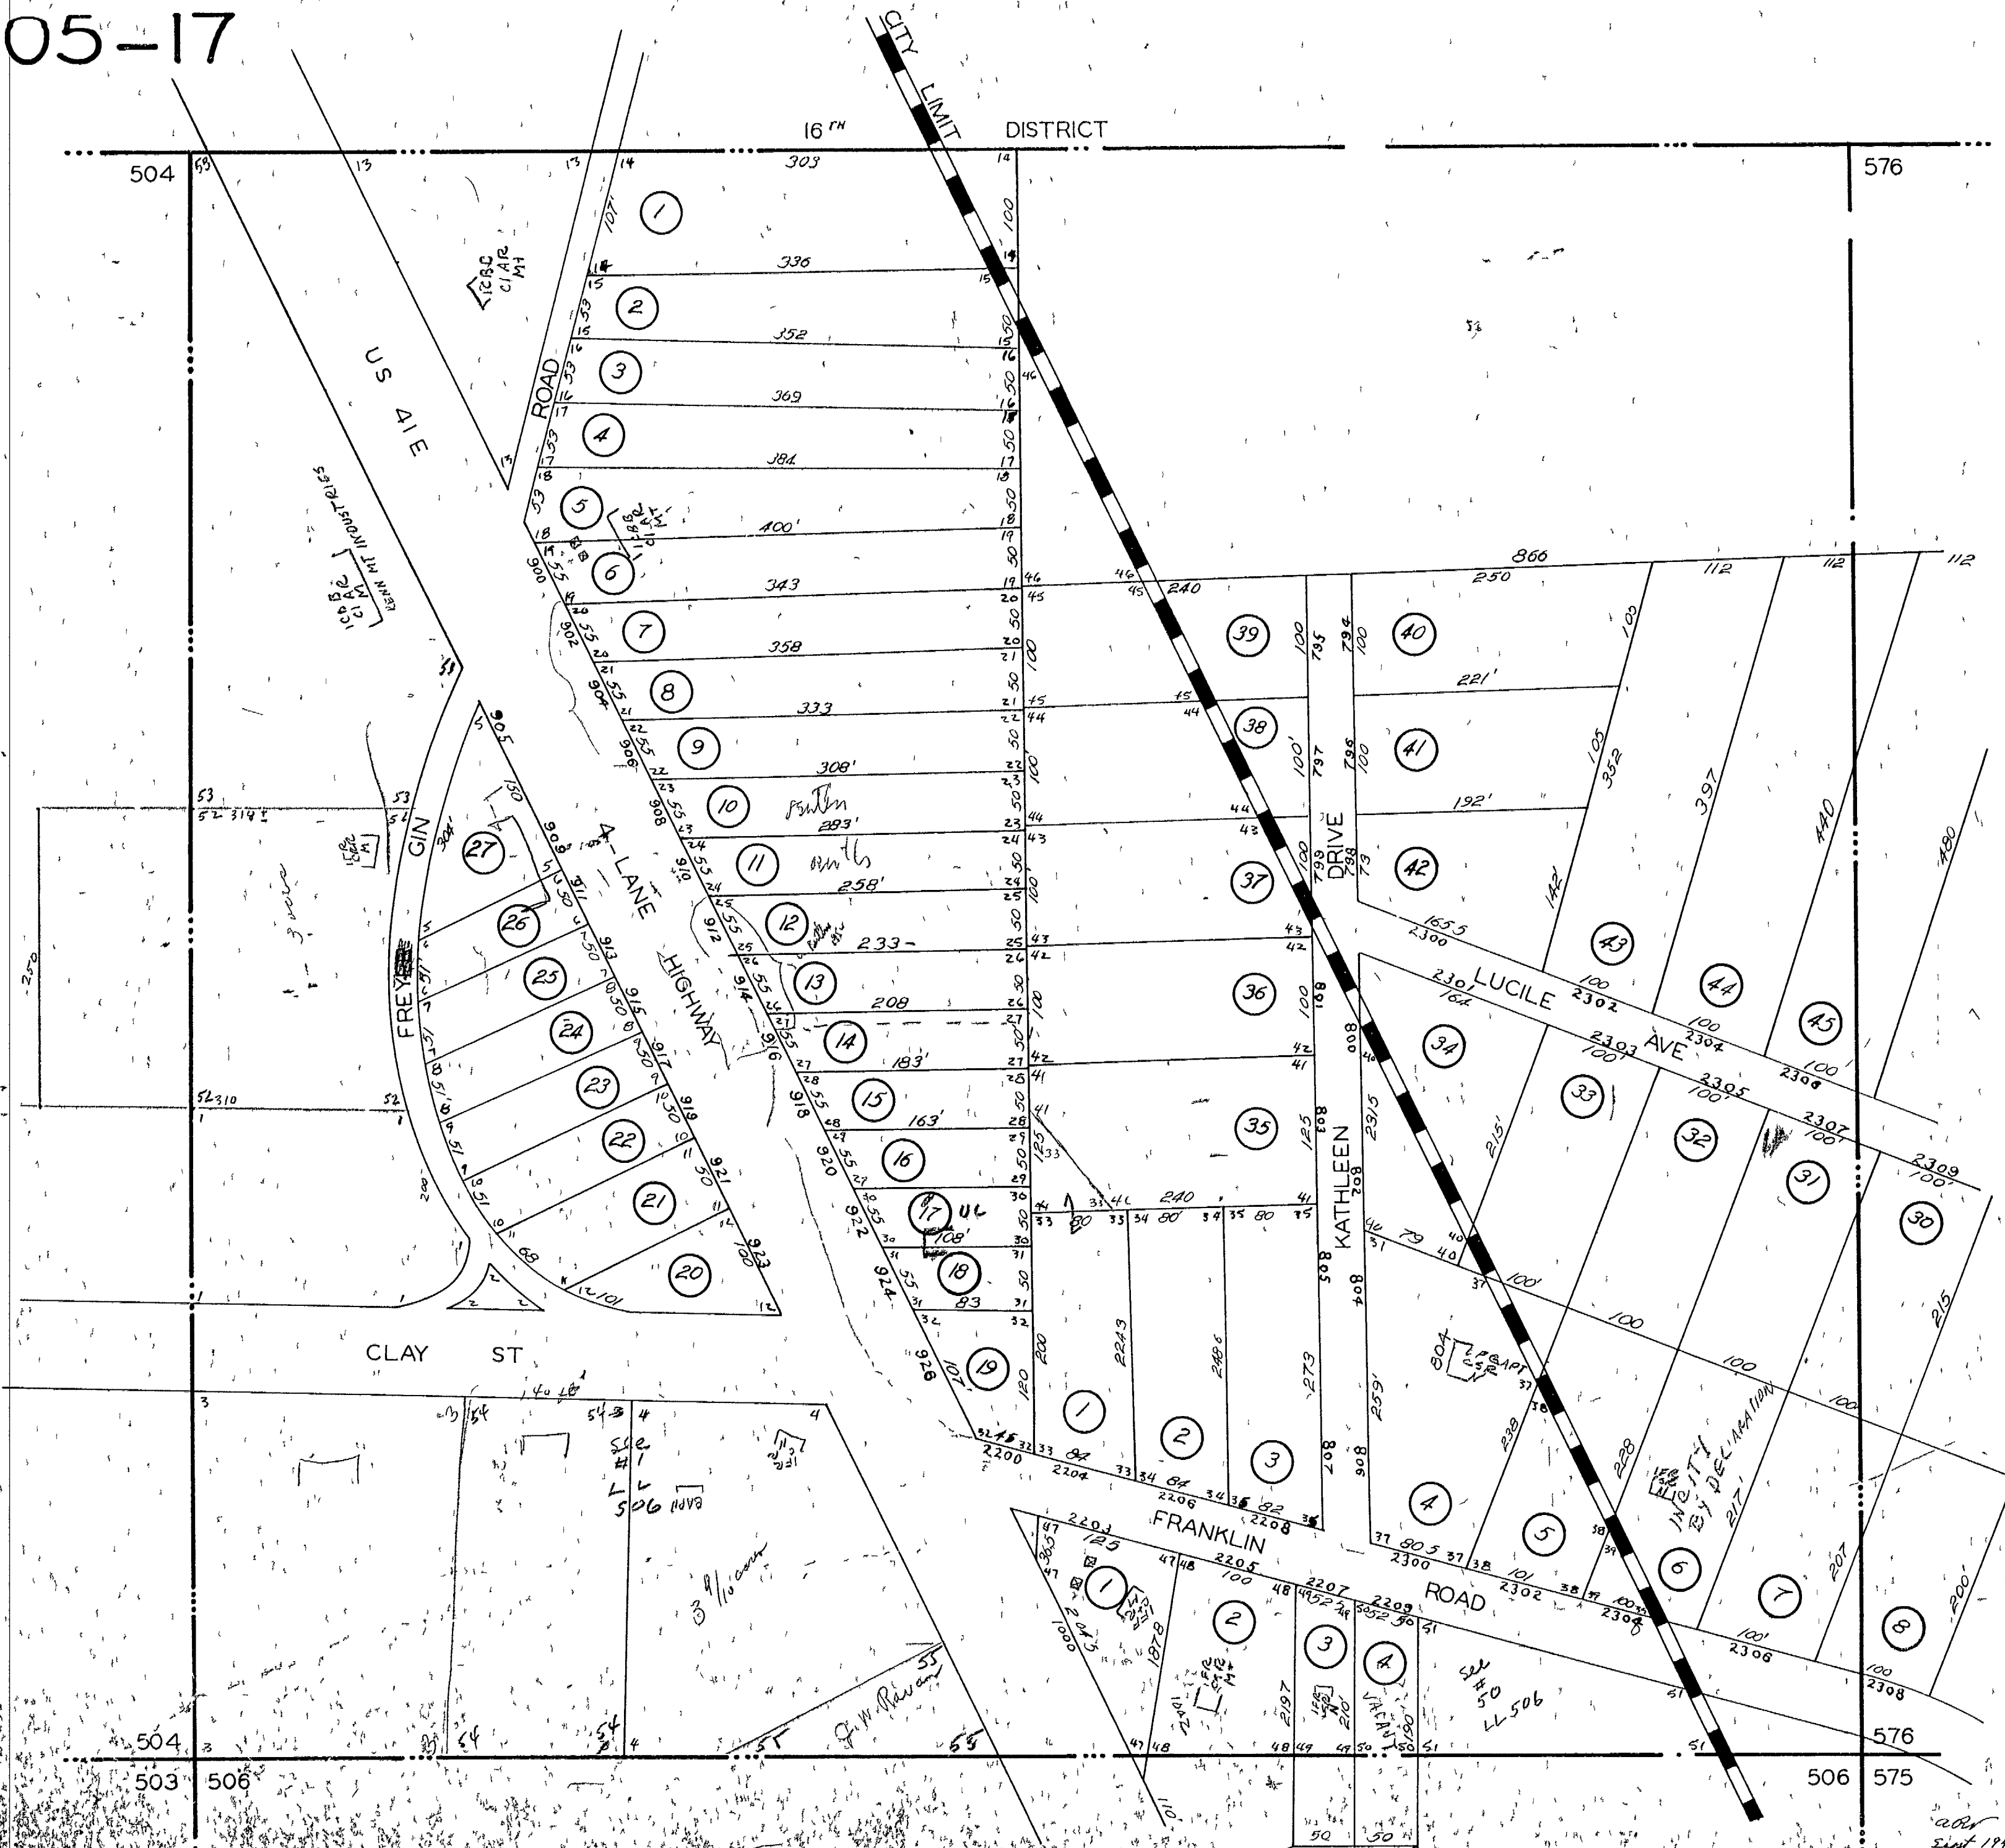

505-17

CITY LIMIT

DISTRICT

504

576

US 41 E

REAR YARD DRIVE

ROAD

GIN

A-LANE HIGHWAY

CLAY ST

FRANKLIN ROAD

KATHLEEN DRIVE

LUCILE AVE

504

576

503

506

506

575

20th Sept 1947