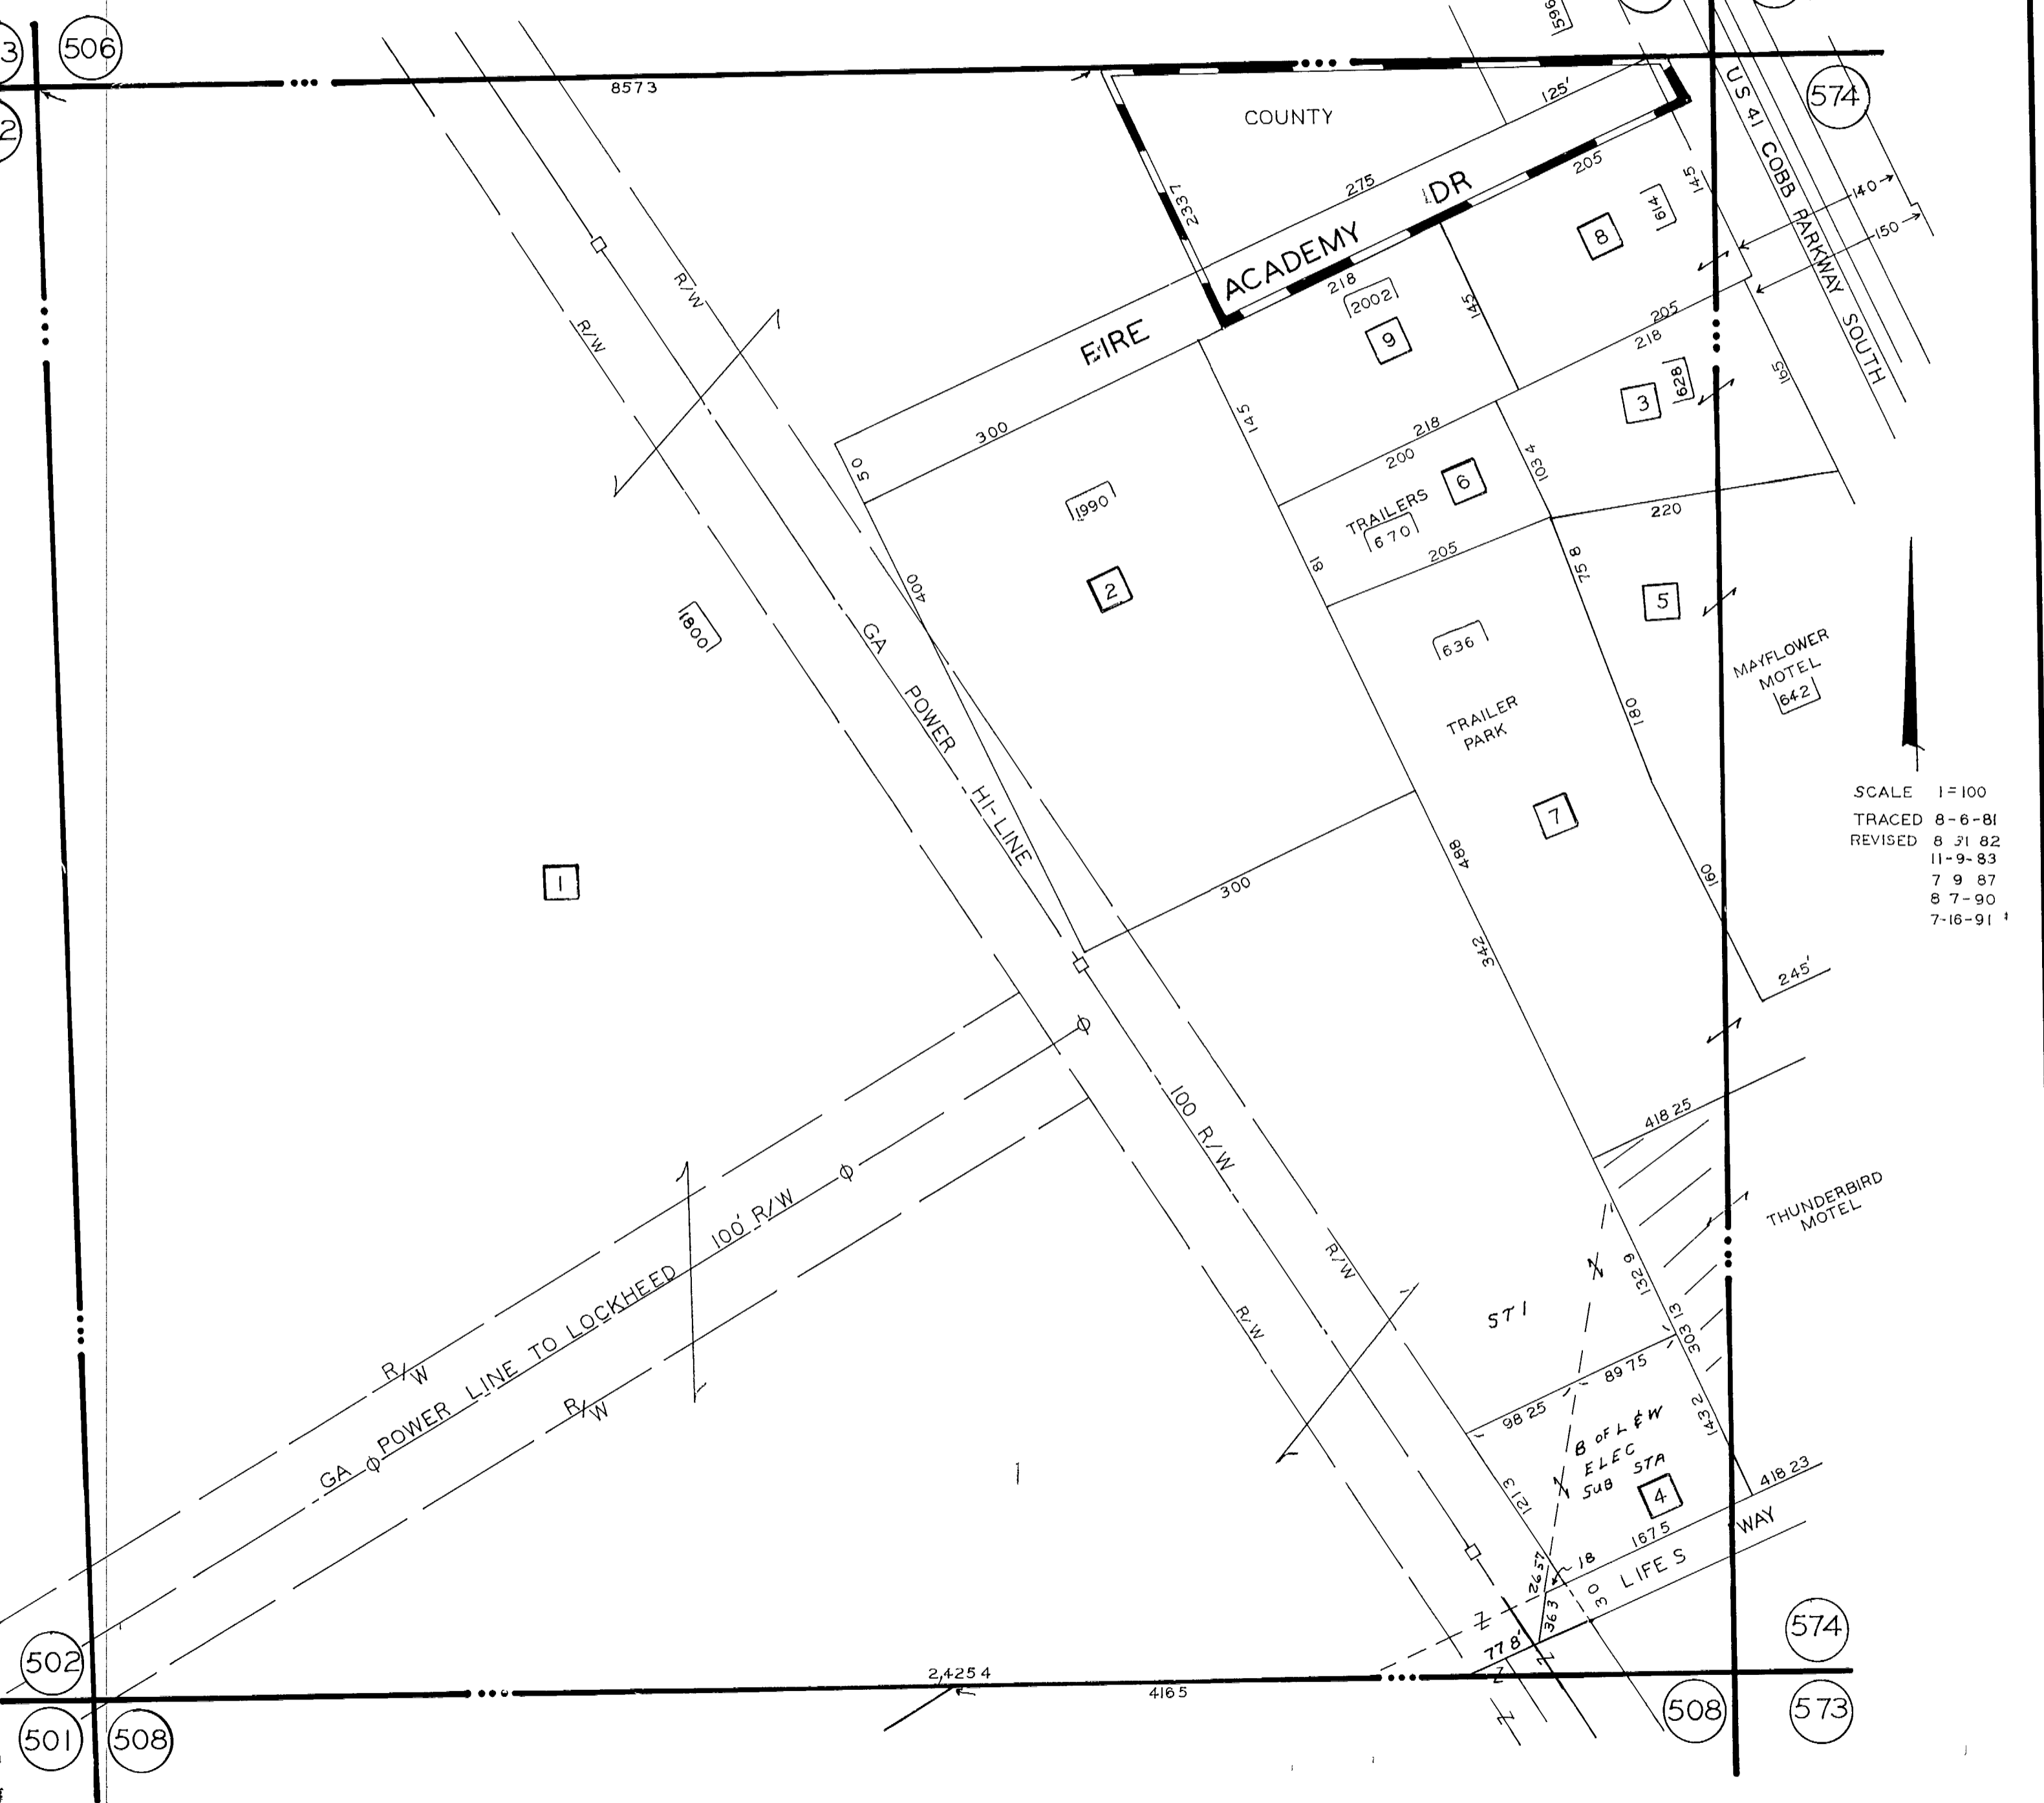

L.L. 507 - 17TH.DIST.

SCALE 1"=100'
 TRACED 8-6-81
 REVISED 8-31-82
 11-9-83
 7-9-87
 8-7-90
 7-16-91

3
 2
 506
 502
 501
 508

506
 575

574

574
 508
 573

8573

4165