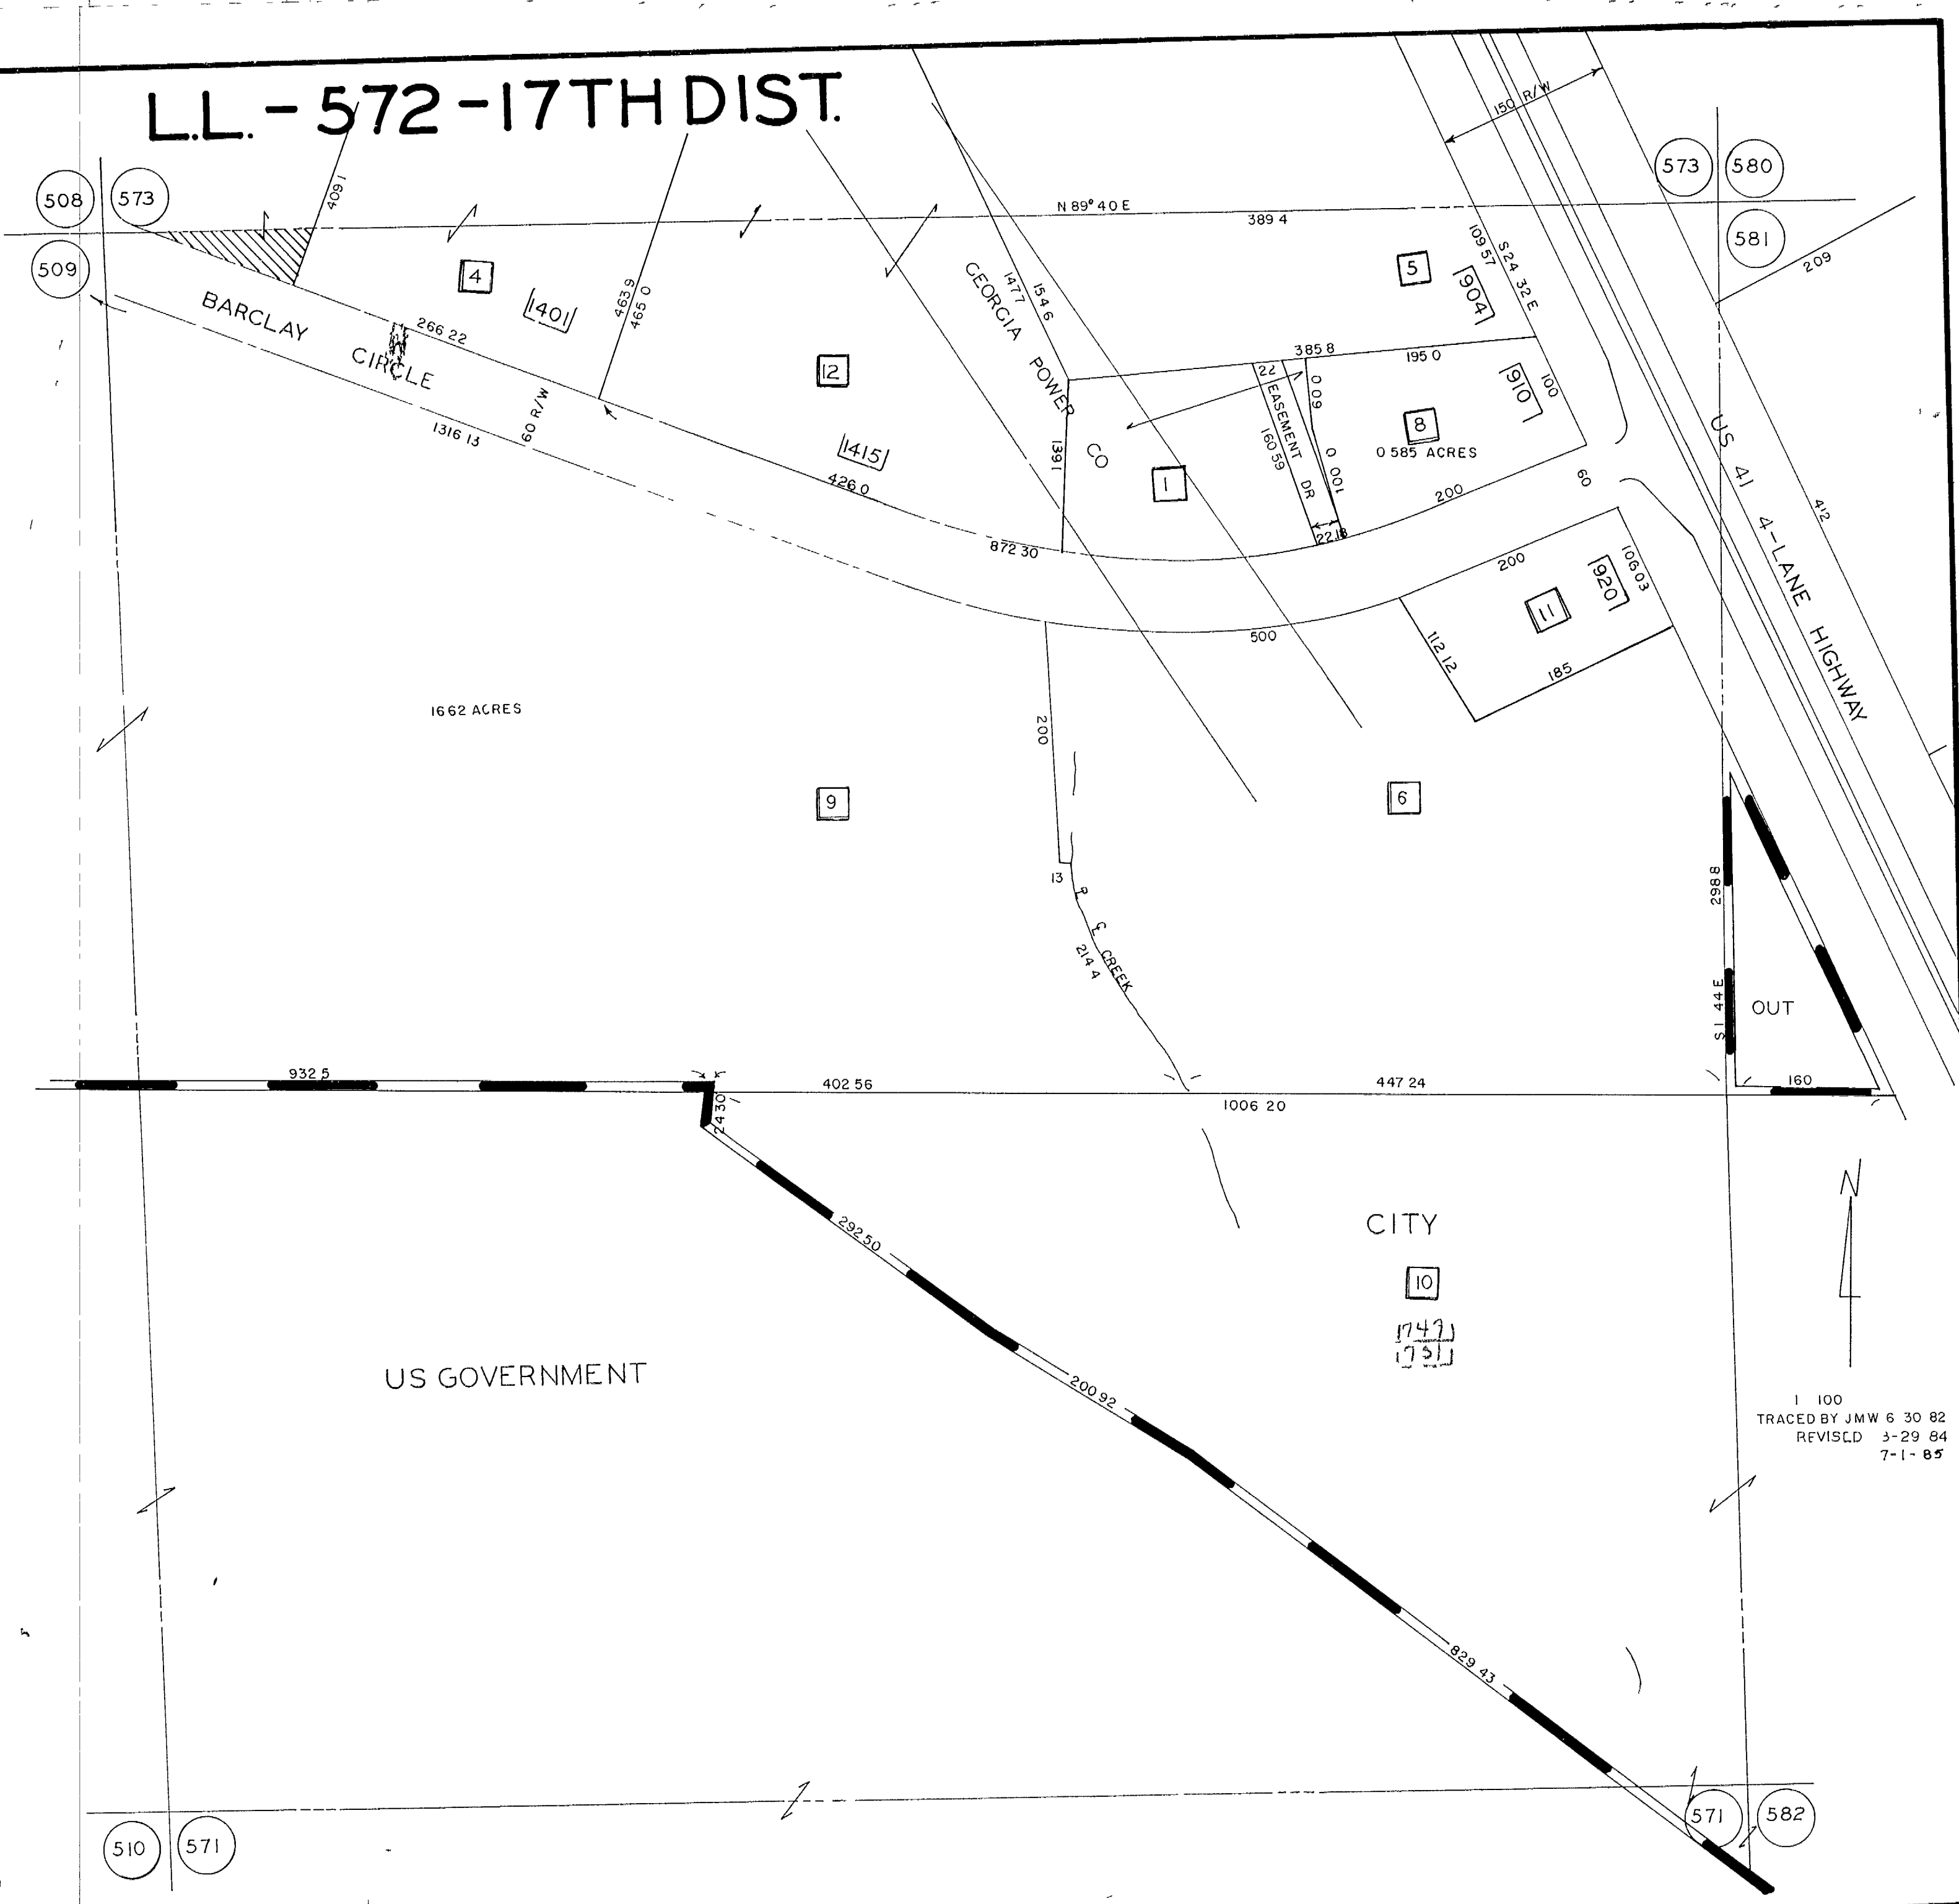

LL-572-17TH DIST.

1" = 100'
TRACED BY JMW 6 30 82
REVISED 3-29 84
7-1-85