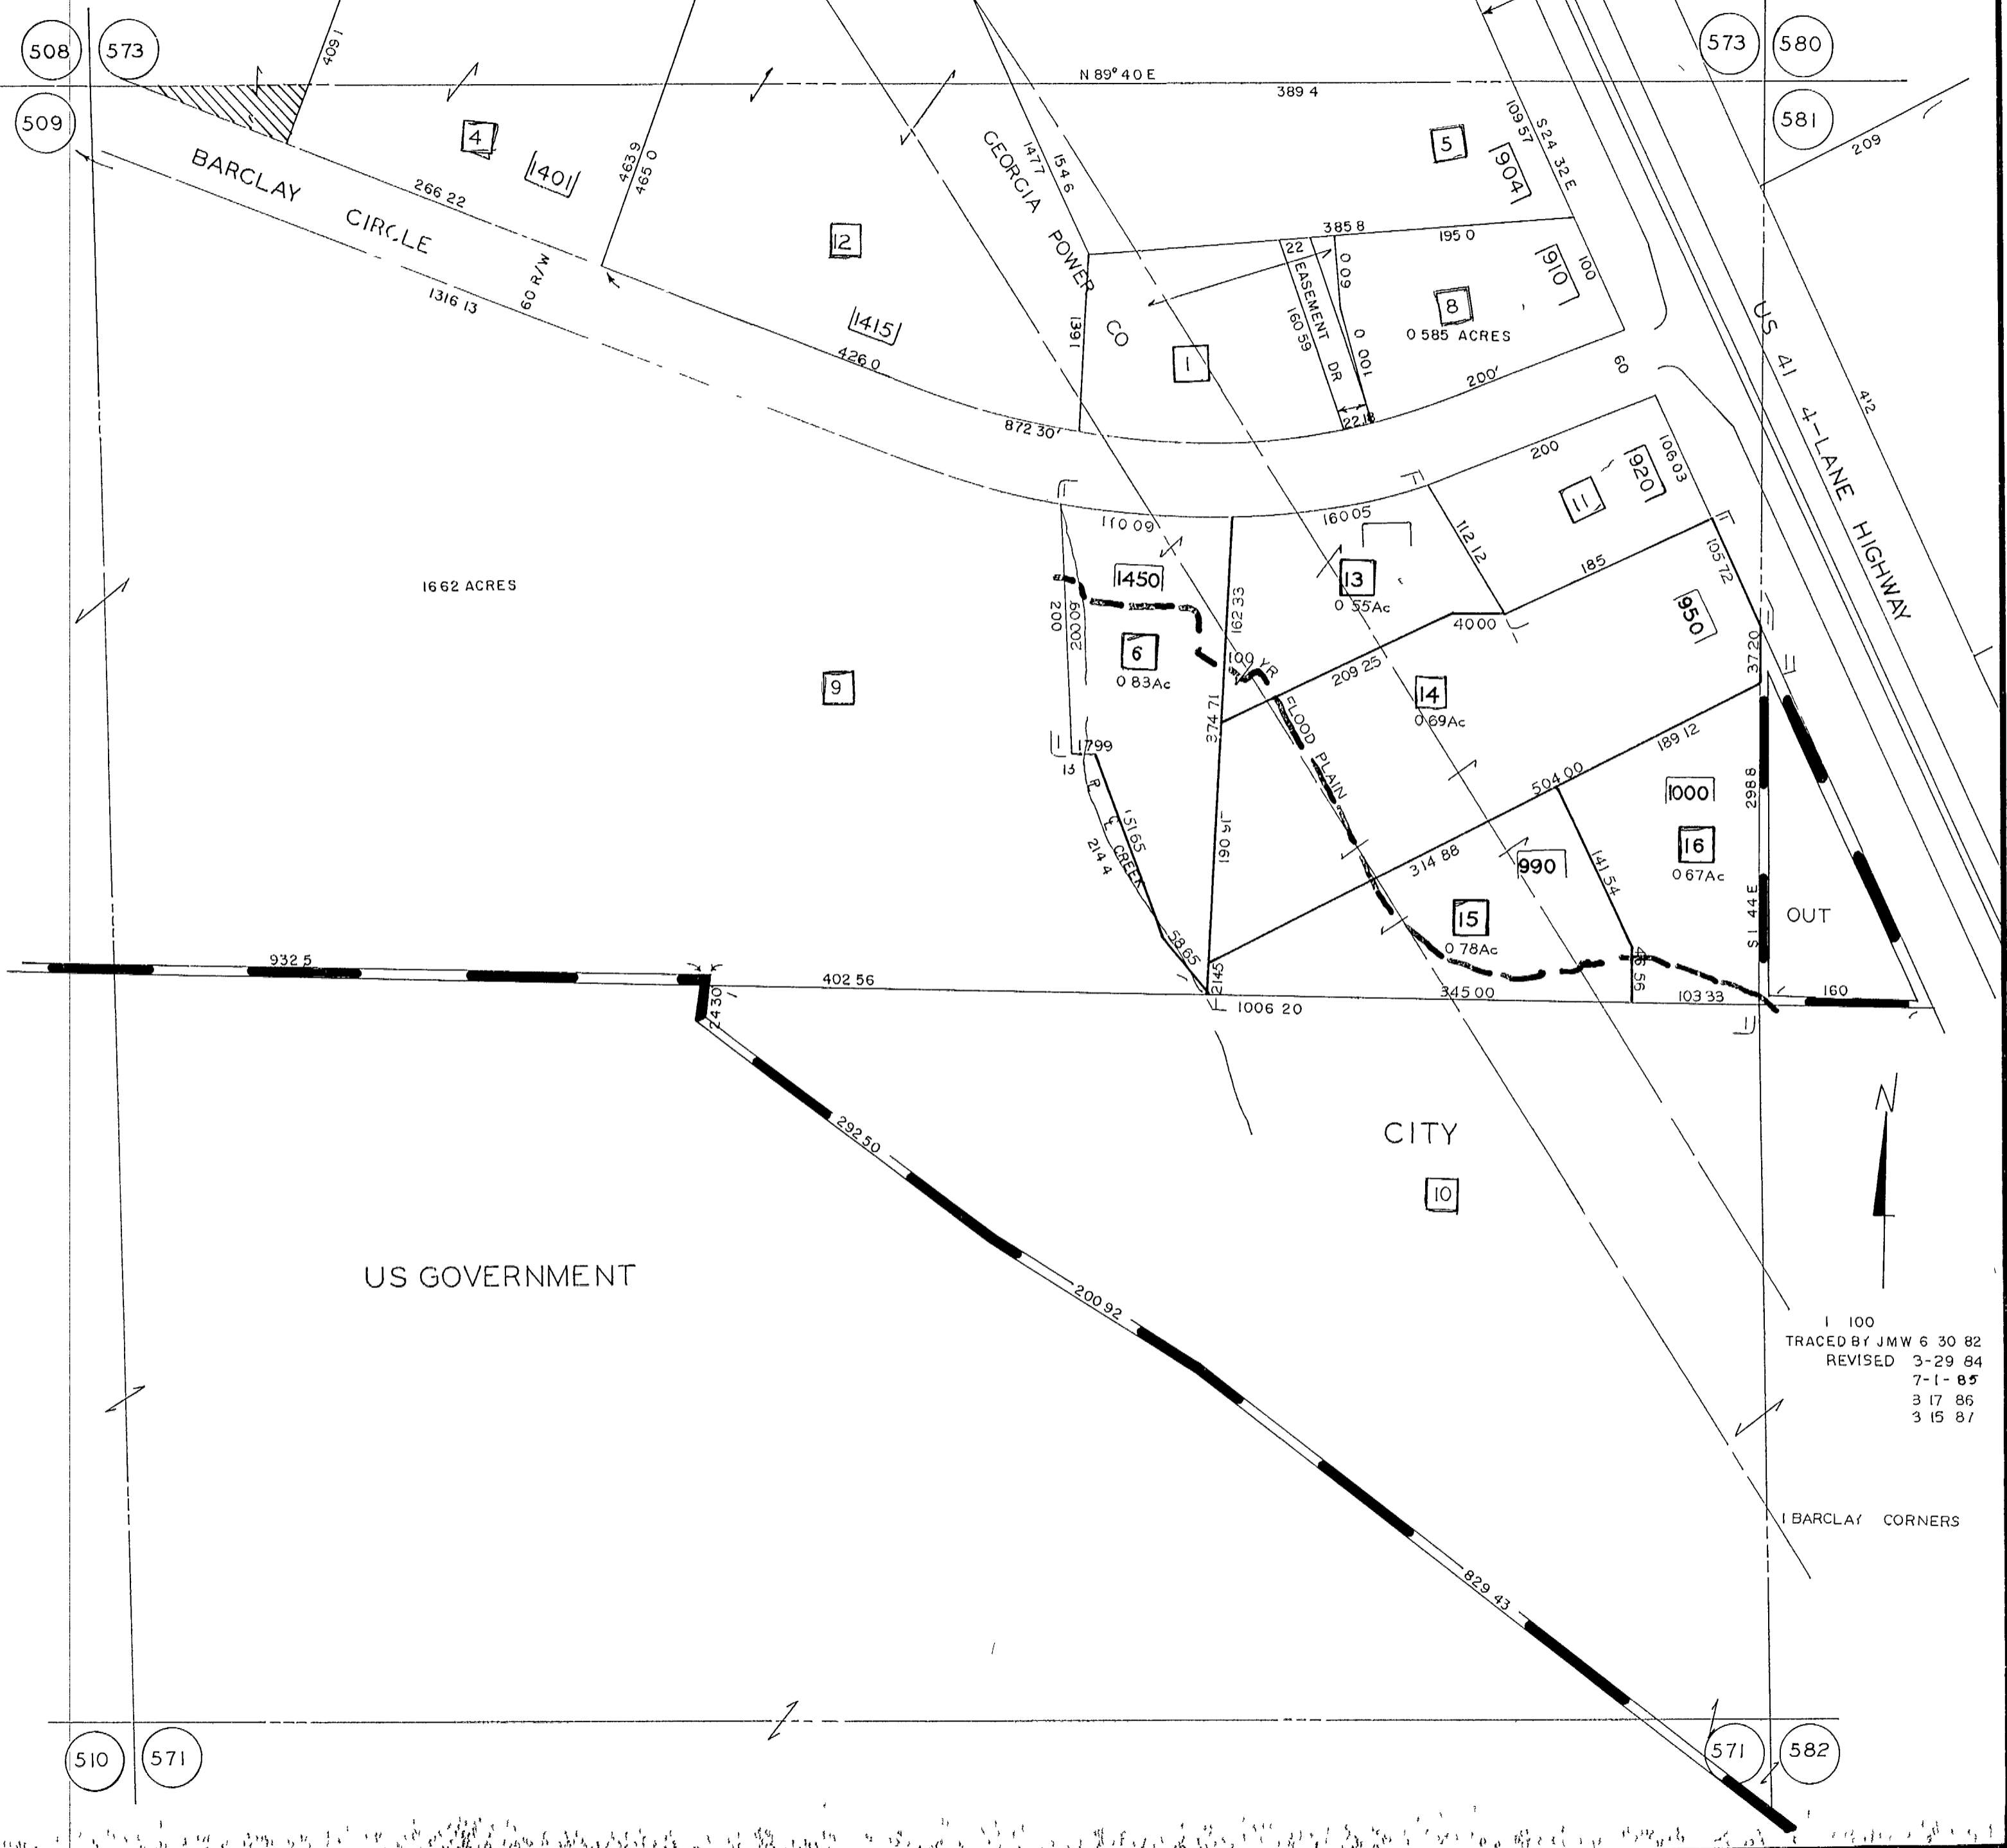

L.L. - 572 - 17TH DIST.

1 100
TRACED BY JMW 6 30 82
REVISED 3-29 84
7-1-85
3 17 86
3 15 87

1 BARCLAY CORNERS