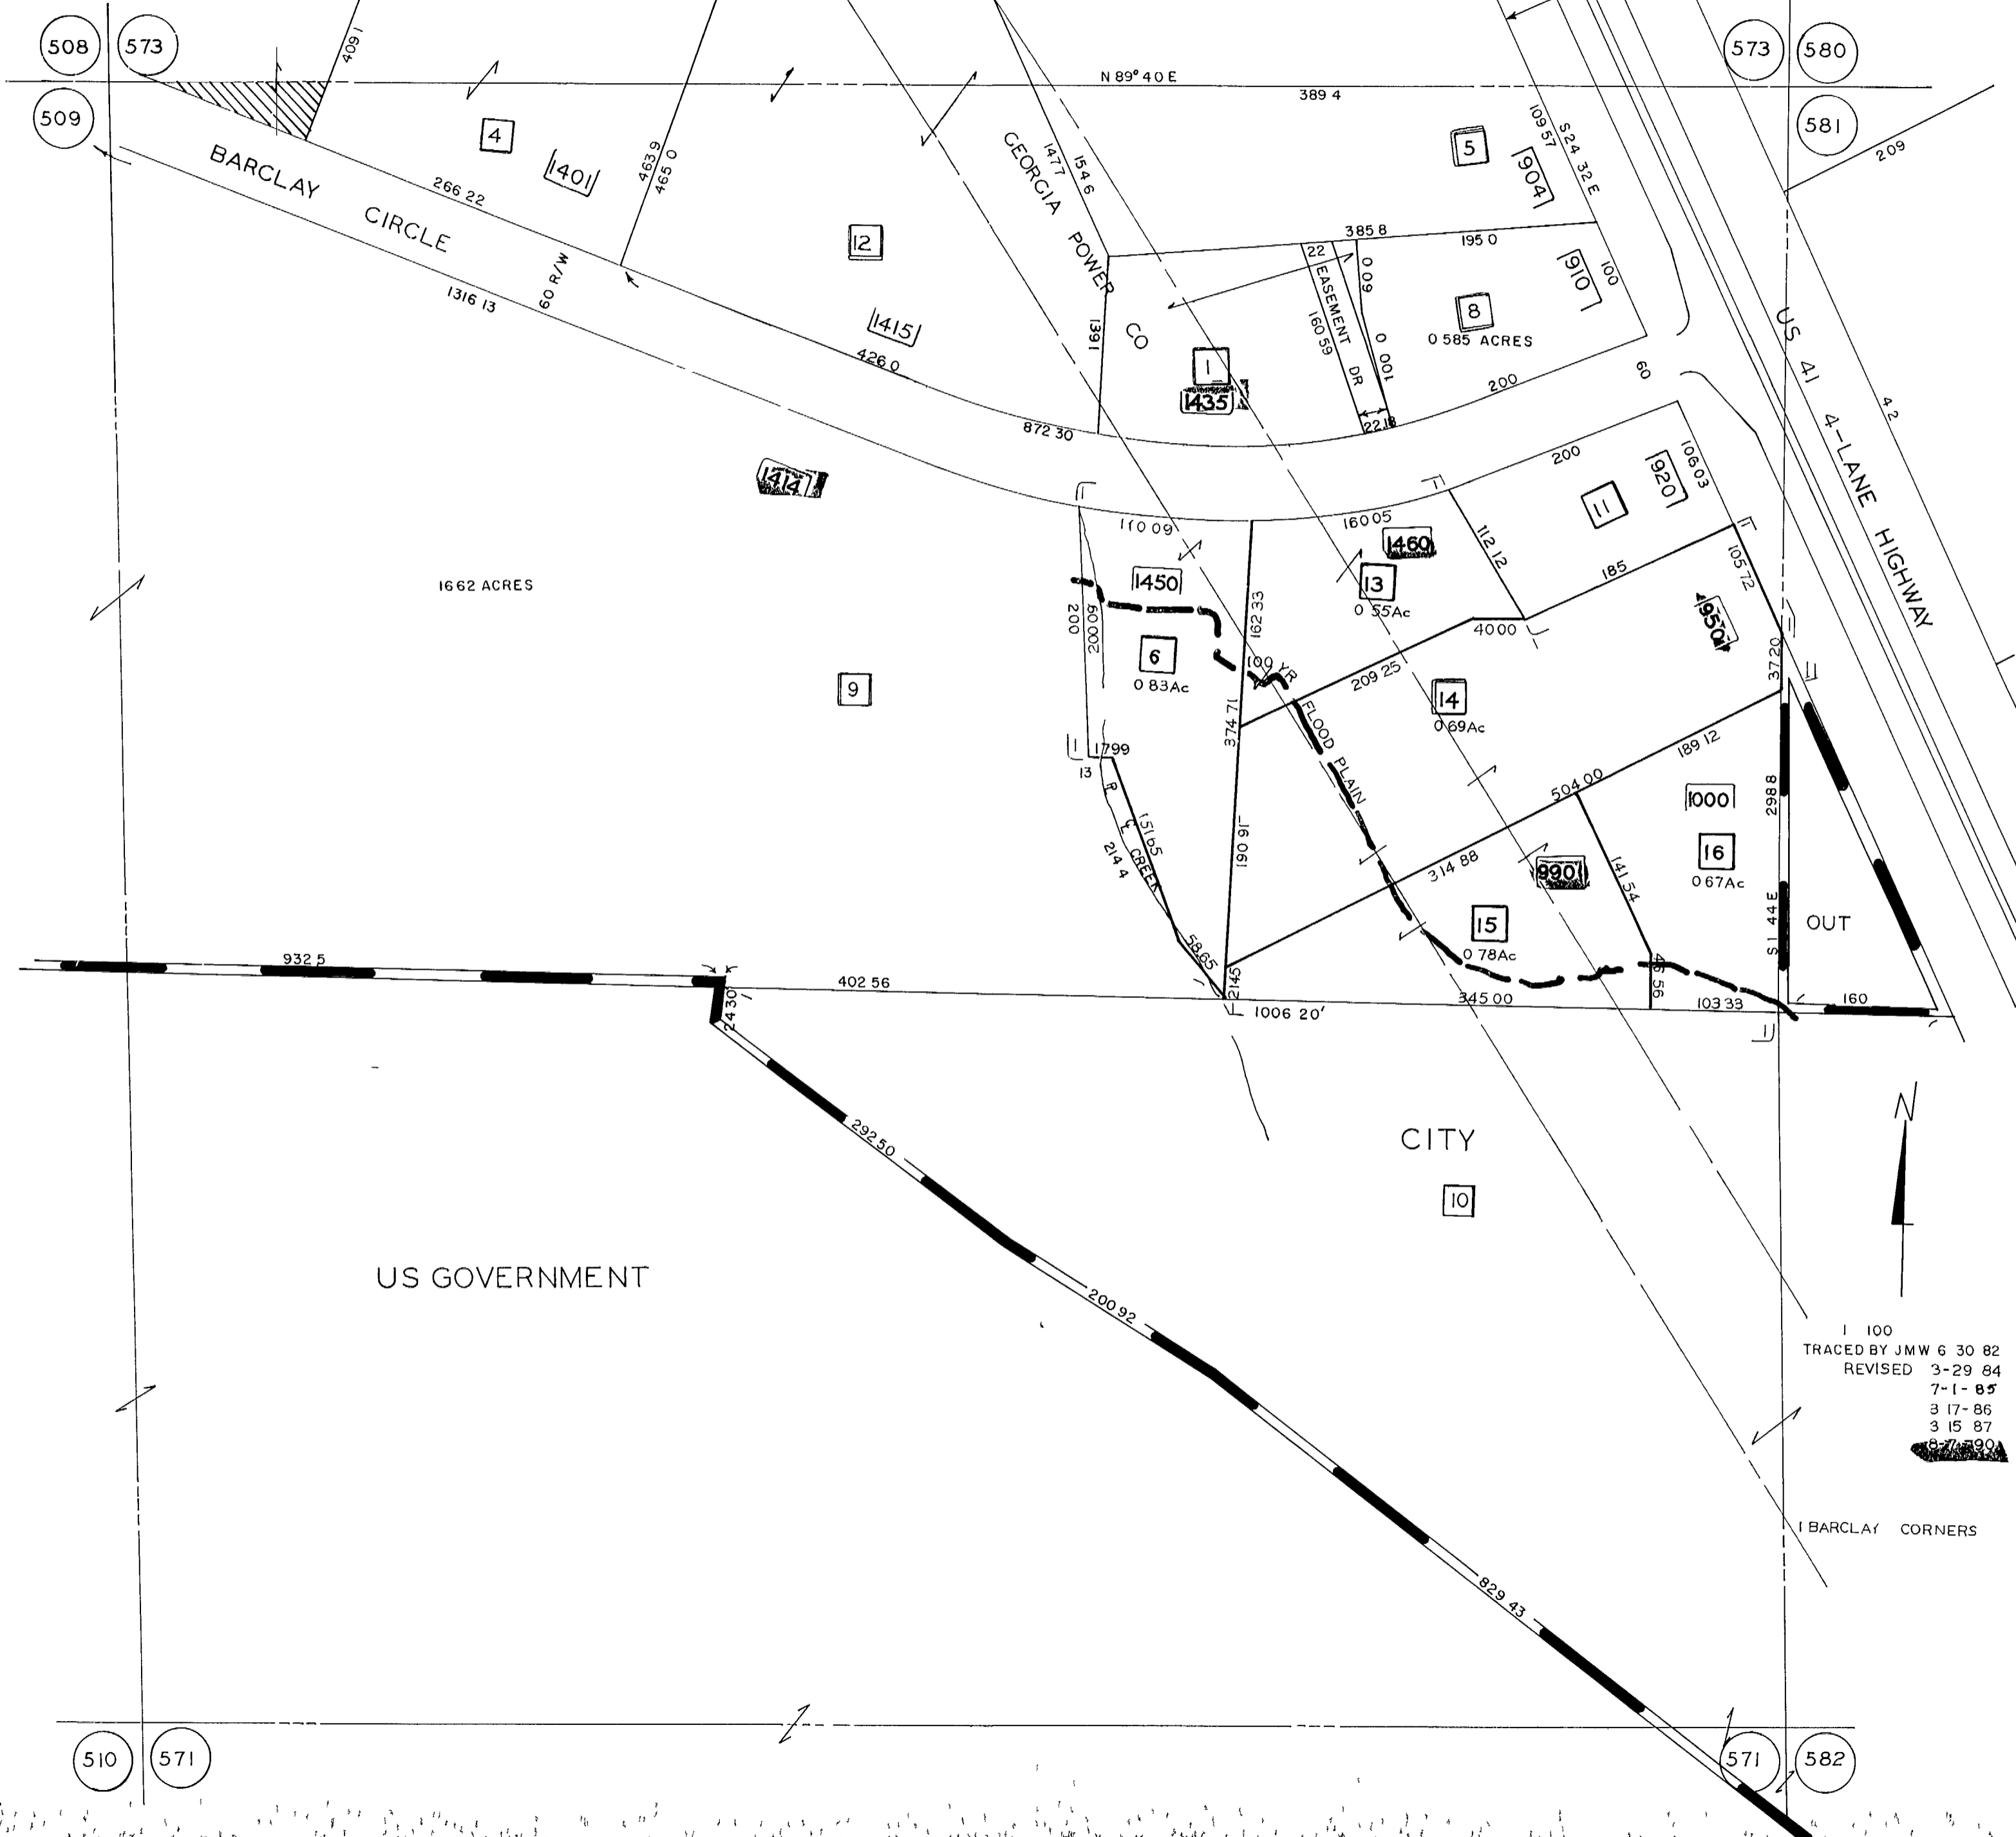

LL-572-17TH DIST.

1 100
TRACED BY JMW 6 30 82
REVISED 3-29 84
7-1-85
3 17-86
3 15 87
8-7-90

1 BARCLAY CORNERS