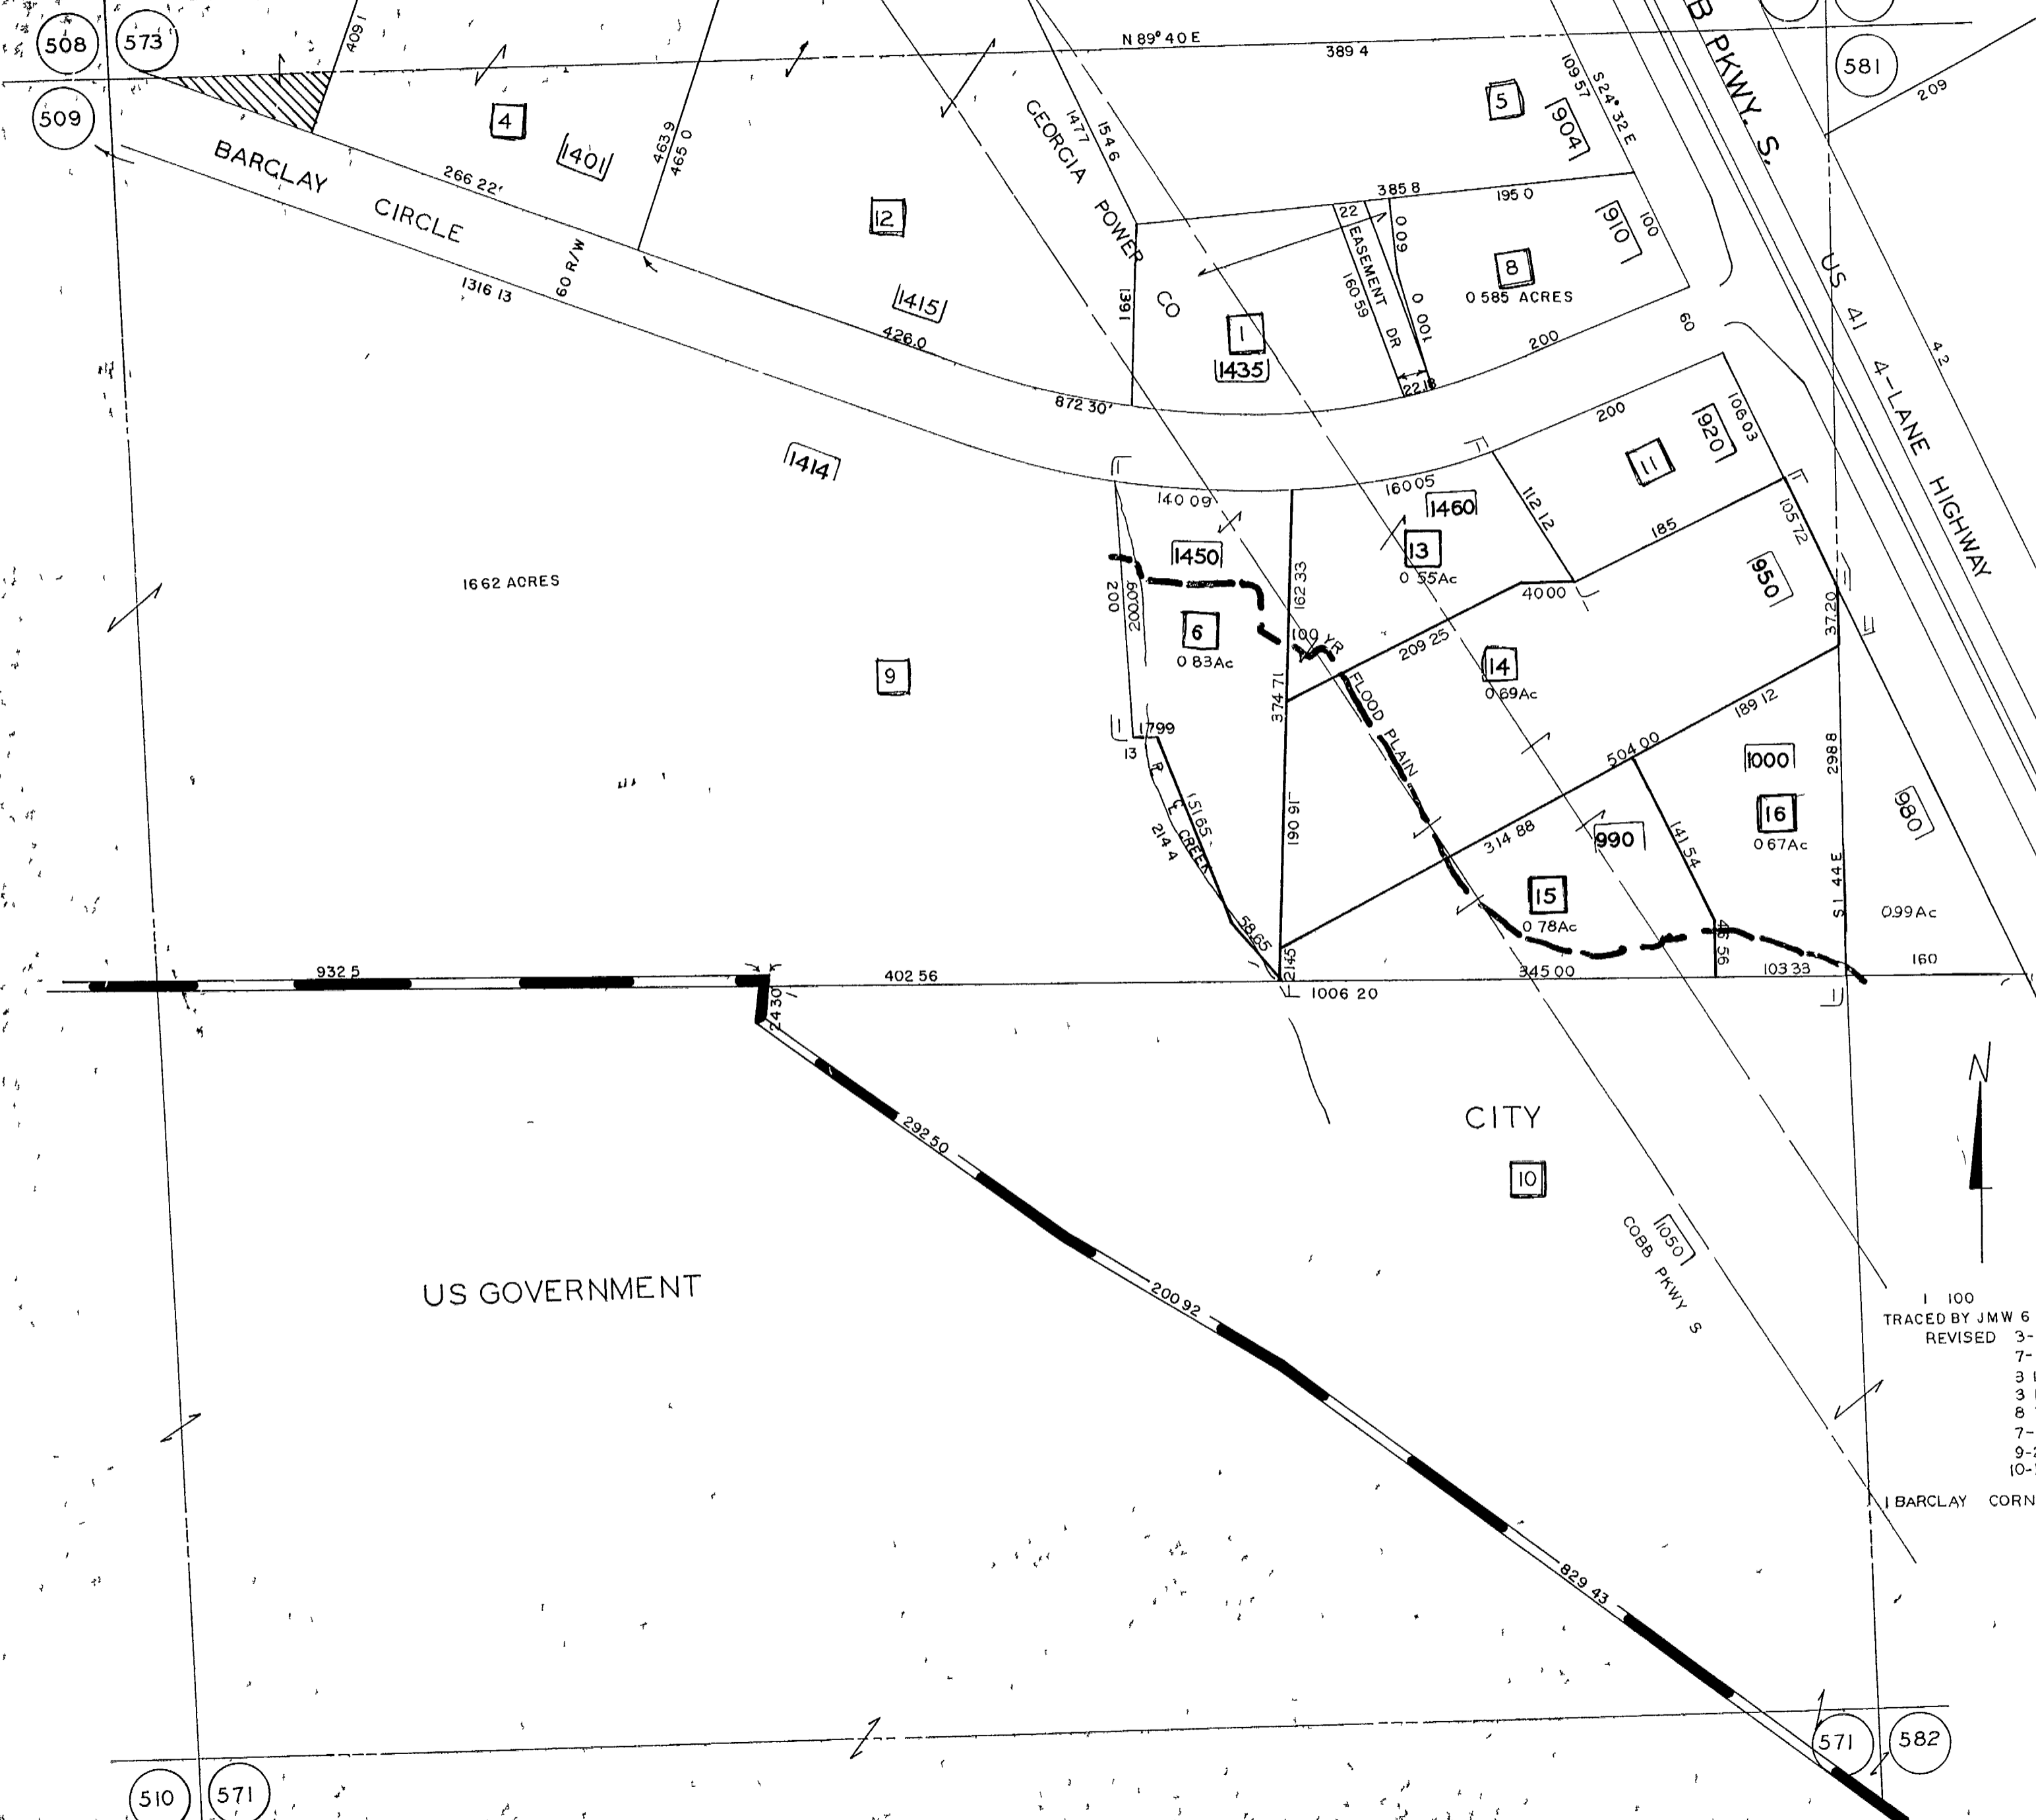

LL-572-17TH DIST.

I 100
 TRACED BY JMW 6 30 82
 REVISED 3-29 84
 7-1-85
 3-17-86
 3-15-87
 8-7-90
 7-16-91
 9-20-93
 10-12-93
 BARCLAY CORNERS