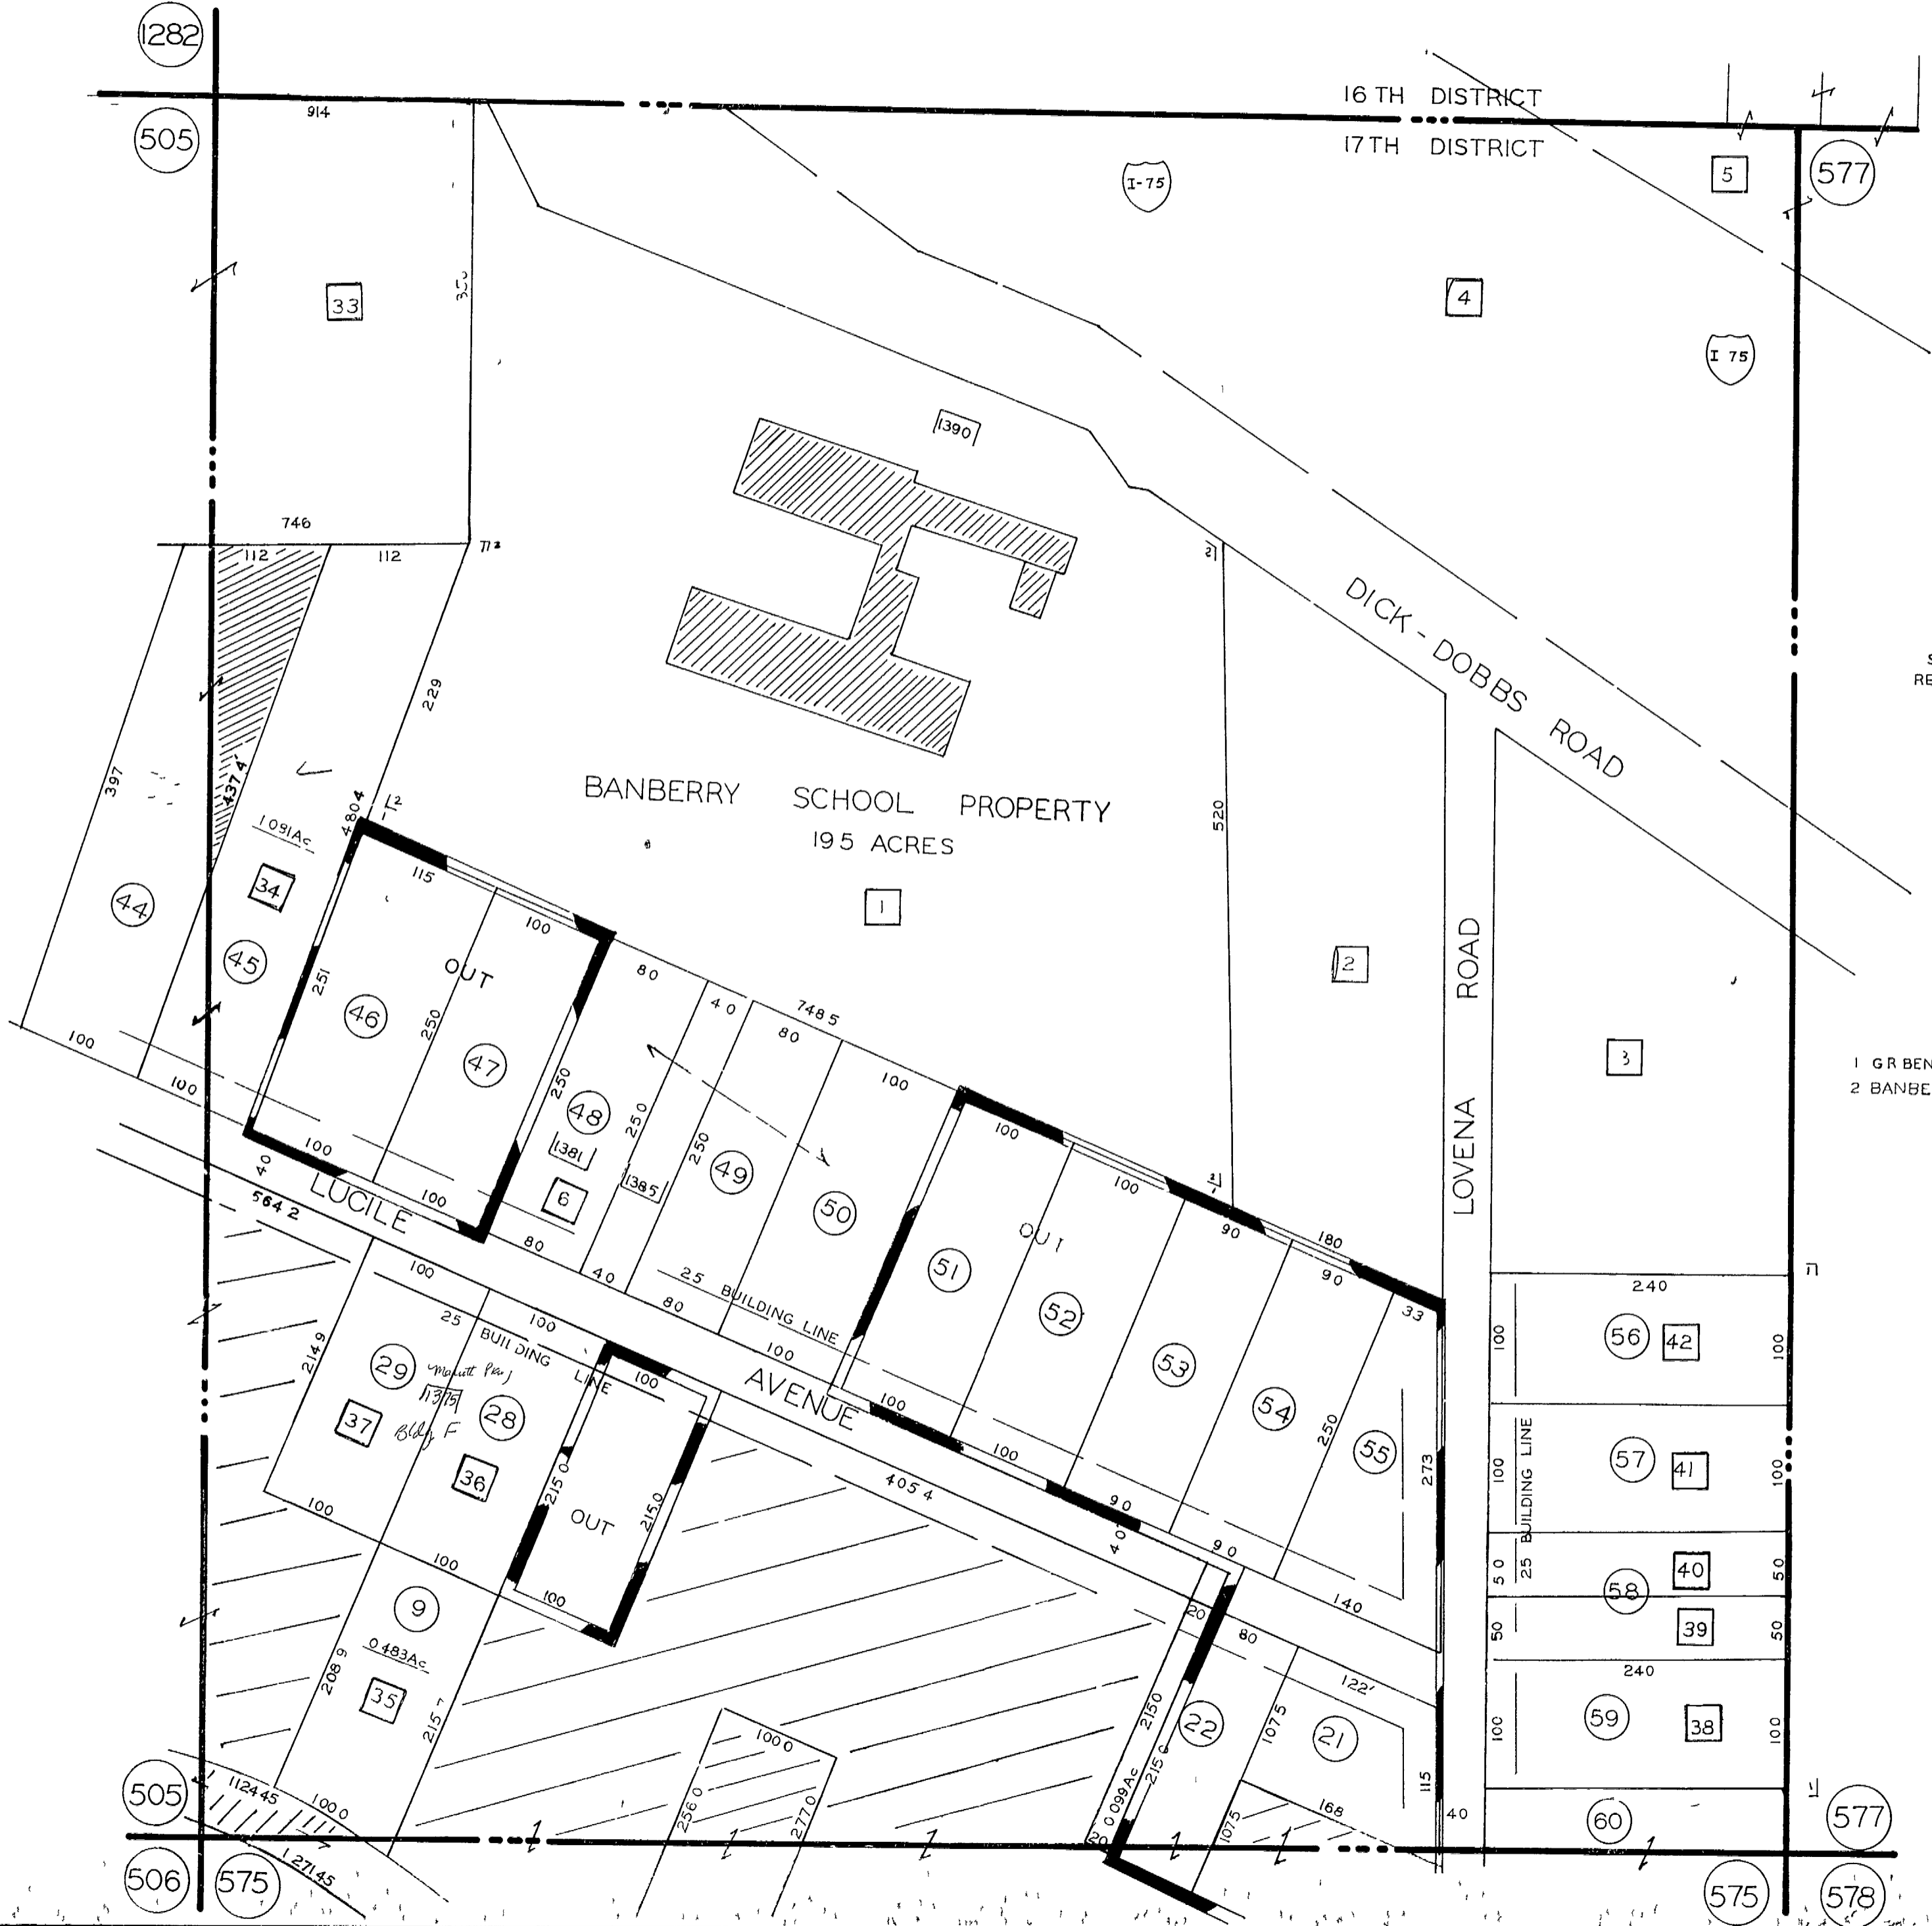

L.L. 576 - 17TH. DIST.

1282

505

16 TH DISTRICT
17 TH DISTRICT

5

577

NORTH

SCALE 1"=100'
REVISED 8-31-82
5-11-83
10-26-83
12-14-83
1-12-84

SUBD
1 GR BENTLY ESTATE
2 BANBERRY SCHOOL

505

506

575

575

577

578