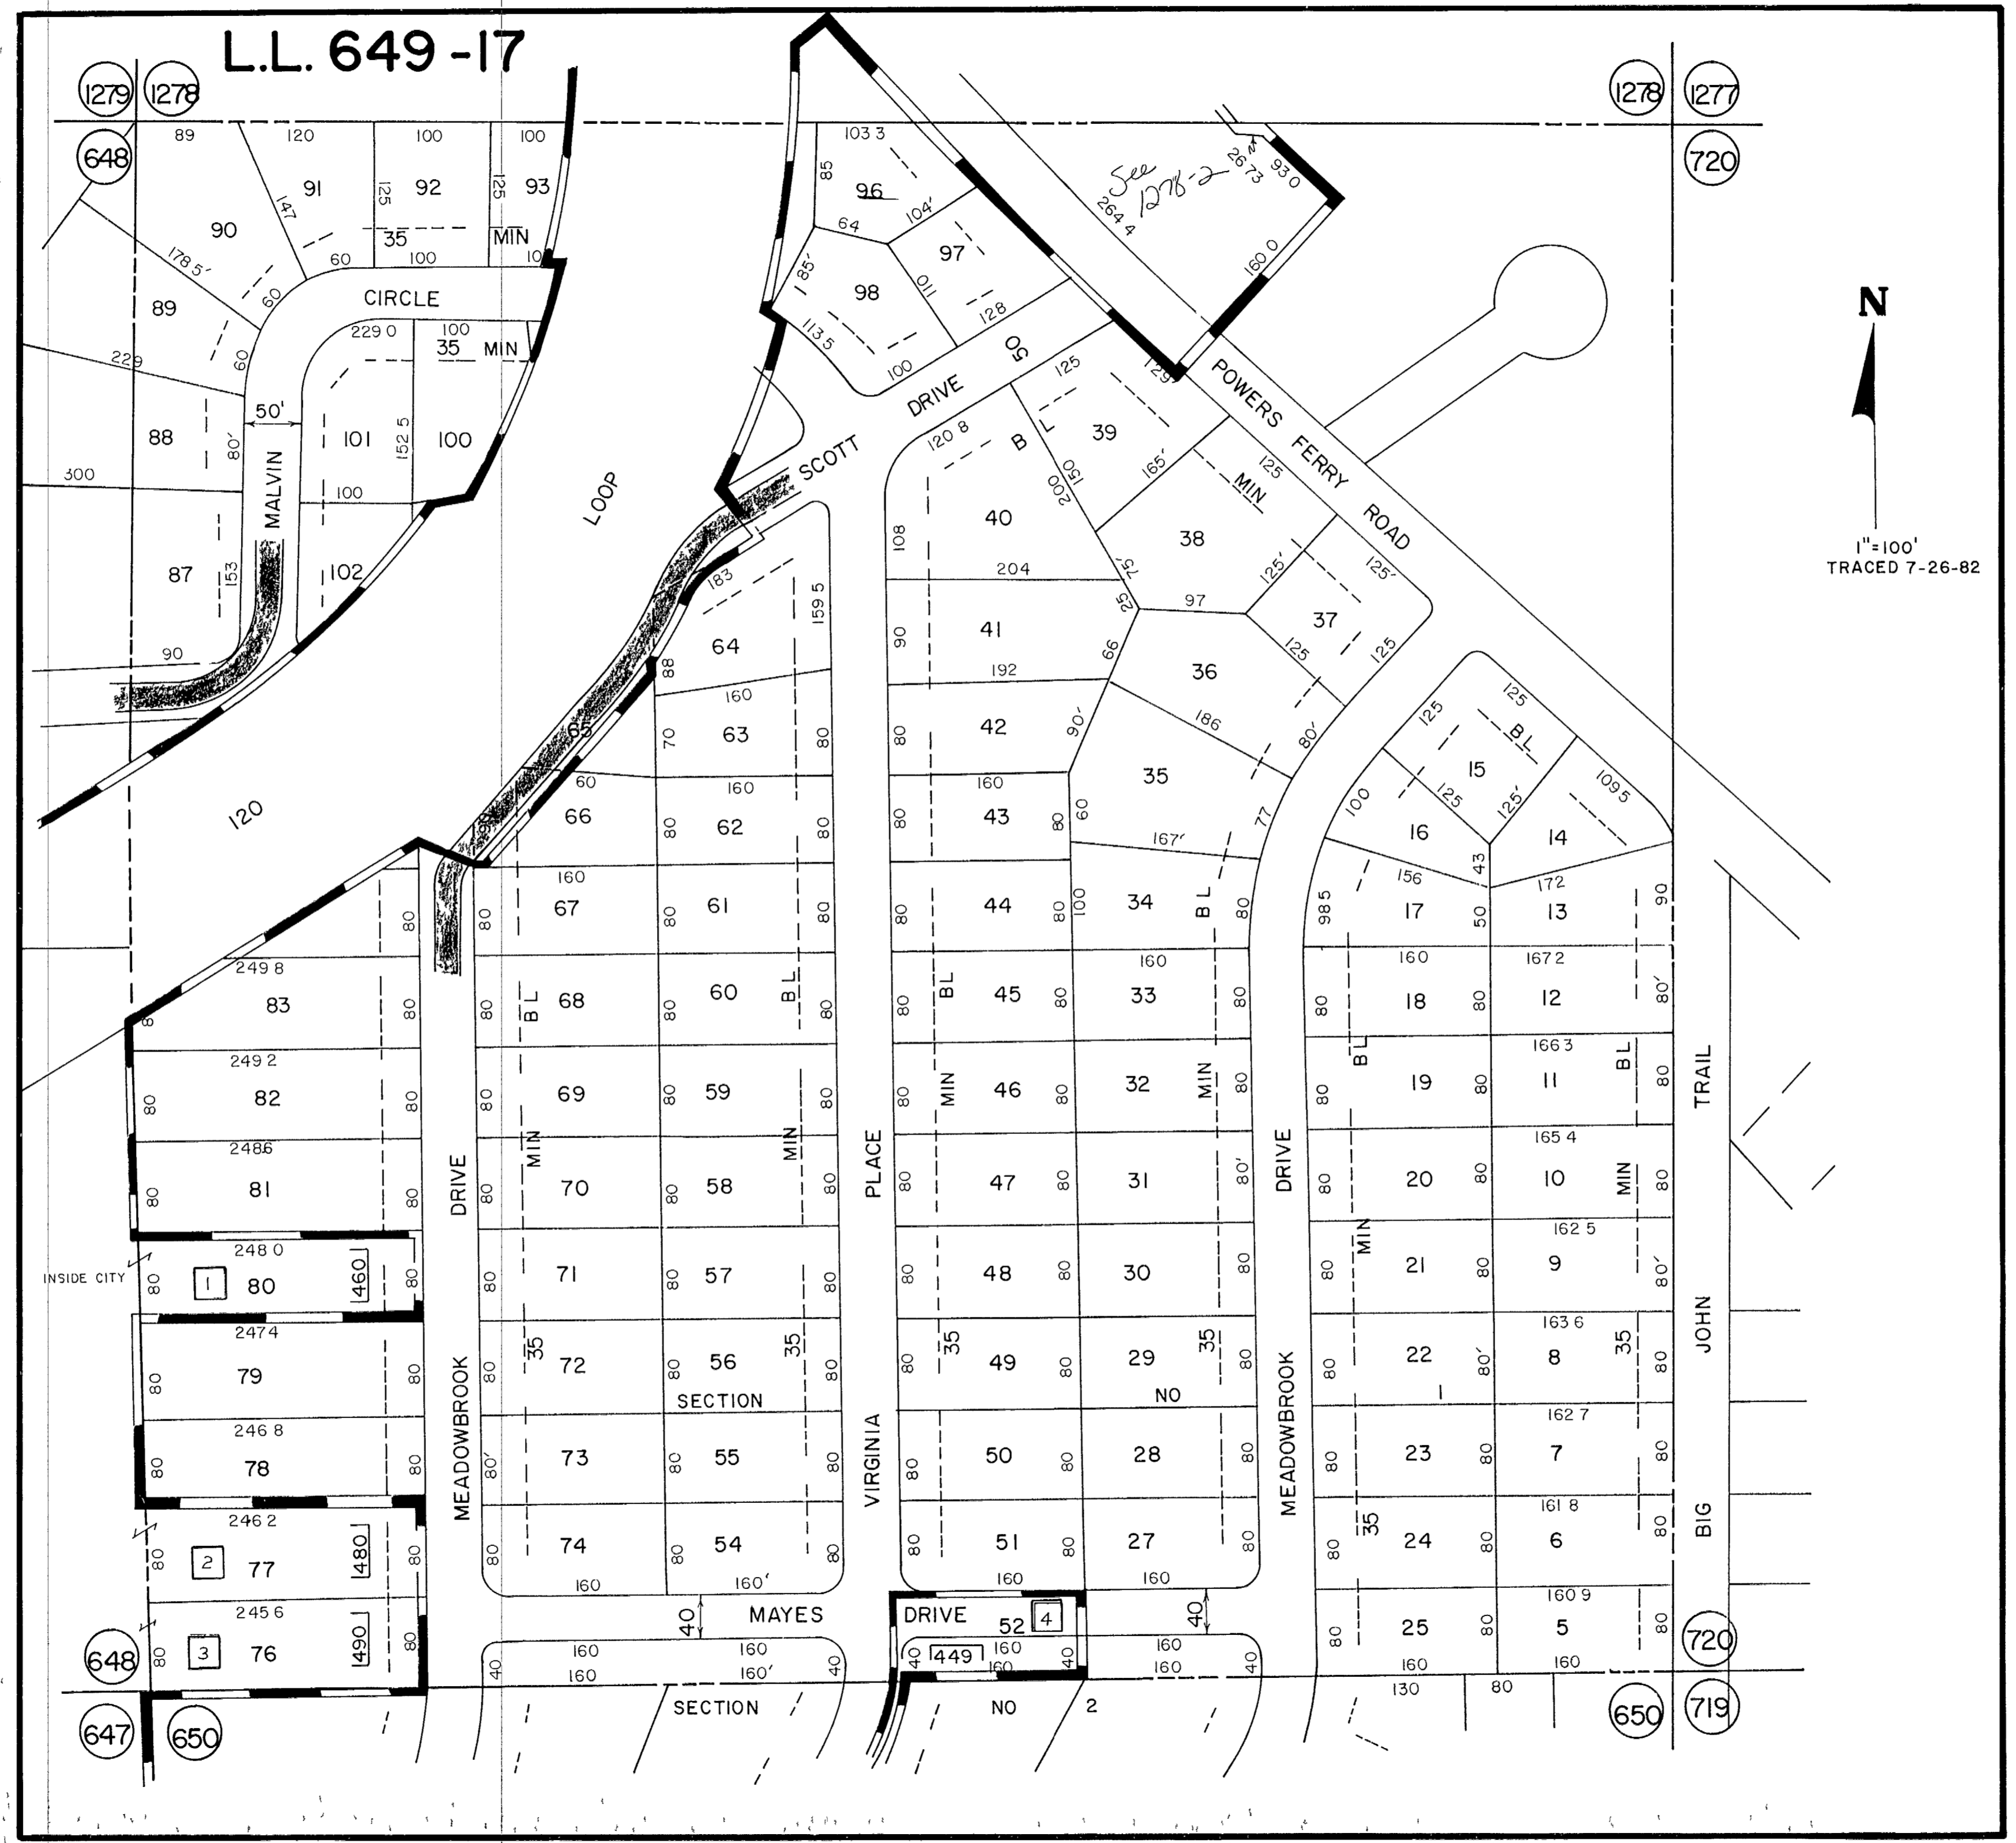

L.L. 649-17

N
 1"=100'
 TRACED 7-26-82

See 1278-2
 254.4

SECTION

SECTION

DRIVE 52 4
 1449
 NO 2

INSIDE CITY

MAYES

VIRGINIA PLACE

MEADOWBROOK DRIVE

MEADOWBROOK DRIVE

JOHN BIG TRAIL

POWERS FERRY ROAD

SCOTT DRIVE

120

MALVIN CIRCLE

LOOP

1279

1278

648

1278

1277

720

647