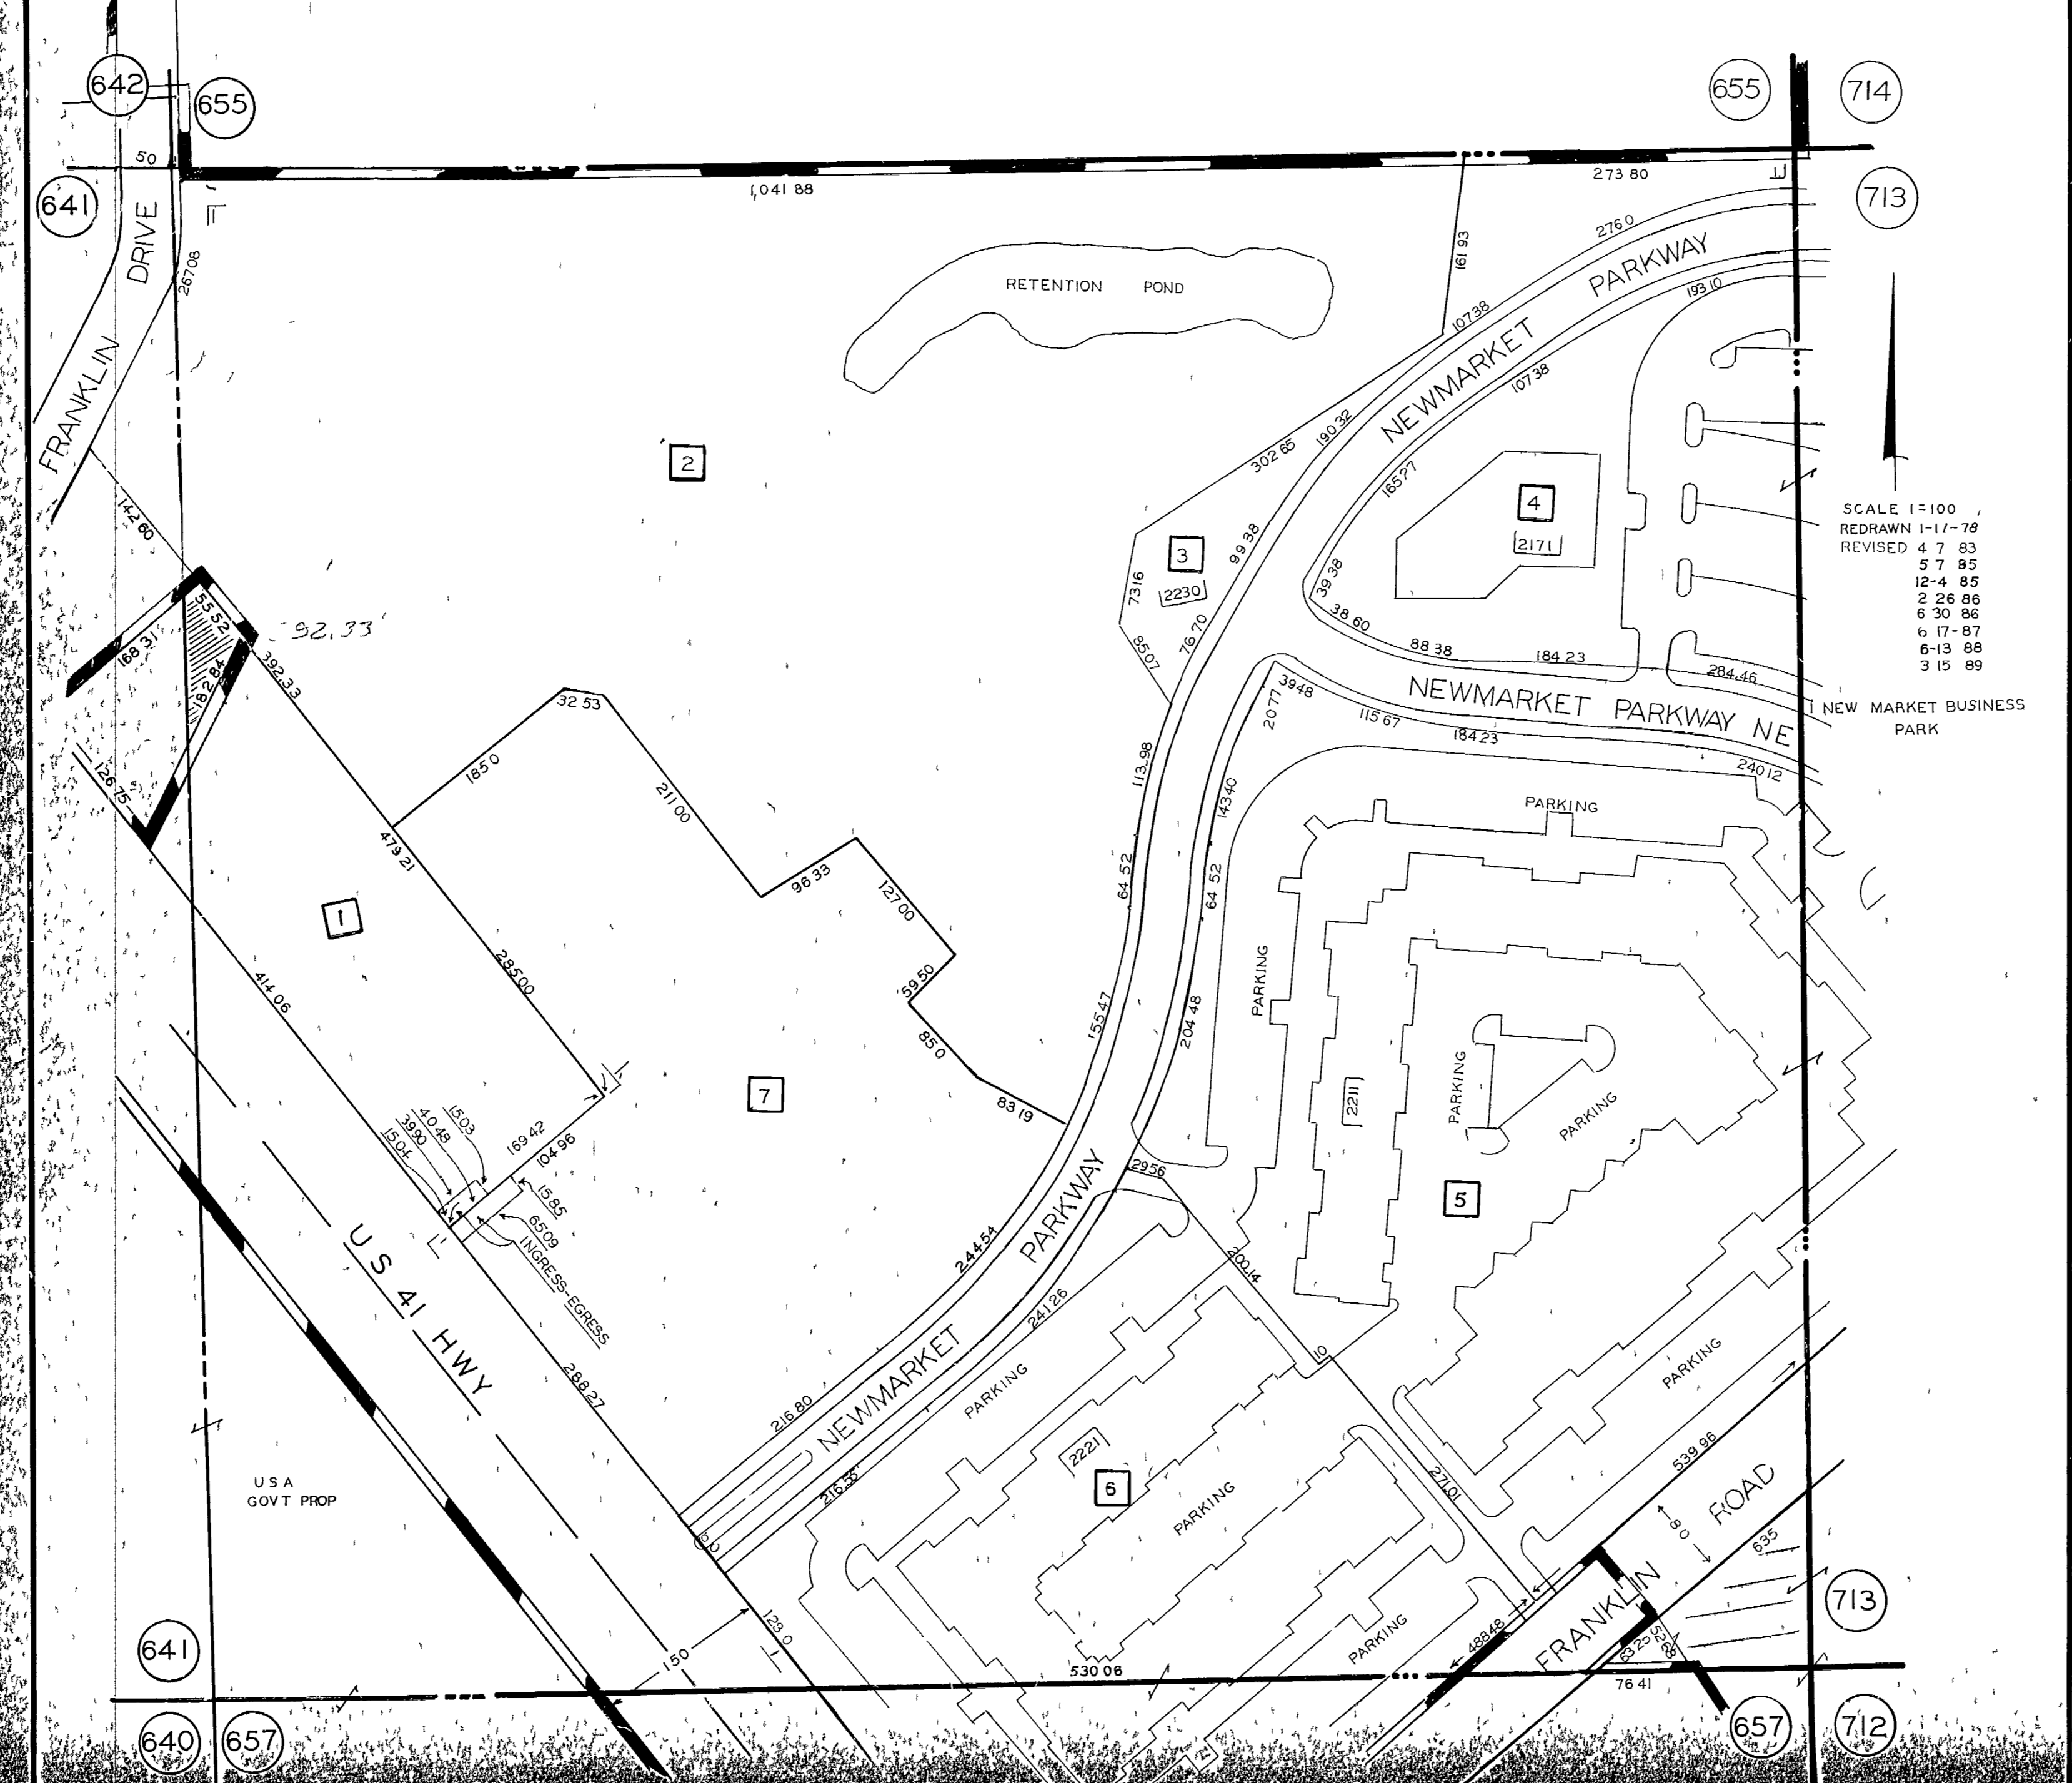

# L.L. 656 -17TH. DIST.

SCALE 1"=100'  
REDRAWN 1-17-76  
REVISED 4-7-83  
5-7-85  
12-4-85  
2-26-86  
6-30-86  
6-17-87  
6-13-88  
3-15-89