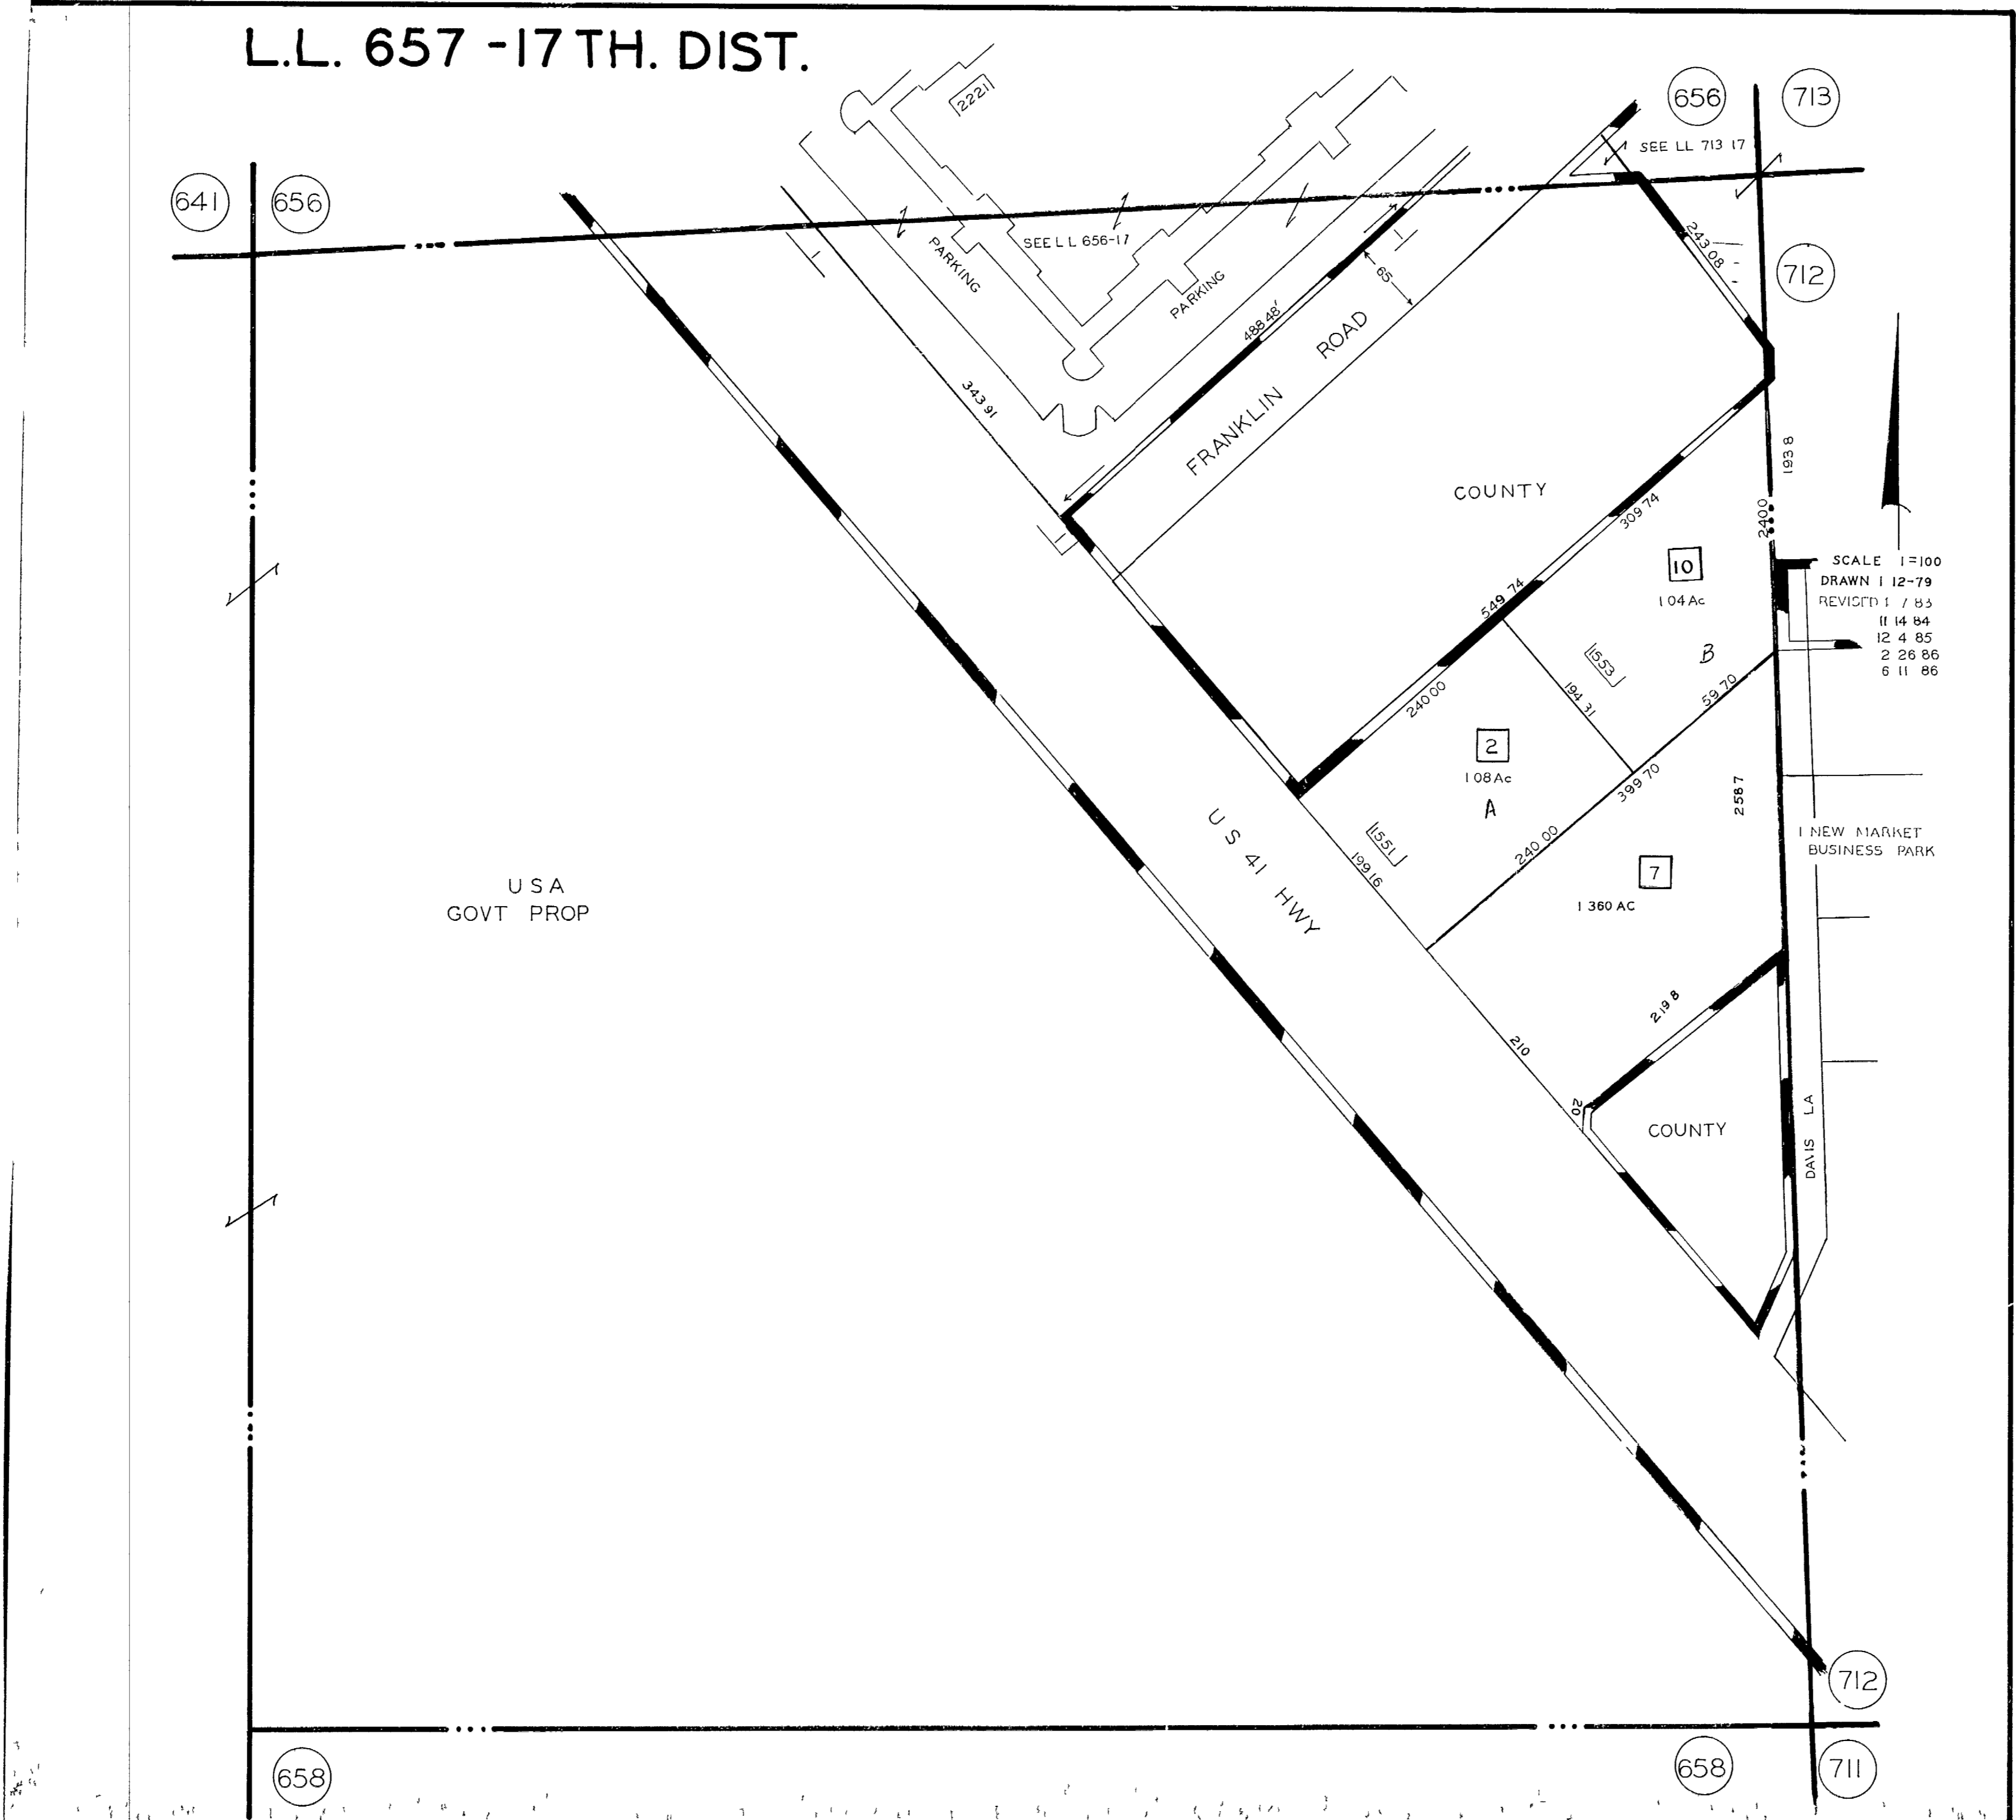

L.L. 657 -17 TH. DIST.

SCALE 1"=100'  
DRAWN 12-79  
REVISED 1/83  
11/4/84  
12/4/85  
2/26/86  
6/11/86

NEW MARKET  
BUSINESS PARK

USA  
GOVT PROP

COUNTY

COUNTY

U S 41 HWY

FRANKLIN  
ROAD

12221

SEE LL 656-17

656

713

712

641

656

658