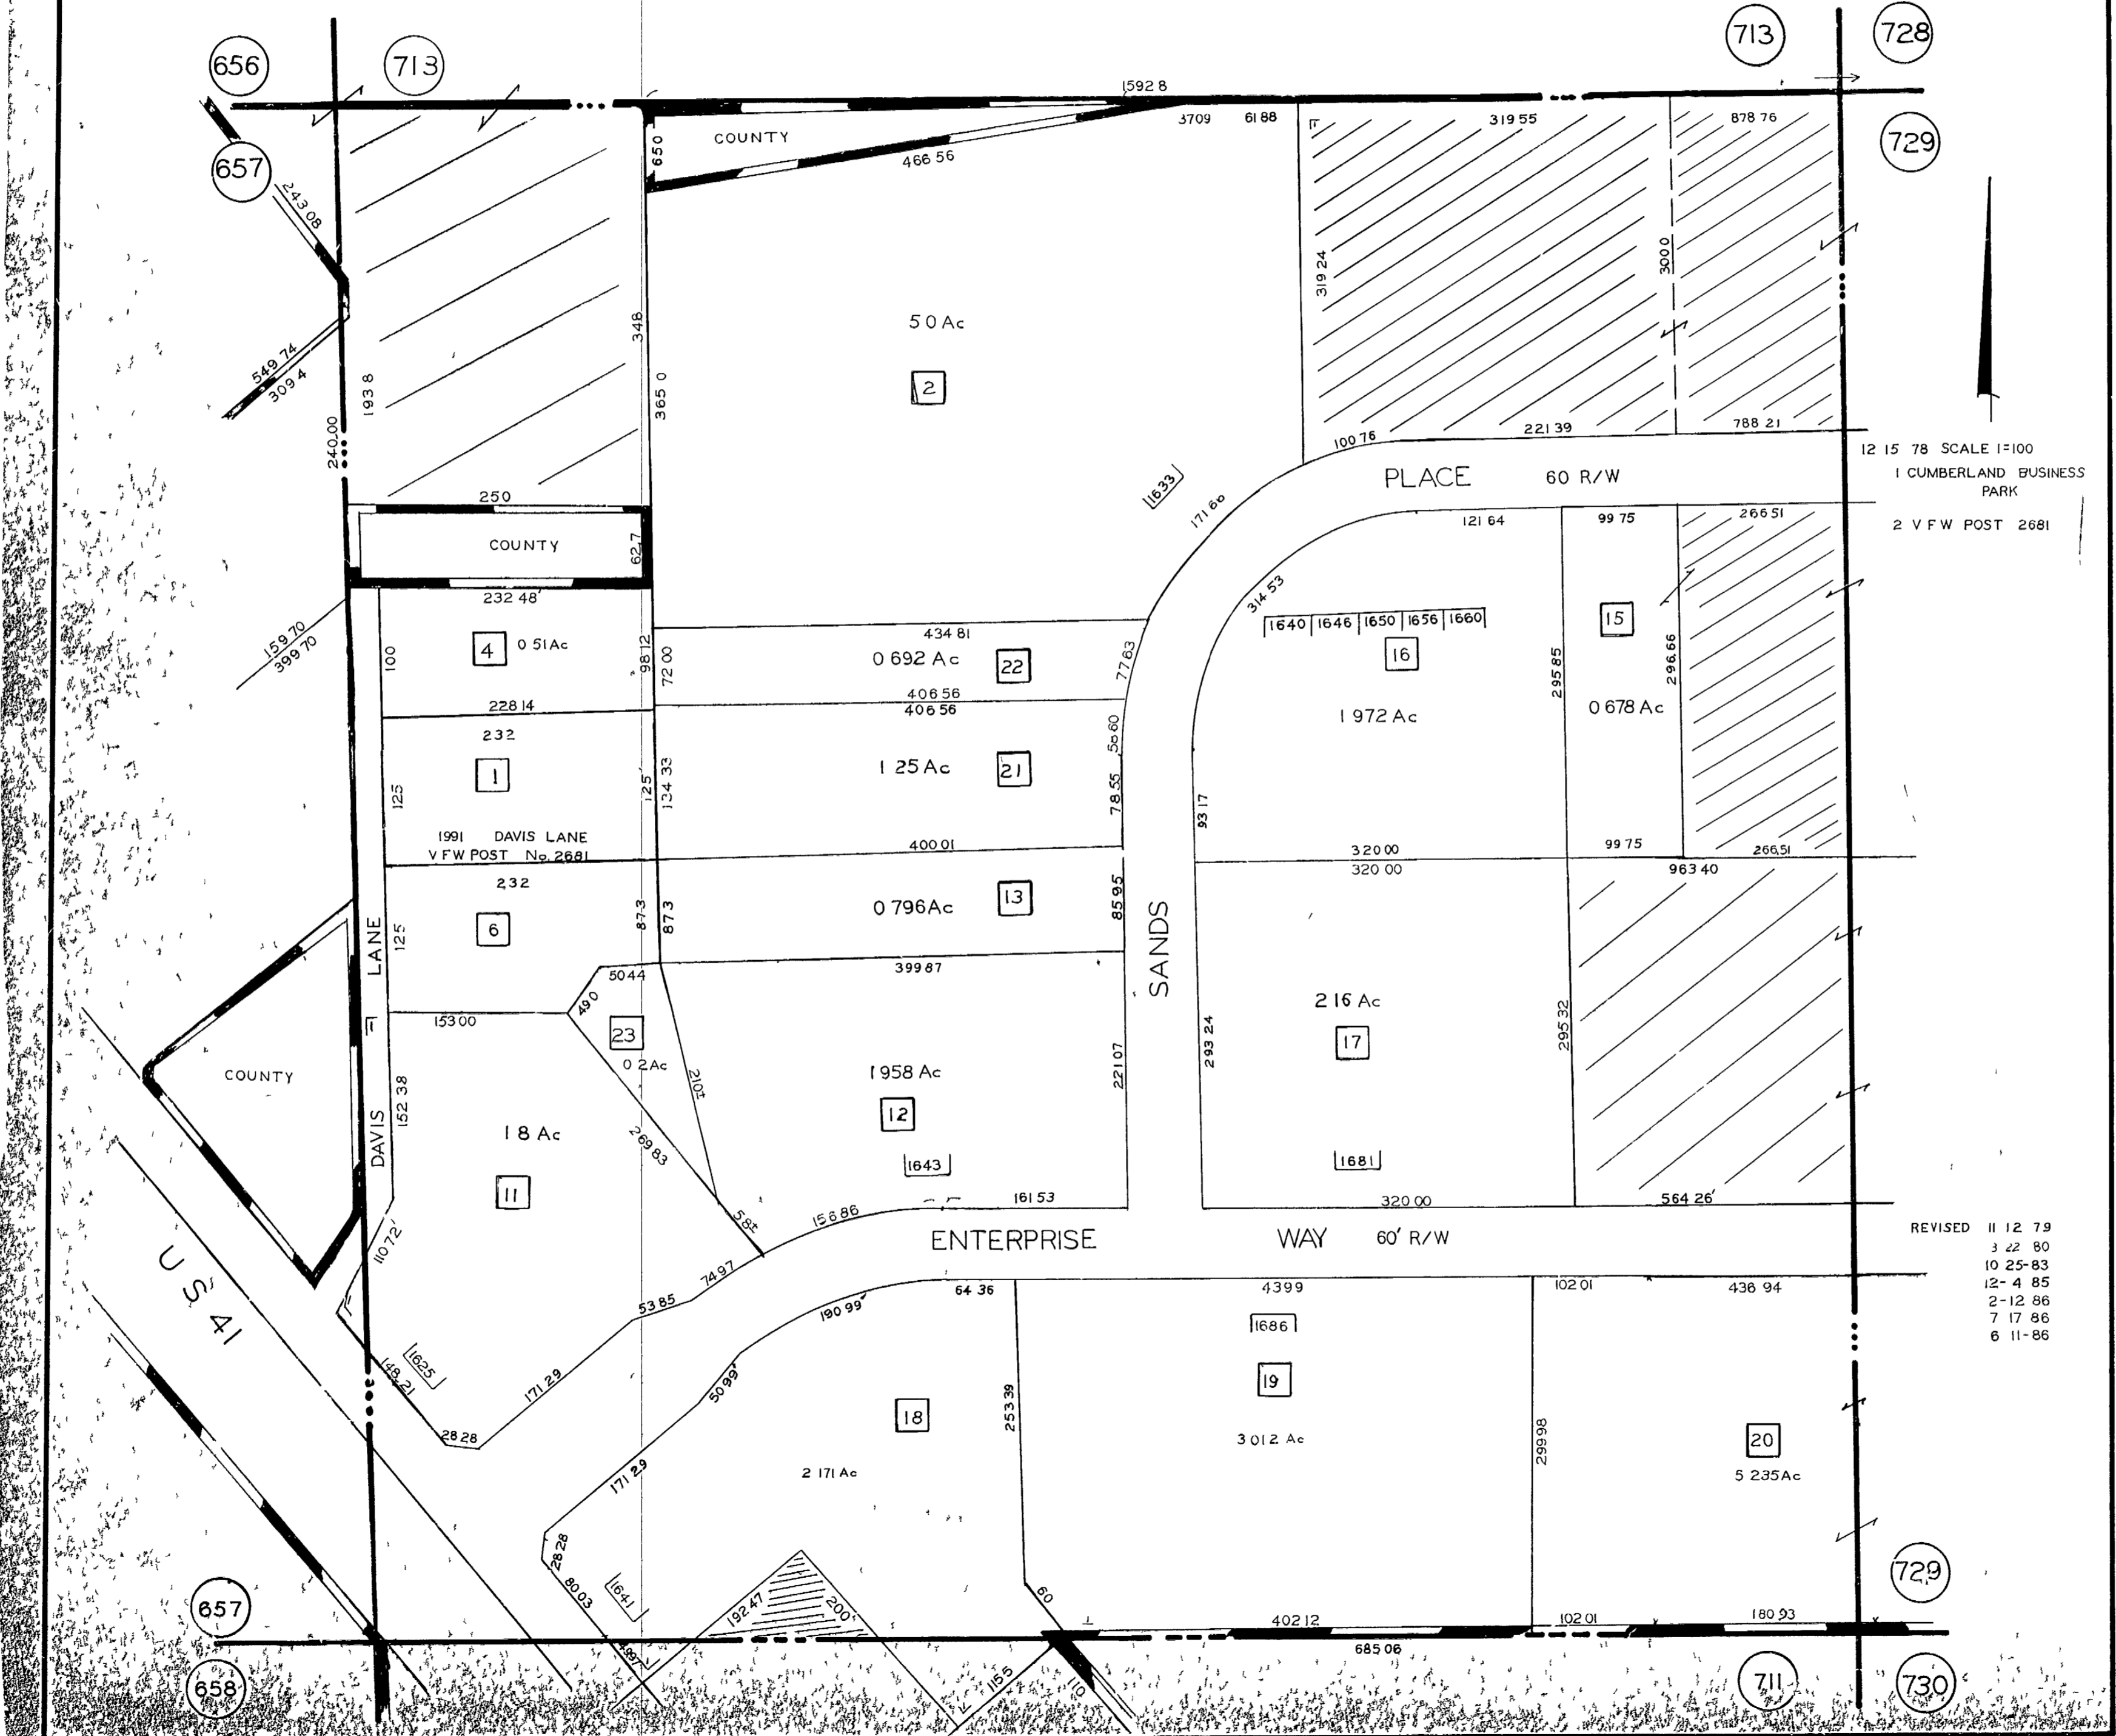

L.L. 712 -17 TH.

12 15 78 SCALE 1"=100
1 CUMBERLAND BUSINESS PARK
2 VFW POST 2681

REVISED 11 12 79
3 22 80
10 25-83
12- 4 85
2-12 86
7 17 86
6 11-86