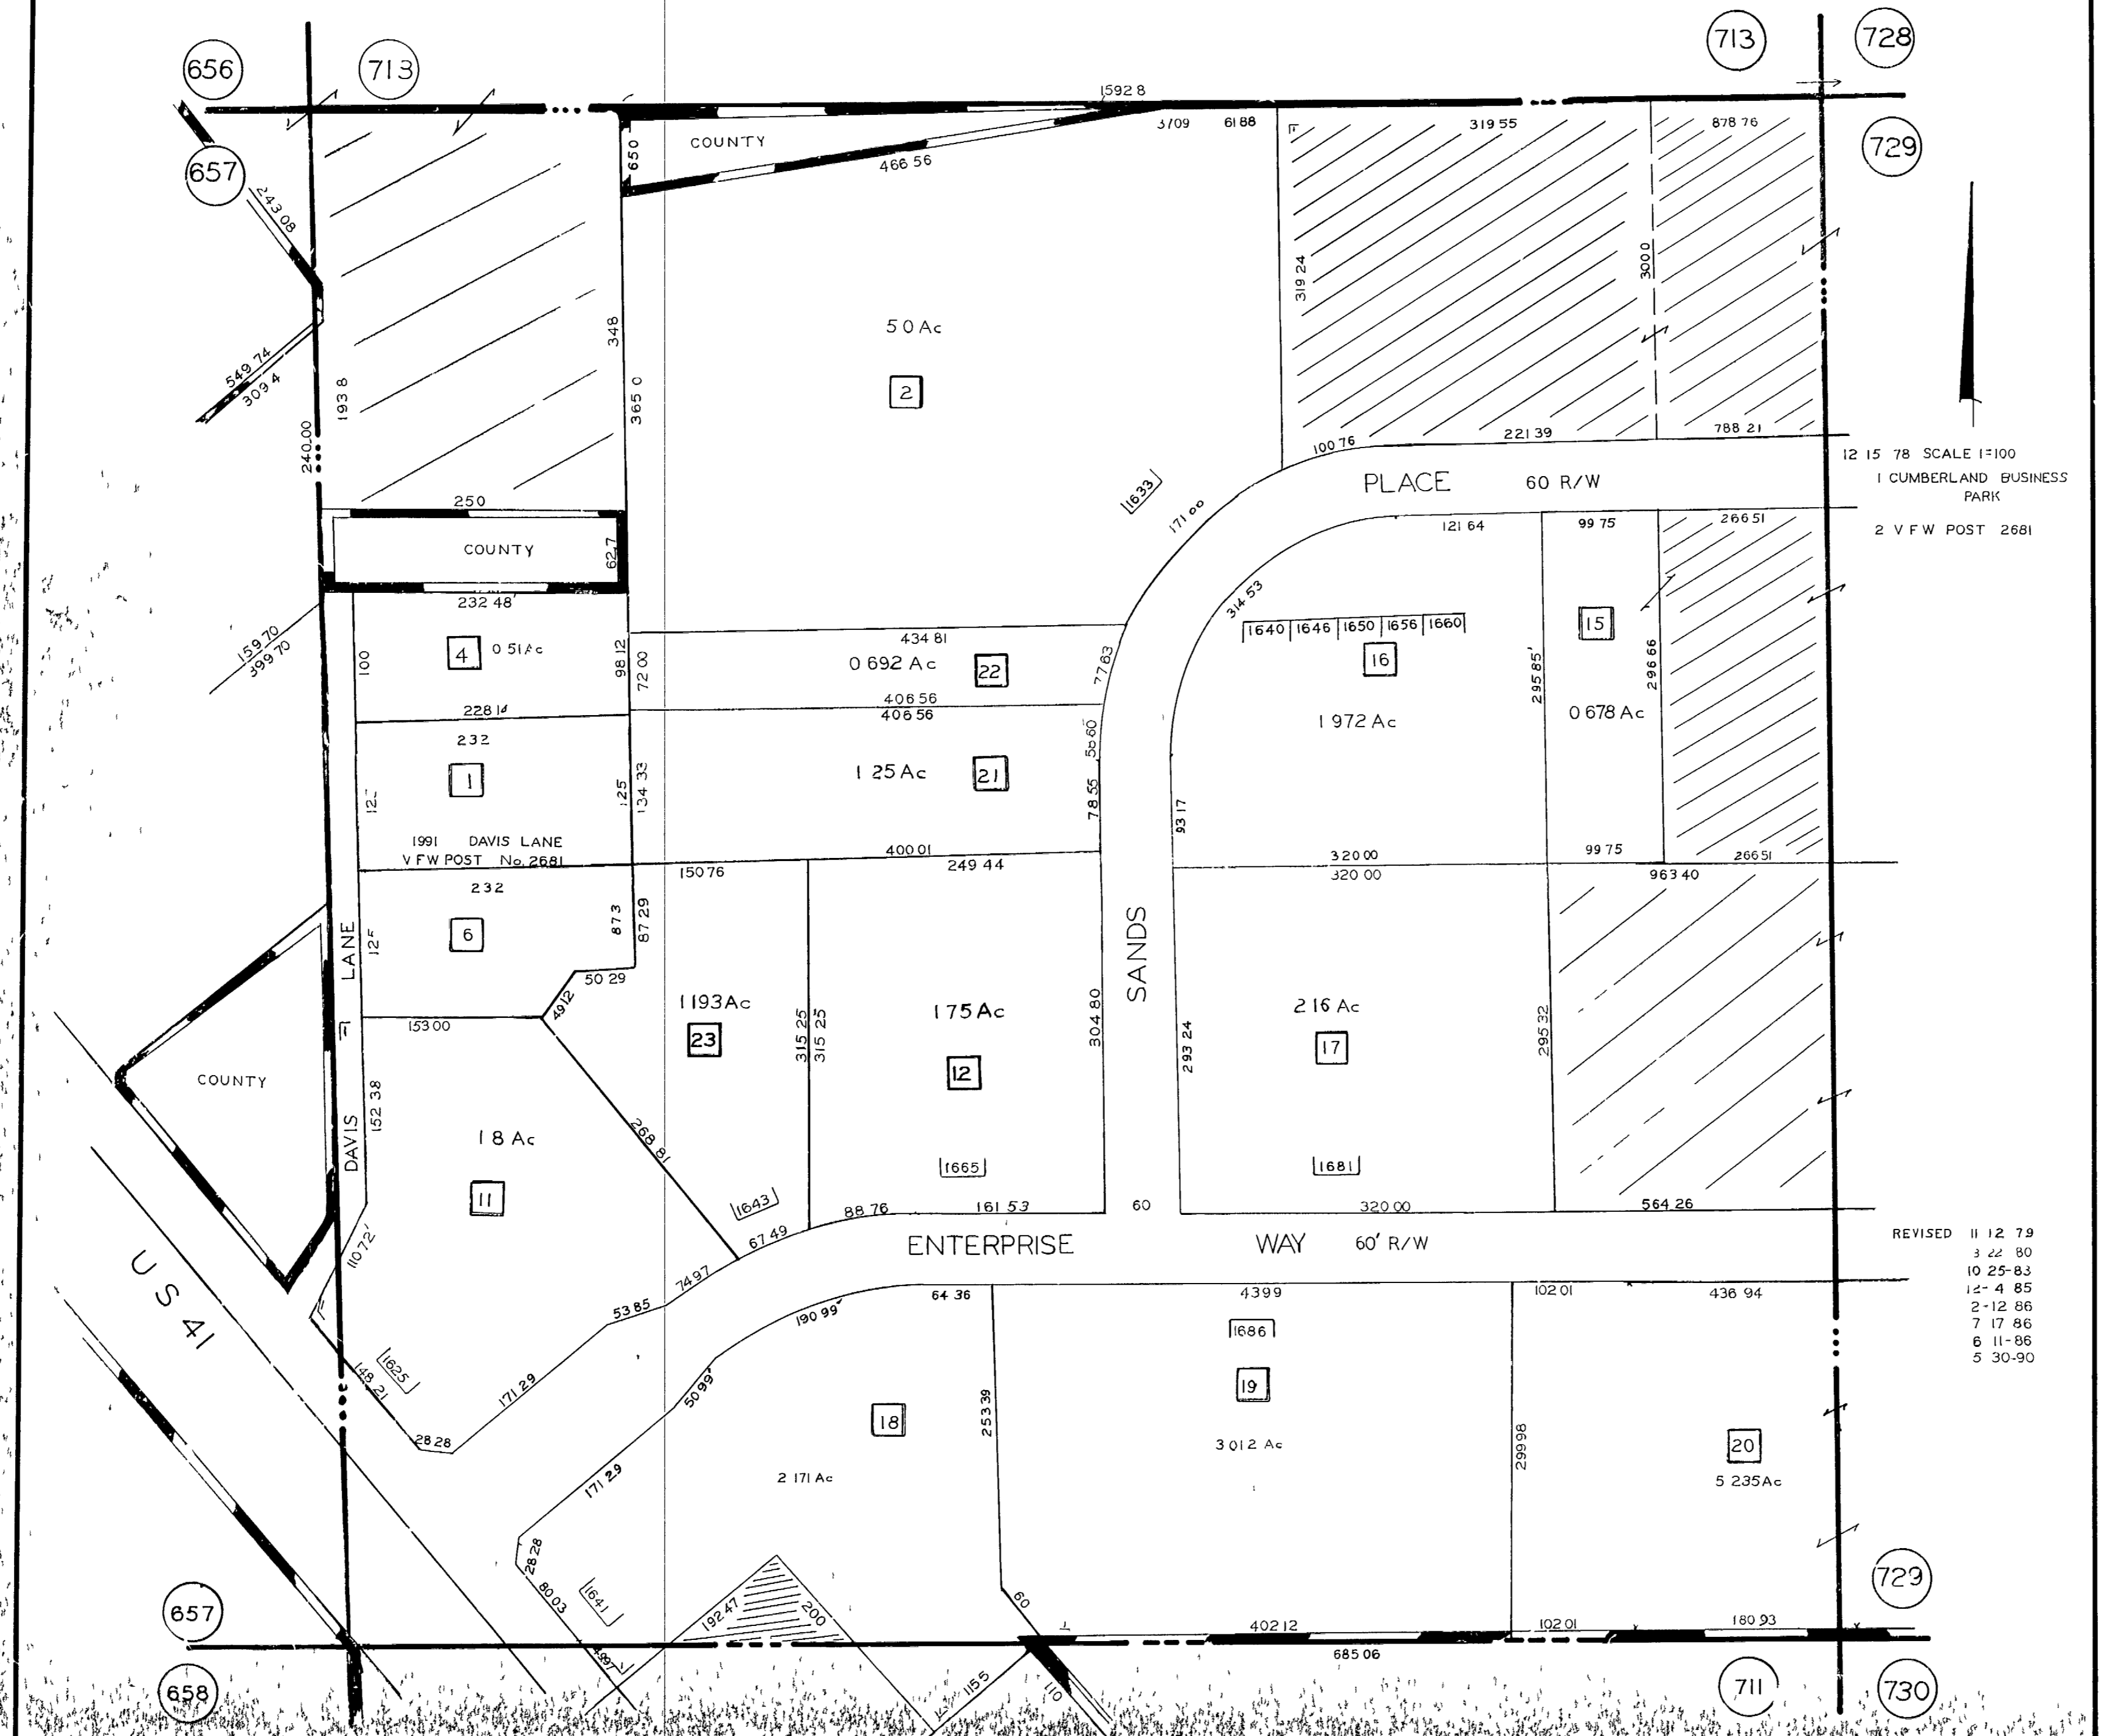

L.L. 712 -17 TH.

12 15 78 SCALE 1"=100'
1 CUMBERLAND BUSINESS PARK
2 VFW POST 2681

REVISED 11 12 79
3 22 80
10 25 83
12 4 85
2 12 86
7 17 86
6 11 86
5 30 90