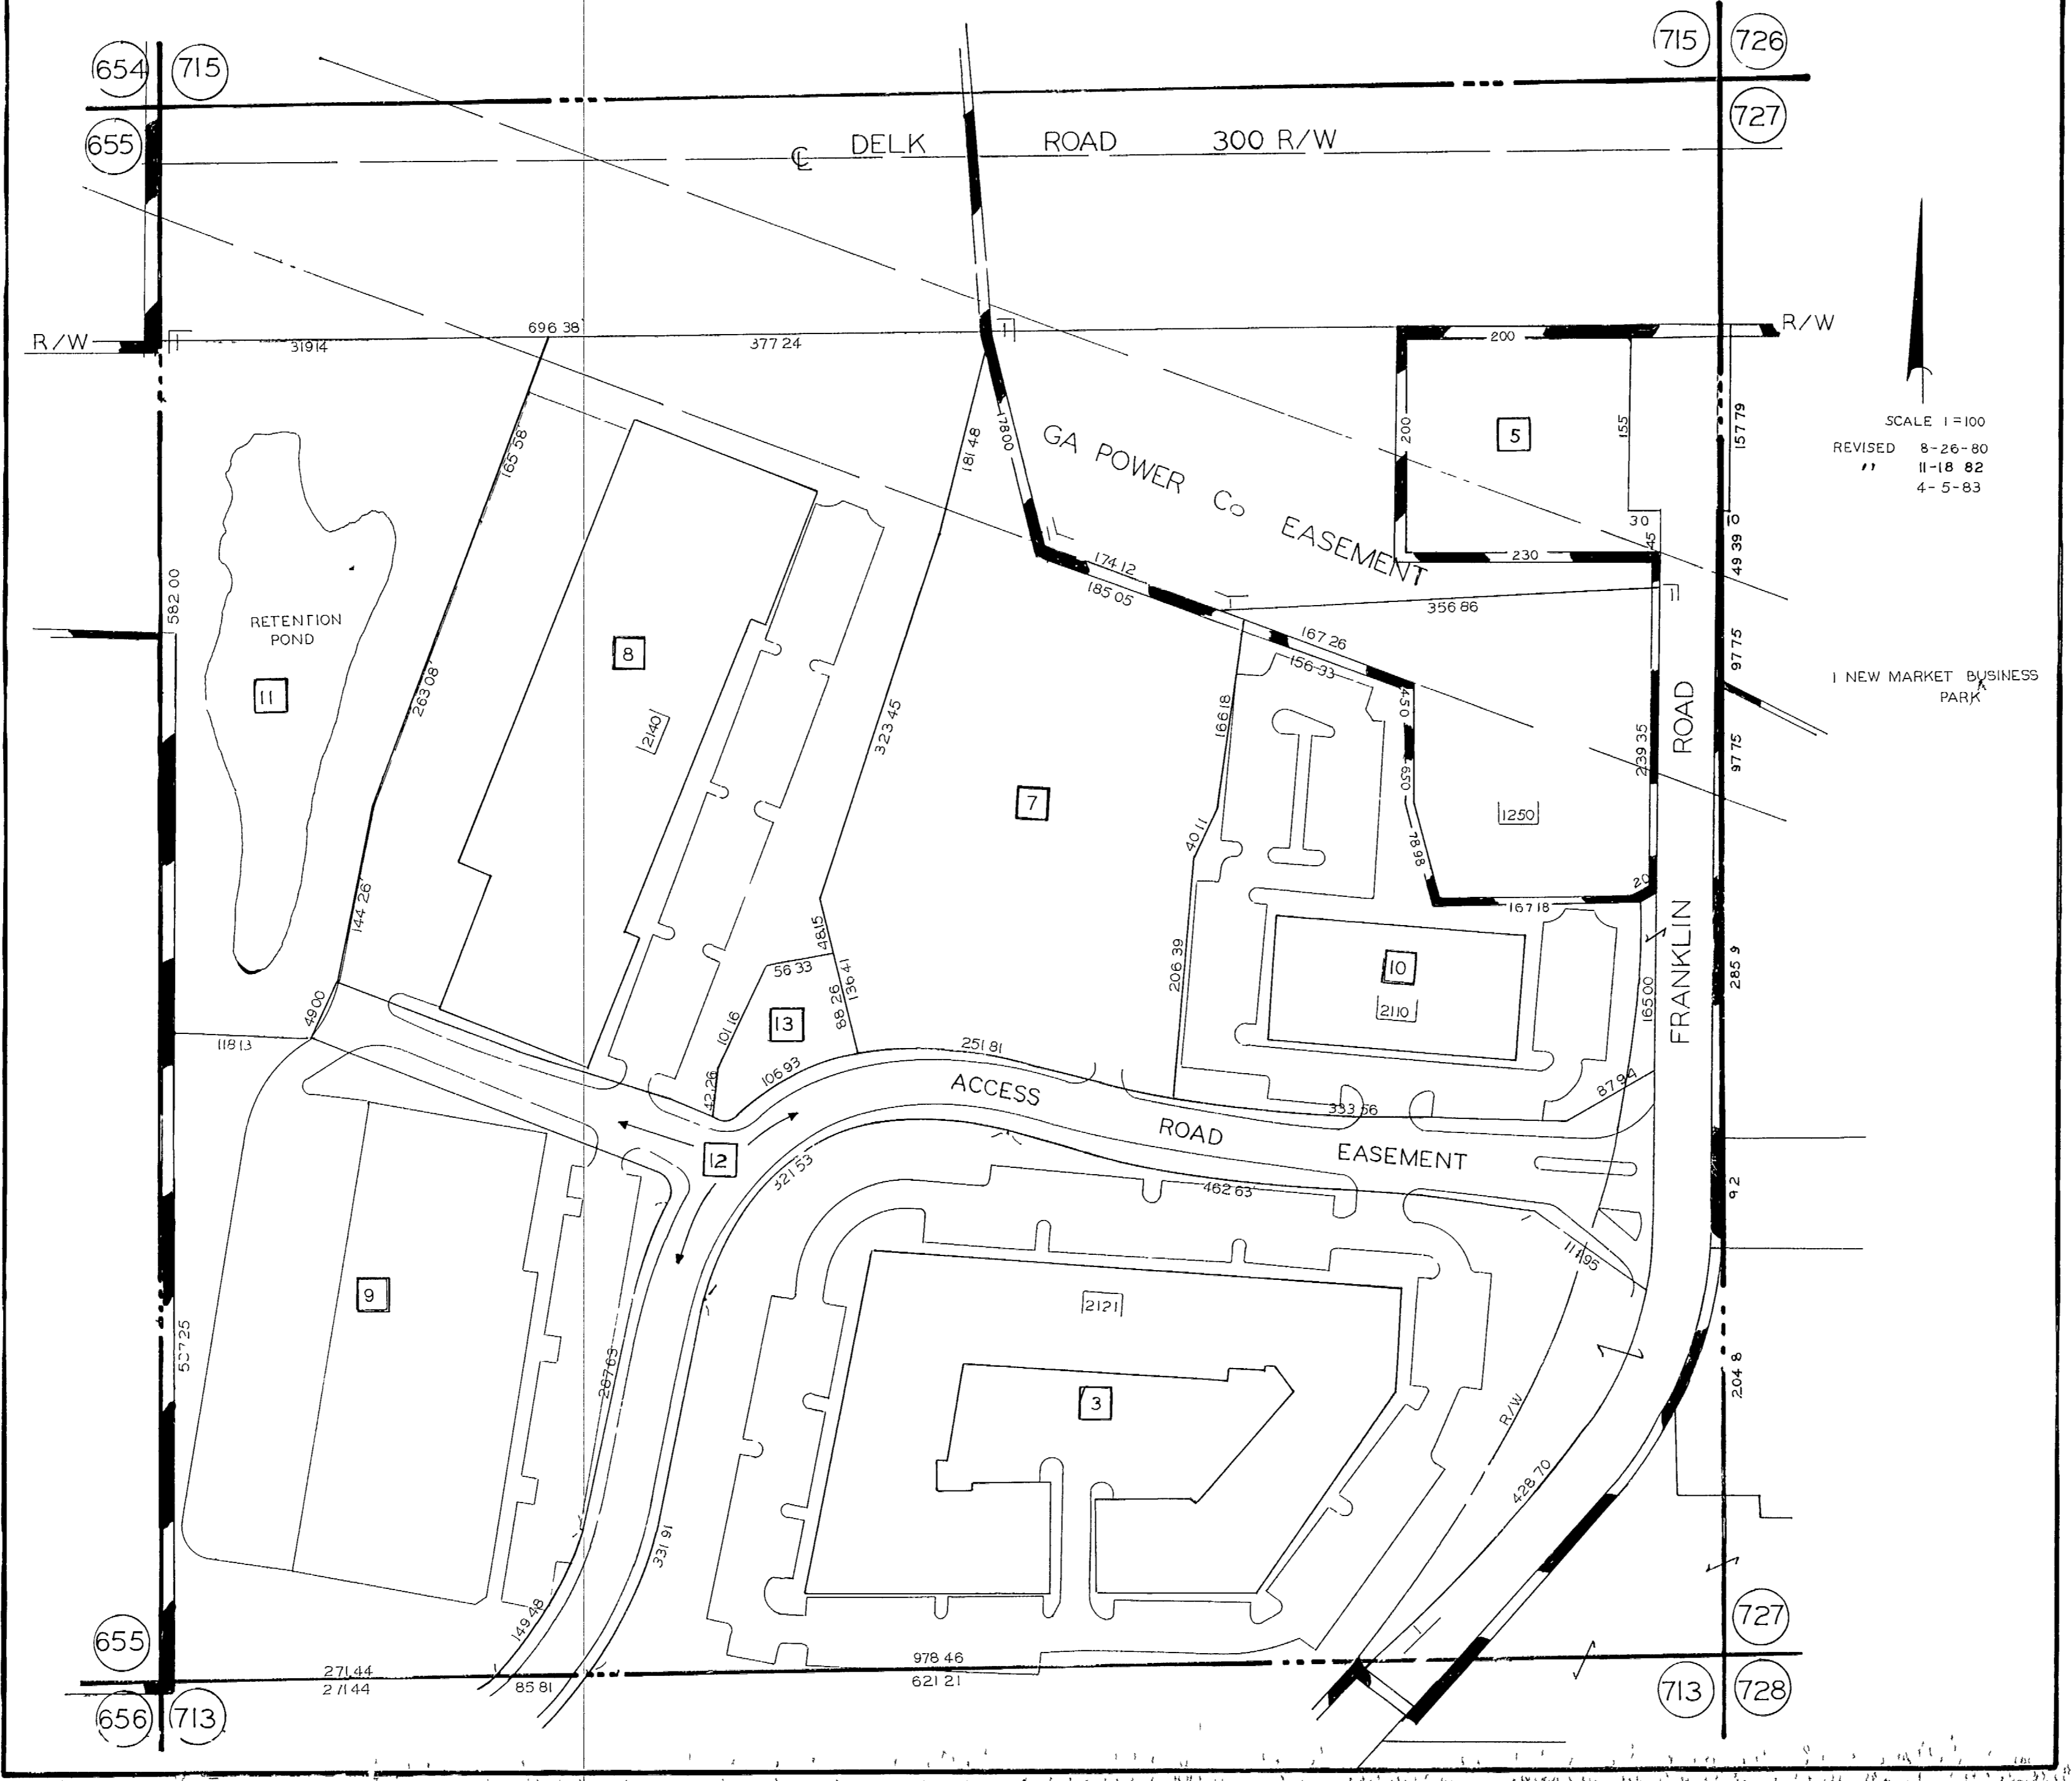

# L.L. 714 - 17TH.DIST.

SCALE 1"=100'  
REVISED 8-26-80  
11-18-82  
4-5-83

1 NEW MARKET BUSINESS PARK

(654) (715)

(655)

(715) (726)

(727)

(655)

(656) (713)

(727)

(713) (728)