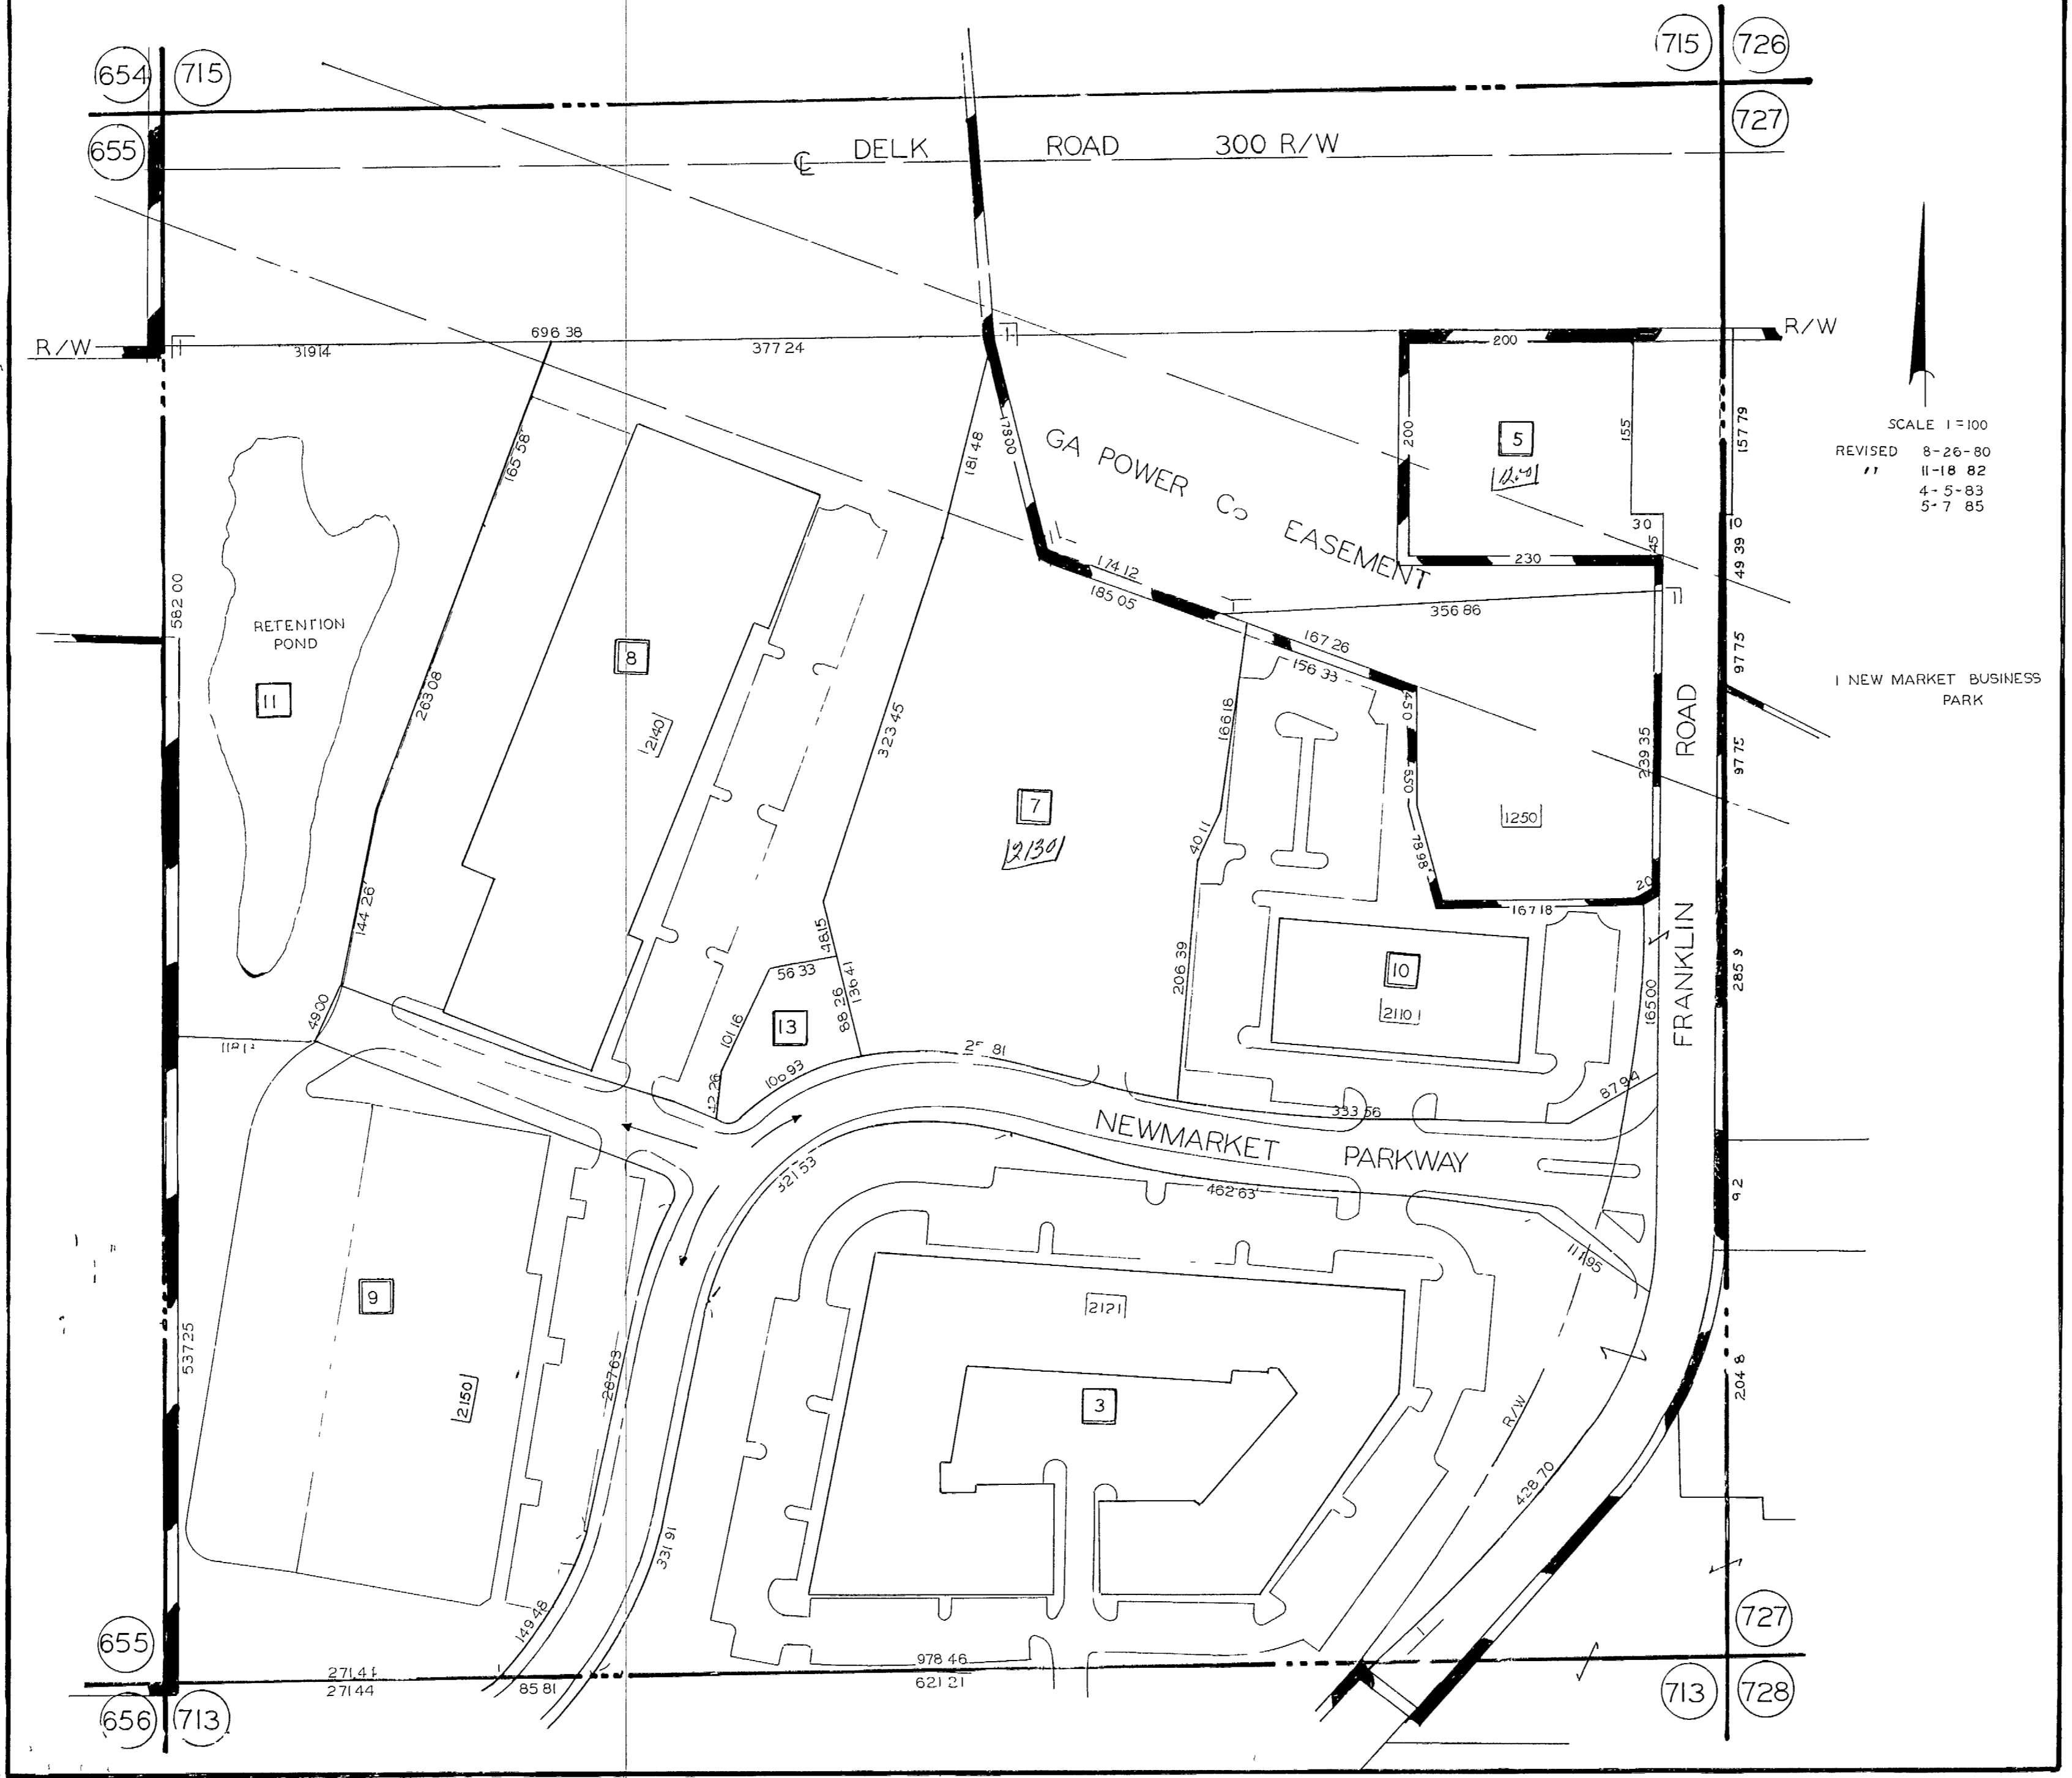

LL. 714 - 17TH. DIST.

SCALE 1"=100'
REVISED 8-26-80
11-18-82
4-5-83
5-7-85

NEW MARKET BUSINESS PARK