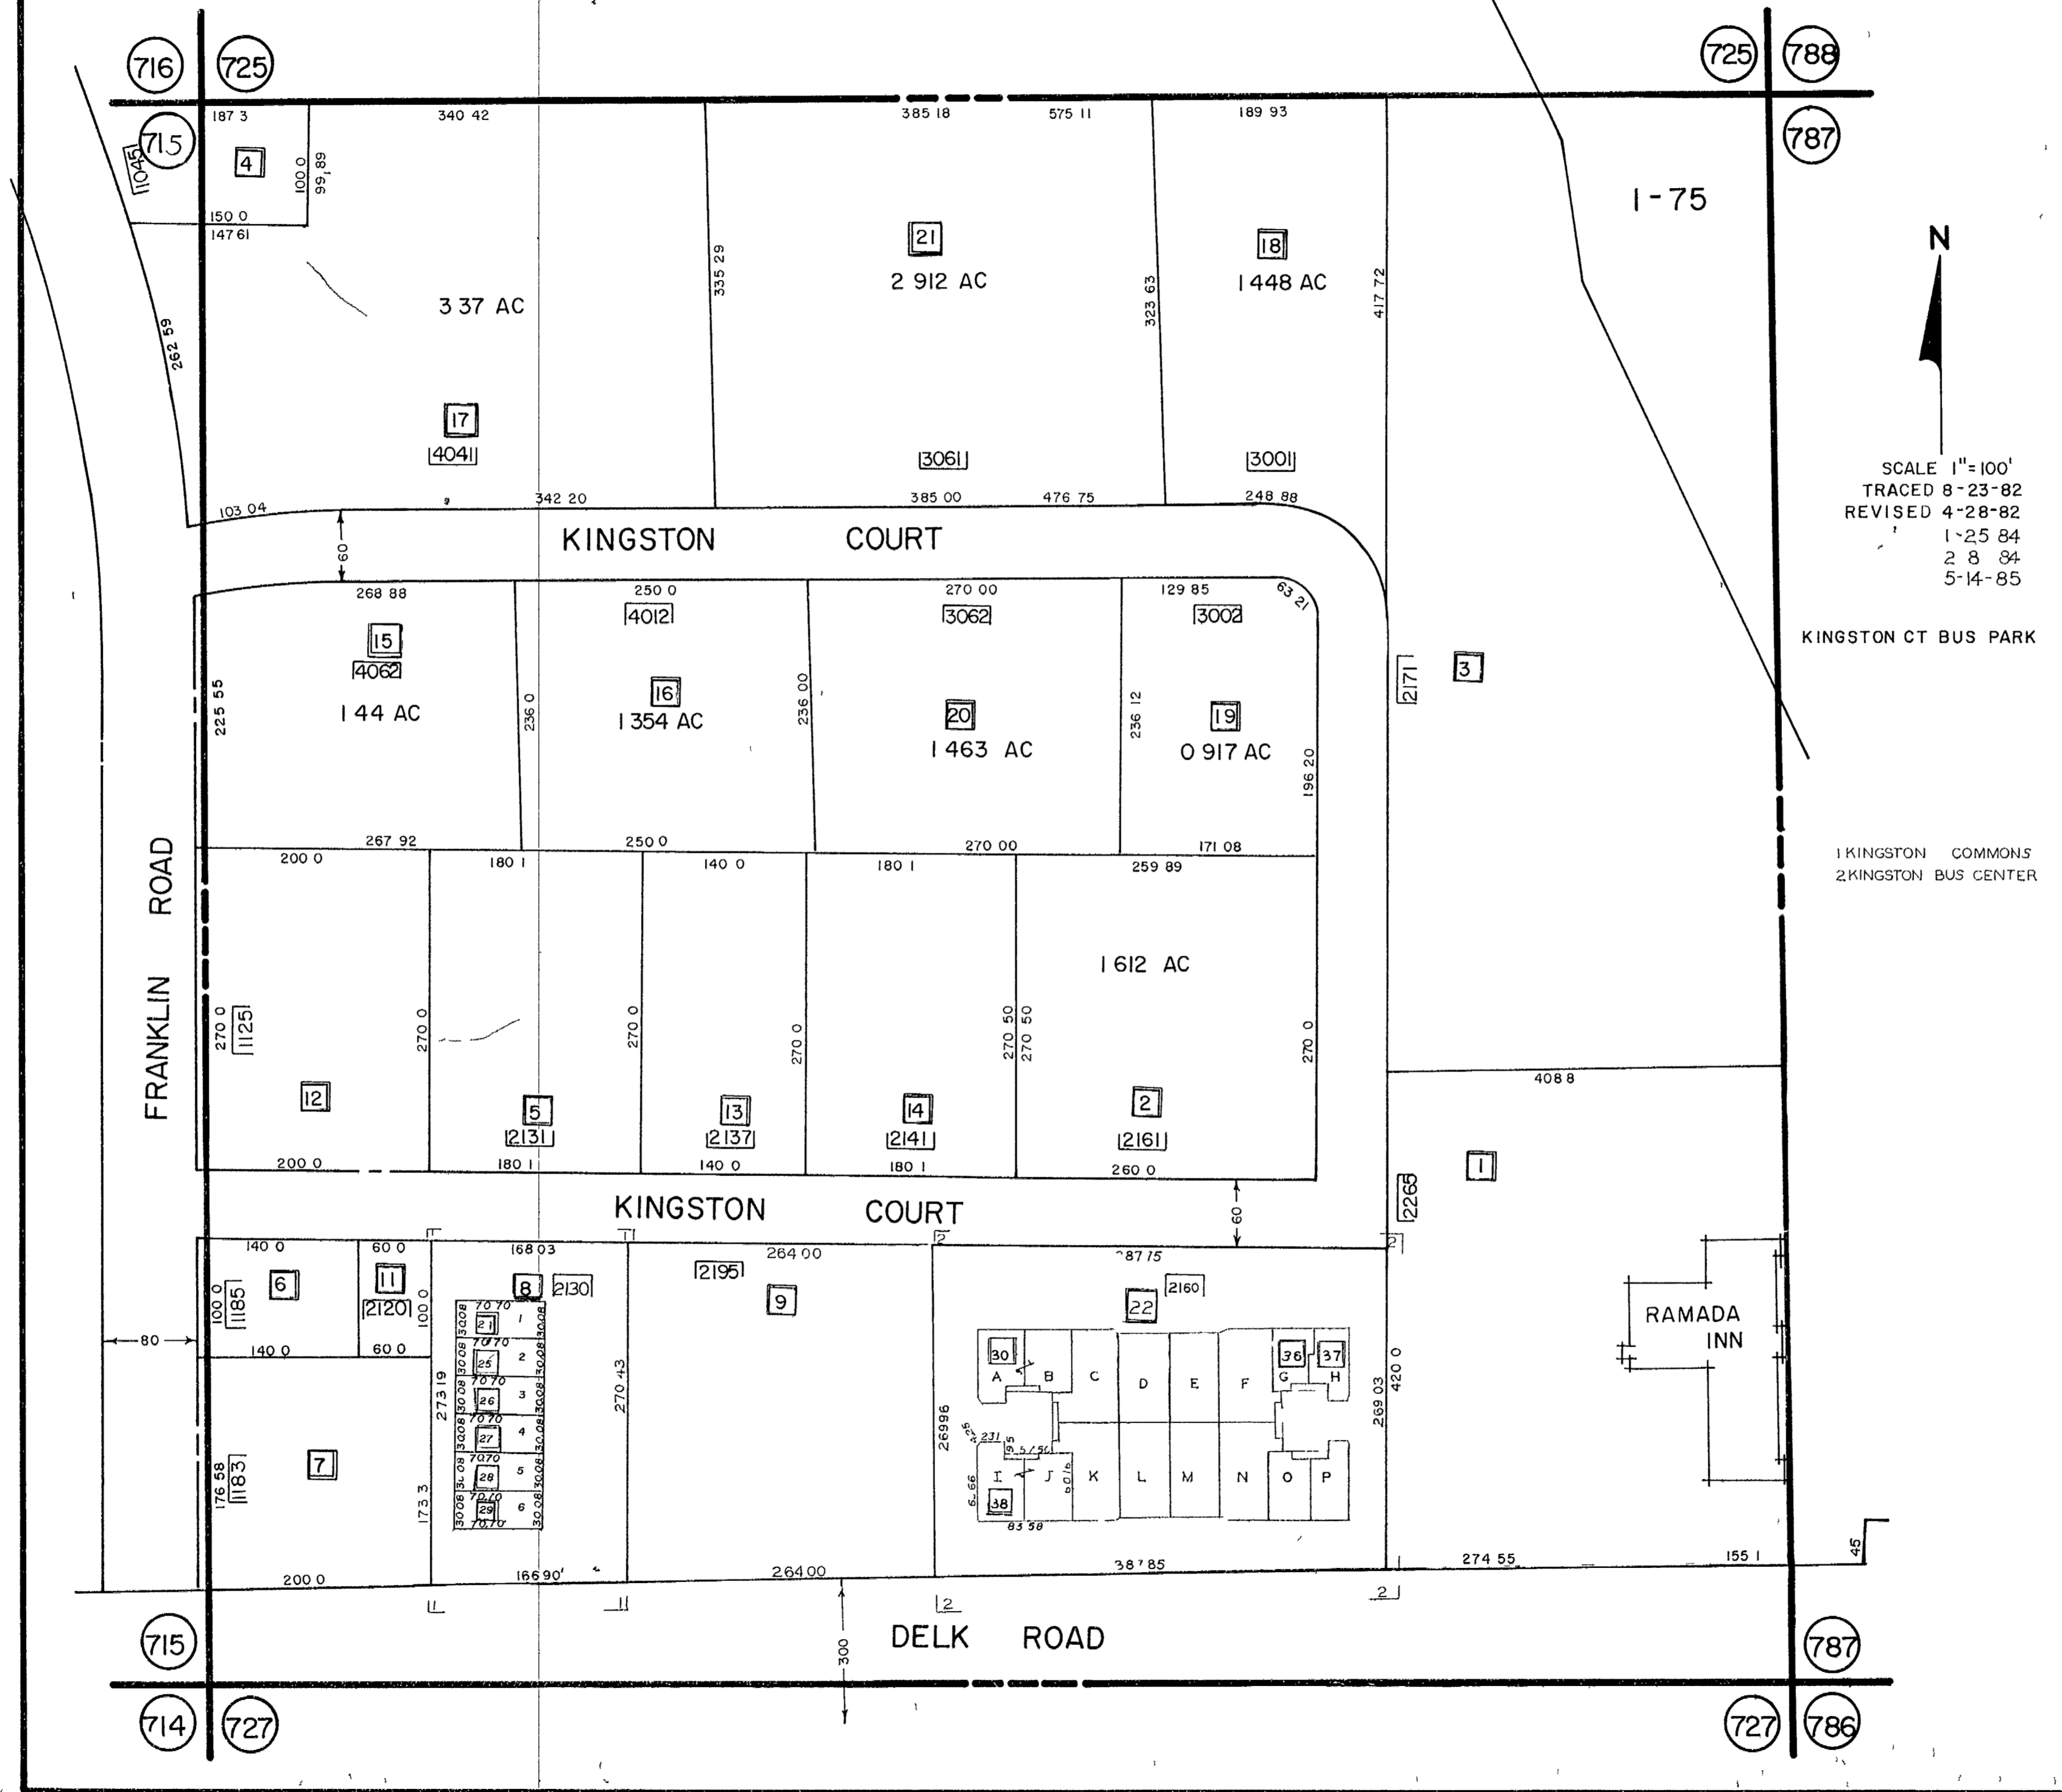

# L.L. 726 - 17

SCALE 1" = 100'  
TRACED 8-23-82  
REVISED 4-28-82  
1-25-84  
2-8-84  
5-14-85

KINGSTON CT BUS PARK

1 KINGSTON COMMONS  
2 KINGSTON BUS CENTER

RAMADA INN