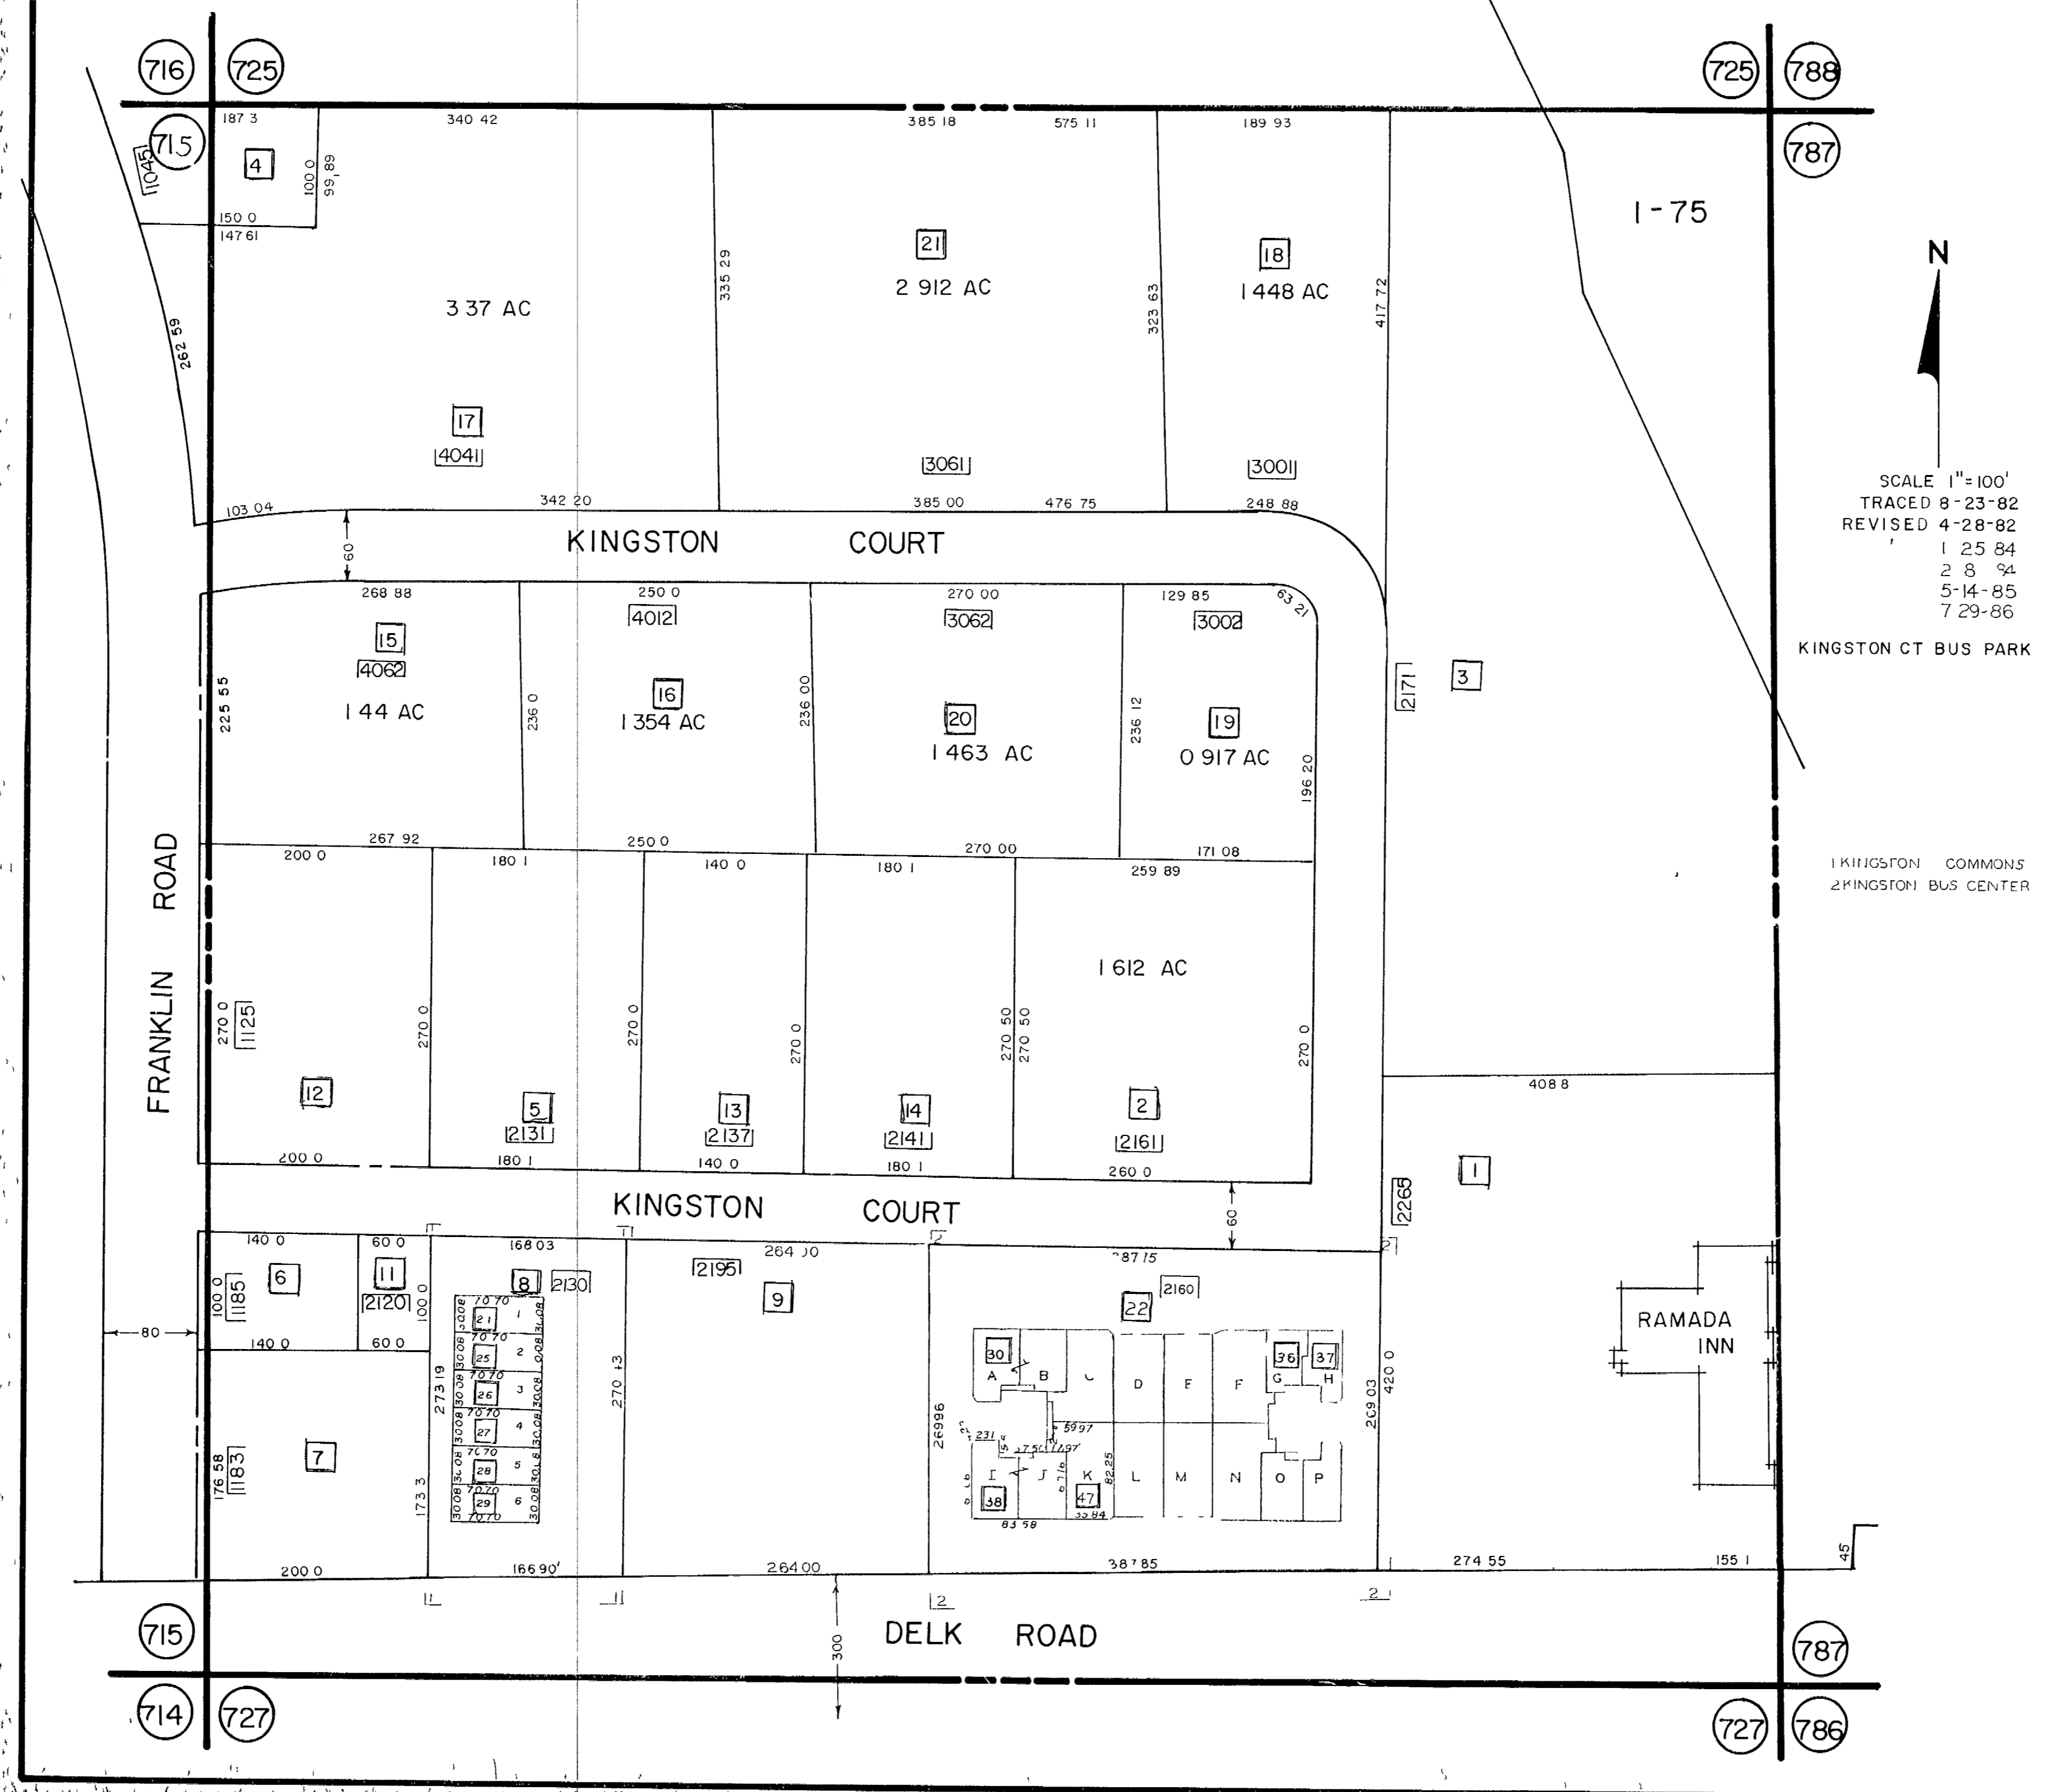

L.L. 726 - 17

N
SCALE 1" = 100'
TRACED 8-23-82
REVISED 4-28-82
1-25-84
2-8-84
5-14-85
7-29-86

KINGSTON CT BUS PARK
KINGSTON COMMONS
KINGSTON BUS CENTER

RAMADA INN