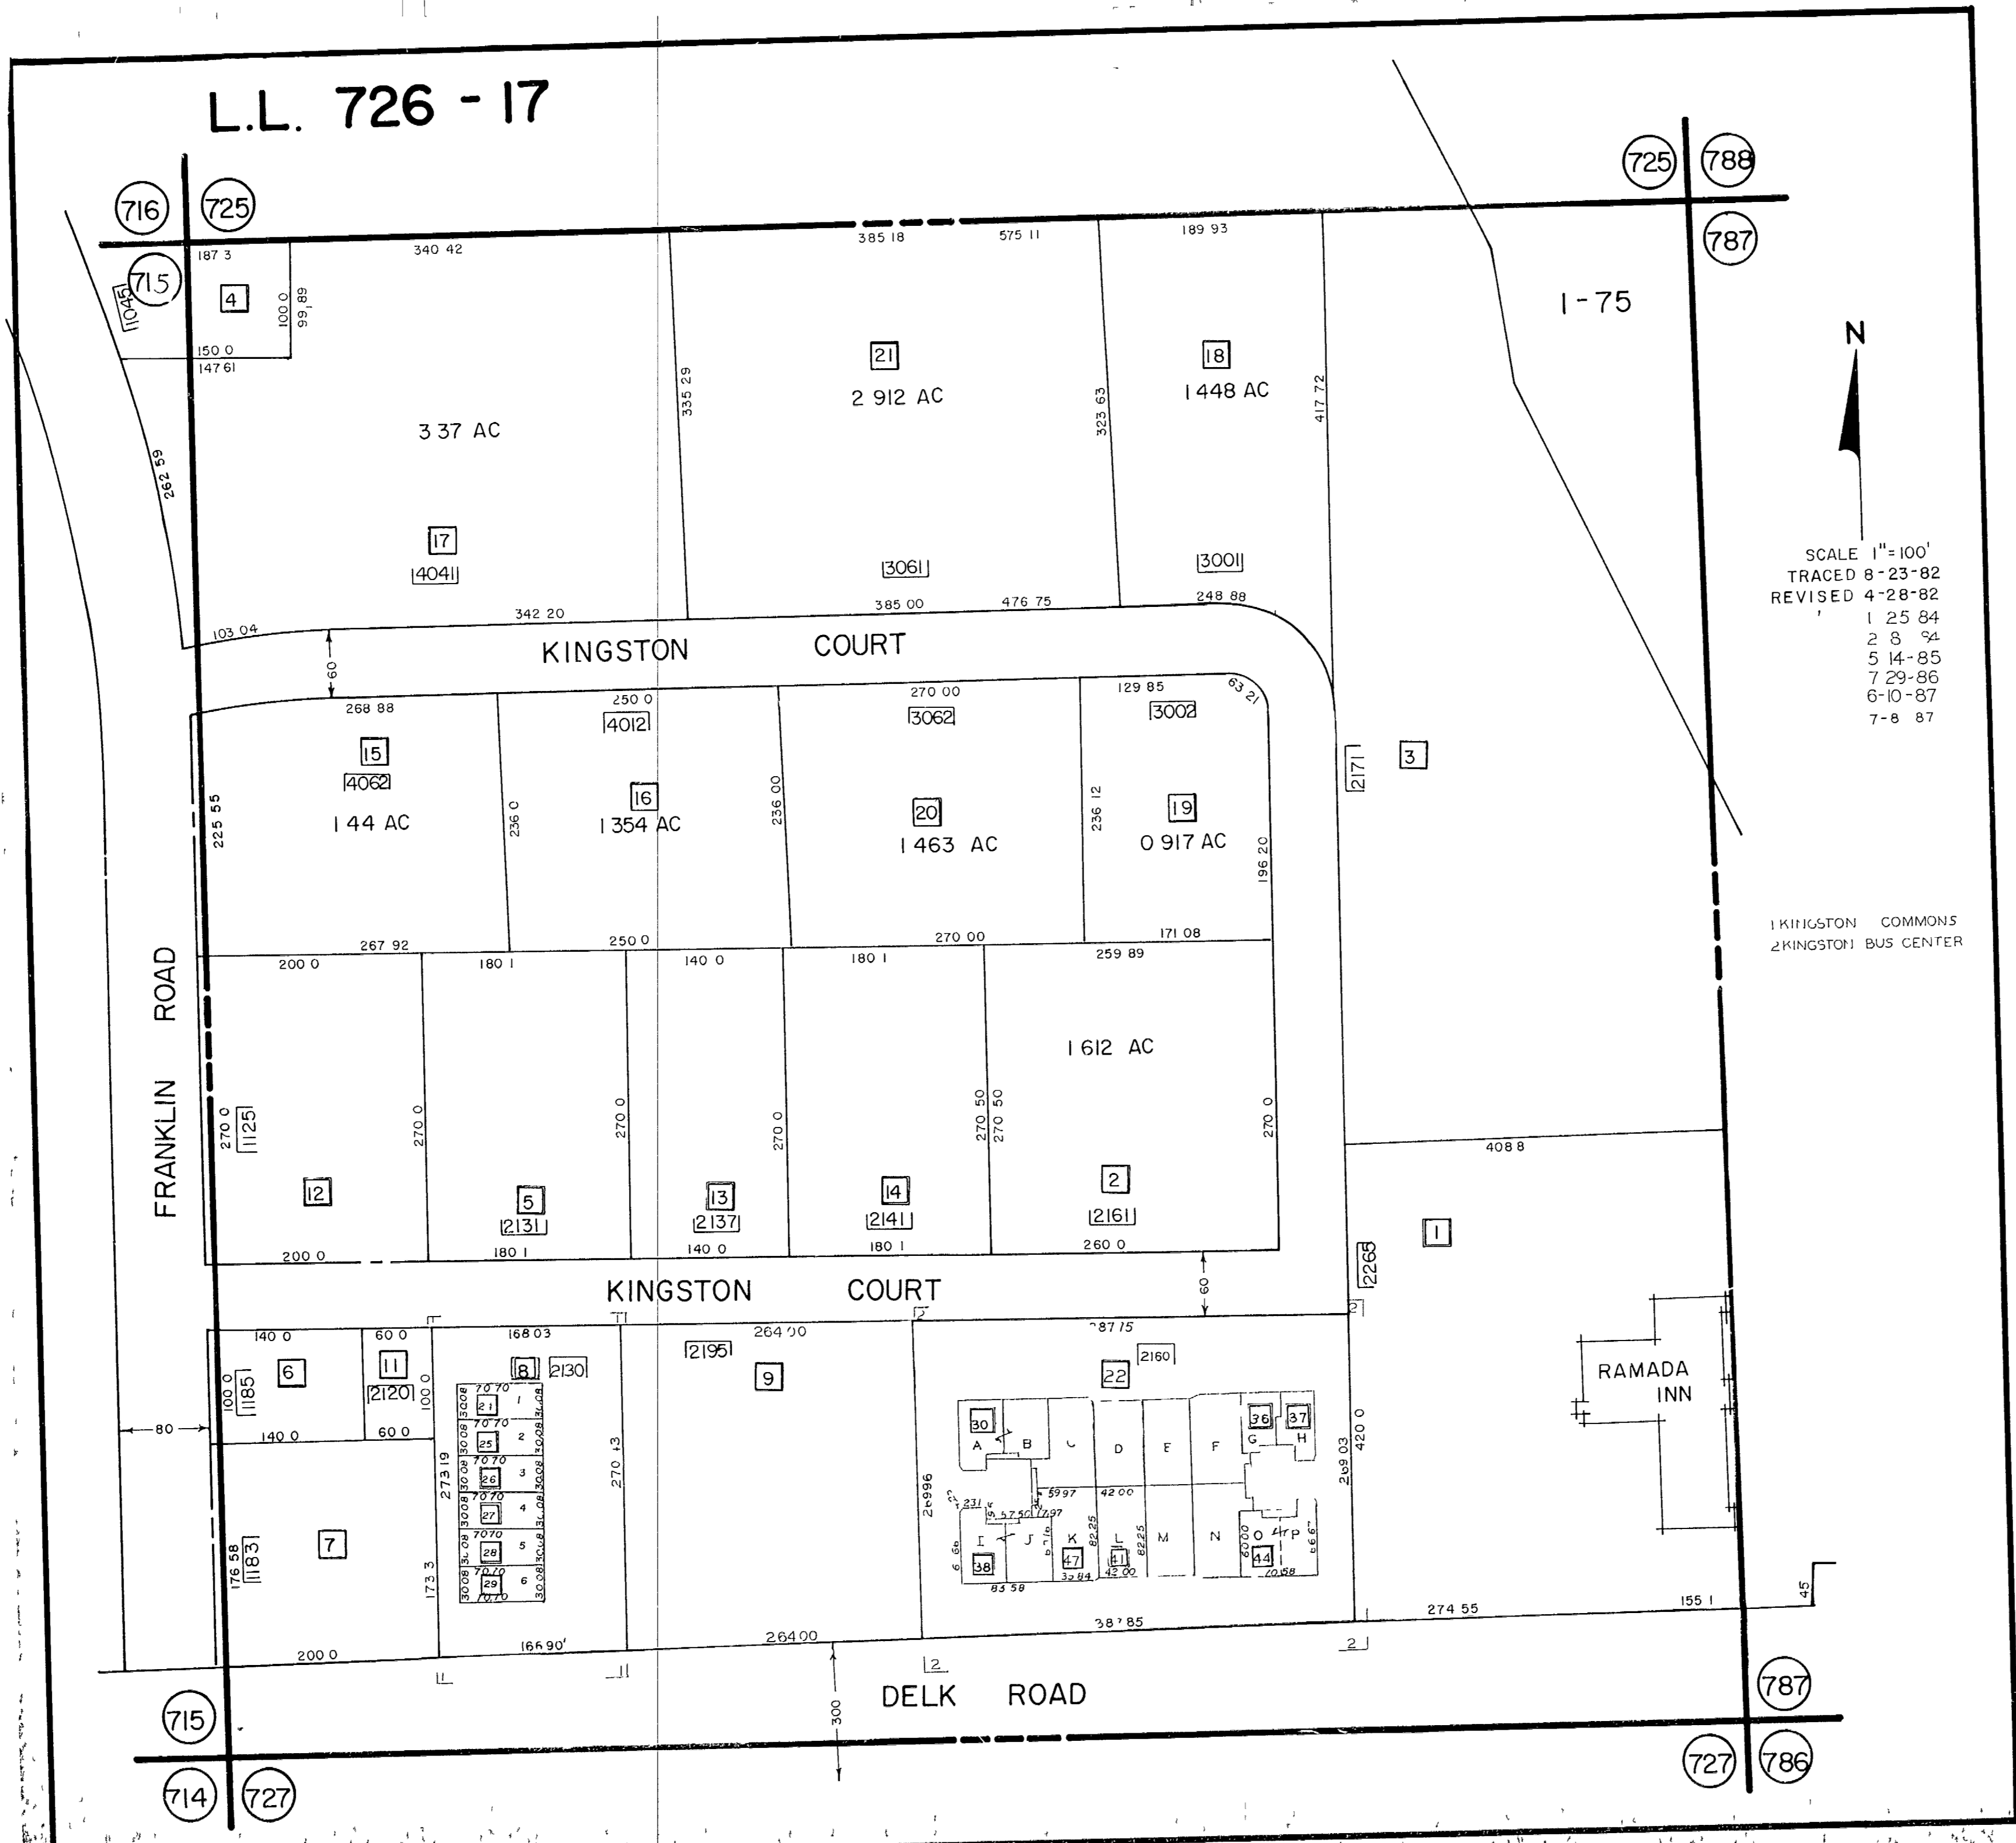

# L.L. 726 - 17

SCALE 1" = 100'  
TRACED 8-23-82  
REVISED 4-28-82  
1-25-84  
2-3-94  
5-14-85  
7-29-86  
6-10-87  
7-8-87

1 KINGSTON COMMONS  
2 KINGSTON BUS CENTER

RAMADA INN