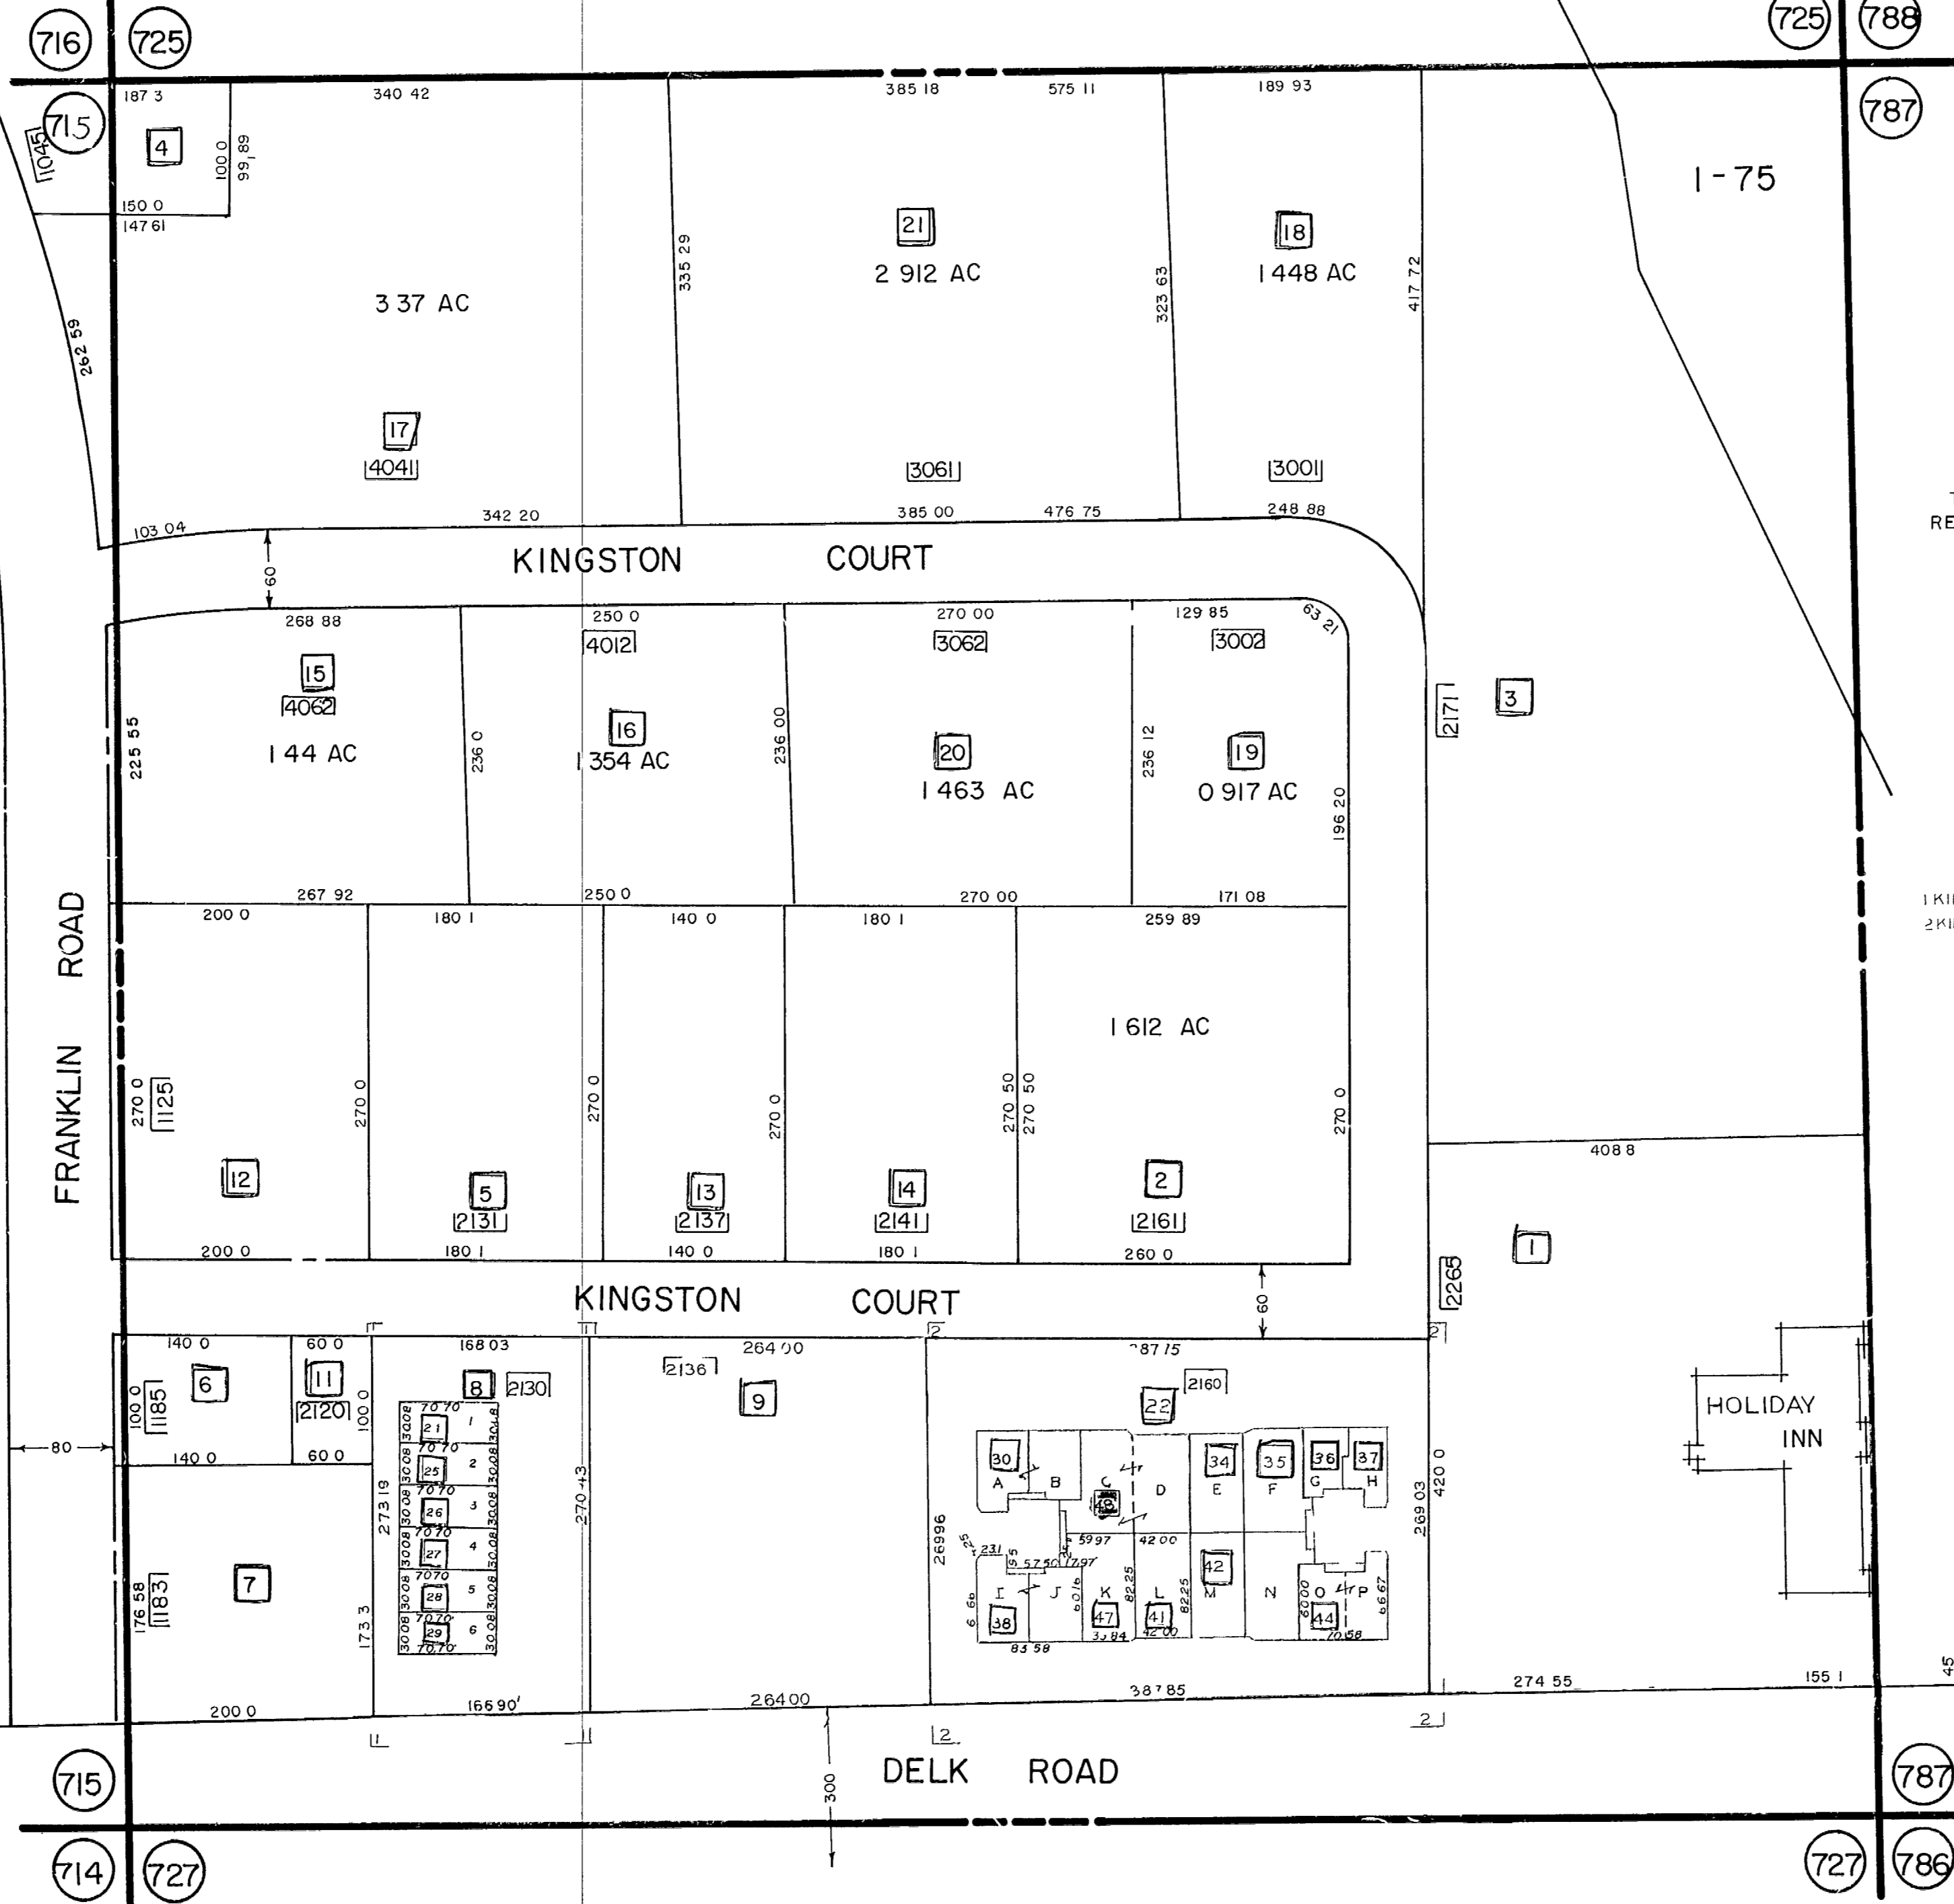

L.L. 726 - 17

SCALE 1"=100'  
 TRACED 8-23-82  
 REVISED 4-28-82  
 1-25-84  
 2-9-84  
 5-14-85  
 7-29-86  
 6-10-87  
 7-8-87  
 6-11-88  
 4-19-93  
 1-19-94

1 KINGSTON COMMONS  
 2 KINGSTON BUS CENTER

HOLIDAY INN