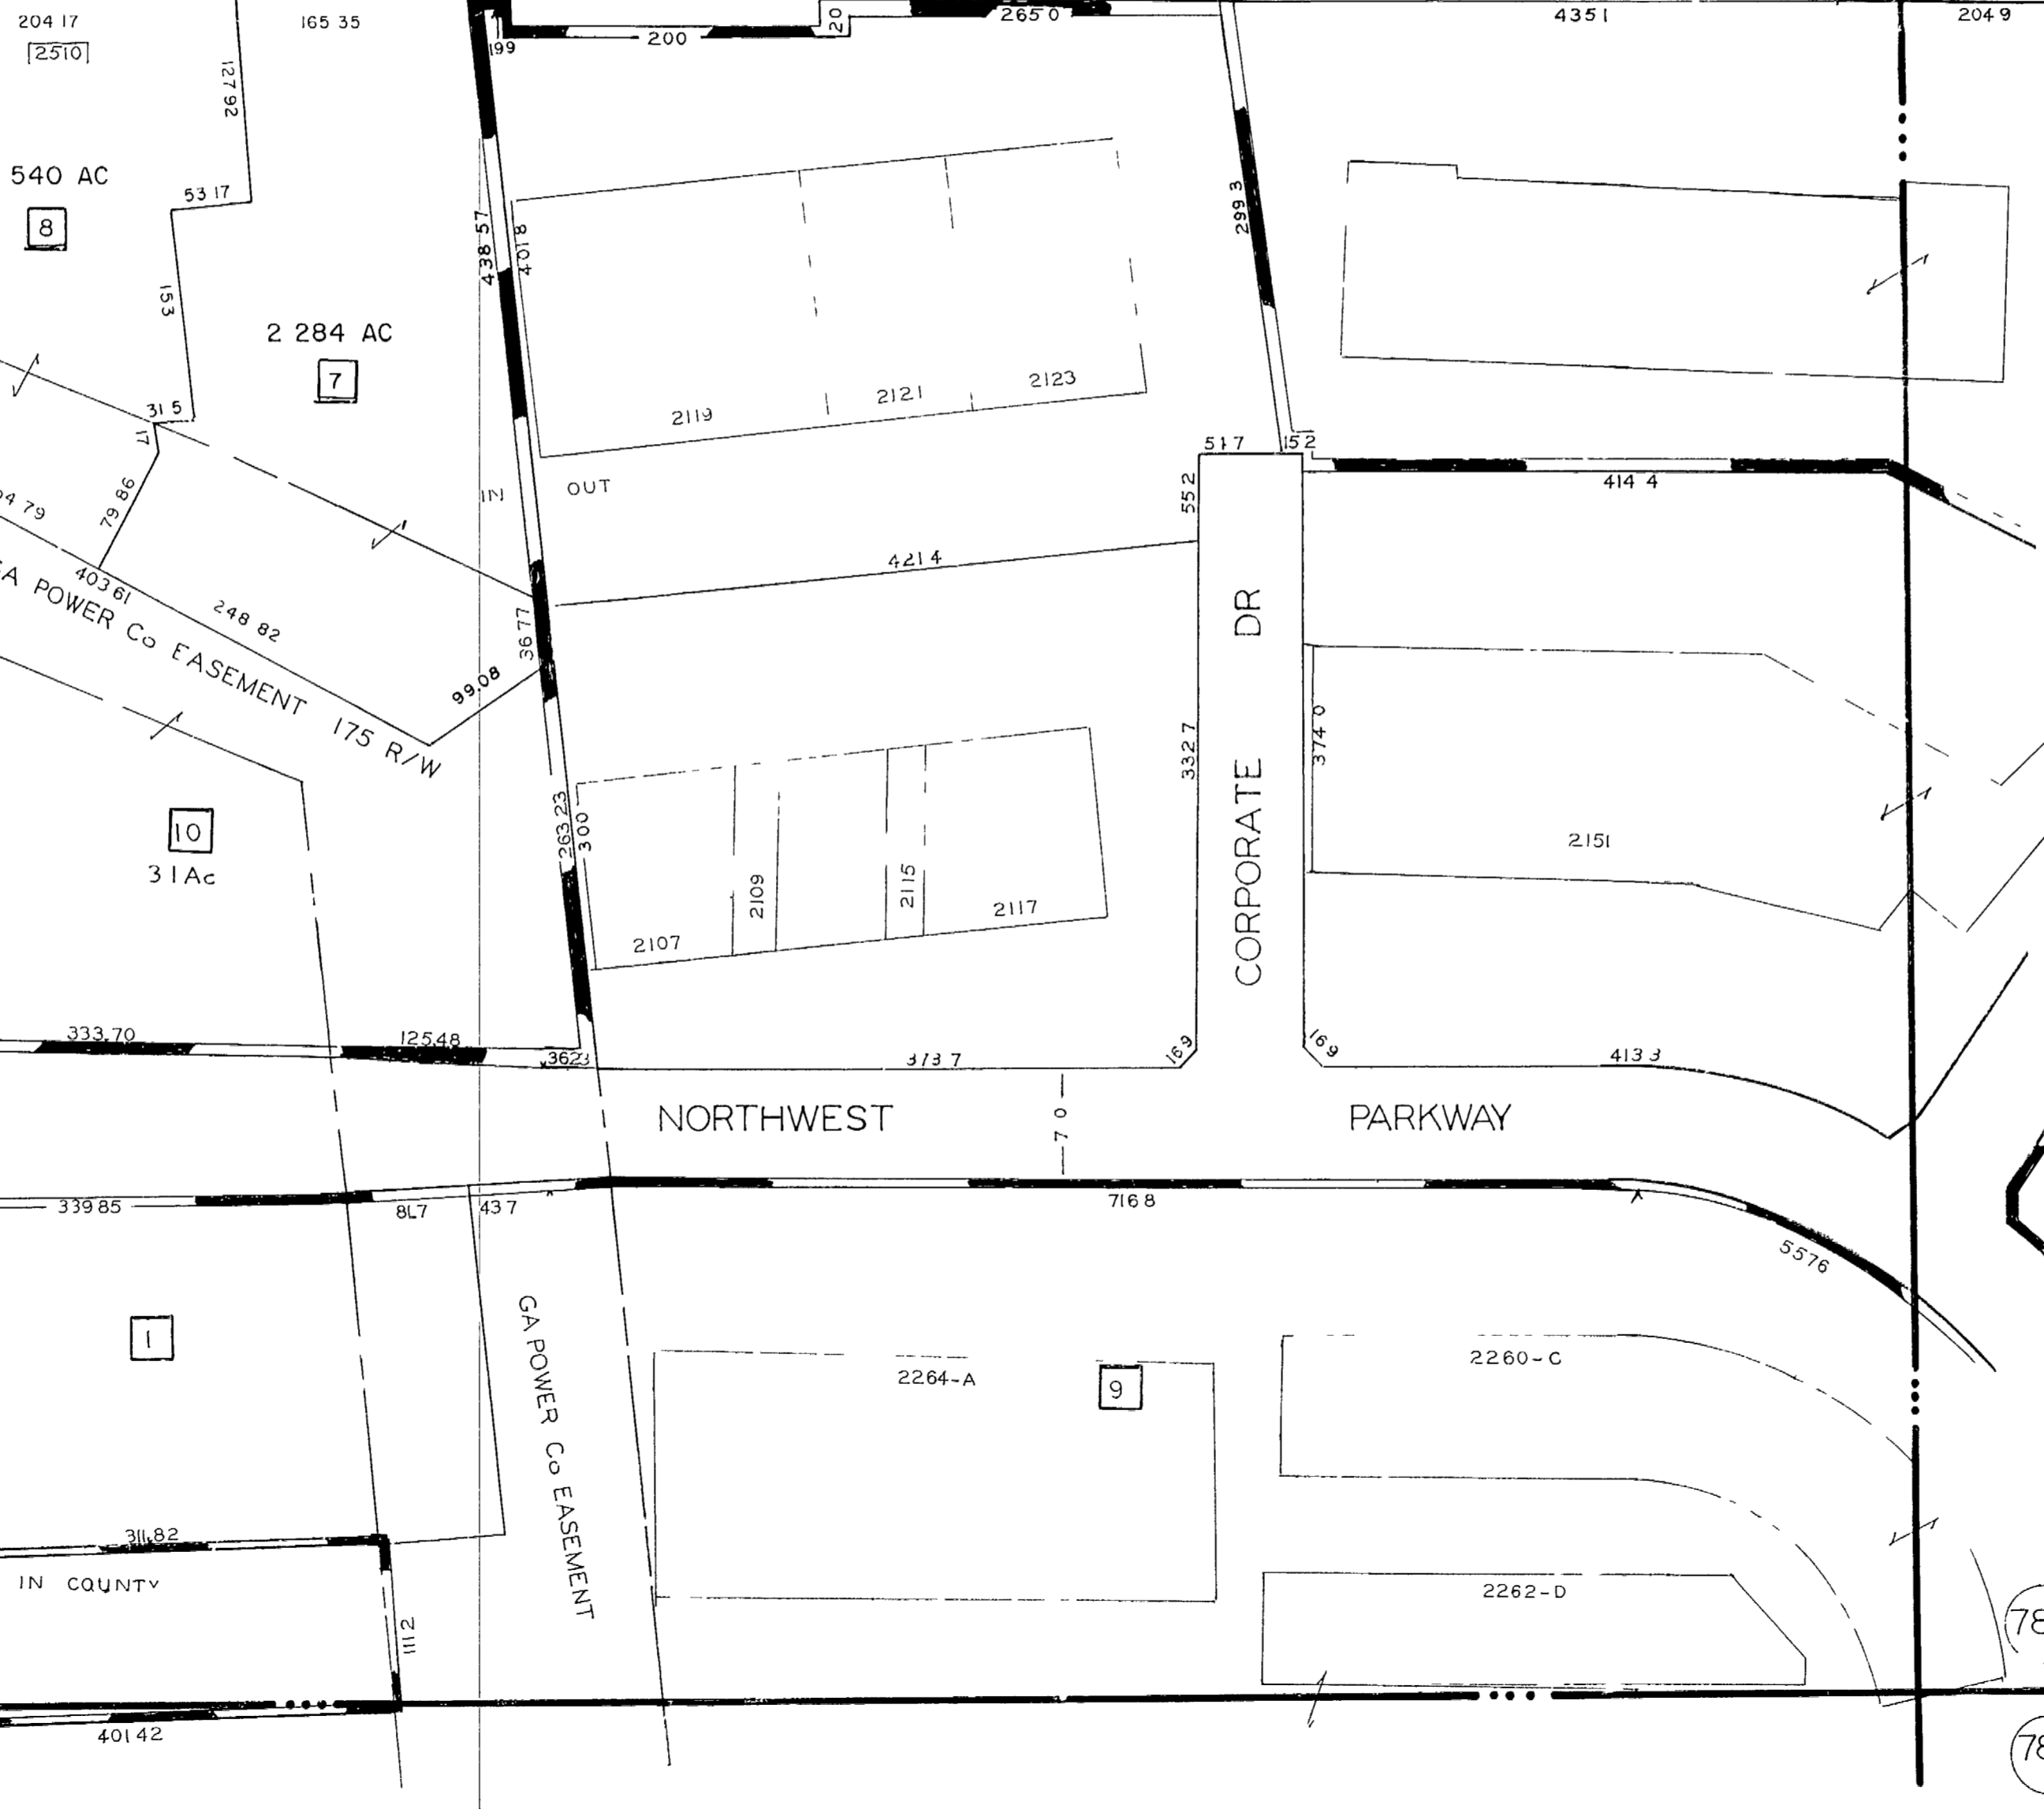

L.L. 727-17TH.DIST.

715

726

787

714

786

DELK ROAD

FRANKLIN ROAD

SCALE 1"=100
DRAWN 11-18-82
REVISED 3-17-83
5-14-85
3-12-86
6-30-86

728

786

785