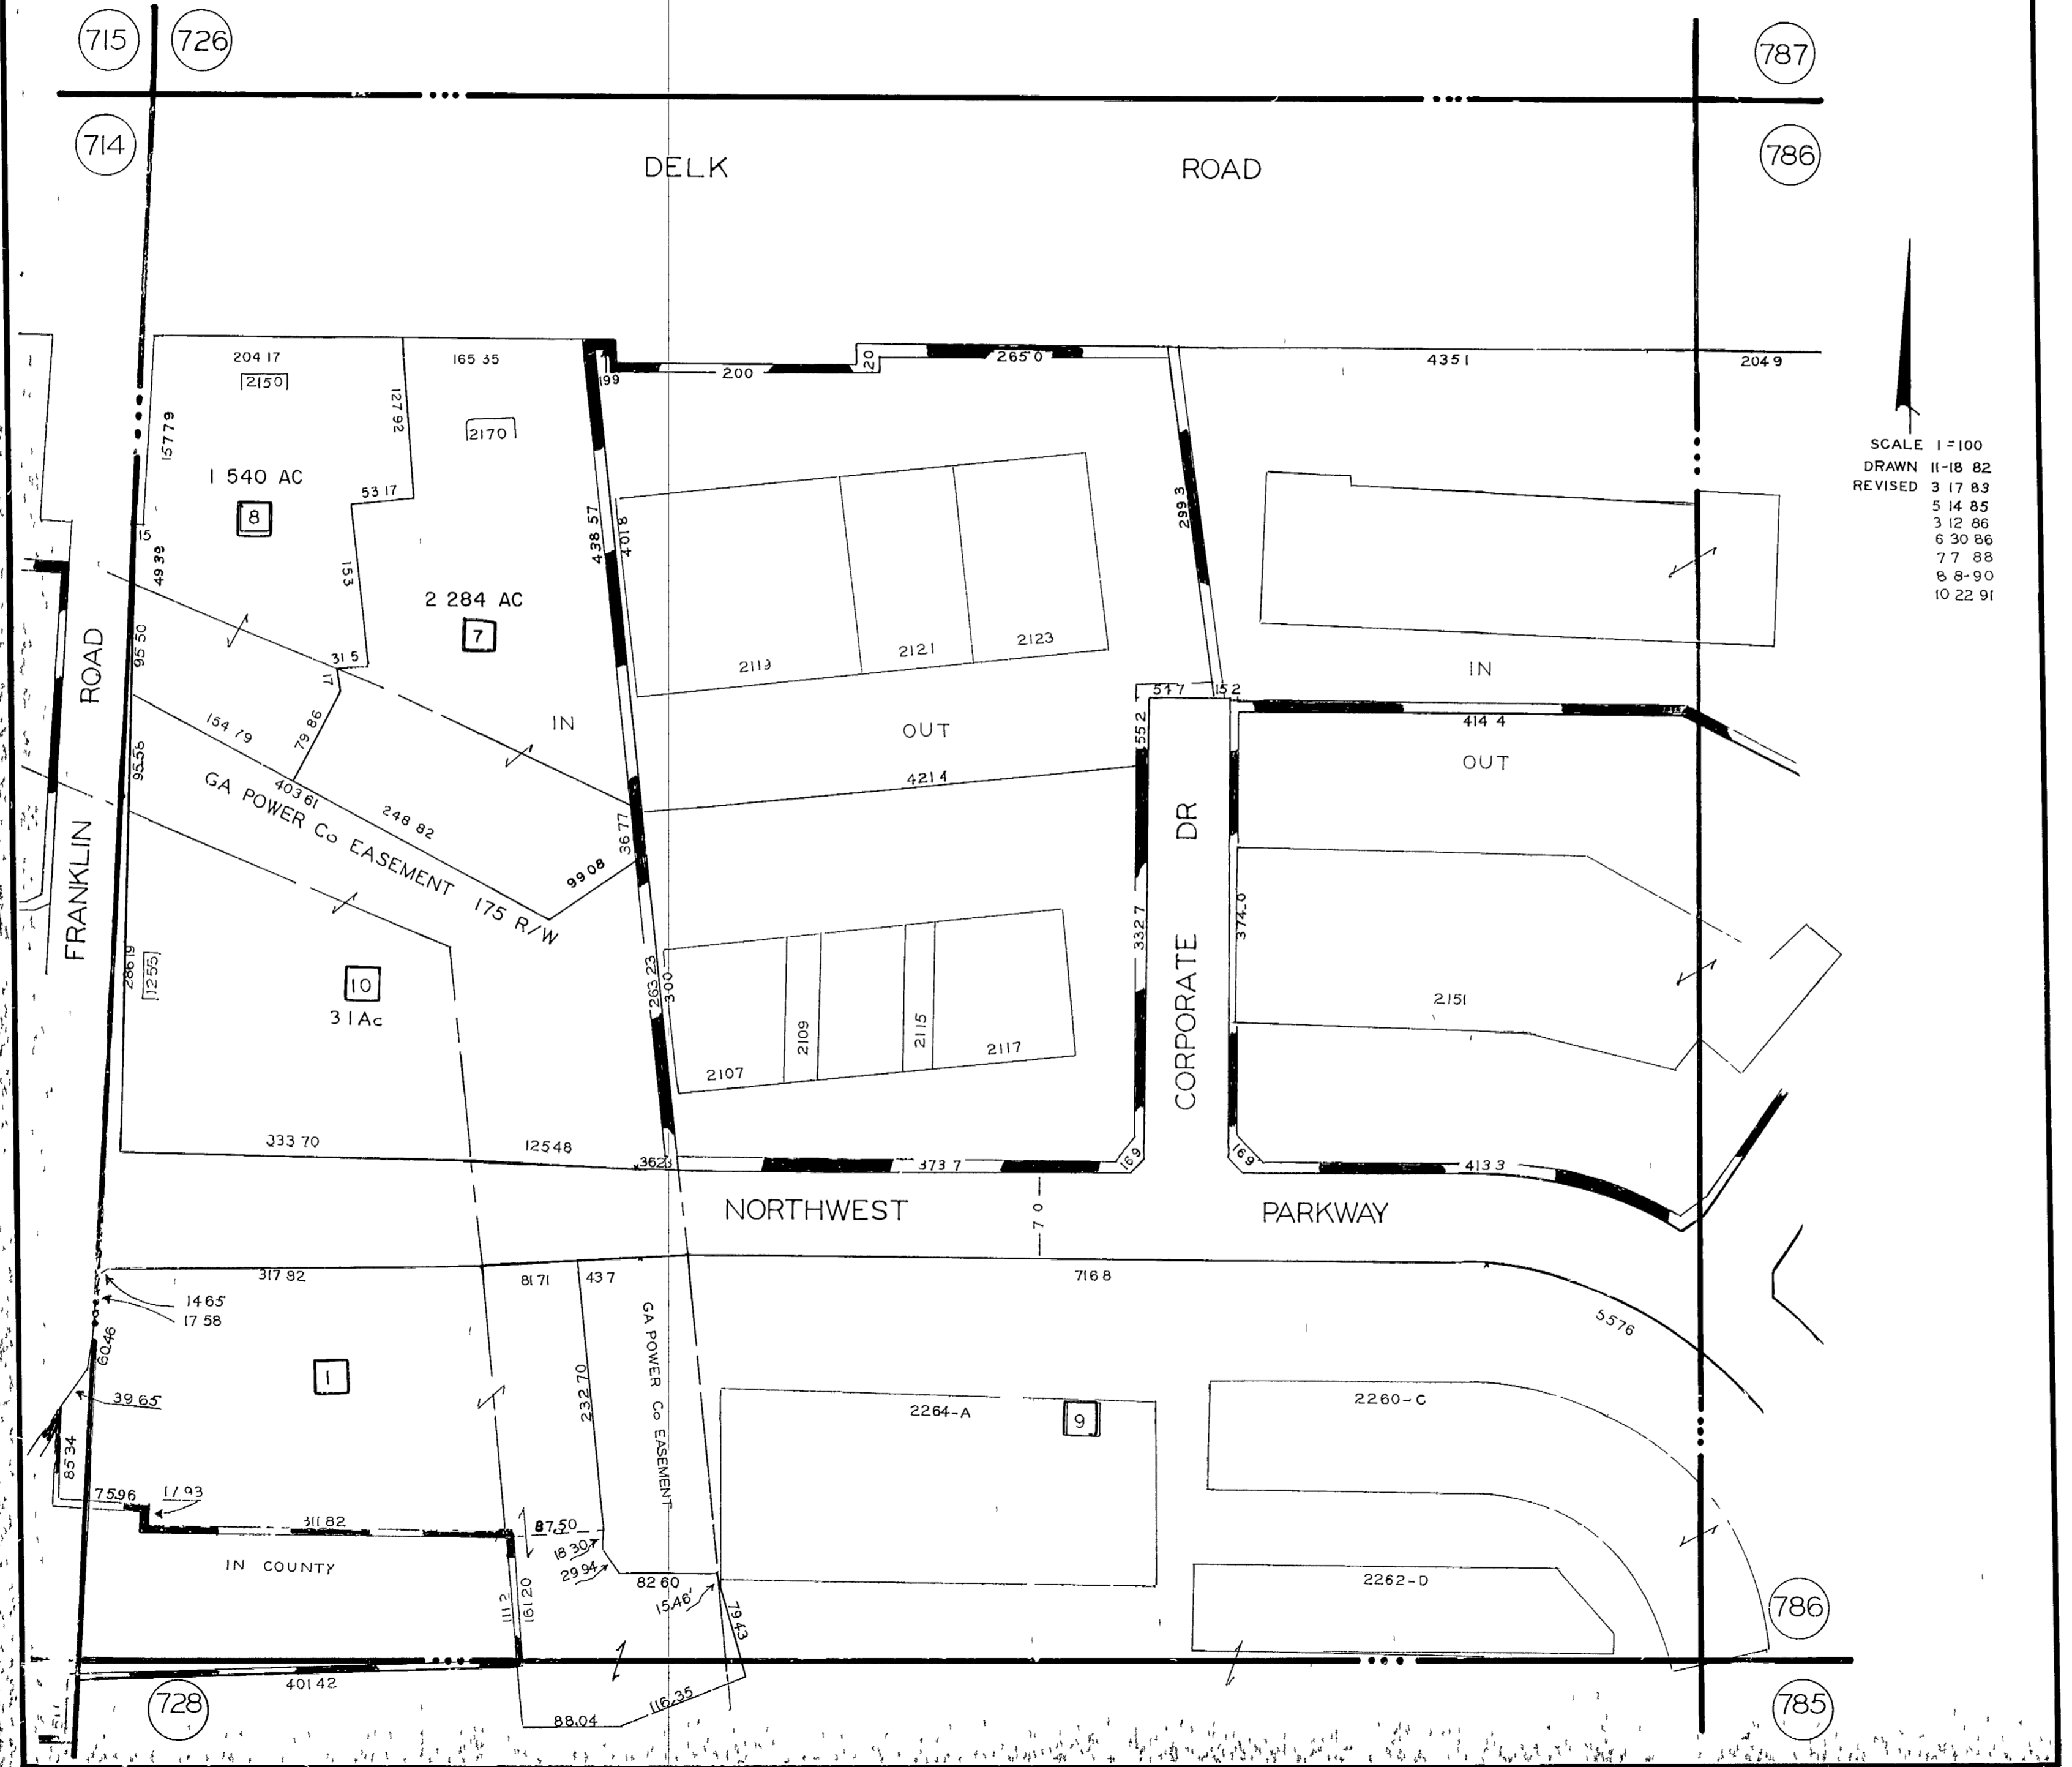

L.L. 727-17TH.DIST.

SCALE 1"=100'
DRAWN 11-18-82
REVISED 3-17-83
5-14-85
3-12-86
6-30-86
7-7-88
8-8-90
10-22-91